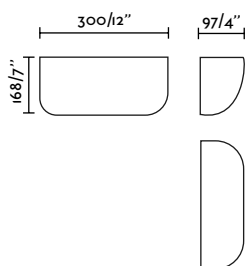

# Kappu Faro Lab

<b>Material Body</b>	Plaster
<b>Light Source</b>	2 E14 max. 7W
<b>Bulb included</b>	No
<b>Recommended Bulb</b>	17460
<b>Class</b>	II
<b>IP</b>	20

63430 101,00€  
White

New in

2025