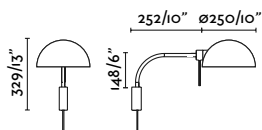

Dominica

Faro Lab

Material Body	Steel
Material Shade	Steel
Light Source	1 E27 max. 15W
Bulb included	No
Recommended Bulb	17463
Class	II
IP	20
Cable	2.5 MT

20042-122 182,60€ **20042-123 182,60€**
Matt Black + Beige Matt Black + Black