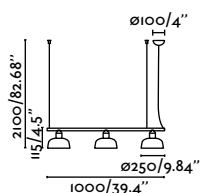

Tatawin

Adolfo Abejón

Material Body	Steel
Material Shade	Steel
Light Source	5 E27 max. 15W
Bulb included	No
Recommended Bulb	17463
Class	II
IP	20
Cable	2.5 MT