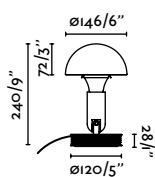

56100 84,60€
Black

56101 84,60€
White

56102 84,60€
Blue

56103 84,60€
Red