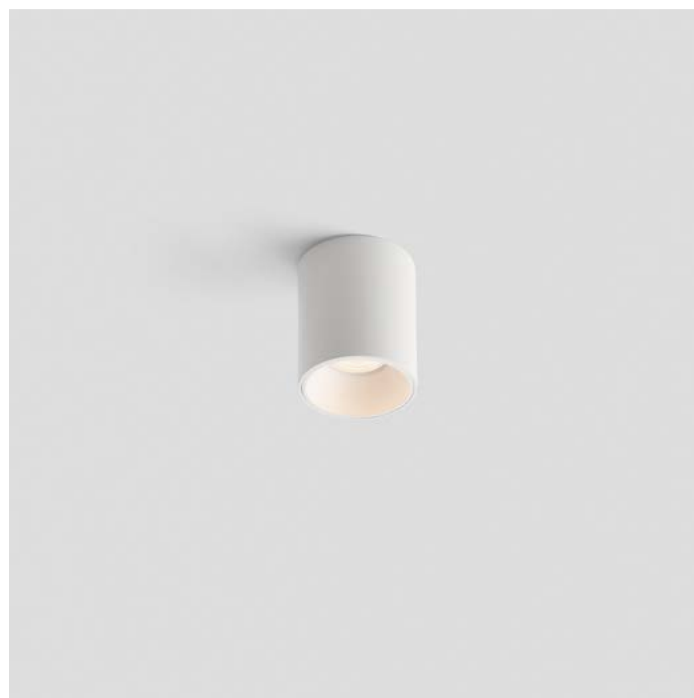

RoI

Material Body	Aluminium + ABS
Power	9W
Lumen Output	537lm
Light Source	COB LED
Color Temperature	2700K
Class	II
IP	20
Driver included	Yes
CRI	≥90
Voltage (V/Hz)	220V-240V/50-60Hz
Beam angle	60°

68619 80,80€
Matt White

68620 80,80€
Matt Black

ø75/3'