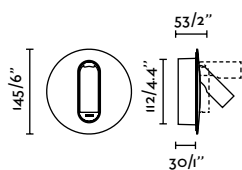

62762 87,20€
Matt White

62763 87,20€
Matt Black