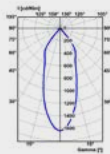

TROOP SURFACE 5L

NEW

incl. DIM 50.000hs L70 / B10 MacAdam 3 700mA 14.28V 650°C UGR <16

Family	Color T°	Beam Angle	Finish	Anti-Glare	Control System
43708 Troop Surface 5x2W	927 2700K CRI90	1 15°	1 White	1 White	C ON/OFF
	930 3000K CRI90	3 36°	2 Black	2 Black	
	940 4000K CRI90	4 48°		4 Gold	

43708 927 1 1 1 W

Example 43708927111 — Troop surface 2W 2700K 15° White White

36°

Option	Color T°	CRI	Power	Lumen Output	Beam Angle
927	2700K	90	5x2W	672lm / 841lm / 828lm	15° / 36° / 48°
930	3000K	90	5x2W	692lm / 866lm / 853lm	15° / 36° / 48°
940	4000K	90	5x2W	712lm / 891lm / 878lm	15° / 36° / 48°