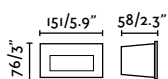

**70288 101,40€**  
White

**70289 101,40€**  
Dark Grey

Outdoor