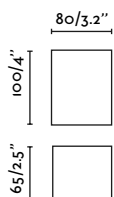

40530 20,00€
White

40531 20,00€
Black

40532 20,00€
Grey

40533 20,00€
Terracotta