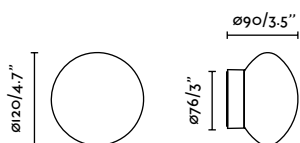

60006 102,10€
Matt White

60007 102,10€
Matt Black