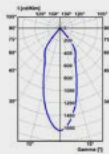

TROOP SURFACE 10L

NEW

incl. DIM 50.000hs L70 / B10 MacAdam 3 700mA 28.57V 650°C UGR <16

Family	Color T°	Beam Angle	Finish	Anti-Glare	Control System
43709 Troop Surface 10x2W	927 2700K CRI90	1 15°	1 White	1 White	W CASAMBI
	930 3000K CRI90	3 36°	2 Black	2 Black	D DALI
	940 4000K CRI90	4 48°		4 Gold	C TRIAC ON/OFF

36°

Option	Color T°	CRI	Power	Lumen Output	Beam Angle
927	2700K	90	10x2W	1379lm / 1681lm / 1755lm	15° / 36° / 48°
930	3000K	90	10x2W	1422lm / 1733lm / 1809lm	15° / 36° / 48°
940	4000K	90	10x2W	1465lm / 1785lm / 1863lm	15° / 36° / 48°