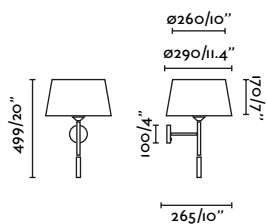

Windsor

Faro Lab

Material Body	Steel
Material Diffusor	Natural Linen
Material Shade	Textile
Light Source	1 E27 max. 15W
Bulb included	No
Recommended Bulb	17463
Class	II
IP	20

20223-129 177,50€ Matt Black + Grey
20223-150 179,50€ Matt Black + Linen
20224-150 179,50€ Matt White + Linen