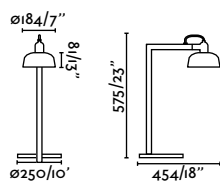

Tatawin

Adolfo Abejón

Material Body	Steel
Material Shade	Steel
Light Source	1 E27 max. 15W
Bulb included	No
Recommended Bulb	17462
Class	II
IP	20
Cable	1.5 MT