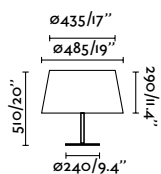

Windsor

Faro Lab

Material Body	Steel
Material Diffusor	Grey Textile
Material Shade	Textile
Light Source	1 E27 max. 15W
Bulb included	No
Recommended Bulb	17463
Class	II
IP	20
Cable	2 MT