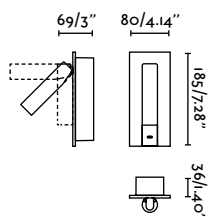

Gabo

Faro Lab

Material Body	Steel + Aluminium
Power	4,5W
Lumen Output	394lm
Light Source	HIGH POWER LED
Color Temperature	2700K
Class	II
IP	20
Driver included	Yes
CRI	90
Voltage (V/Hz)	220V-240V/50-60Hz
Beam angle	34°