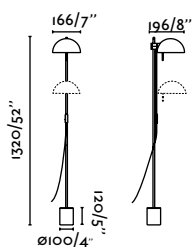

20516-136 212,90€
Beige

20517-137 212,90€
Black

20518-138 212,90€
Garnet