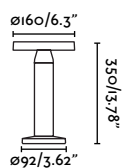

74500 50,30€
Black

74501 50,30€
Sand