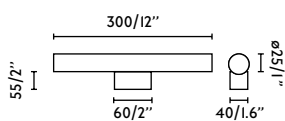

63546 43,80€
White

63547 43,80€
Black

63548 54,10€
Brushed Gold

63549 43,80€
Yellow

63550 43,80€
Blue

63551 43,80€
Terracotta