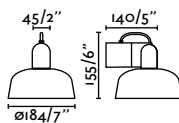

# Tatawin

Adolfo Abejón

<b>Material Body</b>	Steel
<b>Material Shade</b>	Steel
<b>Light Source</b>	1 E27 max. 15W
<b>Bulb included</b>	No
<b>Recommended Bulb</b>	17462
<b>Class</b>	II
<b>IP</b>	20