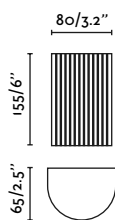

40542 29,70€
White

40543 29,70€
Black

40544 29,70€
Grey

40545 29,70€
Terracotta