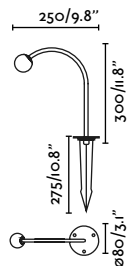

75581 155,30€
Black
Class III
24VDC

75583 167,50€
Black
Class II
220V-240V/50-60Hz