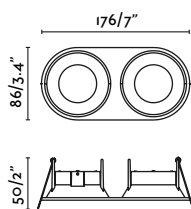

43420 34,70€
Matt White

43421 34,70€
Matt Black