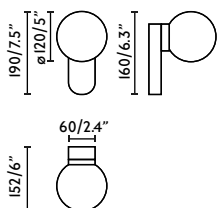

62830 108,30€
Matt Black