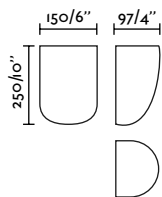

63429 87,80€

White