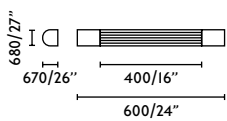

62832 169,30€
Chrome