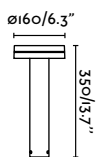

Espot

Material Body	Aluminium
Material Diffusor	Transparent PC
Power	9W
Lumen Output	1036lm
Light Source	SMD LED
Color Temperature	4000K
Dimmable K	2200-2700-3200-4000K
Class	I
IP	65
IK	07
Driver included	Yes
CRI	≥80
Voltage (V/Hz)	220V-240V
Beam angle	180°

71946 174,20€
Dark Grey

71947 174,20€
Rust Brown