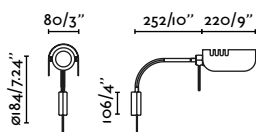

Martinica

Faro Lab

Material Body	Steel
Material Shade	Steel
Light Source	1 E27 max. 15W
Bulb included	No
Recommended Bulb	17428
Class	II
IP	20
Cable	2.5 MT