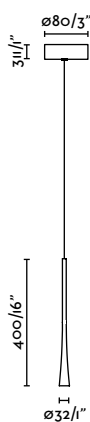

Diana

Material Body	Aluminium
Material Diffusor	Transparent PC
Power	6W
Lumen Output	317lm
Light Source	SMD LED
Color Temperature	2700K
Class	II
IP	20
Driver included	Yes
CRI	90
Voltage (V/Hz)	220V-240V/50-60Hz
Beam angle	18°
Cable	1.5 MT