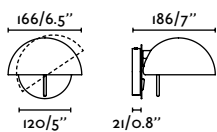

Matilda

Faro Lab

Material Body	Steel
Material Shade	Steel
Light Source	1 E14 max. 15W
Bulb included	No
Recommended Bulb	17519
Class	II
IP	20