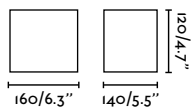

75630 189,00€
Concrete
2700K 122lm

75633 189,00€
Concrete
3000K 173lm