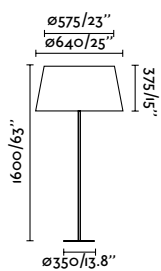

Windsor

Faro Lab

Material Body	Steel
Material Diffusor	Grey Textile
Material Shade	Textile
Light Source	1 E27 max. 15W
Bulb included	No
Recommended Bulb	17464
Class	II
IP	20
Cable	2 MT