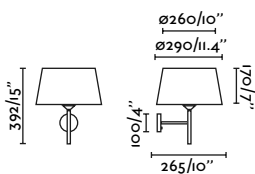

Windsor

Faro Lab

Material Body	Steel
Material Diffusor	Grey Textile
Material Shade	Textile
Light Source	1 E27 max. 15W
Bulb included	No
Recommended Bulb	17463
Class	II
IP	20

20221-129 123,40€
Matt Black + Grey

20221-150 123,40€
Matt Black + Linen

20222-150 125,50€
Matt White + Linen