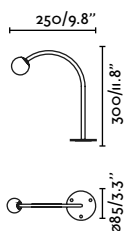

75580 124,40€
Black
Class III
24VDC

75582 167,50€
Black
Class II
220V-240V/50-60Hz