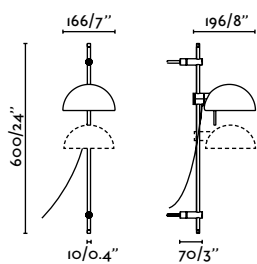

20508-136 144,20€
Beige

20509-137 144,20€
Black

20510-138 144,20€
Garnet