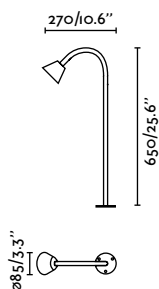

75621 168,80€
Black
Class III
24VDC

75621-3 211,80€
Black
Class II
220V-240V/50-60Hz