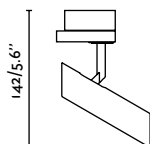

43794 119,50€
Matt White

43795 119,50€
Matt Black