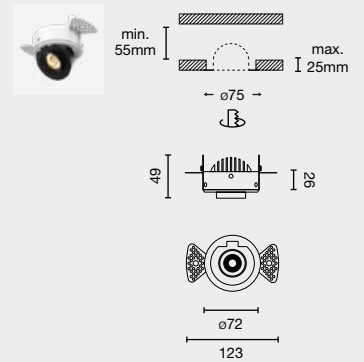

ALIA 8W

NEW

incl. DIM 50.000hs L80 / B10 MacAdam 3 220-240V 650°C

Family	Color T°	Beam Angle	Finish	Control System
0800 Alia 8W	927 2700K CRI90	1 15°	1 White	W CASAMBI
0801 Alia Trimless 8W	930 3000K CRI90	2 24°	2 Black	D DALI
		3 36°		C TRIAC
		5 50°		ON/OFF

0800   **927**   **1**   **1**   **W**

Example **080092711W** — Alia Downlight 8W 2700K CRI90 15° White Casambi

15°

24°

36°

50°

Option	Color T°	CRI	Power	Lumen Output	Beam Angle
927	2700K	90	8W	687lm / 717lm / 1000lm / 831lm	15° / 24° / 36° / 50°
930	3000K	90	8W	708lm / 738lm / 1030lm / 856lm	15° / 24° / 36° / 50°
940	4000K	90	8W	731lm / 760lm / 1062lm / 884lm	15° / 24° / 36° / 50°