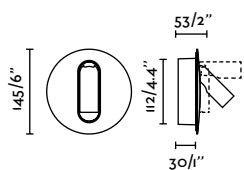

62760 102,50€
Matt White

62761 102,50€
Matt Black