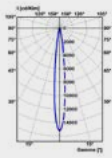

15°

Option	Color T°	CRI	Power	Lumen Output
927	2700K	90	8W	288lm
930	3000K	90	8W	235lm
940	4000K	90	8W	243lm