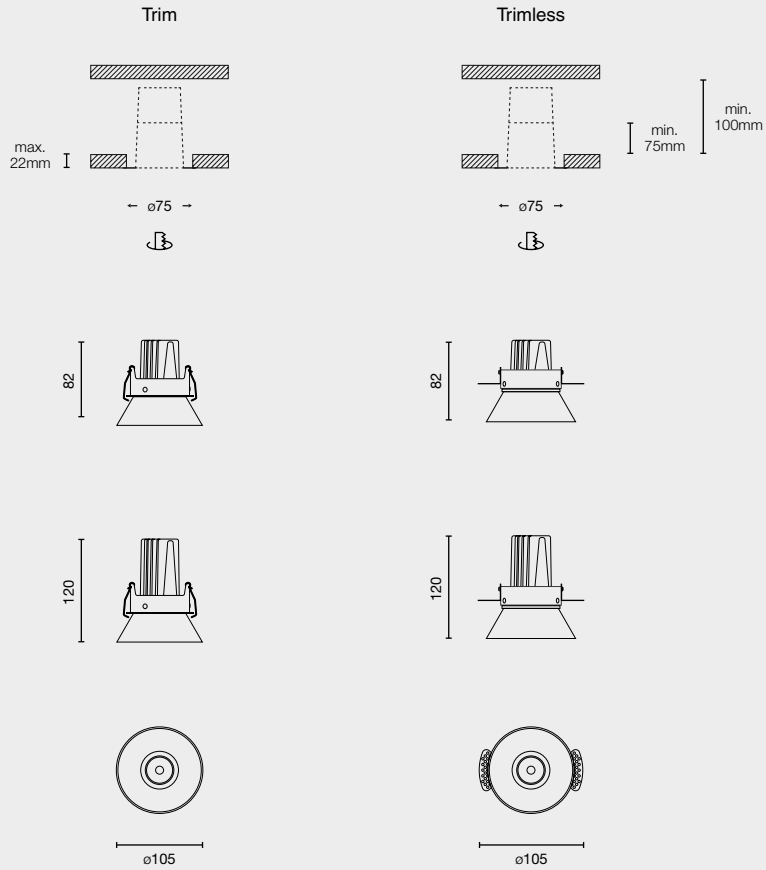

## 3. FINAL CONFIGURATIONS OF MODULES AND TRIMS

Examples of combinations module + trim

Examples 07035794032C + 0700PP0303

07035794031C + 0700PP0303

07035794032C + 0700PP0301

07035794031C + 0700PP0301

15°

24°