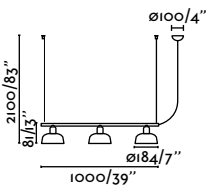

Tatawin Adolfo Abejón

Material Body	Steel
Material Shade	Steel
Light Source	3 E27 max. 15W
Bulb included	No
Recommended Bulb	17462
Class	II
IP	20
Cable	2 MT