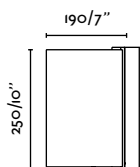

Cata

Marina Milà

Material Body	Ash Wood
Material Shade	Papyrus
Power	2W
Lumen Output	80lm
Light Source	SMD LED
Color Temperature	2200K
Class	II
Driver included	Yes
CRI	85
Voltage (V/Hz)	220V-240V/50-60Hz
Cable	1.5 MT

57211-04 503,40€
Matt Black + Linen

57211-04 503,40€
Matt Black + Linen