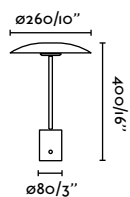

Hoshi

Xjer Studio

Material Body	Steel
Material Diffusor	Opal PC
Material Shade	Steel
Power	12W
Lumen Output	782lm
Light Source	SMD LED
Color Temperature	2700K
Class	II
IP	20
Driver included	Yes
CRI	>80
Voltage (V/Hz)	100V-240V/50-60Hz
Cable	2 MT