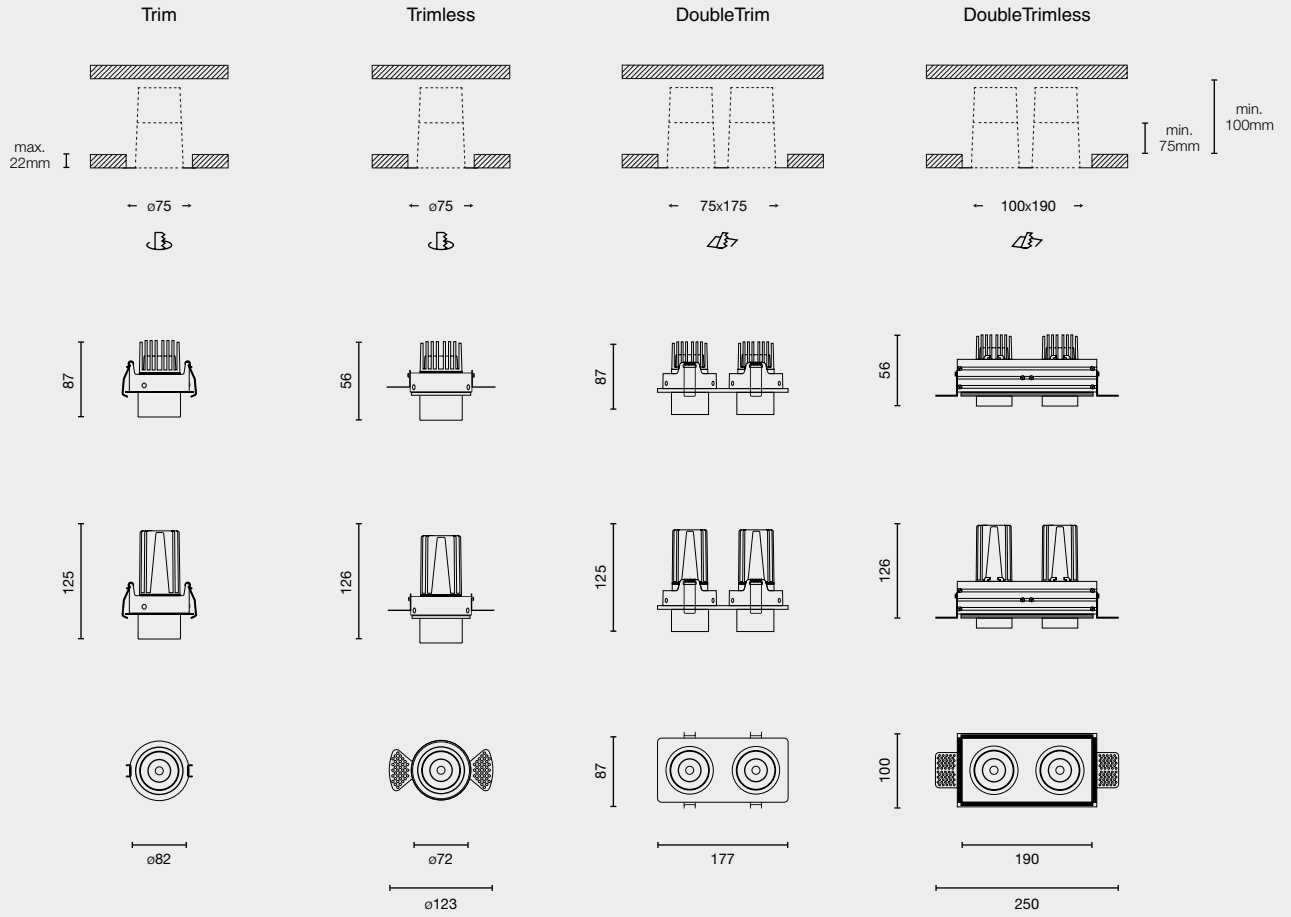

15°

24°

36°

50°

Option	Color T°	CRI	Power	Lumen Output	Beam Angle
927	2700K	90	7W	461lm / 565lm / 611lm / 519lm	15° / 24° / 36° / 50°
			10W	599lm / 734lm / 794lm / 675lm	15° / 24° / 36° / 50°
			15W	801lm / 983lm / 1062lm / 902lm	15° / 24° / 36° / 50°
930	3000K	90	7W	475lm / 582lm / 630lm / 535lm	15° / 24° / 36° / 50°
			10W	618lm / 757lm / 819lm / 696lm	15° / 24° / 36° / 50°
			15W	826lm / 1013lm / 1095lm / 930lm	15° / 24° / 36° / 50°
940	4000K	90	7W	489lm / 600lm / 649lm / 522lm	15° / 24° / 36° / 50°
			10W	637lm / 780lm / 844lm / 717lm	15° / 24° / 36° / 50°
			15W	851lm / 1045lm / 1130lm / 958lm	15° / 24° / 36° / 50°
TW	2700K-6500K	THRIVE	10W	456lm / 560lm / 605lm / 513lm	15° / 24° / 36° / 50°