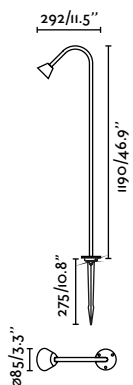

75622-1 228,20€
Black
Class III
24VDC

75622-2 271,30€
Black
Class II
220V-240V/50-60Hz