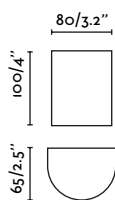

Sole

Material Body	Aluminium + Steel
Light Source	1 GU10 max. 8W
Bulb included	No
Recommended Bulb	17316
Class	I
IP	20