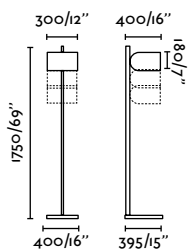

57211-04 503,40€
Matt Black + Linen