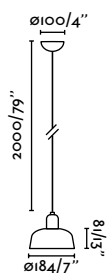

Tatawin

Adolfo Abejón

Material Body	Steel
Material Shade	Steel
Light Source	1 E27 max. 15W
Bulb included	No
Recommended Bulb	17462
Class	II
IP	20
Cable	2 MT