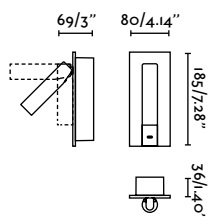

Gabo

Faro Lab

Material Body	Steel + Aluminium
Power	4W
Lumen Output	394lm
Light Source	HIGH POWER LED
Color Temperature	2700K
Class	II
IP	20
Driver included	Yes
CRI	90
Voltage (V/Hz)	220V-240V/50-60Hz
Beam angle	34°