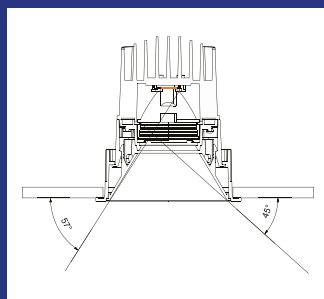

Visual Confort
Confort visual