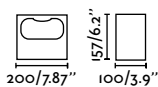

Glint

Faro Lab

Material Body Concrete

Power 6,5W

Light Source SMD LED

Class II

IP 55

IK 06

Driver included Yes

CRI ≥ 80

Voltage (V/Hz) 100V-277V/50-60Hz

75636 189,00€
Concrete
2700K 68lm

75639 189,00€
Concrete
3000K 97lm