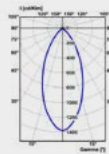

48°

Option	Color T°	CRI	Power	Lumen Output	Beam Angle
927	2700K	90	10x2W	1379lm / 1681lm / 1755lm	15° / 36° / 48°
930	3000K	90	10x2W	1422lm / 1733lm / 1809lm	15° / 36° / 48°
940	4000K	90	10x2W	1465lm / 1785lm / 1863lm	15° / 36° / 48°