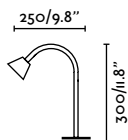

Lily

Faro Lab

Material Body	Stainless Steel
Material Diffusor	Transparent Glass
Power	3W
Lumen Output	154lm
Light Source	COB LED
Color Temperature	2700K
IP	65
IK	06
CRI	>90
Cable	0.5 MT

75620 125,70€
Black
Class III
24VDC

75620-3 168,80€
Black
Class II
220V-240V/50-60Hz