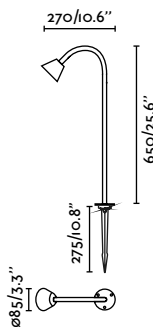

75621-1 199,50€
Black
Class III
24VDC

75621-2 242,60€
Black
Class II
220V-240V/50-60Hz