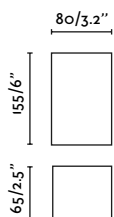

40546 31,40€
White

40547 31,40€
Black

40548 31,40€
Grey

40549 31,40€
Terracotta