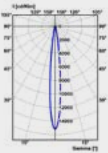

15°

24°

36°

50°

Option	Color T°	CRI	Power	Lumen Output	Beam Angle
927	2700K	90	7W	532lm / 551lm / 592lm / 578lm	15° / 24° / 36° / 50°
			10W	789lm / 817lm / 878lm / 858lm	15° / 24° / 36° / 50°
			15W	1065lm / 1104lm / 1185lm / 1158lm	15° / 24° / 36° / 50°
930	3000K	90	7W	548lm / 568lm / 610lm / 596lm	15° / 24° / 36° / 50°
			10W	813lm / 843lm / 905lm / 885lm	15° / 24° / 36° / 50°
			15W	1097lm / 1137lm / 1222lm / 1194lm	15° / 24° / 36° / 50°
940	4000K	90	7W	564lm / 585lm / 628lm / 614lm	15° / 24° / 36° / 50°
			10W	837lm / 866lm / 932lm / 911lm	15° / 24° / 36° / 50°
			15W	1131lm / 1172lm / 1258lm / 1230lm	15° / 24° / 36° / 50°
TW	2700K-6500K	THRIVE	10W	606lm / 628lm / 675lm / 659lm	15° / 24° / 36° / 50°