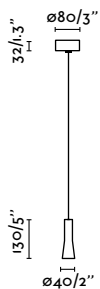

Nina

Material Body	Aluminium
Material Diffusor	Transparent PMMA
Material Shade	Aluminium
Power	4W
Lumen Output	108lm
Light Source	SMD LED
Color Temperature	2700K
Class	II
IP	20
Driver included	Yes
CRI	90
Voltage (V/Hz)	220V-240V/50-60Hz
Beam angle	38°
Cable	1.5 MT