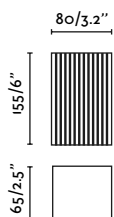

40565 31,40€
White

40566 31,40€
Black

40567 31,40€
Grey

40568 31,40€
Terracotta