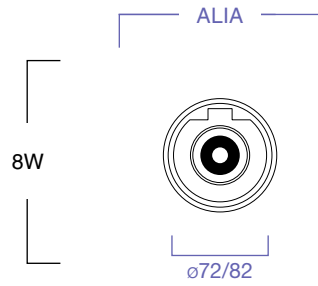

FINISH
Acabado

● **Black**
Negro

○ **White**
Blanco

COLOR TEMPERATURE
Temperatura de color

2700K CRI90

3000K CRI90

BEAM ANGLE
Ángulo de apertura

15°

24°

36°

50°

CONTROL SYSTEM
Sistema de control

CASAMBI