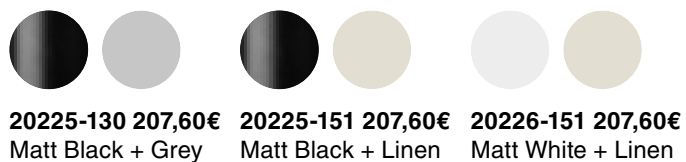

Windsor

Faro Lab

Material Body	Steel
Material Diffusor	Grey Textile
Material Shade	Textile
Light Source	1 E27 max. 15W
Bulb included	No
Recommended Bulb	17463
Class	II
IP	20
Cable	2 MT