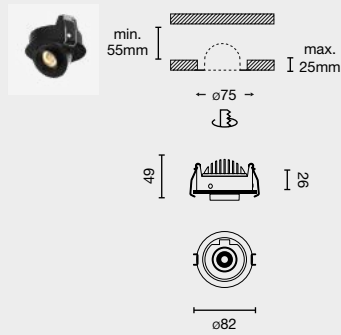

ALIA 8W

NEW

incl. DIM 50.000hs L80 / B10 MacAdam 3 220-240V 650°C

Family	Color T°	Beam Angle	Finish	Control System
0800 Alia 8W	927 2700K CRI90	1 15°	1 White	W CASAMBI
0801 Alia Trimless 8W	930 3000K CRI90	2 24°	2 Black	D DALI
		3 36°		C TRIAC
		5 50°		ON/OFF

0800   **927**   **1**   **1**   **W**

Example **080092711W** — Alia Downlight 8W 2700K CRI90 15° White Casambi

15°

24°

36°

50°

Option	Color T°	CRI	Power	Lumen Output	Beam Angle
927	2700K	90	8W	687lm / 717lm / 1000lm / 831lm	15° / 24° / 36° / 50°
930	3000K	90	8W	708lm / 738lm / 1030lm / 856lm	15° / 24° / 36° / 50°
940	4000K	90	8W	731lm / 760lm / 1062lm / 884lm	15° / 24° / 36° / 50°