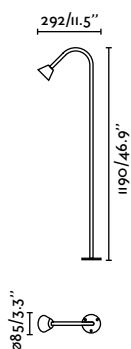

75622 197,50€
Black
Class III
24VDC

75622-3 240,50€
Black
Class II
220V-240V/50-60Hz