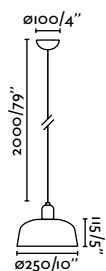

Tatawin

Adolfo Abejón

Material Body	Steel
Material Shade	Steel
Light Source	1 E27 max. 15W
Bulb included	No
Recommended Bulb	17463
Class	II
IP	20
Cable	2 MT