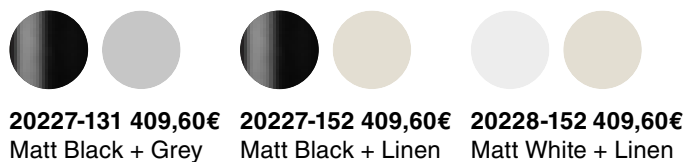

Windsor

Faro Lab

Material Body	Steel
Material Diffusor	Grey Textile
Material Shade	Textile
Light Source	1 E27 max. 15W
Bulb included	No
Recommended Bulb	17464
Class	II
IP	20
Cable	2 MT