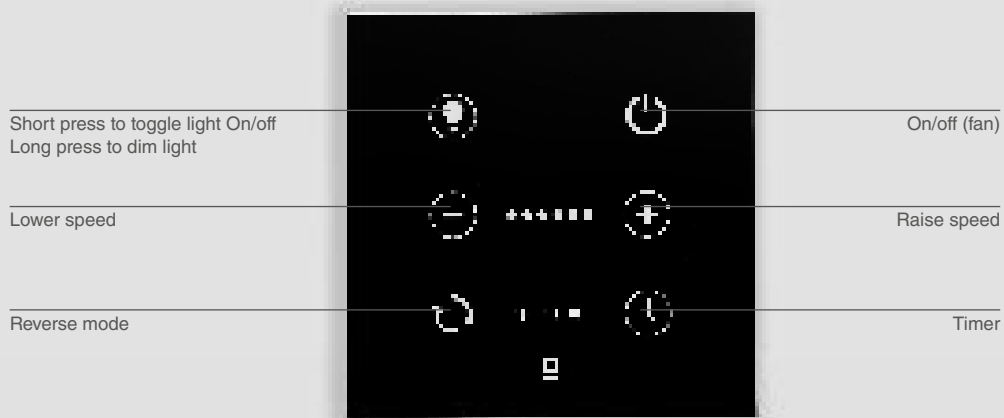

DC WALL CONTROLLER WITH DIMMER

This wall control for DC motor fans features an updated front design with borderless organic glass, designed to fit in standard recessed box, either round or square. It also supports a light dimming function and connects wirelessly to the fan via radiofrequency.

Ref. 33988
Front Glossy Black
Body Matt Black