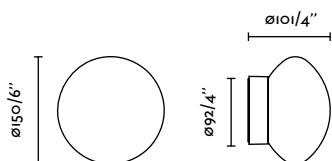

60008 121,60€
Matt White

60009 121,60€
Matt Black