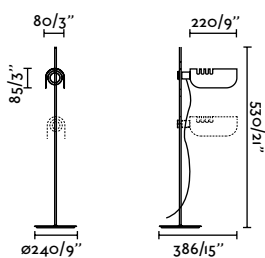

Martinica

Faro Lab

Material Body	Steel
Material Shade	Steel
Light Source	1 E27 max. 15W
Bulb included	No
Recommended Bulb	17428
Class	II
IP	20
Cable	1.5 MT