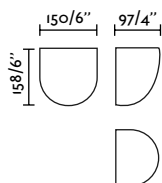

63428 77,50€

White