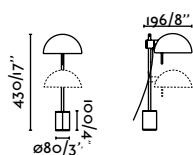

20512-136 167,20€
Beige

20513-137 167,20€
Black

20514-138 167,20€
Garnet