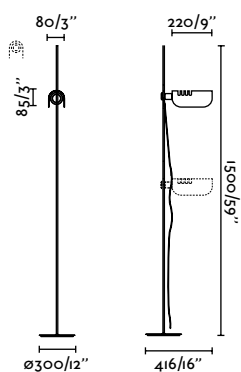

Martinica

Faro Lab

Material Body	Steel
Material Shade	Steel
Light Source	1 E27 max. 15W
Bulb included	No
Recommended Bulb	17428
Class	II
IP	20
Cable	3.5 MT