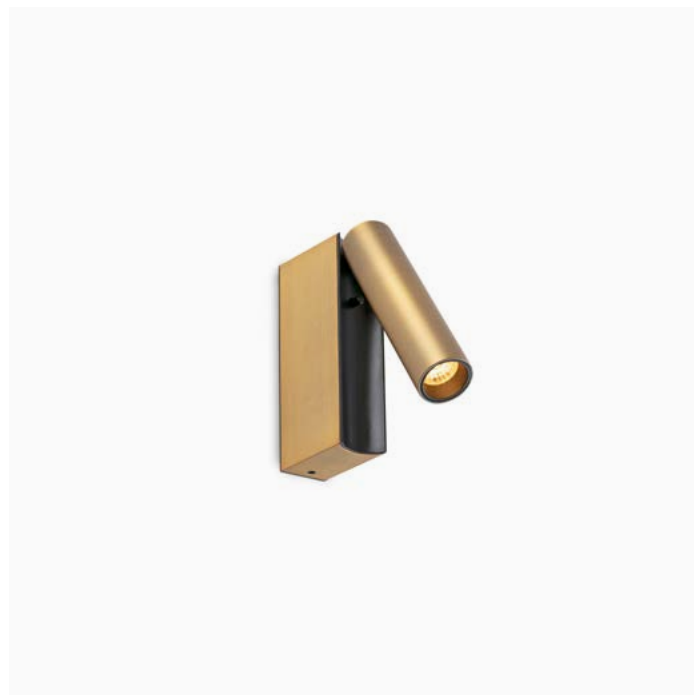

**62750 98,30€**  
Matt White

**62751 98,30€**  
Matt Black

**62752 117,50€**  
Bronze