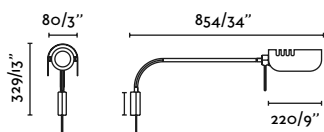

Martinica

Faro Lab

Material Body	Steel
Material Shade	Steel
Light Source	1 E27 max. 15W
Bulb included	No
Recommended Bulb	17428
Class	II
IP	20
Cable	2.5 MT