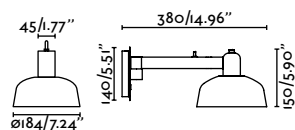

# Tatawin

Adolfo Abejón

<b>Material Body</b>	Steel
<b>Material Shade</b>	Steel
<b>Light Source</b>	1 E27 max. 15W
<b>Bulb included</b>	No
<b>Recommended Bulb</b>	17462
<b>Class</b>	II
<b>IP</b>	20