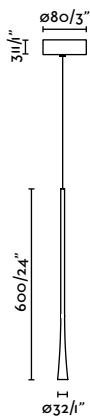

Diana

Material Body	Aluminium
Material Diffusor	Transparent PC
Power	6W
Lumen Output	317lm
Light Source	SMD LED
Color Temperature	2700K
Class	II
IP	20
Driver included	Yes
CRI	90
Voltage (V/Hz)	220V-240V/50-60Hz
Beam angle	18°
Cable	1.5 MT