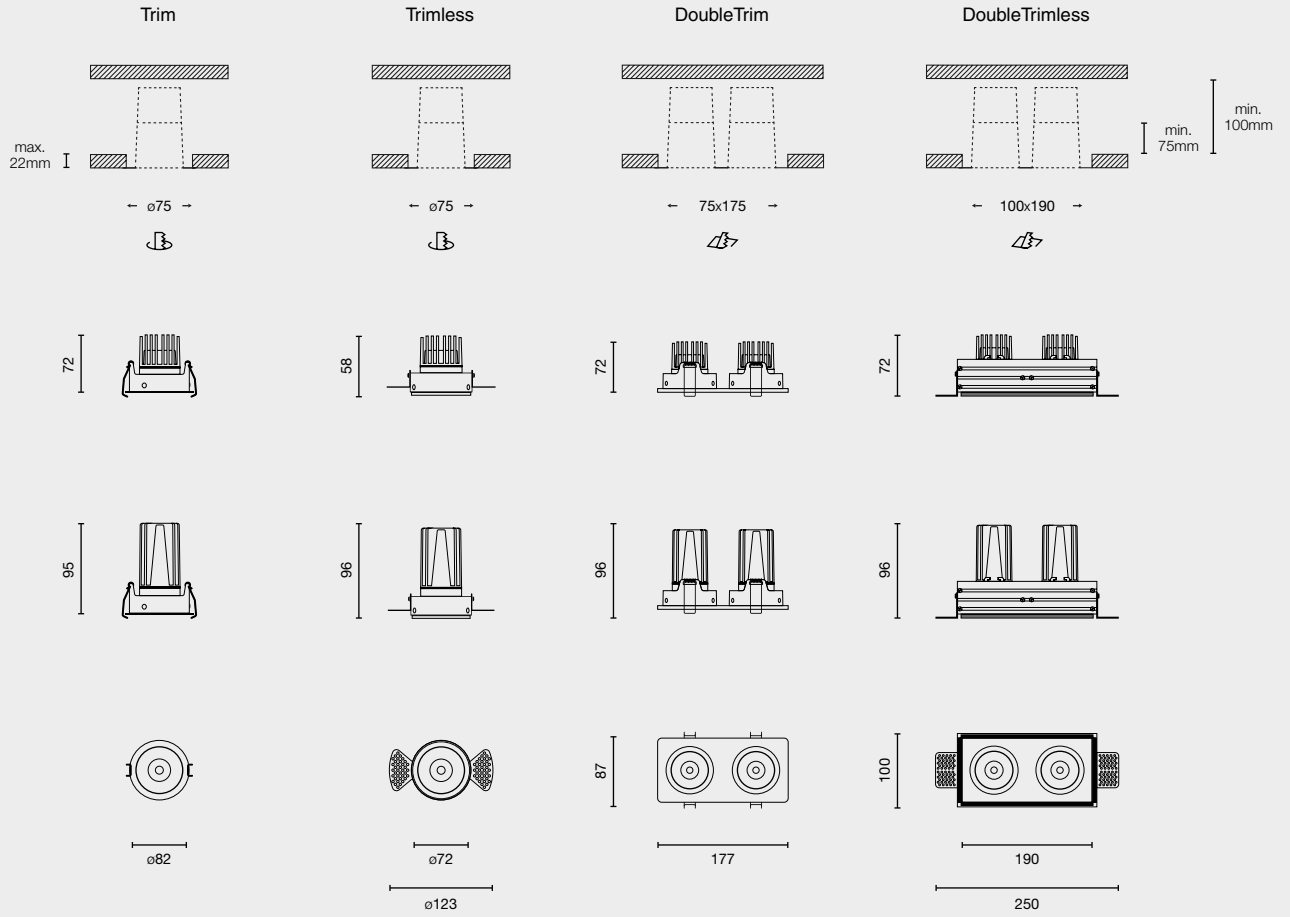

15°

24°

36°

50°

Option	Color T°	CRI	Power	Lumen Output	Beam Angle
927	2700K	90	7W	538lm / 553lm / 597lm / 576lm	15° / 24° / 36° / 50°
			10W	804lm / 827lm / 892lm / 861lm	15° / 24° / 36° / 50°
			15W	1075lm / 1106lm / 1193lm / 1152lm	15° / 24° / 36° / 50°
930	3000K	90	7W	554lm / 557lm / 615lm / 594lm	15° / 24° / 36° / 50°
			10W	828lm / 853lm / 920lm / 888lm	15° / 24° / 36° / 50°
			15W	1107lm / 1140lm / 1130lm / 1187lm	15° / 24° / 36° / 50°
940	4000K	90	7W	571lm / 588lm / 634lm / 612lm	15° / 24° / 36° / 50°
			10W	854lm / 879lm / 948lm / 915lm	15° / 24° / 36° / 50°
			15W	1141lm / 1175lm / 1267lm / 1223lm	15° / 24° / 36° / 50°
TW	2700K-6500K	THRIVE	10W	611lm / 630lm / 679lm / 655lm	15° / 24° / 36° / 50°