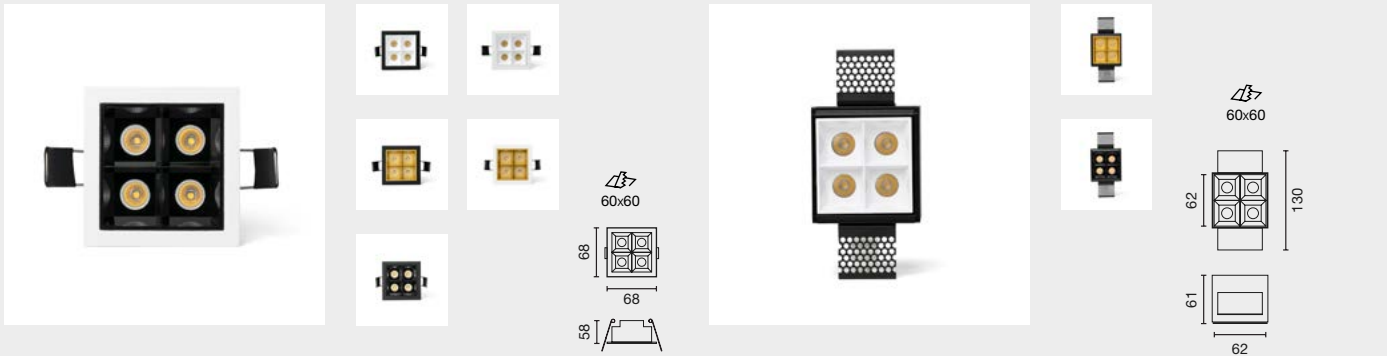

TROOP 4L

NEW

no incl. DIM 50.000hs L70 / B10 MacAdam 3 700mA 14.28V 650°C UGR <16

Family	Color T°	Beam Angle	Trim	Anti-Glare
43712 Troop Trim 4x2W	927 2700K CRI90	1 15°	1 White	1 White
	930 3000K CRI90	3 36°	2 Black	2 Black
	940 4000K CRI90	4 48°		4 Gold
43713 Troop Trimless 4x2W	927 2700K CRI90	1 15°	0 Trimless	1 White
	930 3000K CRI90	3 36°		2 Black
	940 4000K CRI90	4 48°		4 Gold

15°

36°

48°

Option	Color T°	CRI	Power	Lumen Output	Beam Angle
927	2700K	90	4x2W	488lm / 701lm / 708lm	15° / 36° / 48°
930	3000K	90	4x2W	503lm / 723lm / 730lm	15° / 36° / 48°
940	4000K	90	4x2W	712lm / 891lm / 878lm	15° / 36° / 48°

Driver not included. See recommended drivers on page 490-491
Driver no incluido. Ver drivers recomendados en página 490-491