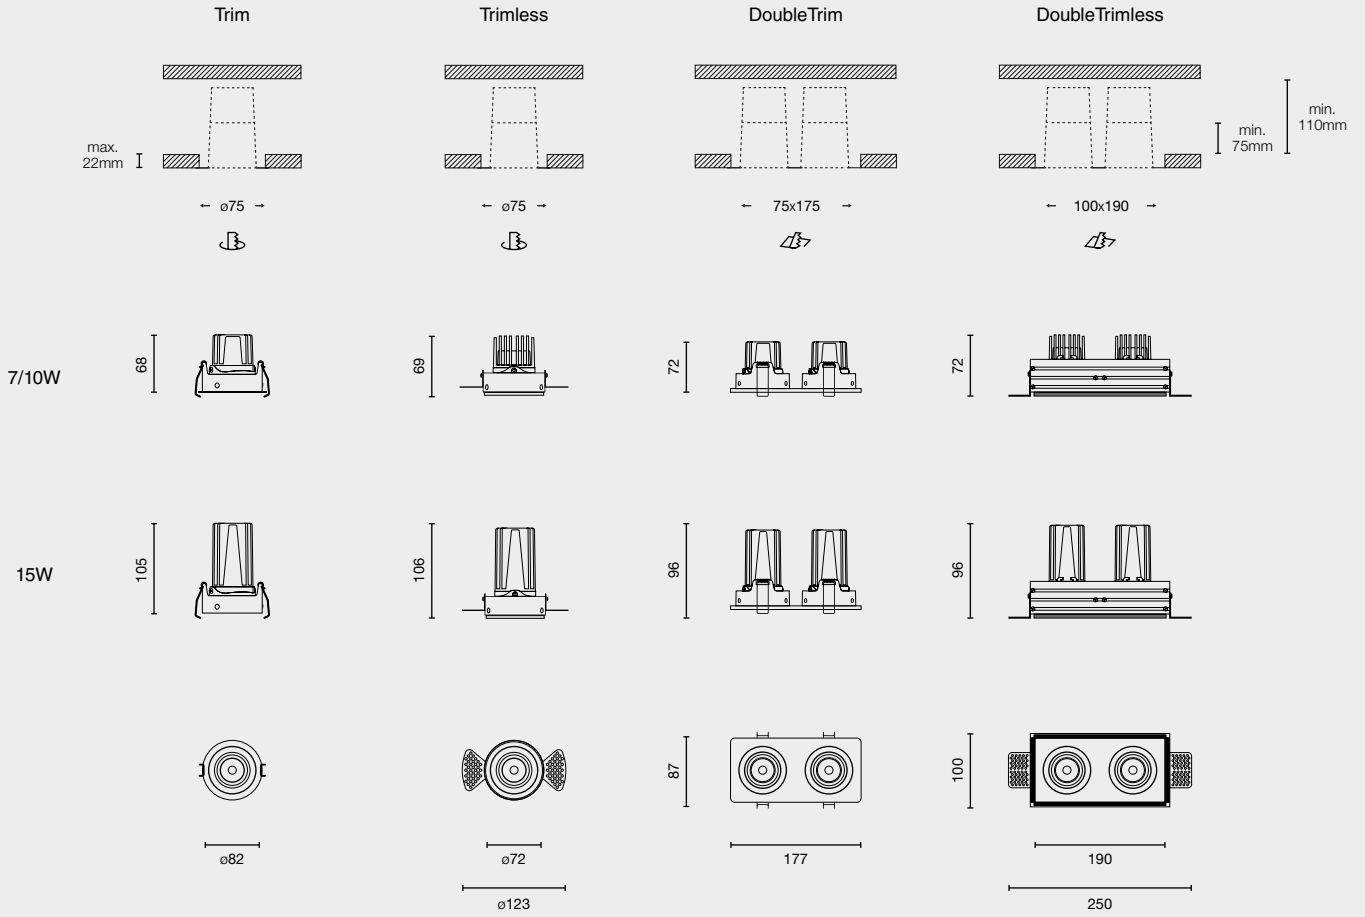

Option	Color T°	CRI	Power	Lumen Output	Beam Angle
927	2700K	90	7W	519lm / 539lm / 617lm / 549lm	15° / 24° / 36° / 50°
			10W	705lm / 863lm / 891lm / 936lm	15° / 24° / 36° / 50°
			15W	917lm / 1124lm / 1160lm / 1088lm	15° / 24° / 36° / 50°
930	3000K	90	7W	475lm / 582lm / 600lm / 564lm	15° / 24° / 36° / 50°
			10W	726lm / 890lm / 918lm / 862lm	15° / 24° / 36° / 50°
			15W	946lm / 1159lm / 1195lm / 1122lm	15° / 24° / 36° / 50°
940	4000K	90	7W	489lm / 599lm / 618lm / 580lm	15° / 24° / 36° / 50°
			10W	748lm / 917lm / 946lm / 888lm	15° / 24° / 36° / 50°
			15W	974lm / 1193lm / 1231lm / 1156lm	15° / 24° / 36° / 50°
TW	2700K-6500K	THRIVE	10W	522lm / 639lm / 660lm / 619lm	15° / 24° / 36° / 50°