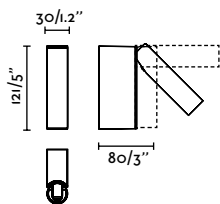

Cronos

Faro Lab

Material Body	Steel + Aluminium
Power	4,5W
Lumen Output	394lm
Light Source	HIGH POWER LED
Color Temperature	2700K
Class	II
IP	20
Driver included	Yes
CRI	90
Voltage (V/Hz)	220V-240V/50-60Hz
Beam angle	34°