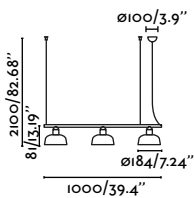

Tatawin Adolfo Abejón

Material Body	Steel
Material Shade	Steel
Light Source	5 E27 max. 15W
Bulb included	No
Recommended Bulb	17462
Class	II
IP	20
Cable	2.5 MT