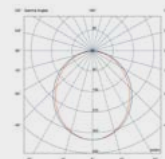

NESO SLIM LINE 30cm

no incl. 50.000hs L70/B10 MacAdam 3 24V

Family

Color T°

Finish

Control System

60104 Line slim 30cm 6W

927 2700K 322lm CRI>90

02 Black

W CASAMBI

930 3000K 332lm CRI>90

D DALI

ON/OFF