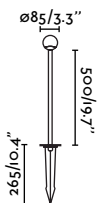

75585 158,80€
Black
Class III
24VDC

75586 201,80€
Black
Class II
220V-240V/50-60Hz