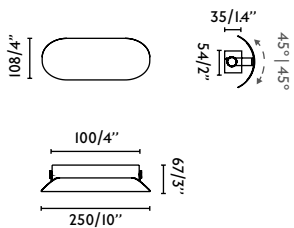

Novo

Faro Lab

Material Body	Steel
Material Shade	Steel
Power	5W
Lumen Output	344lm
Light Source	SMD LED
Color Temperature	2700K
Class	II
IP	20
Driver included	Yes
CRI	≥90
Voltage (V/Hz)	220V-240V/50-60Hz