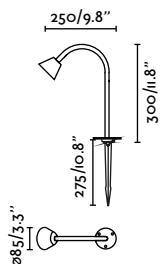

75620-1 156,50€
Black
Class III
24VDC

75620-2 200,40€
Black
Class II
220V-240V/50-60Hz