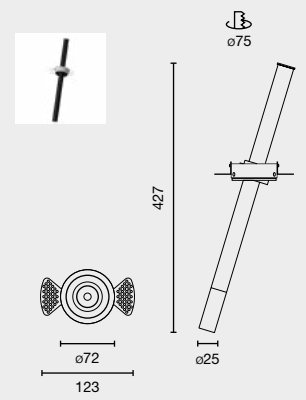

IZAR DOWNLIGHT

NEW

- incl.
- DIM
- 355°
- 50.000hs
  L80 / B10
- MacAdam
  3
- 220-
  240V
- 650°C

Family	Color T°	Beam Angle	Finish	Control System
0900 Izar 8W	927 2700K CRI90	1 15°	1 White	W CASAMBI
0901 Izar Trimless 8W	930 3000K CRI90		2 Black	D DALI
				C TRIAC
				ON/OFF

0900   **927**   **1**   **1**   **W**

Example **090092711W** — Alia Downlight 8W 2700K CRI90 15° White Casambi

15°

Option	Color T°	CRI	Power	Lumen Output
927	2700K	90	8W	288lm
930	3000K	90	8W	235lm
940	4000K	90	8W	243lm