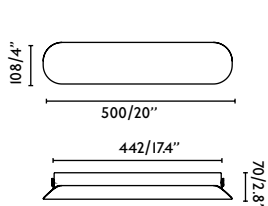

62724 182,60€
Beige

62725 182,60€
Matt Black

62726 182,60€
Terracotta