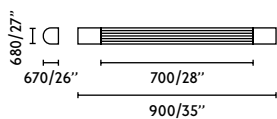

62834 198,80€

Chrome