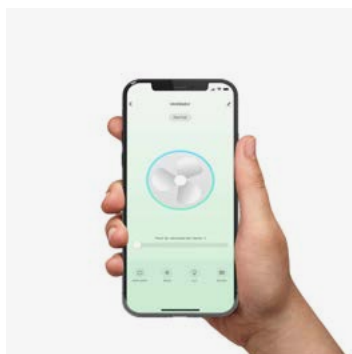

Aesthetic motor

3 downrods included
100 / 200

Recessed mounting system

Sloped Ceiling

Smart option

110V Check p.48

IP20 220-240V 50 / 60Hz

Model	Size	Structure	Blades	Mounting	Control type
33451	M	● Matt Black	● Walnut	<input type="checkbox"/> Surface <input checked="" type="checkbox"/> R Recessed	<input type="checkbox"/> Remote Control RF <input checked="" type="checkbox"/> WT Remote + Smart Wi-Fi <input type="checkbox"/> VC 0-10V/1-10V Active/Passive <input type="checkbox"/> RW White Wired Wall Controller <input type="checkbox"/> RB Black Wired Wall Controller