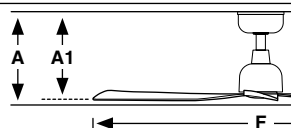

Measurements

Surface
M
A: 245/9.65" A1: 221/8.7" F: ø1250/49.2"