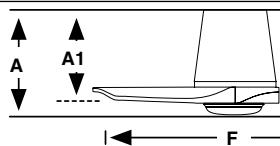

Lighting features

Power	10W
Lumen Output	480lm
Light Source	SMD LED
Dimmable K	2700/ 4000/ 6000K
CRI	>80

Measurements

Surface
L
A: 232/9.13" A1: 151/5.94" F: ø1320/52"
S
A: 232/9.13" A1: 151/5.94" F: ø900/35.4"