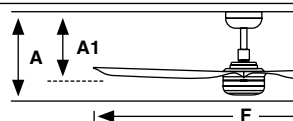

Measurements

Surface
S
A: 263/10.35" A1: 173/6.81" F: ø900/35.4"

Switchable white

Model	Size	Structure	Blades	Mounting	Control type	Light Model	Color T
33821	S	● Matt White	● Maple	<input type="checkbox"/> Surface	<input type="checkbox"/> Remote Control RF	<input type="checkbox"/> 1 Standard	<input type="checkbox"/> S 2700K 3000K 4000K
33820	S	● Matt White	● Matt White	<input checked="" type="checkbox"/> R Recessed	<input checked="" type="checkbox"/> WT Remote + Smart Wi-Fi		
33822	S	● Matt Black	● Matt Black		<input checked="" type="checkbox"/> VC 0-10V/1-10V Active/Passive		
33823	S	● Matt Black	● Walnut		<input checked="" type="checkbox"/> RW White Wired Wall Controller <input checked="" type="checkbox"/> RB Black Wired Wall Controller		