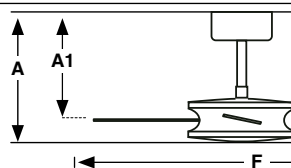

Measurements

Surface
L
A: 372/14.65" A1: 254/10" F: ø1320/52"