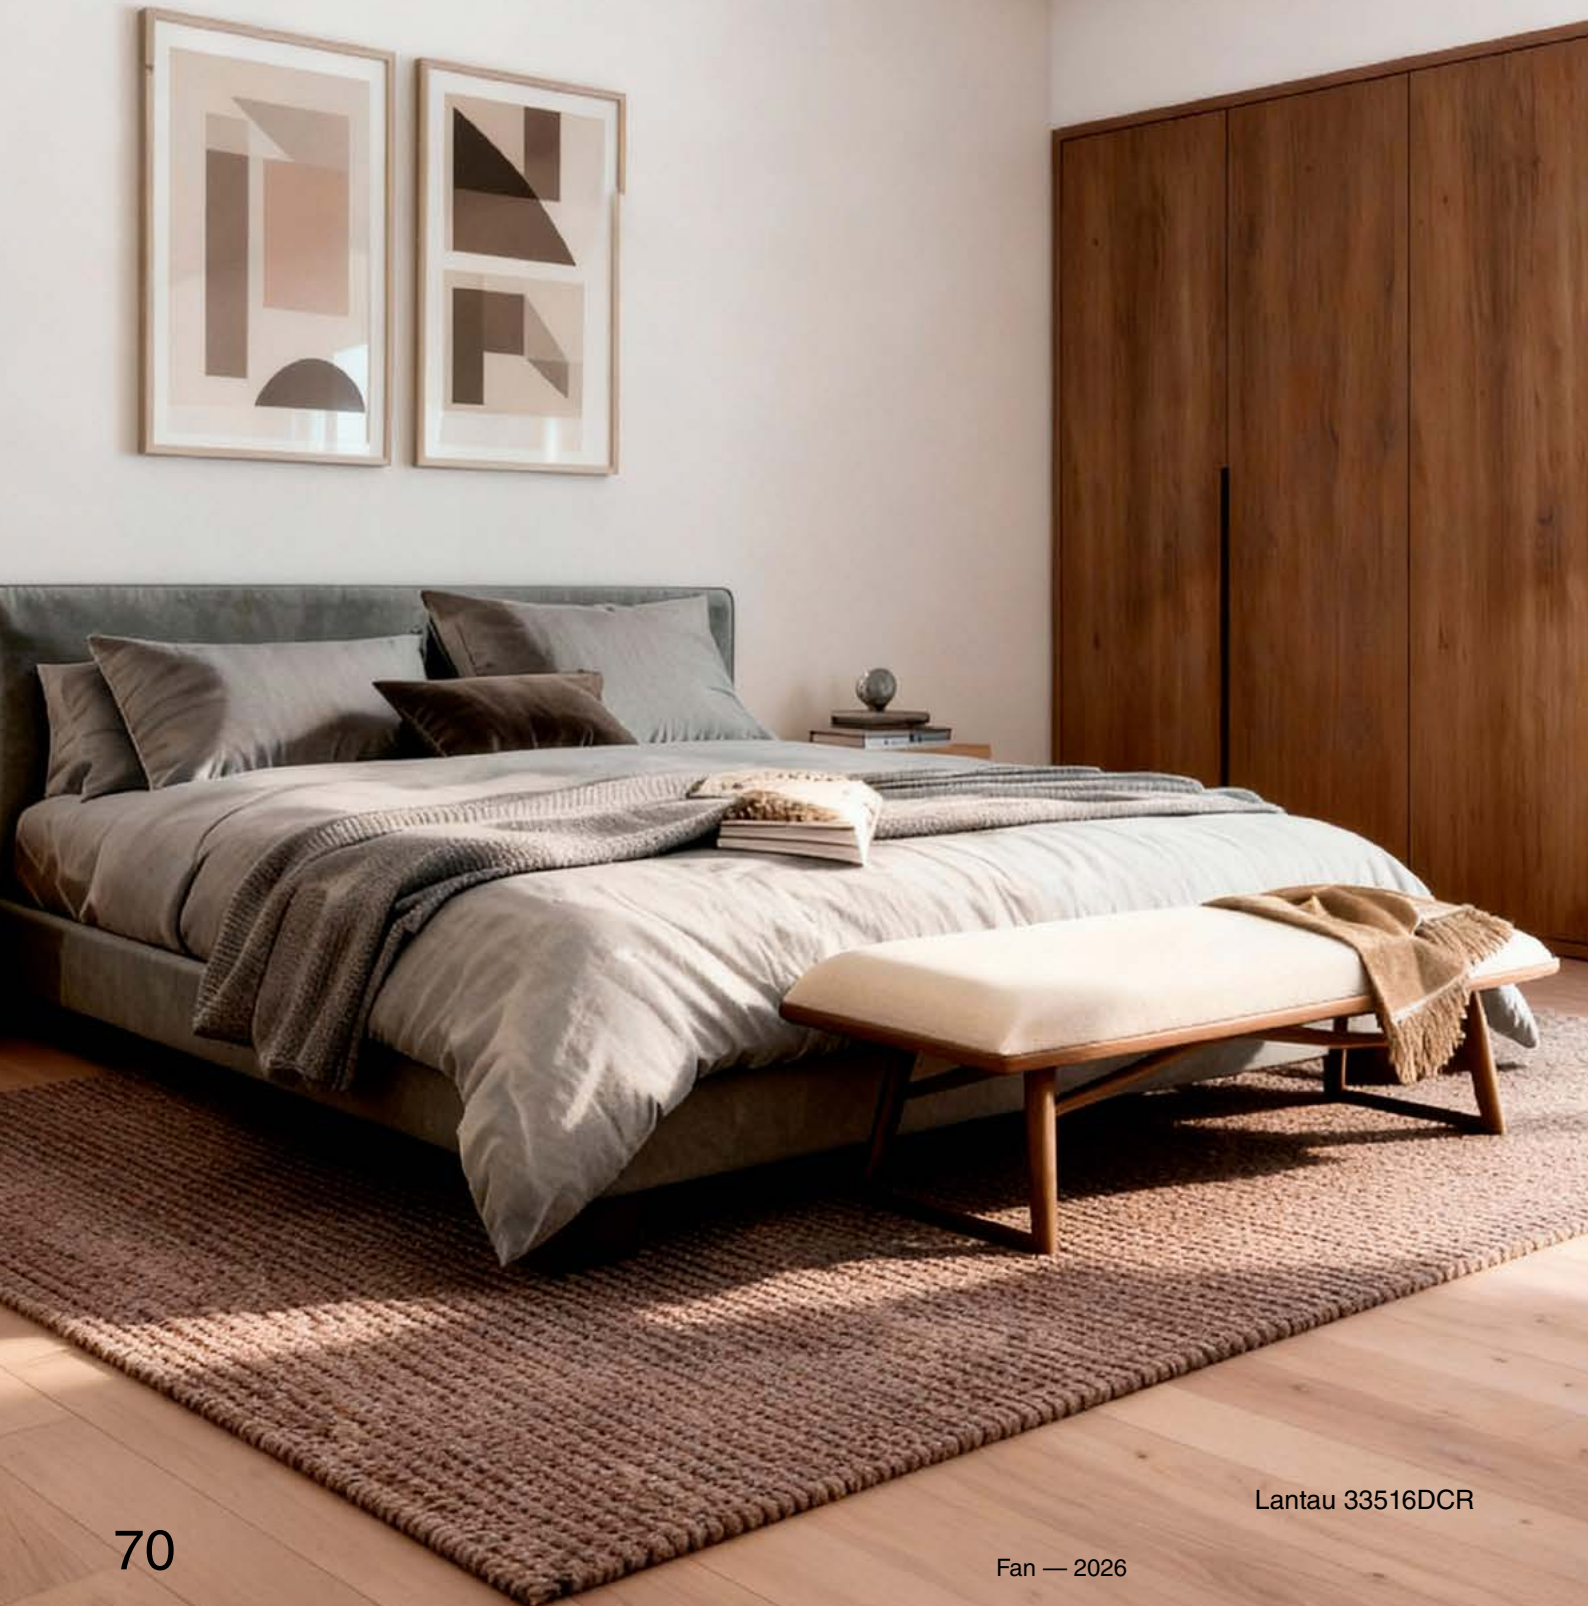

Lantau

Lantau 33516DCR