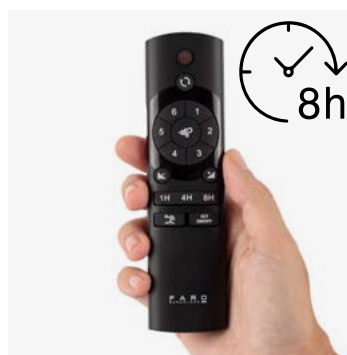

Smart Wi-Fi

Remote control

Fan features

Material	Structure Steel
	Blades ABS
	Diffuser PC

Sloped Ceiling

Smart option

RF Model
Memory function page 27

Model	Size	Structure	Blades	Mounting	Control type				
33346	L	● White	● White	□ Surface	<table border="1"> <tr> <td></td> <td>Remote Control RF</td> </tr> <tr> <td>WT</td> <td>Remote + Smart Wi-Fi</td> </tr> </table>		Remote Control RF	WT	Remote + Smart Wi-Fi
	Remote Control RF								
WT	Remote + Smart Wi-Fi								