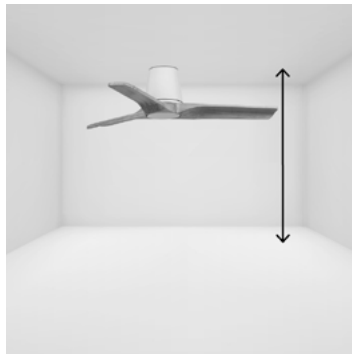

Suitable for low ceilings