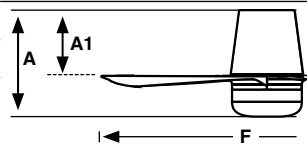

Measurements

Surface
S
A: 230/9.06" A1: 142/5.59" F: ø900/35.4"