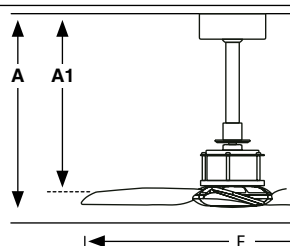

Air performance

Size	Airflow (m3 min)	RPM	Power (W)
XL $\phi 1780/70.1''$	175	48-64-82-98-114-145	4-6-9-12-17-31

Measurements

Surface
XL
A: 640/25.2" A1: 630/24.8" F: $\phi 1780/70.1''$

Model	Size	Structure	Blades	Mounting	Control type
32100	M	● Matt Black	● Matt Black	<input type="checkbox"/> Surface	<input type="checkbox"/> Remote Control RF
33395	M	● Matt Black	● Walnut	<input checked="" type="checkbox"/> R Recessed	<input checked="" type="checkbox"/> WT Remote + Smart Wi-Fi
33398	M	● Old Gold	● Walnut		<input checked="" type="checkbox"/> VC 0-10V/1-10V Active/Passive
32110	M	● Matt White	● Maple		<input checked="" type="checkbox"/> RW White Wired Wall Controller
33424	S	● Matt Black	● Matt Black		<input checked="" type="checkbox"/> RB Black Wired Wall Controller
33425	S	● Matt Black	● Walnut		