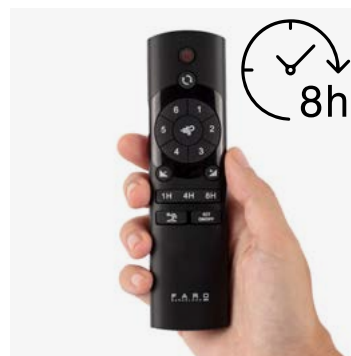

2 downrods included
100 / 152mm

Smart option

RF Model
Memory function page 27

110V Check p.48

Model	Size	Structure	Blades	Mounting	Control type
33750DC	L	● Matt White	● Matt White	<input type="checkbox"/> Surface	<input type="checkbox"/> Remote Control RF <input checked="" type="checkbox"/> WT Remote + Smart Wi-Fi