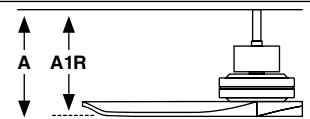

Measurements

Surface	Recessed
XL A: 395/15.55" A1: 320/12.6" F: ø1680/66.1"	L A: 270/10.63" A1R: 260/10.24"
L A: 330/12.99" A1: 320/12.6" F: ø1320/52"	S A: 270/10.63" A1R: 260/10.24"
S A: 330/12.99" A1: 320/12.6" F: ø1070/42.1"