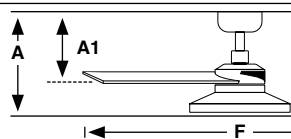

Measurements

Surface	Recessed
L	L
A: 300/11.81" A1: 180/7.09" F: ø1320/52"	A: 240/9.45" A1R: 120/4.72"