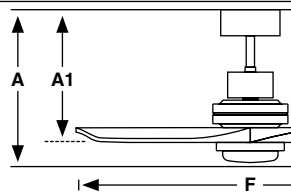

Lighting features

Power	15W
Lumen Output	900lm
Light Source	SMD LED
Dimmable K	3000K
CRI	>80

Measurements

Surface	Recessed
XL	L
A: 410/16.14" A1: 320/12.6" F: ø1680/66.1"	A: 330/12.99" A1R: 260/10.24"
L	
A: 390/15.35" A1: 320/12.6" F: ø1320/52"	