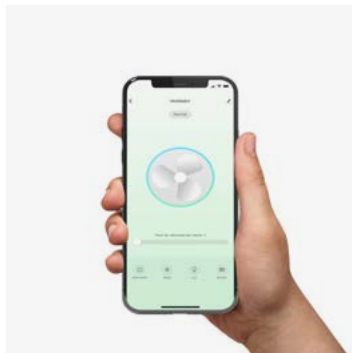

Light Kit

Adjustable color temperature

Suitable for low ceilings

Recessed mounting system

Smart option

RF Model
Memory function page 27

Hey 33825R1S

Model	Size	Structure	Blades	Mounting	Control type
33824	S	● Matt White	● Matt White	Surface	Remote Control RF
33825	S	● Matt Black	● Matt Black	R Recessed	WT Remote + Smart Wi-Fi VC 0-10V/1-10V Active/Passive RW White Wired Wall Controller RB Black Wired Wall Controller