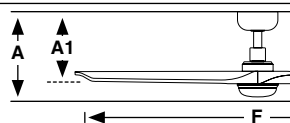

Measurements

Surface
L
A: 270/10.63" A1: 223/8.78" F: ø1320/52"
S
A: 270/10.63" A1: 223/8.78" F: ø900/35.4"