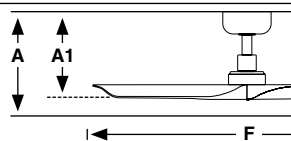

Measurements

Surface
S
A: 270/10.63" A1: 223/8.78" F: ø900/35.4"

Switchable white

Model	Size	Structure	Blades	Mounting	Control type	Light Model	Color T
33824	S	● Matt White	● Matt White	<input type="checkbox"/> Surface	<input type="checkbox"/> Remote Control RF	<input type="checkbox"/> 1 Standard	<input type="checkbox"/> S 2700K 3000K 4000K
33825	S	● Matt Black	● Matt Black	<input type="checkbox"/> R Recessed	<input type="checkbox"/> WT Remote + Smart Wi-Fi		
					<input type="checkbox"/> VC 0-10V/1-10V Active/Passive		
					<input type="checkbox"/> RW White Wired Wall Controller		
					<input type="checkbox"/> RB Black Wired Wall Controller		