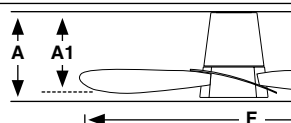

Measurements

Surface
S
A: 223/8.78" A1: 151/5.94" F: ø800/31.5"