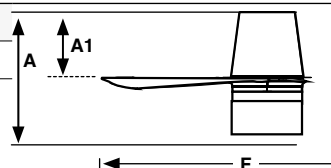

Measurements

Surface

M

A: 239/9.41" A1: 145/5.71" F: ø1320/52"

Punt Tub

Faro Lab

Punt 33832

Model	Size	Structure	Blades	Mounting	Control type
33832	S	● Matt White	● Matt White	<input type="checkbox"/> Surface	<input type="checkbox"/> Remote Control RF
33833	S	● Matt White	● Maple		<input type="checkbox"/> WT Remote + Smart Wi-Fi
33834	S	● Matt Black	● Matt Black		<input type="checkbox"/> VA 0-10V/1-10V Active
33835	S	● Matt Black	● Walnut		<input type="checkbox"/> VP 0-10V/1-10V Passive
					<input type="checkbox"/> RW White Wired Wall Controller
					<input type="checkbox"/> RB Black Wired Wall Controller