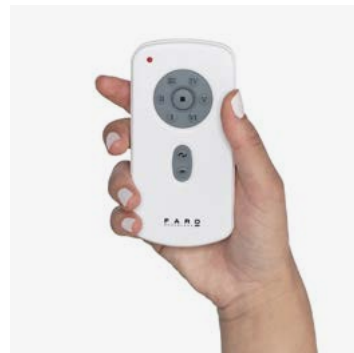

Suitable for high ceilings

Optional downrods not incl.
600 / 900 / 1200mm

Sloped Ceiling

RF Model

110V Check p.48

IP20 220-240V 50 / 60Hz

Model	Size	Structure	Blades	Mounting	Control type
33461A	XXL	White	White	<input type="checkbox"/> Surface	<input type="checkbox"/> Remote Control RF
33462A	XXL	Brown	Brown		
33465A	XXL	Satin Nickel	Aluminium		
33414A	XXL	Matt Black	Matt Black		