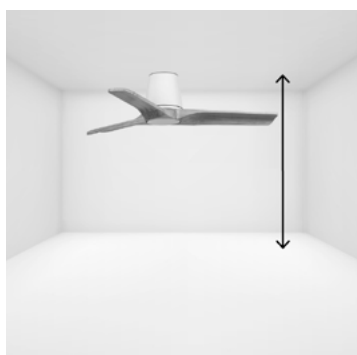

Suitable for low ceilings