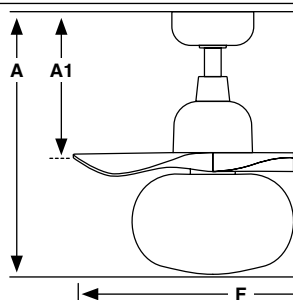

Measurements

Surface
L
A: 430/16.93" A1: 220/8.66" F: ø1500/59.1"