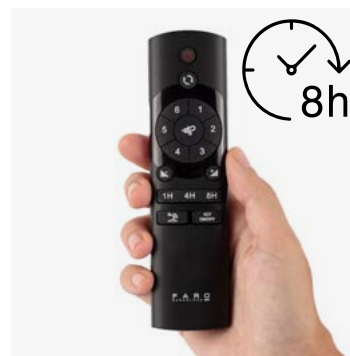

RF Model
Memory function page 27