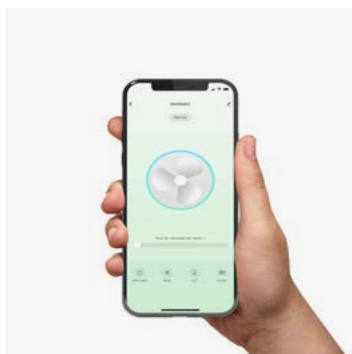

Smart option