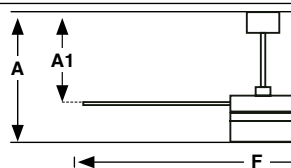

Measurements

Surface

L

A: 385/15.16" A1: 270/10.63" F: ø1320/52"