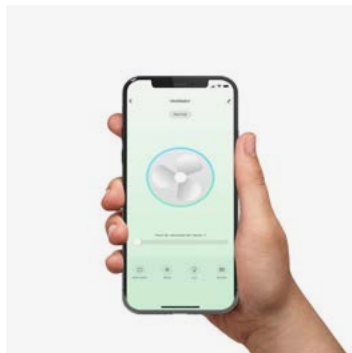

0-10V/1-10V

Fan features

Material	Structure Steel
	Blades ABS

Realistic wood-finish
ABS blades

Recessed mounting system

Sloped Ceiling

Smart option

RF Model
Memory function page 27