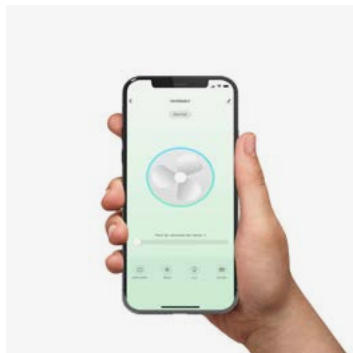

Material	Structure Steel
	Blades Pine Wood
	Diffuser PP

Adjustable color temperature

FSC Certified wooden blades

Recessed mounting system

Sloped Ceiling

Smart option

RF Model
Memory function page 27

Model	Size	Structure	Blades	Mounting	Control type
33718DC	L	● Matt Black	● Pine	<input type="checkbox"/> Surface	<input type="checkbox"/> Remote Control RF
33728DC	L	● Matt White	● Pine	<input checked="" type="checkbox"/> R Recessed	<input checked="" type="checkbox"/> WT Remote + Smart Wi-Fi <input type="checkbox"/> VC 0-10V/1-10V Active/Passive <input type="checkbox"/> RW White Wired Wall Controller <input type="checkbox"/> RB Black Wired Wall Controller