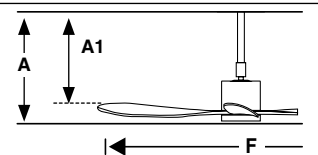

Measurements

Surface	Recessed
L A: 270/10.63" A1: 250/9.84" F: ø1320/52"	L A: 210/8.27" A1R: 190/7.48"