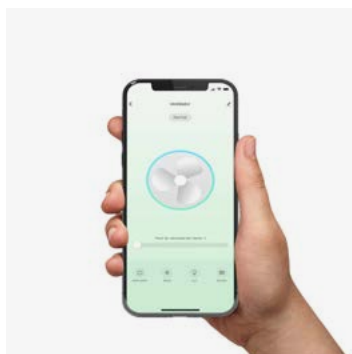

0-10V/1-10V

Fan features

Material	Structure ABS
	Blades ABS
	Diffuser Glass

Adjustable color temperature

Suitable for low ceilings

Recessed mounting system

Sloped Ceiling

Smart option