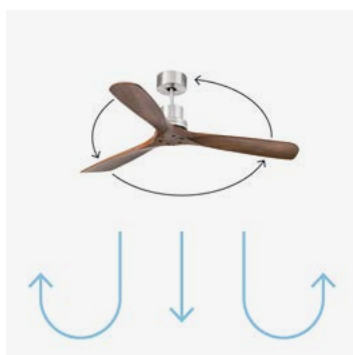

Matt White
Matt White

Mounting
Montaje

Surface

Control system
Sistema de control

Remote control

Fan features

Material	Structure Steel
	Blades Plywood

Sloped Ceiling