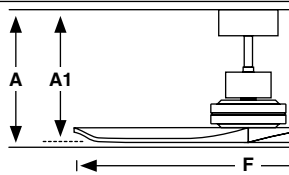

Measurements

Surface	Recessed
XL A: 395/15.55" A1: 320/12.6" F: ø1680/66.1"	L A: 270/10.63" A1R: 260/10.24"
L A: 330/12.99" A1: 320/12.6" F: ø1320/52"	S A: 270/10.63" A1R: 260/10.24"
S A: 330/12.99" A1: 320/12.6" F: ø1070/42.1"