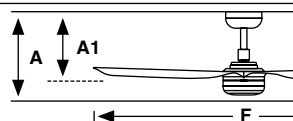

Measurements

Surface
M
A: 277/10.91" A1: 190/7.48" F: ø1320/52"