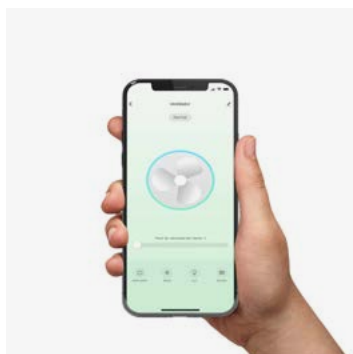

Light Kit

3 downrods included
101 / 203

Recessed mounting system

Sloped Ceiling

Smart option

Wired wall controller

Just Fan 33430

IP20	220-240V	50 / 60Hz
------	----------	-----------