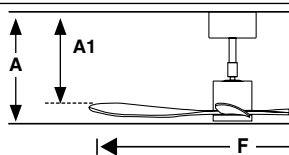

Measurements

Surface	Recessed
L A: 270/10.63" A1: 250/9.84" F: ø1320/52"	L A: 210/8.27" A1R: 190/7.48"