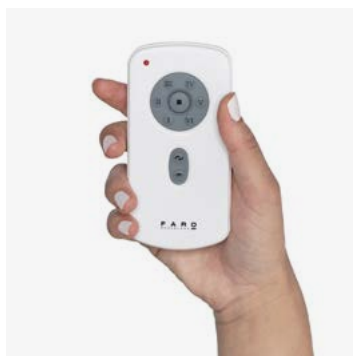

Fan features

Material	Structure Steel
	Blades ABS
	Diffuser ABS

RF Model