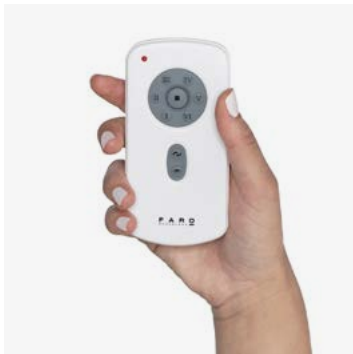

Control system
Sistema de control

Remote control

Fan features

Material	Structure Steel + Glass
	Blades PC
	Diffuser Glass

Light Kit

RF Model

Model	Size	Structure	Blades	Mounting	Control type
32038	M	● Gloss White	● Transparent	<input type="checkbox"/> Surface	<input type="checkbox"/> Remote Control RF
32039	M	● Matt White	● Transparent		
32040	M	● Gloss Black	● Transparent		
32041	M	● Matt Black	● Transparent		
32042	M	● Matt Black	● Walnut		
32043	M	● Matt Black	● Matt Black		
33393	M	● Chrome	● Transparent		