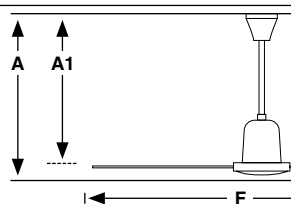

Measurements

Surface
L
A: 483/19.02" A1: 440/17.32" F: ø1400/55.1"