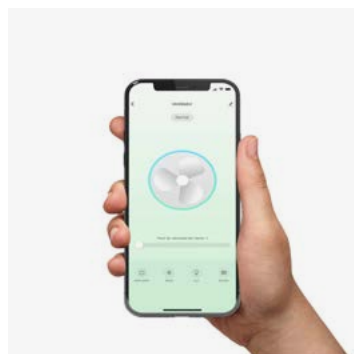

Smart Wi-Fi

Remote control

Fan features

Material	Structure Steel
	Blades ABS
	Diffuser PMMA

Light Kit

Adjustable color temperature

2 downrods included
127 / 250mm

Sloped Ceiling