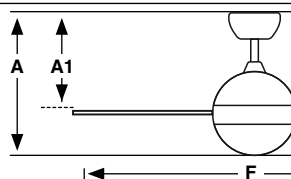

Measurements

Surface
S
A: 549/21.61" A1: 447/17.6" F: ø970/38.2"

Hydra

Size
Tamaño

L
ø1330/52.4"

Finish
Acabado

Matt White
Matt White

Light Kit
Kit de luz