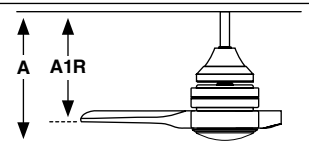

Measurements

Surface	Recessed
L A: 339/13.35" A1: 285/11.22" F: ø1520/59.8"	L A: 269/10.59" A1R: 225/8.86"