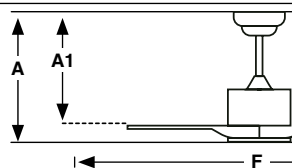

Measurements

Surface
L
A: 330/12.99" A1: 220/8.66" F: ø1320/52"