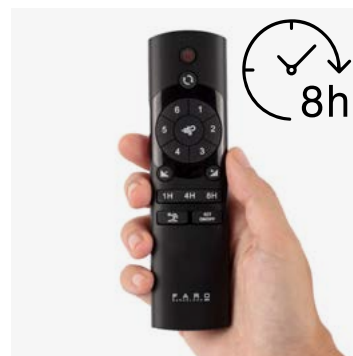

RF Model
Memory function page 27