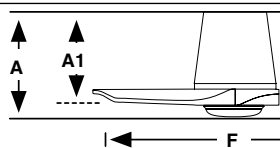

Measurements

Surface
L
A: 232/9.13" A1: 151/5.94" F: ø1320/52"
S
A: 232/9.13" A1: 151/5.94" F: ø900/35.4"