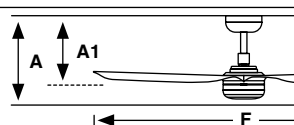

Measurements

Surface	Recessed
M	M
A: 277/10.91" A1: 190/7.48" F: ø1320/52"	A: 217/8.54" A1R: 120/4.72"

Tunable white

Model	Size	Structure	Blades	Mounting	Control type	Light Model	Color T
33821	S	● Matt White	● Maple	<input type="checkbox"/> Surface	<input type="checkbox"/> Remote Control RF	<input type="checkbox"/> -1 Standard	<input type="checkbox"/> TW 2700K 4000K 6000K
33820	S	● Matt White	● Matt White		<input checked="" type="checkbox"/> WT Remote + Smart Wi-Fi		
33822	S	● Matt Black	● Matt Black				
33823	S	● Matt Black	● Walnut				