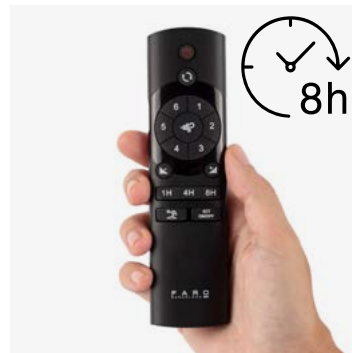

RF Model
Memory function page 27