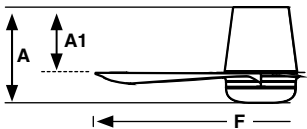

Measurements

Surface
M
A: 230/9.06" A1: 145/5.71" F: ø1300/51.2"