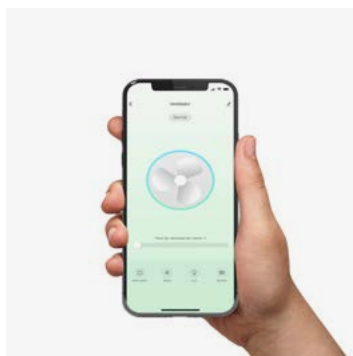

Fan features

Material	Structure Steel
	Blades ABS
	Diffuser Glass

Glass diffuser

Adjustable color temperature

Recessed mounting system

Sloped Ceiling

Smart option

RF Model
Memory function page 27