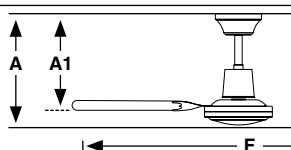

Measurements

Surface
L
A: 600/23.62" A1: 500/19.69" F: ø1400/55.1"

Manhattan

Size
Tamaño

XXL
ø2440/96.1"

Finish
Acabado

Satin Nickel
Satin Aluminium

Light Kit
Kit de luz