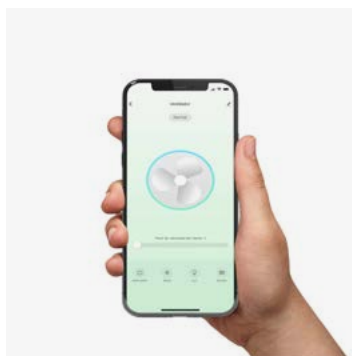

Wired wall controller

Remote control

0-10V/1-10V

Fan features

Material	Structure Steel
	Blades ABS
	Diffuser Glass

Textured blade

Glass diffuser

IP44