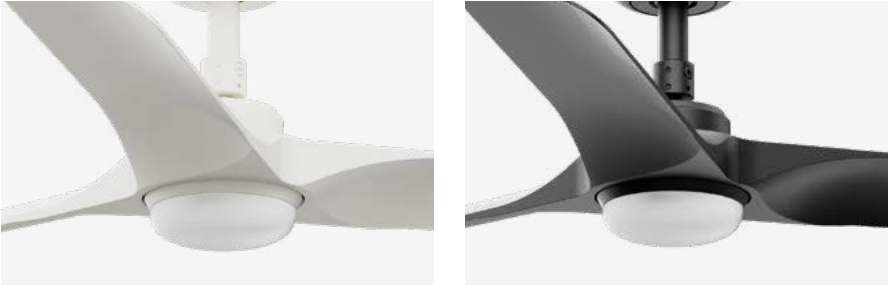

Tunable white

Model	Size	Structure	Blades	Mounting	Control type	Light Model	Color T
33824	S	● Matt White	● Matt White	☐ Surface	☐ Remote Control RF	☐ -1 Standard	☐ TW 2700K 4000K 6000K
33825	S	● Matt Black	● Matt Black		☐ WT Remote + Smart Wi-Fi		

Example 33824WT-1TW — HEY S Ø900 LED White fan TUYA

Air performance

Size	Airflow (m3 min)	RPM	Power (W)
S ø900/35.4"	54-76-88-108-124-147	110-162-197-238-267-300	4-7-10-16-21-30

Lighting features

Power	10W
Lumen Output	480lm
Light Source	SMD LED
Dimmable K	2700/ 4000/ 6000K
CRI	>80

Measurements

Surface
S
A: 270/10.63" A1: 223/8.78" F: ø900/35.4"