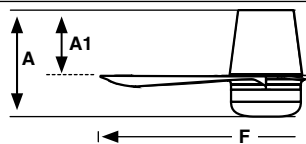

Measurements

Surface

M
A: 230/9.06" A1: 145/5.71" F: ø1320/52"