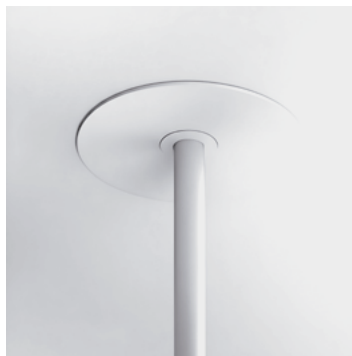

Fan features

Material	Structure Steel
	Blades Plywood
	Diffuser PMMA

Adjustable color temperature

Reversible blades

Recessed mounting system

Sloped Ceiling

Smart option

RF Model
Memory function page 27