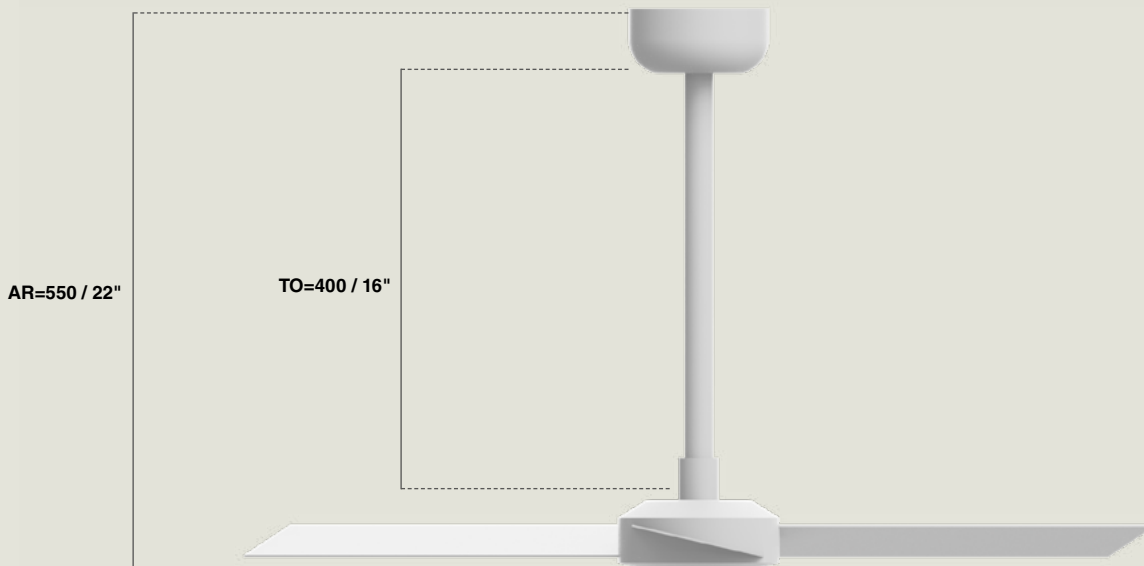

Example

$$250\text{mm} - 100\text{mm} + 400\text{mm} = 550\text{mm} \quad / \quad 10'' - 4'' + 16'' = 22''$$