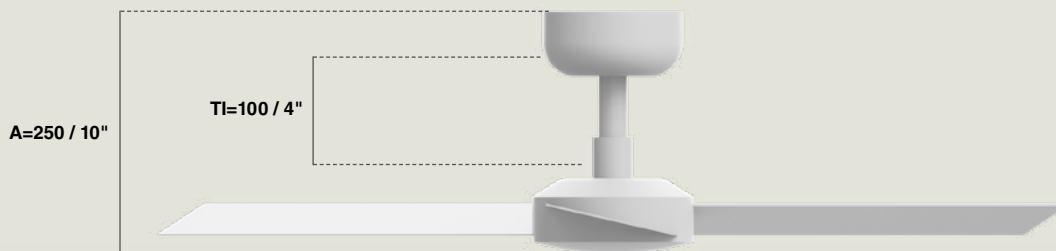

Example

$$250\text{mm} - 100\text{mm} + 400\text{mm} = 550\text{mm} \quad / \quad 10'' - 4'' + 16'' = 22''$$