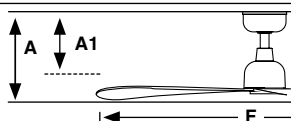

Measurements

Surface
M
A: 280/11.02" A1: 173/6.81" F: ø1290/50.8"