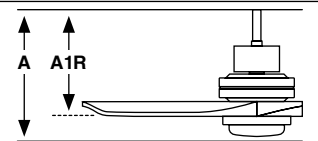

Lighting features

Power	15W
Lumen Output	900lm
Light Source	SMD LED
Dimmable K	3000K
CRI	>80

Measurements

Surface	Recessed
XL	L
A: 410/16.14" A1: 320/12.6" F: ø1680/66.1"	A: 330/12.99" A1R: 260/10.24"
L	
A: 390/15.35" A1: 320/12.6" F: ø1320/52"	