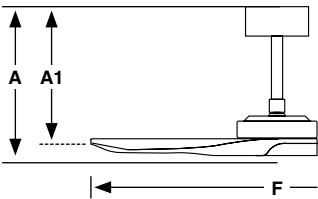

Measurements

Surface		
XXL		
A: 350/13.78"	A1: 310/12.2"	F: ø2400/94.5"
XL		
A: 350/13.78"	A1: 310/12.2"	F: ø2000/78.7"