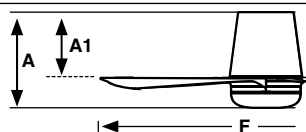

Measurements

Surface
S
A: 203/7.99" A1: 142/5.59" F: ø900/35.4"