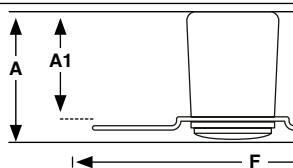

Measurements

Surface
L
A: 215/8.46" A1: 190/7.48" F: ø1320/52"