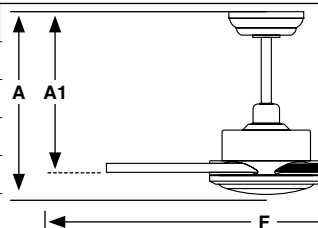

XL 20

A: 455/17.91" A1: 395/15.55" F: ø2000/78.7"