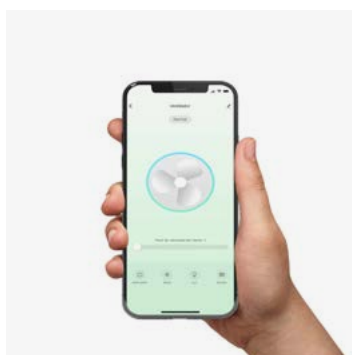

Smart Wi-Fi

Remote control

Fan features

Material	Structure Steel
	Blades ABS
	Diffuser PC

Sloped Ceiling

Smart option

RF Model
Memory function page 27

Model	Size	Structure	Blades	Mounting	Control type				
33346	L	● White	● White	□ Surface	<table border="1"> <tr> <td></td> <td>Remote Control RF</td> </tr> <tr> <td>WT</td> <td>Remote + Smart Wi-Fi</td> </tr> </table>		Remote Control RF	WT	Remote + Smart Wi-Fi
	Remote Control RF								
WT	Remote + Smart Wi-Fi								