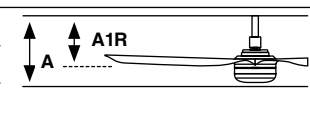

Measurements

Surface	Recessed
M	M
A: 277/10.91" A1: 190/7.48" F: ø1320/52"	A: 217/8.54" A1R: 120/4.72"

Tunable white

Model	Size	Structure	Blades	Mounting	Control type	Light Model	Color T
33821	S	● Matt White	● Maple	<input type="checkbox"/> Surface	<input type="checkbox"/> Remote Control RF	<input type="checkbox"/> -1 Standard	<input type="checkbox"/> TW 2700K 4000K 6000K
33820	S	● Matt White	● Matt White		<input checked="" type="checkbox"/> WT Remote + Smart Wi-Fi		
33822	S	● Matt Black	● Matt Black				
33823	S	● Matt Black	● Walnut				