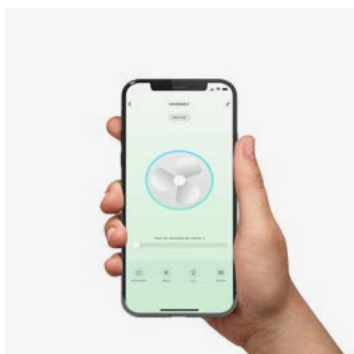

Thanks to Ud'Estudi / Photo by Sergi Lopez

Fan features

Material	Structure Steel
	Blades Pine Wood
	Diffuser Glass

Light Kit

FSC Certified wooden blades

Recessed mounting system

Sloped Ceiling

Smart option