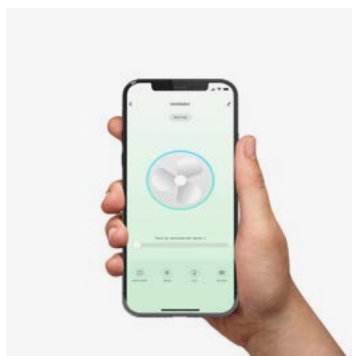

0-10V/1-10V

Fan features

Material	Structure Aluminium
	Blades ABS
	Diffuser PMMA

Light Kit

Suitable for low ceilings

Adjustable color temperature

Smart option

RF Model
Memory function page 27