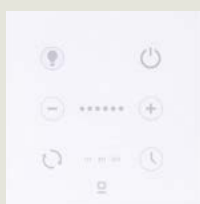

33987 ● Matt White