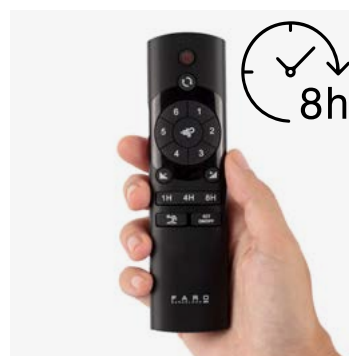

RF Model
Memory function page 27