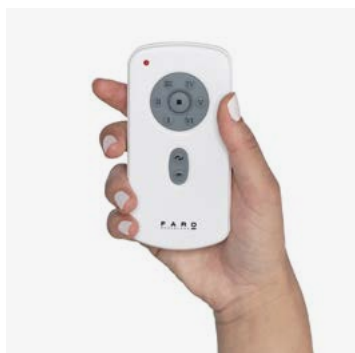

Fan features

Material	Structure Steel + Glass
	Blades PC
	Diffuser Glass

RF Model