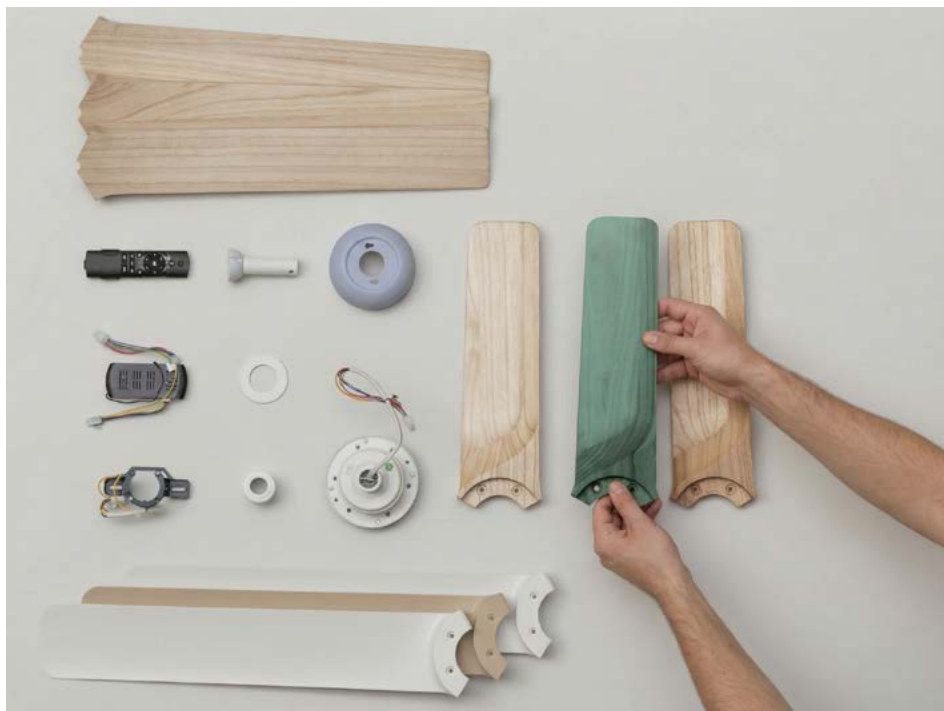

As unique as your project: we customize the finish of the blades, motor, and even wall controllers to achieve seamless integration with your interior design. You imagine it, we make it real.

Único como tu proyecto: personalizamos el acabado de las palas, el motor e incluso los controladores de pared para lograr una integración total en tu interiorismo. Tú lo imaginas, nosotros lo hacemos realidad.

CUSTOMIZATION & BESPOKE PRODUCTS