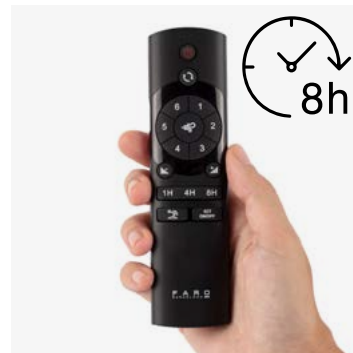

Light Kit

Adjustable color temperature

Suitable for low ceilings

Recessed mounting system

Smart option

RF Model
Memory function page 27

Hey 33825R1S

Model	Size	Structure	Blades	Mounting	Control type
33824	S	● Matt White	● Matt White	Surface	Remote Control RF
33825	S	● Matt Black	● Matt Black	R Recessed	WT Remote + Smart Wi-Fi VC 0-10V/1-10V Active/Passive RW White Wired Wall Controller RB Black Wired Wall Controller