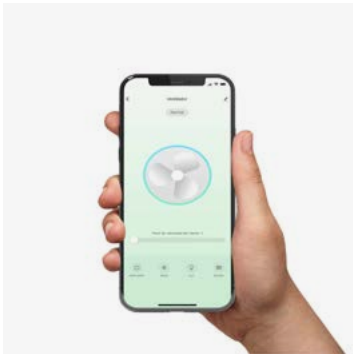

Fan features

Material	Structure Steel
	Blades Pine Wood

FSC Certified wooden blades

Suitable for high ceilings

5 Speeds wall control

Smart option

RF Model
Memory function page 27

Bigwood 34190