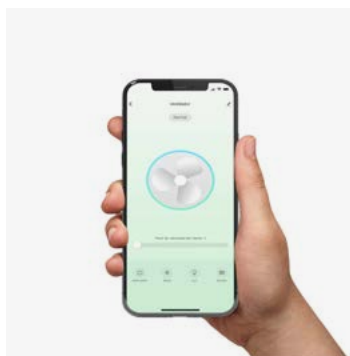

Smart option