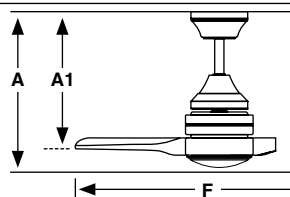

Measurements

Surface	Recessed
L A: 339/13.35" A1: 285/11.22" F: ø1520/59.8"	L A: 269/10.59" A1R: 225/8.86"