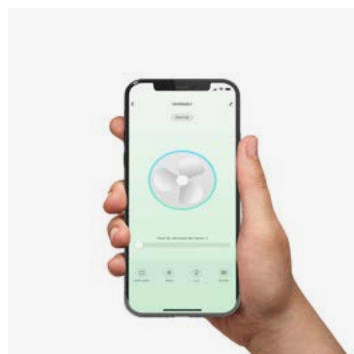

Smart Wi-Fi

Wired wall controller

Remote control

0-10V/1-10V

Fan features

Material	Structure Steel
	Blades ABS

Sloped Ceiling

Recessed mounting system