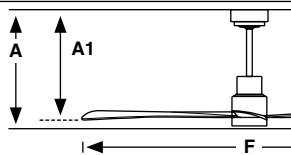

Measurements

Surface
M
A: 400/15.75" A1: 370/14.57" F: ø1280/50.4"