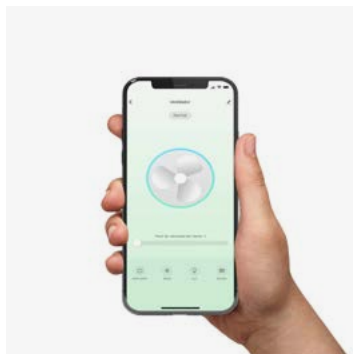

Smart option