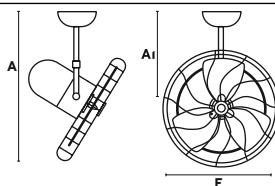

Measurements

Surface

S

A: 505/19.88" A1: 440/17.32" F: ø430/16.9"