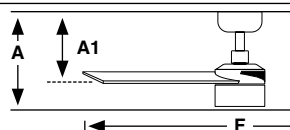

Power	10W
Lumen Output	764lm
Light Source	COB LED
Dimmable K	2700K
CRI	90

Measurements

Surface	Recessed
L	L
A: 285/11.22" A1: 180/7.09" F: ø1320/52"	A: 225/8.86" A1R: 120/4.72"

Cruiser

Faro Lab

Size
Tamaño