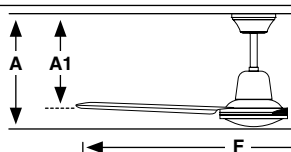

Measurements

Surface
M
A: 320/12.6" A1: 270/10.63" F: ø1200/47.2"