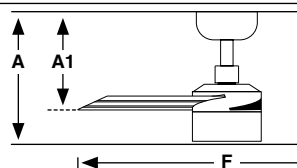

Measurements

Surface	Recessed
XL A: 285/11.22" A1: 180/7.09" F: ø1600/63"	XL A: 225/8.86" A1R: 120/4.72"
L A: 285/11.22" A1: 180/7.09" F: ø1320/52"	L A: 225/8.86" A1R: 120/4.72"
S A: 285/11.22" A1: 180/7.09" F: ø1060/41.7"	S A: 225/8.86" A1R: 120/4.72"