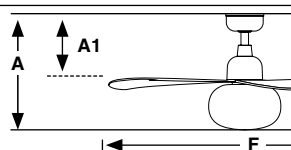

Measurements

Surface
M
A: 412/16.22" A1: 173/6.81" F: Ø1290/50.8"