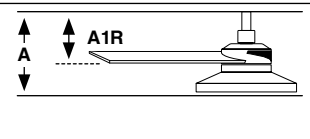

Measurements

Surface	Recessed
L	L
A: 300/11.81" A1: 180/7.09" F: ø1320/52"	A: 240/9.45" A1R: 120/4.72"