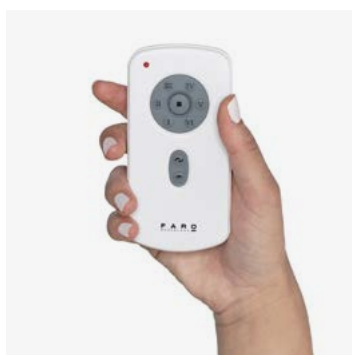

Fan features

Material	Structure Steel + ABS
	Blades ABS
	Diffuser PC

RF Model