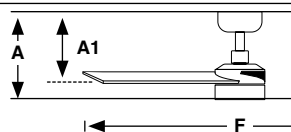

Measurements

Surface
L
A: 276/10.87" A1: 180/7.09" F: ø1320/52"