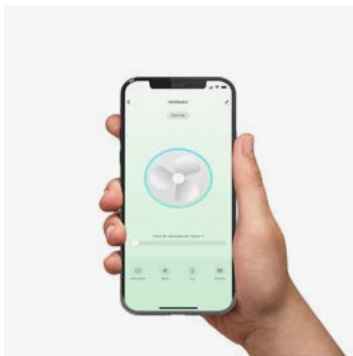

Wired wall controller

Remote control

0-10V/1-10V

Just Fan 33398DRRB1N

Fan features

Material	Structure Steel
	Blades ABS
	Diffuser Glass

Light Kit

Smart option