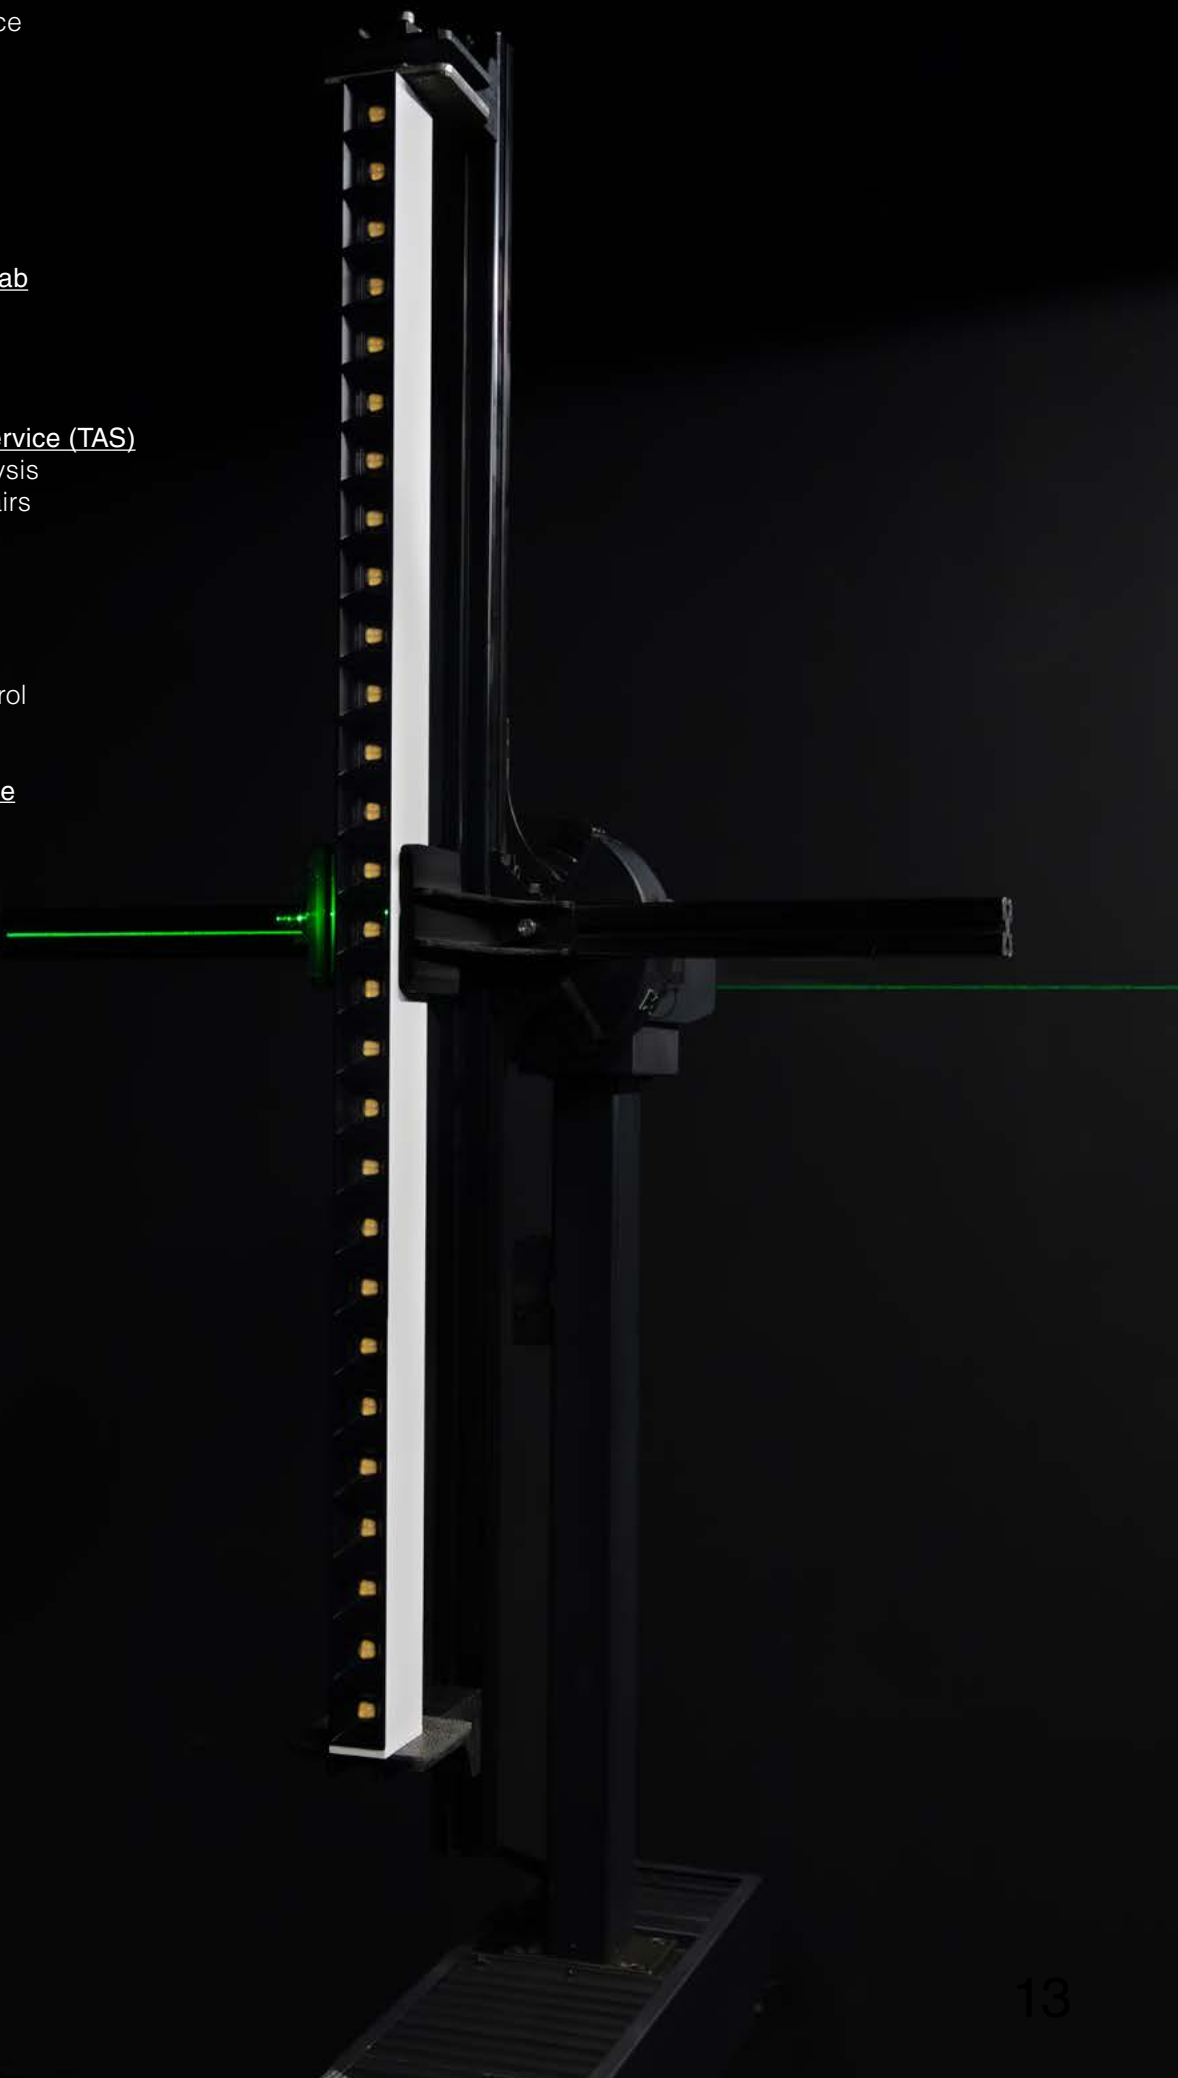

Parametrical Lab

Specification Compliance
Electrical Safety Tests
Integrating Sphere
Climatic Chamber
IK Tests
Endurance Test Room
Thermal Test Room

Environmental Testing Lab

Water IP Tests
Powder IP Tests
Salt Spray Chamber

Technical Assistance Service (TAS)

Customer Returns Analysis
Customer Returns Repairs
TAS Spare Parts

Quality inspections Lab

Batch inspections
Functional Tests
Product Assembly Control
Product Finish Control

Specification Compliance

Life Test
Customizations
Airflow measurements
Noise measurements

Goniophotometer Room