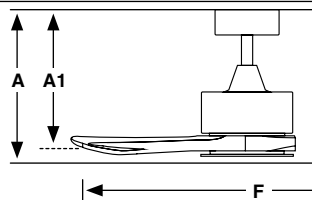

Measurements

Surface
XXL
A: 605/23.82" A1: 430/16.93" F: ø2330/91.7"