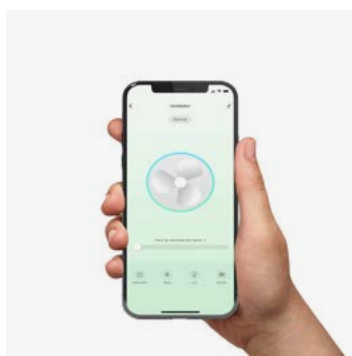

Control system

Sistema de control

Smart Wi-Fi

Remote control

Fan features

Material	Structure Steel
	Blades Pine Wood
	Diffuser Glass

FSC Certified wooden blades

Sloped Ceiling