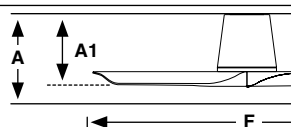

Measurements

Surface
S
A: 190/7.48" A1: 151/5.94" F: ø900/35.4"