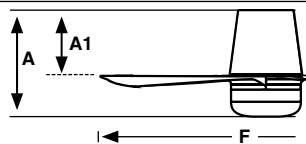

Power	10W
Lumen Output	480lm
Light Source	SMD LED
Dimmable K	2700/ 3000/ 4000K
CRI	>80

Measurements

Surface
S
A: 230/9.06" A1: 142/5.59" F: ø900/35.4"

Hey
Faro Lab

Size
Tamaño

S
ø900/35.4"

Finish
Acabado

Matt White
Matt White