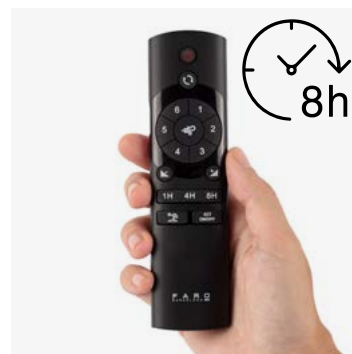

RF Model
Memory function page 27