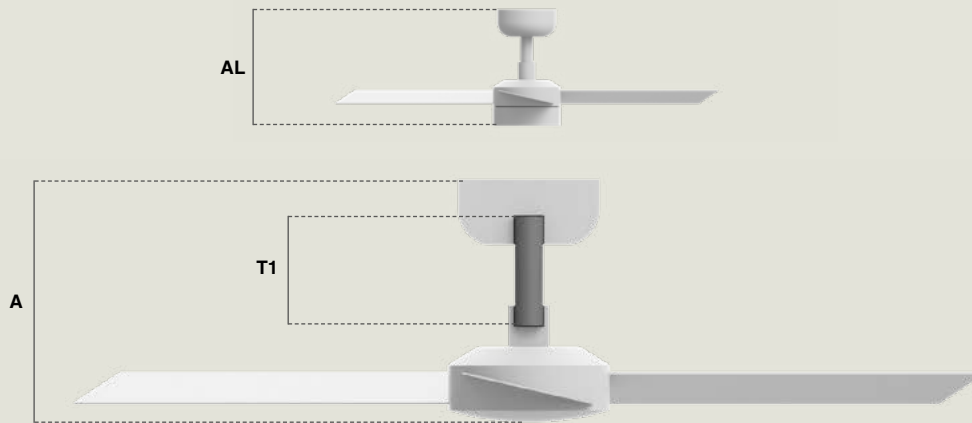

OPTIONAL DOWNROD