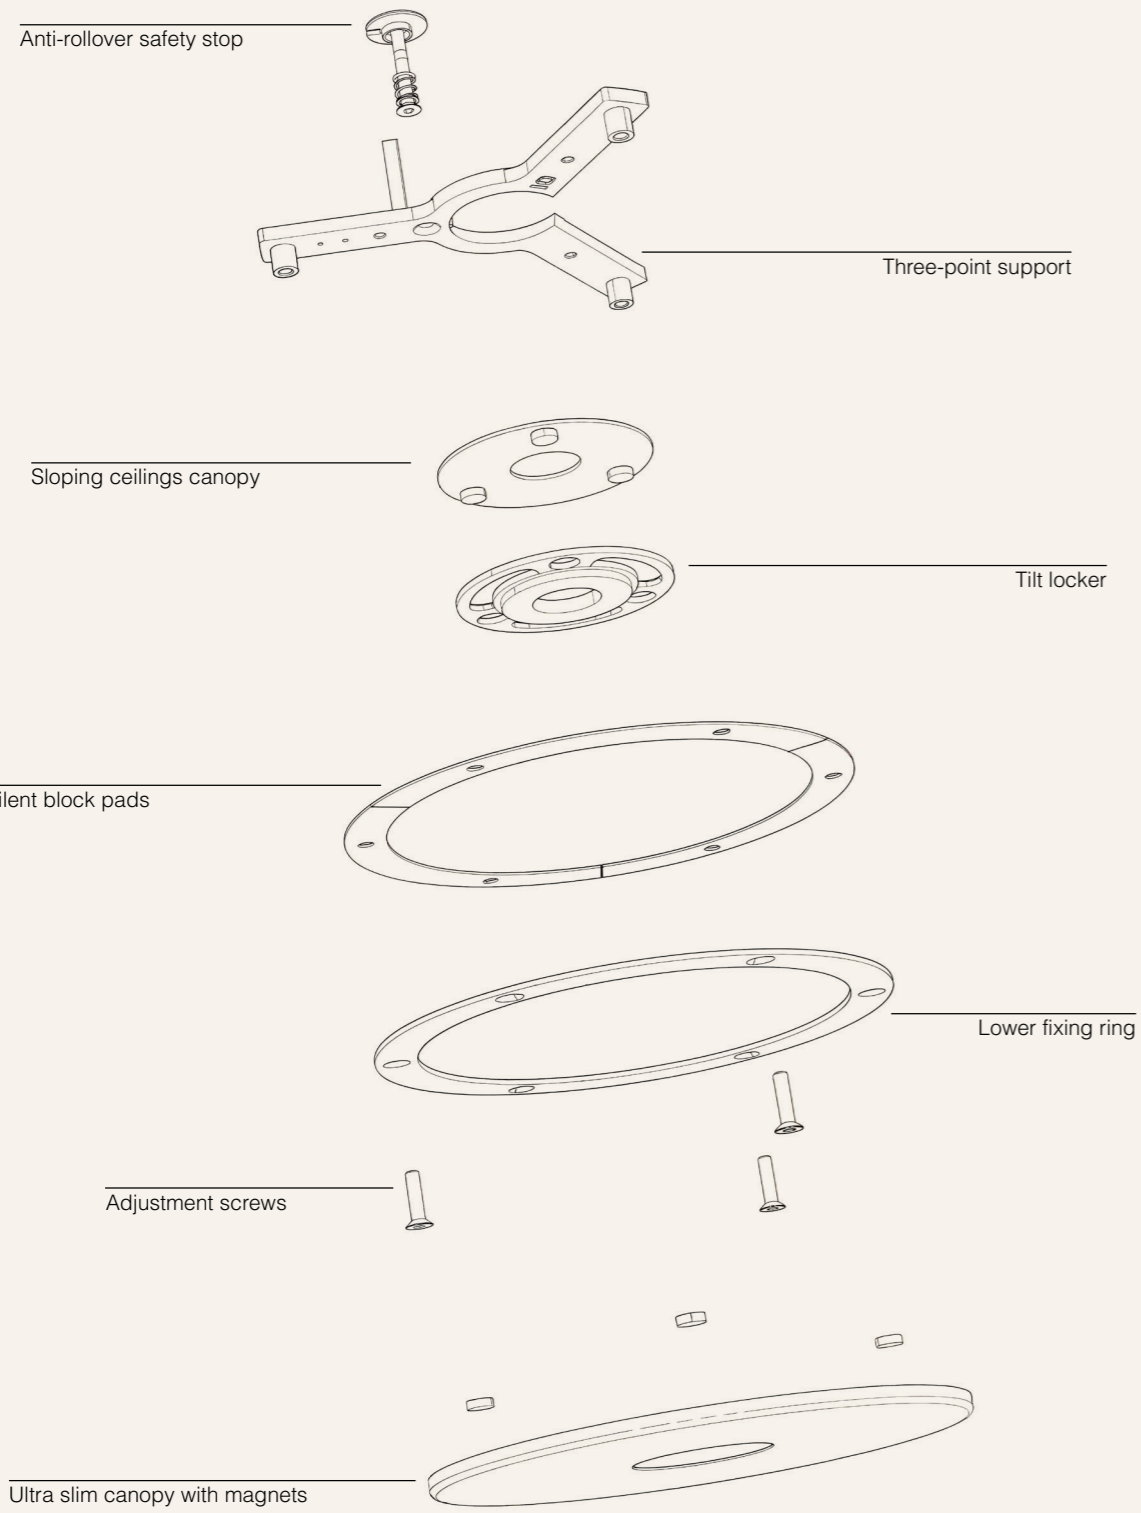

FOCUSON

**For years, ventilation had one limitation.
The visible canopy.**

FOCUSON

Recessed Mounting System

**We redefine the integration of ventilation.
Recessed mounting system for false ceilings.
No visible elements.**

Integrating without interfering

**Clear installation.
Clean result.**

1. Ceiling preparation

2. System integration and fan fixing

3. Flush finish

Instruction Manual

FOCUSON

Recessed Mounting System