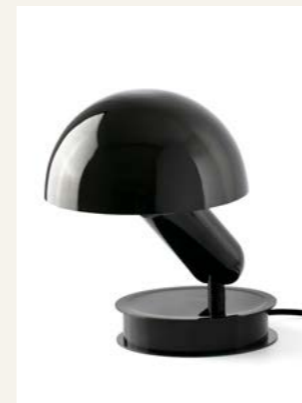

Bela

by Faro Lab

FOCUSON

“Thanks to its adjustable lampshade, Bela directs the light exactly where you need it. It is perfect as a decorative light, to illuminate your desk, or to keep you company on your nightstand.”

Its clip design allows it to be fixed to headboards, shelves, or desks, while it can also transform into an elegant table lamp with a simple accessory. Additionally, its base is carefully designed to discreetly wrap the cable, maintaining order without sacrificing style. Designed by Faro Lab and available in four unique finishes, Bela fits into any setting. The classic tones, black and white, offer timeless sophistication, while the vibrant red and blue add a bold and energetic touch, perfect for those looking to stand out.

Configuraciones y formas dinámicas

Bela es una lámpara de diseño cubista compuesta por tres elementos geométricos esenciales: una semiesfera, un cilindro y un tubo. Estos elementos interactúan entre sí, creando múltiples configuraciones y formas dinámicas.

Más que un objeto de iluminación, Bela es una pieza que invita a la interacción permitiendo que cada persona descubra su propia manera de integrarla en su entorno.

FOCUSON

Bela

by Faro Lab

FOCUSON

Clip-on & Table
Pinza y Mesa