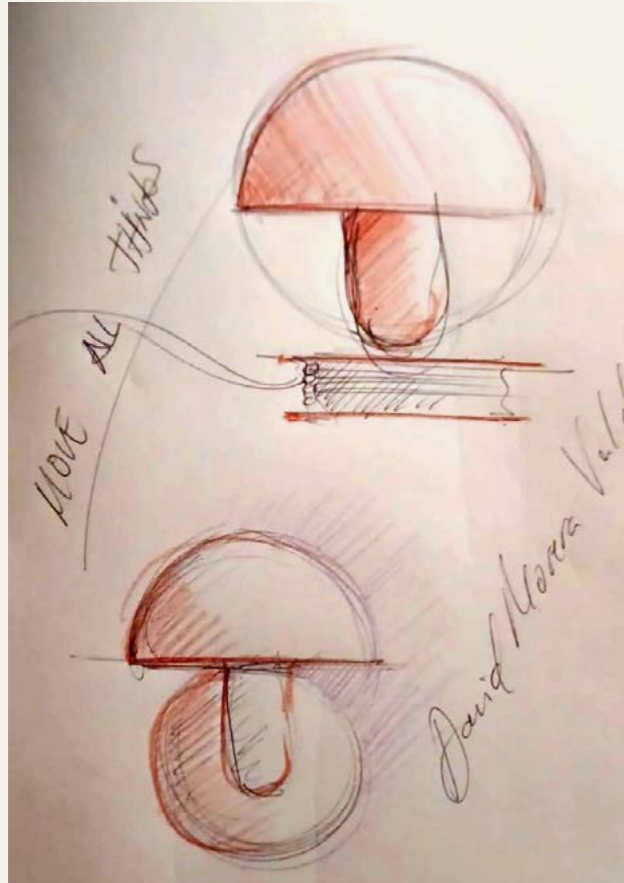

Configurations and dynamic compositions

Bela is a Cubist-inspired lamp composed of three essential geometric elements: a hemisphere, a cylinder, and a tube. These elements interact with each other, forming ever-changing configurations and dynamic compositions. Its design allows for flexibility — the user gets to decide how to use it and where to place it.

Bela can be used as a table lamp with a cable reception system or as a clip-on light that easily adapts to different environments. More than just a lighting piece, Bela invites interaction, allowing each person to discover their own way of weaving it into their space.

Configuraciones y formas dinámicas

Bela es una lámpara de diseño cubista compuesta por tres elementos geométricos esenciales: una semiesfera, un cilindro y un tubo. Estos elementos interactúan entre sí, creando múltiples configuraciones y formas dinámicas.

Su funcionalidad no está predefinida; es el usuario quien decide cómo utilizarla y en qué espacio colocarla. Bela puede usarse como lámpara de sobremesa con un sistema de recepción de cable o como una pinza lumínica adaptable a distintos entornos.

Más que un objeto de iluminación, Bela es una pieza que invita a la interacción permitiendo que cada persona descubra su propia manera de integrarla en su entorno.