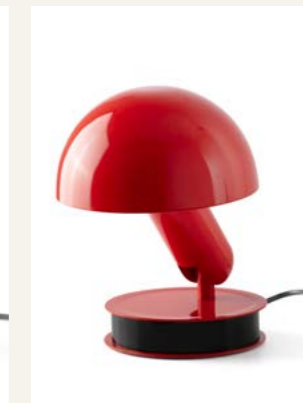

56103 ● Red

Material	Body Steel
	Shade Steel
Power	15W
Light Source	E27 G45
Class	II
Voltage (V/Hz)	100V-240V/50-60Hz
Cable	2.7 MT

H. 240/9"
W. ø146/6"
D. ø146/6"