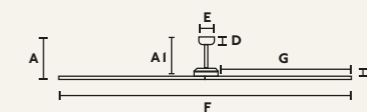

A	A1
350/13.78"	310/12.2"
B	C
40/1.57"	190/7.48"
D	E
65/2.6"	150/5.91"
F	G
ø2400/94.5"	1130/44.49"
Downrod L	Downrod ø
200/7.87"	26/1.02"

Suitable for high ceilings

Programmable 1-4-8h

FSC Certified wooden blades