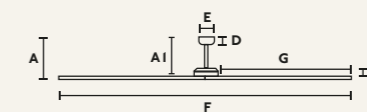

A	A1
350/13.78"	310/12.2"
B	C
40/1.57"	190/7.48"
D	E
65/2.6"	150/5.91"
F	G
ø2400/94.5"	1130/44.49"
Downrod L	Downrod ø
200/7.87"	26/1.02"

Suitable for high ceilings

Programmable 1-4-8h

FSC Certified wooden blades

Smart option

FOCUSON

Bigwood

FOCUSON

Bigwood 20

XL
Ø200 CM
 > 28 M2
> 300 SQ.FT
DC
MOTOR
 SUMMER
WINTER

34190
34190WT Tuya Smart
Body Matt Black
Blades Dark Walnut

34191
34191WT Tuya Smart
Body Matt White
Blades Pine

Material Body Steel
 Blades Pine Wood
Programmer 1-4-8hr
W 7-11-18-26-38-57
RPM 43-63-79-94-110-127
Airflow 413 m3 min
V/Hz 220V-240V/50-60Hz
Accessories ø 33987 34303 33988
Incl. downrod 200 mm

A	A1
350/13.78"	310/12.2"
B	C
40/1.57"	190/7.48"
D	E
65/2.6"	150/5.91"
F	G
ø2000/78.7"	930/36.61"
Downrod L	Downrod ø
200/7.87"	26/1.02"