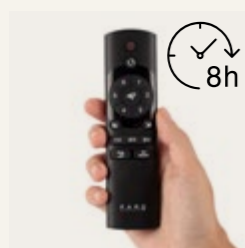

Programmable 1-4-8h