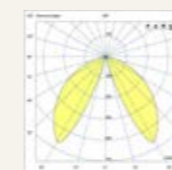

Material	Body Concrete
Power	6,5W
Light Source	SMD LED
Class	II
CRI	≥80
Voltage (V/Hz)	100V-277V/50-60Hz

H. 157/6.2"
W. 200/7.87"
D. 100/3.9"

H. 400/15.7"
W. 200/7.87"
D. 100/3.9"

H. 700/27.5"
W. 200/7.87"
D. 100/3.9"