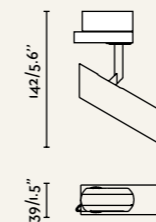

FOCUSON

Leo

by Estudi Ribaudí

FOCUSON

Track
Carril

43794 ● Matt White ● + Matt White

43795 ● Matt Black ● + Matt Black

Material	Structure Aluminium
Power	7W
Lumen Output	590lm
Light Source	COB LED 2700K
Class	II
CRI	≥90
Cable