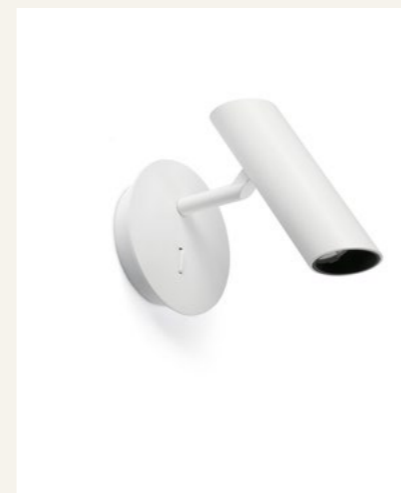

Equipped with 2700K COB LED technology, Leo provides warm, efficient, and perfectly balanced lighting, ideal for specific tasks such as reading or for creating welcoming atmospheres. With a power output of 3.5W and 299 lm, it combines low energy consumption with high-quality light. It offers precise light direction thanks to 355° rotation and a 45° adjustable head.

LEO: Minimal Design, Maximum Visual Comfort

LEO is a **minimalist table lamp** that combines **lighting precision, energy efficiency, and visual comfort**. Its adjustable optic directs light exactly where it is needed, making it an ideal solution for reading and task-oriented work.

LEO es una luminaria de sobremesa de **diseño minimalista** que combina **precisión lumínica, eficiencia energética y confort visual**. Su óptica orientable dirige la luz exactamente donde se necesita, ofreciendo una solución ideal para lectura y trabajo.

Floor lamp
Suelo

43798 Matt White + Matt White

43799 Matt Black + Matt Black

Material	Structure Aluminium
Power	3,5W
Lumen Output	299lm
Light Source	COB LED 2700K
Class	II
CRI	≥90
Cable	2m

Wall
Paret

43792 ● Matt White ● + Matt White