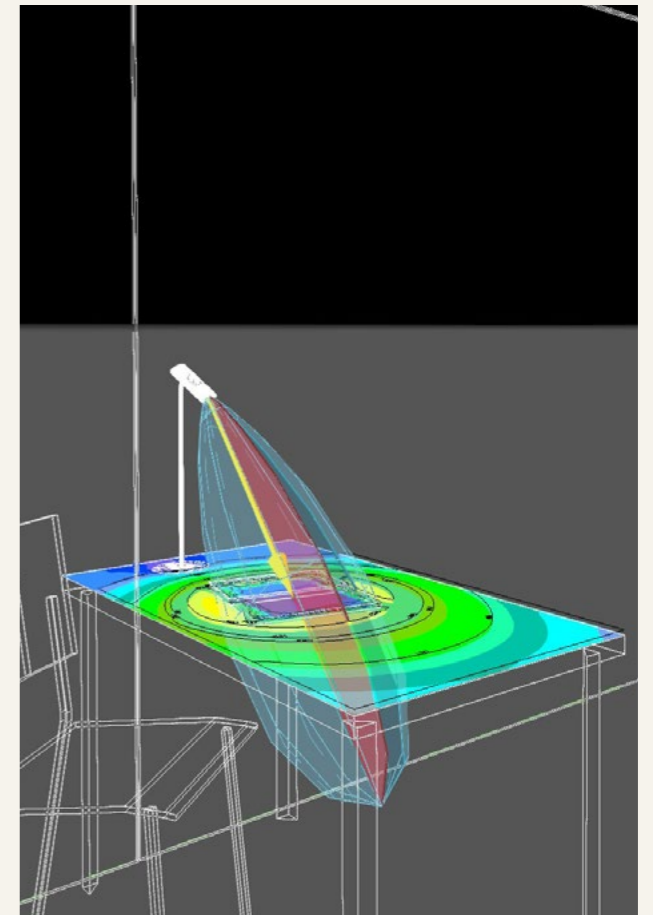

Article No. 43796_43797
 P 5.0W
 Lamp 299lm
 Luminaire 299lm
 η 99.76%
 Luminous efficacy 59.7lm/W
 CCT 3000K
 CRI 100

Table lamp
Sobremesa

43796 Matt White + Matt White

43797 Matt Black + Matt Black

Material	Structure Aluminium
Power	3,5W
Lumen Output	299lm
Light Source	COB LED 2700K
Class	II
CRI	≥90
Cable	2m