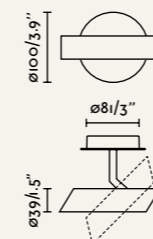

Ceiling
Techo

43790 ● Matt White ● + Matt White

43791 ● Matt Black ● + Matt Black

Material	Structure Aluminium
Power	7W
Lumen Output	590lm
Light Source	COB LED 2700K
Class	II
CRI	≥90
Cable	

Leo Recessed Accessory

43800 ● Satin Stainless

Material **Structure** Steel