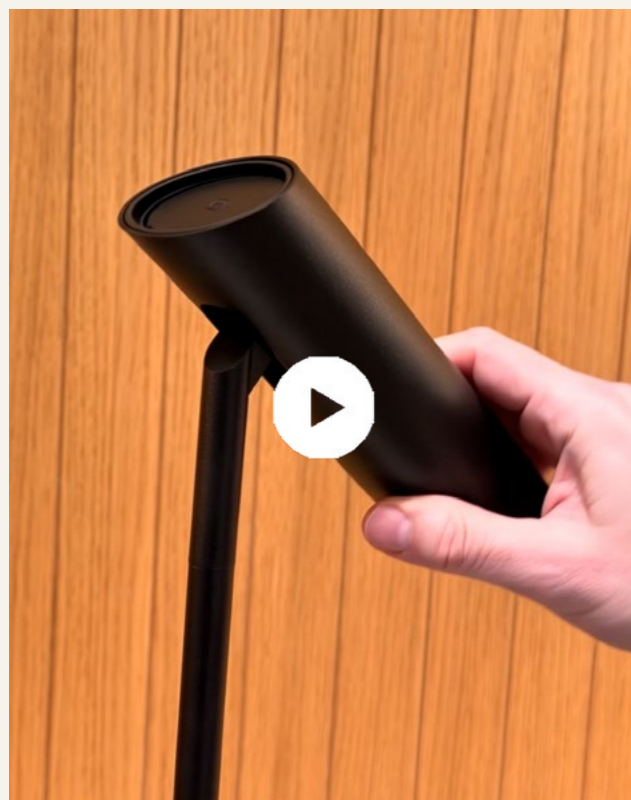

Its adjustable design allows light to be directed with precision, creating warm and balanced scenes where functionality and aesthetic sensitivity coexist in harmony.

Su diseño orientable permite dirigir la luz con precisión, creando escenas cálidas y equilibradas donde funcionalidad y sensibilidad estética conviven en armonía.

Equipped with 2700K COB LED technology, Leo provides warm, efficient, and perfectly balanced lighting, ideal for specific tasks such as reading or for creating welcoming atmospheres. With a power output of 3.5W and 299 lm, it combines low energy consumption with high-quality light. It offers precise light direction thanks to 355° rotation and a 45° adjustable head.

LEO: Minimal Design, Maximum Visual Comfort

LEO is a **minimalist table lamp** that combines **lighting precision, energy efficiency, and visual comfort**. Its adjustable optic directs light exactly where it is needed, making it an ideal solution for reading and task-oriented work.

LEO es una luminaria de sobremesa de **diseño minimalista** que combina **precisión lumínica, eficiencia energética y confort visual**. Su óptica orientable dirige la luz exactamente donde se necesita, ofreciendo una solución ideal para lectura y trabajo.