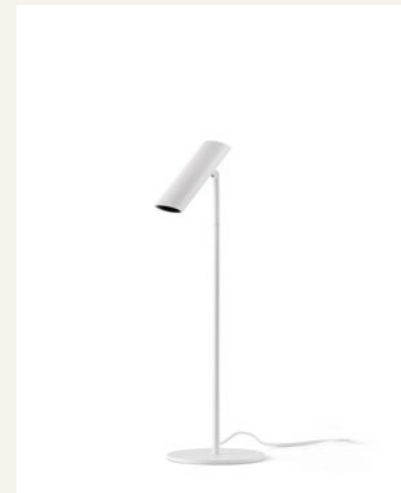

LEO: Minimal Design, Maximum Visual Comfort

LEO is a **minimalist table lamp** that combines **lighting precision, energy efficiency, and visual comfort**. Its adjustable optic directs light exactly where it is needed, making it an ideal solution for reading and task-oriented work.

LEO es una luminaria de sobremesa de **diseño minimalista** que combina **precisión lumínica, eficiencia energética y confort visual**. Su óptica orientable dirige la luz exactamente donde se necesita, ofreciendo una solución ideal para lectura y trabajo.

Article No. 43796_43797
 P 5.0W
 Lamp 299lm
 Luminaire 299lm
 η 99.76%
 Luminous efficacy 59.7lm/W
 CCT 3000K
 CRI 100

Table lamp
Sobremesa

43796 Matt White + Matt White

43797 Matt Black + Matt Black

Material	Structure Aluminium
Power	3,5W
Lumen Output	299lm
Light Source	COB LED 2700K
Class	II
CRI	≥90
Cable	2m

Floor lamp
Suelo

43798 Matt White + Matt White

43799 Matt Black + Matt Black

Material	Structure Aluminium
Power	3,5W
Lumen Output	299lm
Light Source	COB LED 2700K
Class	II
CRI	≥90
Cable	2m

Wall
Paret

43792 ● Matt White ● + Matt White