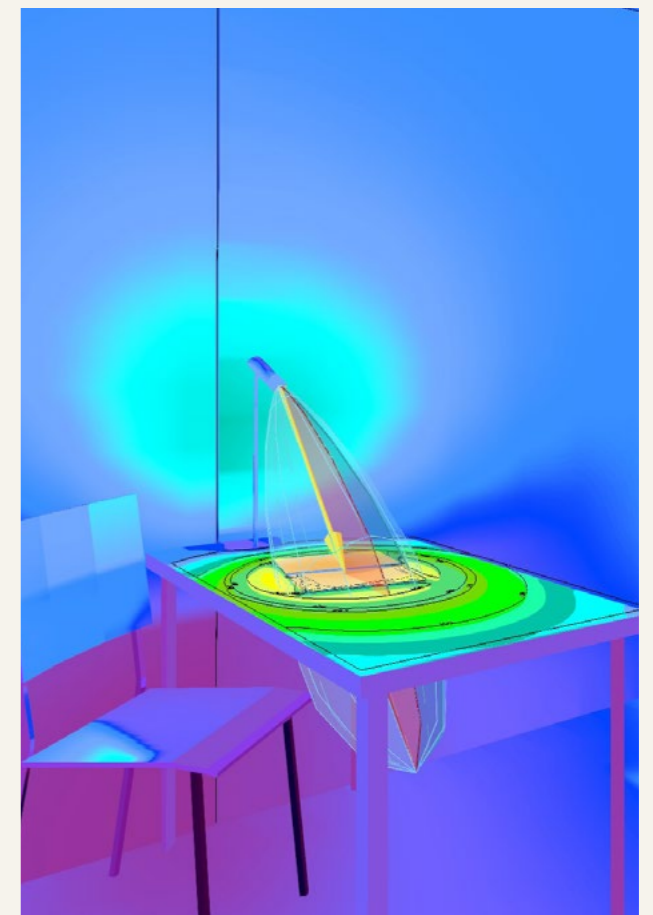

Its adjustable design allows light to be directed with precision, creating warm and balanced scenes where functionality and aesthetic sensitivity coexist in harmony.

Su diseño orientable permite dirigir la luz con precisión, creando escenas cálidas y equilibradas donde funcionalidad y sensibilidad estética conviven en armonía.

LEO: Minimal Design, Maximum Visual Comfort

LEO is a **minimalist table lamp** that combines **lighting precision, energy efficiency, and visual comfort**. Its adjustable optic directs light exactly where it is needed, making it an ideal solution for reading and task-oriented work.

LEO es una luminaria de sobremesa de **diseño minimalista** que combina **precisión lumínica, eficiencia energética y confort visual**. Su óptica orientable dirige la luz exactamente donde se necesita, ofreciendo una solución ideal para lectura y trabajo.

Article No. 43796_43797
 P 5.0W
 Lamp 299lm
 Luminaire 299lm
 η 99.76%
 Luminous efficacy 59.7lm/W
 CCT 3000K
 CRI 100

Table lamp
Sobremesa

43796 Matt White + Matt White

43797 Matt Black + Matt Black

Material	Structure Aluminium
Power	3,5W
Lumen Output	299lm
Light Source	COB LED 2700K
Class	II
CRI	≥90
Cable	2m