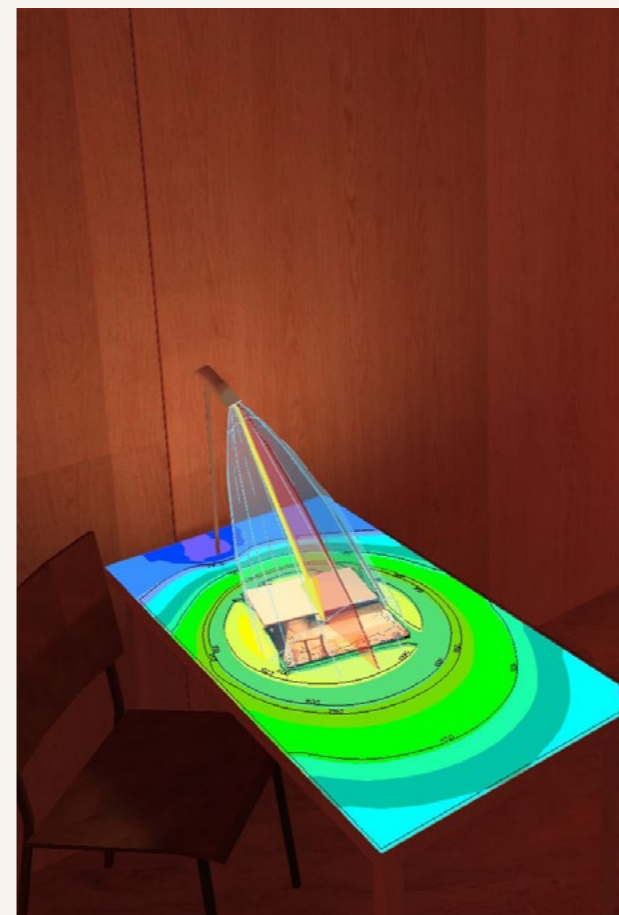

Its adjustable design allows light to be directed with precision, creating warm and balanced scenes where functionality and aesthetic sensitivity coexist in harmony.

Su diseño orientable permite dirigir la luz con precisión, creando escenas cálidas y equilibradas donde funcionalidad y sensibilidad estética conviven en armonía.

LEO: Minimal Design, Maximum Visual Comfort

LEO is a **minimalist table lamp** that combines **lighting precision, energy efficiency, and visual comfort**. Its adjustable optic directs light exactly where it is needed, making it an ideal solution for reading and task-oriented work.

LEO es una luminaria de sobremesa de **diseño minimalista** que combina **precisión lumínica, eficiencia energética y confort visual**. Su óptica orientable dirige la luz exactamente donde se necesita, ofreciendo una solución ideal para lectura y trabajo.

Article No. 43796_43797
 P 5.0W
 Lamp 299lm
 Luminaire 299lm
 η 99.76%
 Luminous efficacy 59.7lm/W
 CCT 3000K
 CRI 100

Table lamp
Sobremesa

43796 Matt White + Matt White

43797 Matt Black + Matt Black

Material	Structure Aluminium
Power	3,5W
Lumen Output	299lm
Light Source	COB LED 2700K
Class	II
CRI	≥90
Cable	2m