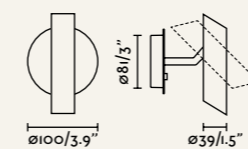

43793 ● Matt Black ● + Matt Black

Material	Structure Aluminium
Power	3,5W
Lumen Output	299lm
Light Source	COB LED 2700K
Class	II
CRI	≥90
Cable	

Leo Recessed Accessory

43800 ● Satin Stainless

Material **Structure** Steel