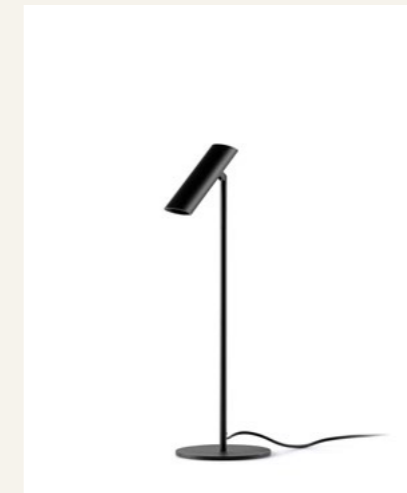

Equipped with 2700K COB LED technology, Leo provides warm, efficient, and perfectly balanced lighting, ideal for specific tasks such as reading or for creating welcoming atmospheres. With a power output of 3.5W and 299 lm, it combines low energy consumption with high-quality light. It offers precise light direction thanks to 355° rotation and a 45° adjustable head.

LEO: Minimal Design, Maximum Visual Comfort

LEO is a **minimalist table lamp** that combines **lighting precision, energy efficiency, and visual comfort**. Its adjustable optic directs light exactly where it is needed, making it an ideal solution for reading and task-oriented work.

LEO es una luminaria de sobremesa de **diseño minimalista** que combina **precisión lumínica, eficiencia energética y confort visual**. Su óptica orientable dirige la luz exactamente donde se necesita, ofreciendo una solución ideal para lectura y trabajo.

Article No. 43796_43797
 P 5.0W
 Lamp 299lm
 Luminaire 299lm
 η 99.76%
 Luminous efficacy 59.7lm/W
 CCT 3000K
 CRI 100

Table lamp
Sobremesa

43796 Matt White + Matt White

43797 Matt Black + Matt Black

Material	Structure Aluminium
Power	3,5W
Lumen Output	299lm
Light Source	COB LED 2700K
Class	II
CRI	≥90
Cable	2m