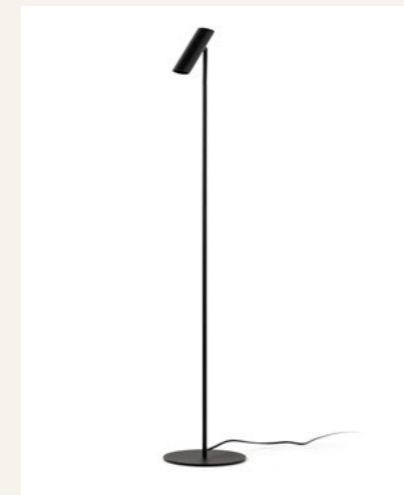

Floor lamp
Suelo

43798 ☐ Matt White ☐ + Matt White

43799 ☐ Matt Black ☐ + Matt Black

Material	Structure Aluminium
Power	3,5W
Lumen Output	299lm
Light Source	COB LED 2700K
Class	II
CRI	≥90
Cable	2m