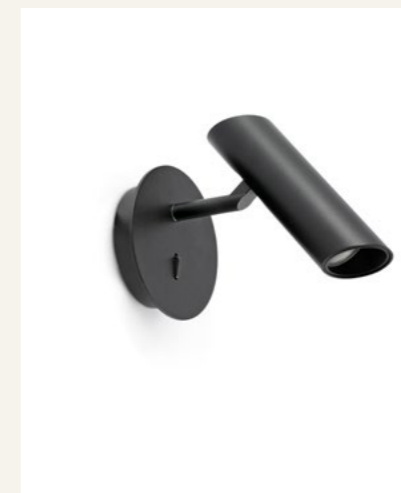

Floor lamp
Suelo

43798 Matt White + Matt White

43799 Matt Black + Matt Black

Material	Structure Aluminium
Power	3,5W
Lumen Output	299lm
Light Source	COB LED 2700K
Class	II
CRI	≥90
Cable	2m

Wall
Paret

43792 ● Matt White ● + Matt White