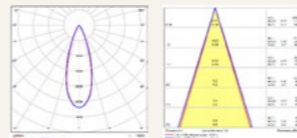

Article No. 43796_43797
 P 5.0W
 Lamp 299lm
 Luminaire 299lm
 η 99.76%
 Luminous efficacy 59.7lm/W
 CCT 3000K
 CRI 100

Table lamp
Sobremesa

43796 Matt White + Matt White

43797 Matt Black + Matt Black

Material	Structure Aluminium
Power	3,5W
Lumen Output	299lm
Light Source	COB LED 2700K
Class	II
CRI	≥90
Cable	2m