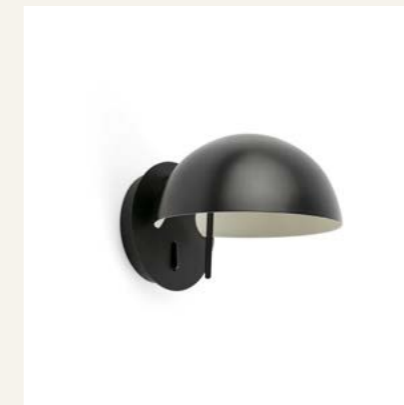

Thanks to its adjustable lampshade and height regulation, it opens up a wide range of lighting effects, making it a truly versatile collection.

Matilda conveys a sense of calm and elegance through its monochrome, understated finish, which makes it a sophisticated design that stands the test of time.

Matilda evoca calma y elegancia gracias a su acabado monocolor y sin estridencias. Una colección pensada para perdurar en el tiempo más allá de las tendencias.

Table lamp  
*Sobremesa*

20512-136 ● Beige

Adjustable and height-adjustable screen system

H. 1320/52"  
W. 196/8"  
D. 166/7"

FOCUSON

Matilda

by Faro Lab

FOCUSON

Surface  
*Superficie*

20500 ● Beige

20501 ● Black k

20502 ● Garnet

|                       |                    |
|-----------------------|--------------------|
| <b>Material</b>       | <b>Body</b> Steel  |
|                       | <b>Shade</b> Steel |
| <b>Power</b>          | 15W                |
| <b>Light Source</b>   | E14                |
| <b>Class</b>          | II                 |
| <b>Recom. Bulb</b>    | 17519              |
| <b>Voltage (V/Hz)</b> | 100V-240V/50-60Hz  |