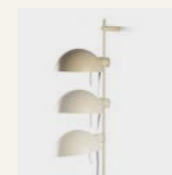

Thanks to its adjustable lampshade and height regulation, it opens up a wide range of lighting effects, making it a truly versatile collection.

Matilda conveys a sense of calm and elegance through its monochrome, understated finish, which makes it a sophisticated design that stands the test of time.

20513-137 ● Black

20514-138 ● Garnet

|                       |                    |
|-----------------------|--------------------|
| <b>Material</b>       | <b>Body</b> Steel  |
|                       | <b>Shade</b> Steel |
| <b>Power</b>          | 15W                |
| <b>Light Source</b>   | E14                |
| <b>Class</b>          | II                 |
| <b>Recom. Bulb</b>    | 17519              |
| <b>Voltage (V/Hz)</b> | 100V-240V/50-60Hz  |
| <b>Cable</b>          | 2.5 MT             |

Adjustable  
screen system

H. 430/17"  
W. 196/8"  
D. 166/7"

Floor lamp  
*Lampara de suelo*

20516-136 ● Beige

20517-137 ● Black

20518-138 ● Garnet

|                       |                    |
|-----------------------|--------------------|
| <b>Material</b>       | <b>Body</b> Steel  |
|                       | <b>Shade</b> Steel |
| <b>Power</b>          | 15W                |
| <b>Light Source</b>   | E14                |
| <b>Class</b>          | II                 |
| <b>Recom. Bulb</b>    | 17519              |
| <b>Voltage (V/Hz)</b> | 100V-240V/50-60Hz  |
| <b>Cable</b>          | 2.5 MT             |

Adjustable and height-adjustable screen system

H. 1320/52"  
W. 196/8"  
D. 166/7"

FOCUSON

Matilda

by Faro Lab

FOCUSON

Surface  
*Superficie*

20500 ● Beige