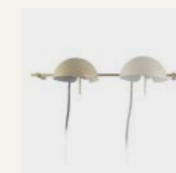

Material	Body Steel
	Shade Steel
Power	15W
Light Source	E14
Class	II
Recom. Bulb	17519
Voltage (V/Hz)	100V-240V/50-60Hz
Cable	2.5 MT

Adjustable and height-adjustable screen system