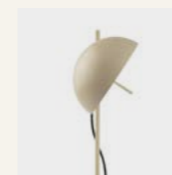

Thanks to its adjustable lampshade and height regulation, it opens up a wide range of lighting effects, making it a truly versatile collection.

Matilda conveys a sense of calm and elegance through its monochrome, understated finish, which makes it a sophisticated design that stands the test of time.

Matilda evoca calma y elegancia gracias a su acabado monocolor y sin estridencias. Una colección pensada para perdurar en el tiempo más allá de las tendencias.

Table lamp  
*Sobremesa*

20512-136 ● Beige

20513-137 ● Black

20514-138 ● Garnet

|                       |                    |
|-----------------------|--------------------|
| <b>Material</b>       | <b>Body</b> Steel  |
|                       | <b>Shade</b> Steel |
| <b>Power</b>          | 15W                |
| <b>Light Source</b>   | E14                |
| <b>Class</b>          | II                 |
| <b>Recom. Bulb</b>    | 17519              |
| <b>Voltage (V/Hz)</b> | 100V-240V/50-60Hz  |
| <b>Cable</b>          | 2.5 MT             |