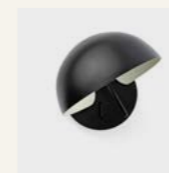

Material	Body Steel
	Shade Steel
Power	15W
Light Source	E14
Class	II
Recom. Bulb	17519
Voltage (V/Hz)	100V-240V/50-60Hz

Adjustable
screen system

H. 166/6.5"
W. 186/7"
D. 166/7"