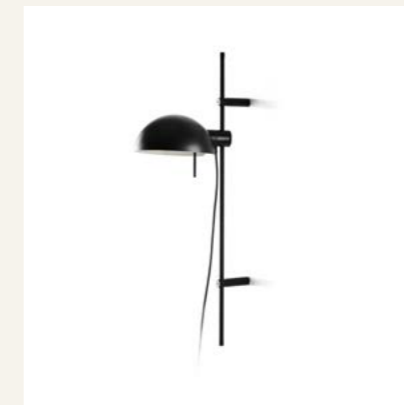

Thanks to its adjustable lampshade and height regulation, it opens up a wide range of lighting effects, making it a truly versatile collection.

Matilda conveys a sense of calm and elegance through its monochrome, understated finish, which makes it a sophisticated design that stands the test of time.

20501 ● Black k

20502 ● Garnet

|                       |                    |
|-----------------------|--------------------|
| <b>Material</b>       | <b>Body</b> Steel  |
|                       | <b>Shade</b> Steel |
| <b>Power</b>          | 15W                |
| <b>Light Source</b>   | E14                |
| <b>Class</b>          | II                 |
| <b>Recom. Bulb</b>    | 17519              |
| <b>Voltage (V/Hz)</b> | 100V-240V/50-60Hz  |

Adjustable  
screen system

H. 166/6.5"  
W. 186/7"  
D. 166/7"

Surface Linear wall  
*Superficie Pared lineal*

20508-136 ● Beige

20509-137 ● Black

20510-138 ● Garnet

|                       |                    |
|-----------------------|--------------------|
| <b>Material</b>       | <b>Body</b> Steel  |
|                       | <b>Shade</b> Steel |
| <b>Power</b>          | 15W                |
| <b>Light Source</b>   | E14                |
| <b>Class</b>          | II                 |
| <b>Recom. Bulb</b>    | 17519              |
| <b>Voltage (V/Hz)</b> | 100V-240V/50-60Hz  |
| <b>Cable</b>          | 2.5 MT             |