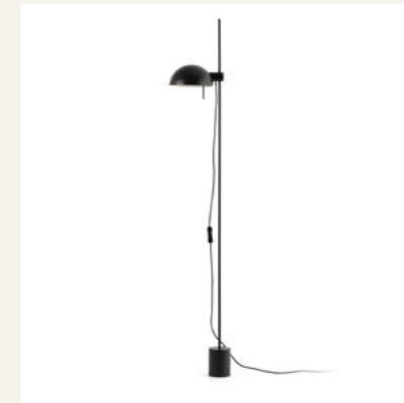

Thanks to its adjustable lampshade and height regulation, it opens up a wide range of lighting effects, making it a truly versatile collection.

Matilda conveys a sense of calm and elegance through its monochrome, understated finish, which makes it a sophisticated design that stands the test of time.

20513-137 ● Black

20514-138 ● Garnet

|                       |                    |
|-----------------------|--------------------|
| <b>Material</b>       | <b>Body</b> Steel  |
|                       | <b>Shade</b> Steel |
| <b>Power</b>          | 15W                |
| <b>Light Source</b>   | E14                |
| <b>Class</b>          | II                 |
| <b>Recom. Bulb</b>    | 17519              |
| <b>Voltage (V/Hz)</b> | 100V-240V/50-60Hz  |
| <b>Cable</b>          | 2.5 MT             |

Adjustable  
screen system

H. 430/17"  
W. 196/8"  
D. 166/7"

Floor lamp  
*Lampara de suelo*

20516-136 ● Beige

20517-137 ● Black

20518-138 ● Garnet

|                       |                    |
|-----------------------|--------------------|
| <b>Material</b>       | <b>Body</b> Steel  |
|                       | <b>Shade</b> Steel |
| <b>Power</b>          | 15W                |
| <b>Light Source</b>   | E14                |
| <b>Class</b>          | II                 |
| <b>Recom. Bulb</b>    | 17519              |
| <b>Voltage (V/Hz)</b> | 100V-240V/50-60Hz  |
| <b>Cable</b>          | 2.5 MT             |

Adjustable and height-adjustable screen system

H. 1320/52"  
W. 196/8"  
D. 166/7"

FOCUSON

Matilda

by Faro Lab

FOCUSON

Surface  
*Superficie*

20500 ● Beige