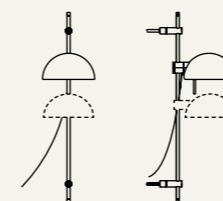

Adjustable  
screen system

H. 166/6.5"  
W. 186/7"  
D. 166/7"

Surface Linear wall  
*Superficie Pared lineal*

20508-136 ● Beige

20509-137 ● Black

20510-138 ● Garnet

|                       |                    |
|-----------------------|--------------------|
| <b>Material</b>       | <b>Body</b> Steel  |
|                       | <b>Shade</b> Steel |
| <b>Power</b>          | 15W                |
| <b>Light Source</b>   | E14                |
| <b>Class</b>          | II                 |
| <b>Recom. Bulb</b>    | 17519              |
| <b>Voltage (V/Hz)</b> | 100V-240V/50-60Hz  |
| <b>Cable</b>          | 2.5 MT             |

Adjustable and height-adjustable screen system

H. 600/24"  
W. 196/8"  
D. 166/7"

FURGO  
CATE

FARO  
BARCELONA

10  
ARO  
BARCELONA

visit us\_showrooms