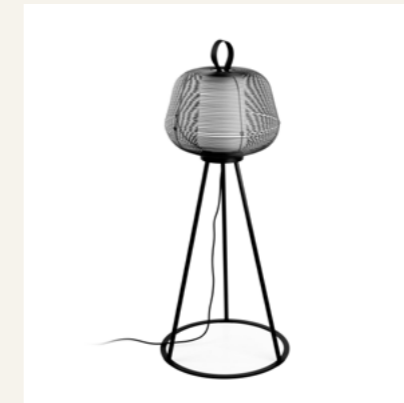

# FOCUS ON

Nara by Carrasquet

FOCUSON

Nara

by Carrasquet

FOCUSON

“Nara illuminates outdoor spaces with warmth and elegance, harmonizing human comfort and nature’s rhythm to preserve the serenity of the night.”

*designed by Carrasquet*

The design of Nara, created by Carrasquet Studio, embraces warmth and sophistication for terraces and gardens. This outdoor lighting family aims to blend seamlessly into the décor, offering visual comfort and focusing on user wellbeing. But what truly sets Nara apart is its commitment to the environment and its respect for biodiversity after dark. To achieve this, it comes with an opal diffuser that keeps light dispersion in check, helping to prevent light pollution and supporting a more sustainable nighttime atmosphere in tune with nature.

The Nara collection adapts to any need thanks to its three versions: table lamp, pendant, and floor lamp.

El diseño de Nara, a cargo del estudio Carrasquet, es una apuesta por la calidez y la sofisticación en terrazas y jardines. Esta familia de luminarias de exterior busca convertirse en un elemento decorativo más, ofreciendo un confort visual y poniendo el foco en el bienestar del usuario. Sin embargo, el verdadero valor de Nara reside en su compromiso con el entorno y su respeto por la biodiversidad durante las horas de oscuridad. Para ello, incorpora un difusor opal que controla la dispersión de la luz, evitando la contaminación lumínica y favoreciendo un ambiente nocturno más sostenible y en armonía con la naturaleza.

H. 350/13.8"  
W. ø460/18.1"

Floor  
*Suelo*

IP65

**72103-155** ● Beige  
● Opal White

**72103-156** ● Matt Black  
● Opal White

**72103-157** ● Rust Brown  
● Opal White

<b>Material</b>	<b>Body</b> Steel
	<b>Diff</b> Opal White PEMD
<b>Light Source</b>	1 E27 max. 12W
<b>Bulb incl.</b>	No
<b>Recom. Bulb</b>	17070
<b>Class</b>	II
<b>Cable</b>	2.5 MT