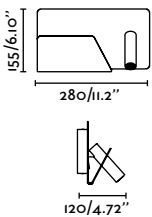

Suau tray left
Nahtrang

- 62124 ● Matt White 157,10€
- 62125 ● Grey 157,10€

Material	Body Aluminium+Steel
Power	3W
Lumen Output	140lm
Light Source	HIGH POWER LED 3000K
Reader	3W, 3000K, 140lm
Class	I
CRI	>80
Voltage (V/Hz)	100V-240V/50-60Hz
Beam angle	30°

Suau tray right
Nahtrang

- 62122 ● Matt White 157,10€
- 62123 ● Grey 157,10€

Material	Body Aluminium+Steel
Power	3W
Lumen Output	140lm
Light Source	HIGH POWER LED 3000K
Reader	3W, 3000K, 140lm
Class	I
CRI	>80
Voltage (V/Hz)	100V-240V/50-60Hz
Beam angle	30°