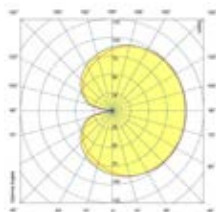

Levita table
Nahtrang

- 29692D ● Shiny Gold 441,60€
- 29697 ● Matt Black 434,40€

Material	Body Steel
	Diff Glass + Opal
Power	7W
Lumen Output	700lm
Light Source	SMD LED 2700K
Dimmable W	1w 95lm / 4w 380lm / 6w 570lm
Class	II
CRI	>80
Voltage (V/Hz)	220V-240V/50-60Hz
Cable	2 MT

Levita floor
Nahtrang

- 29693D ● Shiny Gold 545,40€
- 29698 ● Matt Black 534,90€

Material	Body Steel
	Diff Glass + Opal
Power	7W
Lumen Output	700lm
Light Source	SMD LED 2700K
Dimmable W	1w 95lm / 4w 380lm / 6w 570lm
Class	II
CRI	>80
Voltage (V/Hz)	220V-240V/50-60Hz
Cable	2 MT