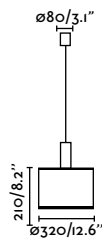

*Structures and shades also sold separately 598-601