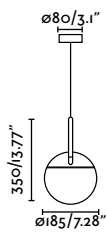

Mine Glass
Nahtrang

- 28375 Matt White 173,30€
- 28376 Dark Grey 173,30€

Material	Body Aluminium+Wood
	Diff Glass + Opal
Light Source	1 E27 max. 15W
Bulb incl.	No
Recom. Bulb	17463
Class	II
Voltage (V/Hz)	100V-240V/50-60Hz
Cable	4 MT

Mine PC
Nahtrang

- 28209 Matt White 180,10€
- 28210 Dark Grey 180,10€

Material	Body Aluminium+Wood
	Diff PC + Opal
Light Source	1 E27 max. 15W
Bulb incl.	No
Recom. Bulb	17463
Class	II
Voltage (V/Hz)	100V-240V/50-60Hz
Cable	4 MT