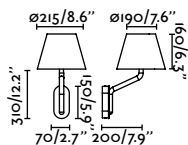

*Structures and shades also sold separately 598-601