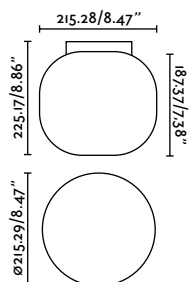

# CEILING

**Amelia**  
Héctor Serrano

IP44

- 68610  Matt White 116,20€  
68611  Matt Black 116,20€

<b>Material</b>	Body Steel
	Diff Glass + Opal White
<b>Light Source</b>	1 E27 max. 15W
<b>Bulb incl.</b>	No
<b>Recom. Bulb</b>	17463
<b>Class</b>	II
<b>Voltage (V/Hz)</b>	100V-240V/50-60Hz