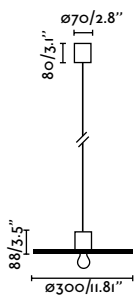

Confetti 300
Nutcreatives

68600-50 Matt Black + White & Black 132,80€

Material	Body Aluminium
	Shade Recycled PET
Light Source	1 E27 max. 15W
Bulb incl.	No
Recom. Bulb	17463
Class	II
Voltage (V/Hz)	100V-240V/50-60Hz
Cable	1.5 MT

Confetti 450
Nutcreatives

68600-51 Matt Black + White & Black 160,00€

Material	Body Aluminium
	Shade Recycled PET
Light Source	1 E27 max. 15W
Bulb incl.	No
Recom. Bulb	17464
Class	II
Voltage (V/Hz)	100V-240V/50-60Hz
Cable	1.5 MT