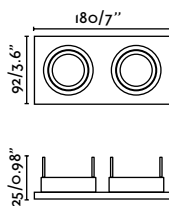

Radon SQ

- 43396 Matt White 17,70€
- 43406 Matt Black 17,80€

Material	Body Aluminium
Light Source	1 GU10 max. 8W
Bulb incl.	No
Recom. Bulb	17316
Voltage (V/Hz)	100V-240V/50-60Hz
Socket incl.	No
Recom. Socket	43065
Cut out	ø80

Radon RCT

- 43397 Matt White 35,00€
- 43407 Matt Black 35,00€

Material	Body Aluminium
Light Source	2 GU10 max. 8W
Bulb incl.	No
Recom. Bulb	17316
Voltage (V/Hz)	100V-240V/50-60Hz
Socket incl.	No
Recom. Socket	43065
Cut out	80x170

Radon R

- 43398 Matt White 17,70€
- 43408 Matt Black 17,80€

Material	Body Aluminium
Light Source	1 GU10 max. 8W
Bulb incl.	No
Recom. Bulb	17316
Voltage (V/Hz)	100V-240V/50-60Hz
Socket incl.	No
Recom. Socket	43065
Cut out	ø80