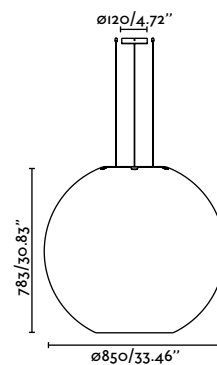

Aire 450
Héctor Serrano

20406

●● White + Translucent
1.830,00€

Aire 650
Héctor Serrano

20407

●● White + Translucent
2.870,00€

Aire 850
Héctor Serrano

20408

●● White + Translucent
3.895,00€

Shade Recycled PETG	
Light Source	E27 max. 15W
Bulb incl.	No
Recom. Bulb	17478
Class	II
Voltage (V/Hz)	220V-240V/50-60Hz
Cable	2 MT

Shade Recycled PETG	
Light Source	E27 max.
Bulb incl.	No
Recom. Bulb	17478
Class	II
Voltage (V/Hz)	100V-240V/50-60Hz
Cable	3 MT

Shade Recycled PETG	
Light Source	E27 max. 18W
Bulb incl.	No
Recom. Bulb	17478
Class	II
Voltage (V/Hz)	100V-240V/50-60Hz
Cable	3 MT