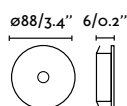

# Canopy recessed

With frame

64231 ● 62,50€

Trimless

64232 62,50€

Compatible in these situations