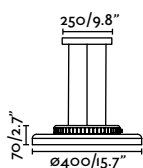

64261 ● Shiny Black 341,40€

Material	Body Aluminium
	Diff PMMA + Opal
Power	38W
Lumen Output	1700lm
Light Source	SMD LED 3000K
Class	I
CRI	>80
Voltage (V/Hz)	100V-240V/50-60Hz
Cable	1.1 MT