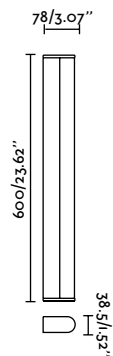

Tide

NEW

indoor

Surface