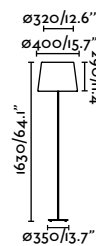

29958 ●● Matt White + White 313,35€

Material	Body Steel
	Diff Textile + White
	Shade Textile
Light Source	1 E27 max. 15W
Bulb incl.	No
Recom. Bulb	17464
Class	II
Voltage (V/Hz)	100V-240V/50-60Hz
Cable	1.7 MT

Wall
424