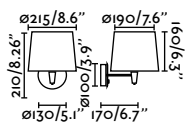

*Structures and shades also sold separately 598-601