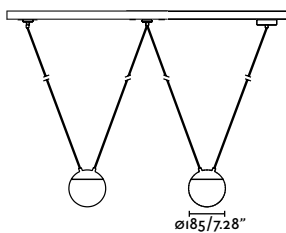

Mine PC Space 2L
Nahtrang

- 28209-2L Matt White 396,20€
  28210-2L Dark Grey 396,20€

Material	Body Aluminium+Wood
	Diff PC + Opal
Light Source	2 E27 max. 15W
Bulb incl.	No
Recom. Bulb	17463
Class	II
Voltage (V/Hz)	100V-240V/50-60Hz
Cable	4 MT

Mine Glass Space 3L
Nahtrang

- 28375-3L Matt White 568,15€
  28376-3L Dark Grey 568,15€

Material	Body Aluminium+Wood
	Diff Glass + Opal
Light Source	3 E27 max. 15W
Bulb incl.	No
Recom. Bulb	17463
Class	II
Voltage (V/Hz)	100V-240V/50-60Hz
Cable	6 MT

Mine PC Space 3L
Nahtrang

- 28209-3L Matt White 585,20€
  28210-3L Dark Grey 585,20€

Material	Body Aluminium+Wood
	Diff PC + Opal
Light Source	3 E27 max. 15W
Bulb incl.	No
Recom. Bulb	17463
Class	II
Voltage (V/Hz)	100V-240V/50-60Hz
Cable	6 MT