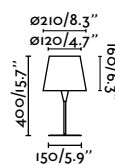

*Structures and shades also sold separately 598-601