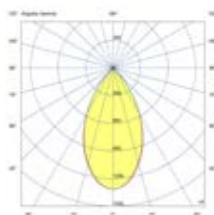

Rel 75

- 64198 Matt White 126,70€
- 64199 Matt Black 126,70€

Material	Body Aluminium Diff Glass + Transparent
Power	15W
Lumen Output	1340lm
Light Source	COB LED 2700K
Class	II
CRI	>80
Voltage (V/Hz)	220V-240V/50-60Hz
Beam angle	60°

Rel 100

- 64200 Matt White 199,40€
- 64201 Matt Black 199,40€

Material	Body Aluminium Diff Glass + Transparent
Power	25W
Lumen Output	2230lm
Light Source	COB LED 2700K
Class	II
CRI	>80
Voltage (V/Hz)	220V-240V/50-60Hz
Beam angle	60°