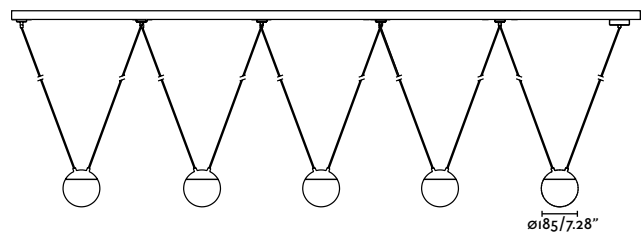

Tell us your needs and we will make it happen

Send your demand on customize@faro.es