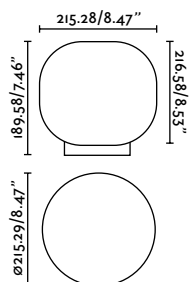

- 28430 Matt White 120,10€
- 28431 Matt Black 120,10€

Material	Body Steel
	Diff Glass + Opal White
Light Source	E27 max. 15W
Bulb incl.	No
Recom. Bulb	17463
Class	II
Voltage (V/Hz)	100V-240V/50-60Hz
Cable	1.5 MT

Ceiling
280