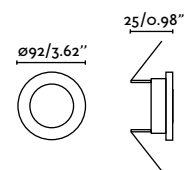

Radon SQ

- 43396 Matt White 17,70€
- 43406 Matt Black 17,80€

Material	Body Aluminium
Light Source	1 GU10 max. 8W
Bulb incl.	No
Recom. Bulb	17316
Voltage (V/Hz)	100V-240V/50-60Hz
Socket incl.	No
Recom. Socket	43065
Cut out	ø80

Radon RCT

- 43397 Matt White 35,00€
- 43407 Matt Black 35,00€

Material	Body Aluminium
Light Source	2 GU10 max. 8W
Bulb incl.	No
Recom. Bulb	17316
Voltage (V/Hz)	100V-240V/50-60Hz
Socket incl.	No
Recom. Socket	43065
Cut out	80x170

Radon R

- 43398 Matt White 17,70€
- 43408 Matt Black 17,80€

Material	Body Aluminium
Light Source	1 GU10 max. 8W
Bulb incl.	No
Recom. Bulb	17316
Voltage (V/Hz)	100V-240V/50-60Hz
Socket incl.	No
Recom. Socket	43065
Cut out	ø80