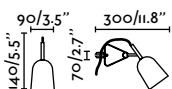

**Accessories**

- 51129  Black **5,80€**

indoor

Surface