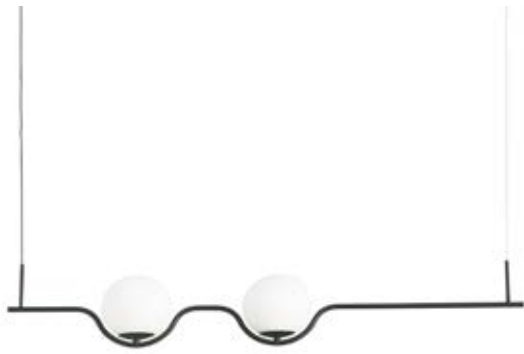

Levita
Nahtrang

incl.

- 29691 Shiny Gold 565,50€
- 29696 Matt Black 533,50€

Material	Body Steel
	Diff Glass + Opal
Power	14W
Lumen Output	1400lm
Light Source	SMD LED 2700K
Class	I
CRI	>80
Voltage (V/Hz)	220V-240V/50-60Hz
Cable	1.5 MT

Levita pendant floor
Nahtrang

incl.

- 29694 Shiny Gold 440,60€
- 29699 Matt Black 426,70€

Material	Body Steel
	Diff Glass + Opal
Power	7W
Lumen Output	700lm
Light Source	SMD LED 2700K
Class	II
CRI	>80
Voltage (V/Hz)	220V-240V/50-60Hz
Cable	1.5 MT

*Max. ceiling height 3mts.