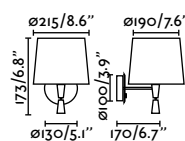

*Structures and shades also sold separately 598-601