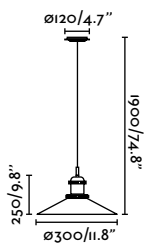

65071

● Old Gold + Transparent 119,50€

Material	Body Steel+Glass
	Shade Glass
Light Source	1 E27 max. 15W
Bulb incl.	No
Recom. Bulb	17428
Class	I
Voltage (V/Hz)	100V-240V/50-60Hz
Cable	1.5 MT