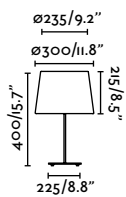

Sweet table
Estudi Ribaudí

29955 ●● Matt Black + Black 189,60€

Material	Body Steel
	Diff Textile + Black
	Shade Textile
Light Source	1 E27 max. 15W
Bulb incl.	No
Recom. Bulb	17463
Class	II
Voltage (V/Hz)	100V-240V/50-60Hz
Cable	1.9 MT

Sweet floor
Estudi Ribaudí

29958 ●● Matt White + White 313,35€

Material	Body Steel
	Diff Textile + White
	Shade Textile
Light Source	1 E27 max. 15W
Bulb incl.	No
Recom. Bulb	17464
Class	II
Voltage (V/Hz)	100V-240V/50-60Hz
Cable	1.7 MT

Wall
424