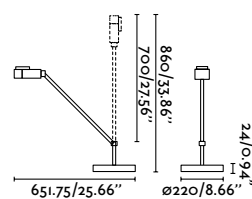

- 57312 Matt White 459,00€
- 57313 Black 459,00€
- 57314 Yellow 459,00€

Material	Body Aluminium+Steel
	Diff PMMA + Transparent
Power	6W
Lumen Output	410lm
Light Source	SMD LED
Dimmable K	2700 - 4800K
Class	II
CRI	>80
Voltage (V/Hz)	100V-240V/50-60Hz
Cable	1.9 MT

Wall
352