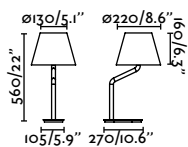

*Structures and shades also sold separately 598-601