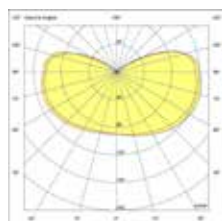

Moy
Nahtrng

IP44 incl.

- 40090 ● Satin Gold **95,40€**
- 40091 ● Chrome **95,40€**
- 40092 ● Bronze **95,40€**
- 40093 ● Matt Black **92,70€**

Material	Body Steel
	Diff Glass + Opal
Power	4W
Lumen Output	300lm
Light Source	SMD LED 3000K
Class	II
CRI	>80
Voltage (V/Hz)	100V-240V/50-60Hz

Joy
Nahtrng

incl.

- 64027 ● Matt Black **94,30€**
- 64028 ● Matt White **94,30€**

Material	Body Aluminium
	Diff Glass + Opal
Power	3W
Lumen Output	280lm
Light Source	SMD LED 3000K
Class	I
CRI	>80
Voltage (V/Hz)	100V-240V/50-60Hz

Levita
Nahtrng

incl.

- 29690 ● Shiny Gold **312,60€**
- 29695 ● Matt Black **273,50€**

Material	Body Steel
	Diff Glass + Opal
Power	7W
Lumen Output	570lm
Light Source	SMD LED 2700K
Class	I
CRI	>80
Voltage (V/Hz)	100V-240V/50-60Hz