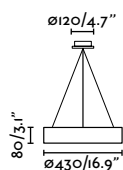

64261 ● Shiny Black 341,40€

Material	Body Aluminium
	Diff PMMA + Opal
Power	38W
Lumen Output	1700lm
Light Source	SMD LED 3000K
Class	I
CRI	>80
Voltage (V/Hz)	100V-240V/50-60Hz
Cable	1.1 MT