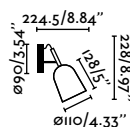

- 28257 ●● Matt Black + Black **94,50€**
- 28258 ●● Matt Black + White **94,50€**
- 28259 ●● Matt Black + Green **94,50€**
- 28274 ●● Matt Black + Blue **94,50€**
- 28275 ●● Matt Black + Pink **94,50€**

Material	Body Steel
	Shade Steel
Light Source	1 E14 max. 8W
Bulb incl.	No
Recom. Bulb	17461
Class	II
Voltage (V/Hz)	100V-240V/50-60Hz

Suspended Table&Floor
170 60