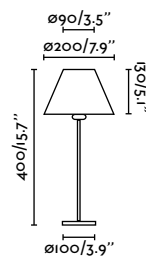

68423

● ● Satin Nickel + White 65,00€

Material	Body Steel
	Shade Textile
Light Source	1 E27 max. 15W
Bulb incl.	No
Recom. Bulb	17463
Class	II
Voltage (V/Hz)	100V-240V/50-60Hz
Cable	1.8 MT