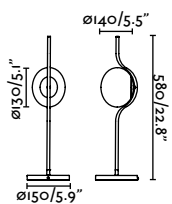

Levita table
Nahtrang

- 29692D ● Shiny Gold 441,60€
- 29697 ● Matt Black 434,40€

Material	Body Steel
	Diff Glass + Opal
Power	7W
Lumen Output	700lm
Light Source	SMD LED 2700K
Dimmable W	1w 95lm / 4w 380lm / 6w 570lm
Class	II
CRI	>80
Voltage (V/Hz)	220V-240V/50-60Hz
Cable	2 MT

Levita floor
Nahtrang

- 29693D ● Shiny Gold 545,40€
- 29698 ● Matt Black 534,90€

Material	Body Steel
	Diff Glass + Opal
Power	7W
Lumen Output	700lm
Light Source	SMD LED 2700K
Dimmable W	1w 95lm / 4w 380lm / 6w 570lm
Class	II
CRI	>80
Voltage (V/Hz)	220V-240V/50-60Hz
Cable	2 MT