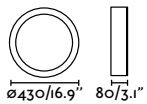

Cocotte 430
Jordi Llopis

- 64250 ● Shiny White **207,00€**
- 64251 ● Shiny Black **207,00€**

Material	Body Aluminium Diff PMMA + Opal
Power	30W
Lumen Output	1300lm
Light Source	SMD LED 3000K
Class	I
CRI	>80
Voltage (V/Hz)	220V-240V/50-60Hz

Cocotte 550
Jordi Llopis

- 64183 ● Shiny Black **280,40€**

Material	Body Aluminium Diff PMMA + Opal
Power	38W
Lumen Output	1700lm
Light Source	SMD LED 3000K
Class	I
CRI	>80
Voltage (V/Hz)	100V-240V/50-60Hz