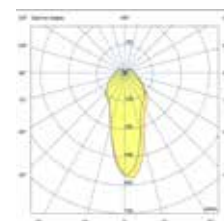

Perla
Àlex & Manel Llusçà

IP44

- 40085 Old Gold **95,40€**
- 40086 Chrome **95,40€**
- 40087 Bronze **95,40€**
- 40088 Black **92,70€**

Material	Body Steel
	Diff Glass + Opal
Light Source	1 G9 max. 6W
Bulb incl.	No
Recom. Bulb	17443
Class	II
Voltage (V/Hz)	100V-240V/50-60Hz

Bianca
Àlex & Manel Llusçà

IP44

- 63510 Chrome **70,80€**

Material	Body Aluminium
	Diff Glass + Opal
Light Source	1 G9 max. 6W
Bulb incl.	No
Recom. Bulb	17443
Class	II
Voltage (V/Hz)	100V-240V/50-60Hz

Brume
Àlex & Manel Llusçà

IP44

- 40076 Anthracite **163,00€**

Material	Body Steel
	Diff Glass + Opal
Power	3W
Lumen Output	200lm
Light Source	SMD LED 2700K
Class	II
CRI	>80
Voltage (V/Hz)	100V-240V/50-60Hz