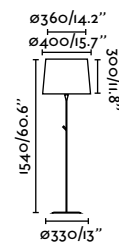

*Structures and shades also sold separately 598-601