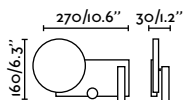

Klee Left
Isaac Piñeiro

NEW

- 20066   Textured Grey + Black **217,95€**
- 20059 NEW   Textured Black + Black **217,95€**

Material	Body Steel+Melamine Diff PMMA + Opal
Power	10W
Lumen Output	1021lm
Light Source	COB LED 2700K
Dimmable W	6w 690lm / 10w 1021lm
Reader	3W, 2700K, 85lm
Class	II
CRI	>=90
Voltage (V/Hz)	220V-240V/50-60Hz
Beam angle	45°

Klee right
Isaac Piñeiro

NEW

- 20065   Textured Grey + Black **217,95€**
- 20058 NEW   Textured Black + Black **217,95€**

Material	Body Steel+Melamine Diff PMMA + Opal
Power	10W
Lumen Output	1021lm
Light Source	COB LED 2700K
Dimmable W	6w 690lm / 10w 1021lm
Reader	3W, 2700K, 85lm
Class	II
CRI	>=90
Voltage (V/Hz)	220V-240V/50-60Hz
Beam angle	45°