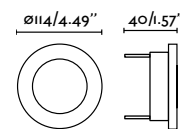

Argon SQ

1. 43402 ● Matt White 21,00€
   43412 ● Matt Black 21,00€

Material	Body Aluminium
Light Source	1 GU10 max. 8W
Bulb incl.	No
Recom. Bulb	17316
Voltage (V/Hz)	100V-240V/50-60Hz
Socket incl.	No
Recom. Socket	43065
Cut out	100x100

Argon RCT

1. 43403 ● Matt White 39,80€
   43413 ● Matt Black 40,00€

Material	Body Aluminium
Light Source	2 GU10 max. 8W
Bulb incl.	No
Recom. Bulb	17316
Voltage (V/Hz)	100V-240V/50-60Hz
Socket incl.	No
Recom. Socket	43065
Cut out	220x102

Argon R

1. 43401 ● Matt White 21,00€
   43411 ● Matt Black 21,00€

Material	Body Aluminium
Light Source	1 GU10 max. 8W
Bulb incl.	No
Recom. Bulb	17316
Voltage (V/Hz)	100V-240V/50-60Hz
Socket incl.	No
Recom. Socket	43065
Cut out	ø100