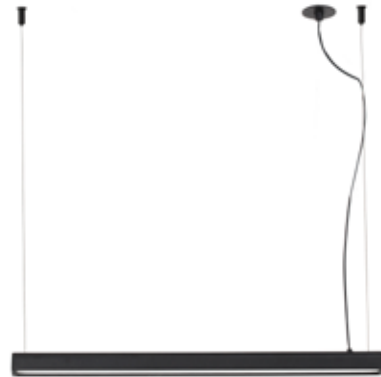

Vico 1150
Faro Lab

incl. DIM TRIAC L

61103 ● Matt Black 387,50€

Vico 1150 canopy recessed

61104 ● Matt Black 464,40€

Material	Body Aluminium
	Diff PC + Opal
Power	30W
Lumen Output	2800lm
Light Source	MODULO LED 2700K
Class	II
CRI	>=90
Voltage (V/Hz)	220V-240V/50Hz
Cable	2 MT

Join kir accessory

61117 ● Matt Black 12,70€

*More dimmable options under request