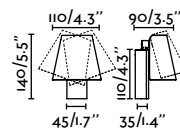

Aurea
Estudi Ribaudí

62115 ● Matt White 95,00€

Material	Body Steel
	Diff PC + Opal
Power	8W
Lumen Output	300lm
Light Source	SMD LED 2700K
Class	I
CRI	>80
Voltage (V/Hz)	220V-240V/50-60Hz

Le Petit
Àlex & Manel Llusçà

62161 ● Matt White 104,00€
62162 ● Matt Black 104,00€
62163 ● Satin Gold 123,00€
62164 ● Bronze 123,00€

Material	Body Steel
Power	4W
Lumen Output	130lm
Light Source	SMD LED 3000K
Class	II
CRI	>80
Voltage (V/Hz)	100V-240V/50-60Hz