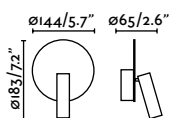

1. 68467 Matt White + Shiny White **129,40€**
   68468 Matt Black + Shiny Black **129,40€**

Material	Body Steel
Power	3W
Lumen Output	240 lm
Light Source	COB LED 2700K
Class	I
CRI	>=80
Voltage (V/Hz)	220V-240V/50-60Hz
Beam angle	45°