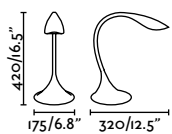

Otto

- 52064 Matt Black 66,50€
- 52065 Matt White 66,50€

Material	Body ABS+Silicone Diff PMMA + Opal
Power	6W
Lumen Output	500lm
Light Source	SMD LED 4000K
Class	II
CRI	>80
Voltage (V/Hz)	220V-240V/50-60Hz
Cable	1.8 MT

Lena

- 52057 Shiny White 56,80€
- 52058 Shiny Black 56,80€

Material	Body Aluminium+ABS+Silicone Diff Glass + Translucent
Power	3W
Lumen Output	300lm
Light Source	SMD LED 4000K
Class	II
CRI	>80
Voltage (V/Hz)	100V-240V/50-60Hz
Beam angle	70°
Cable	1.8 MT