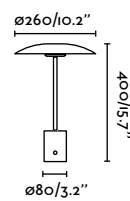

Ten
Faro Lab

- 62156 Shiny Copper **49,90€**
- 62157 Satin Gold **49,90€**
- 62168 Matt White **44,30€**
- 62169 Matt Black **44,30€**

Material	Body Steel
Light Source	1 E27 max. 15W
Bulb incl.	No
Recom. Bulb	17464
Class	II
Voltage (V/Hz)	100V-240V/50-60Hz
Cable	1.5 MT

Hoshi
Xjer Studio

- 28387 Satin Gold + Matt Black **306,60€**
- 28388 Black + Copper **306,60€**

Material	Body Steel
	Diff PC + Opal
Power	12W
Lumen Output	930lm
Light Source	SMD LED 2700K
Class	II
CRI	>80
Voltage (V/Hz)	100V-240V/50-60Hz
Cable	2 MT