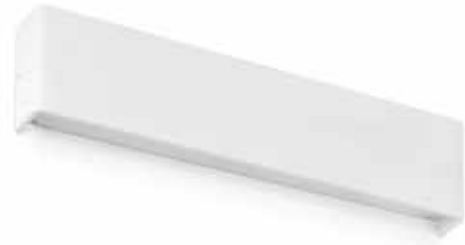

Nash 370

- 62820 Matt White **165,70€**
- 62822 Matt Black **165,70€**

Material	Body Aluminium
	Diff PC + Opal
Power	16W
Lumen Output	990lm
Light Source	SMD LED 3000K
Class	I
CRI	>80
Voltage (V/Hz)	220V-240V/50-60Hz