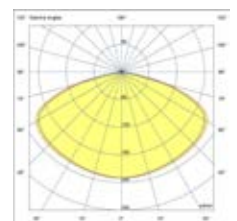

# Domino & Navi

This plaster luminaire is fully integrated into the wall.

As it is made of plaster, it can be painted the same colour as the wall and integrate it into the space.