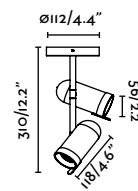

Link
Estudi Ribaudí

- 29877 Matt White **72,00€**
- 29878 Matt Black **72,00€**

Orleans
Nahtrang

- 43529 Matt White **48,20€**
- 43531 Chrome + Matt Black **50,50€**

Orleans 2L
Nahtrang

- 43534 Chrome + Matt Black **86,20€**

Material	Body Steel
Light Source	1 GU10 max. 8W
Bulb incl.	No
Recom. Bulb	97685327
Class	I
Voltage (V/Hz)	100V-240V/50-60Hz

Material	Body Steel
Light Source	1 GU10 max. 8W
Bulb incl.	No
Recom. Bulb	97685327
Class	I
Voltage (V/Hz)	100V-240V/50-60Hz

Material	Body Steel
Light Source	2 GU10 max. 8W
Bulb incl.	No
Recom. Bulb	97685327
Class	I
Voltage (V/Hz)	100V-240V/50-60Hz