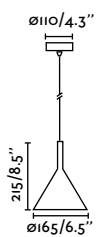

Pam 165

- 64159 Matt White **121,10€**
- 64160 Black **121,10€**

Material	Body Steel
	Diff PMMA + Opal
Power	11W
Lumen Output	900lm
Light Source	SMD LED 3000K
Class	II
CRI	>80
Voltage (V/Hz)	220V-240V/50-60Hz
Beam angle	120°
Cable	1.5 MT

Pam 250

- 64162   Black + Matt Gold **215,40€**

Material	Body Steel
	Diff PMMA + Opal
Power	24W
Lumen Output	1875lm
Light Source	SMD LED 3000K
Class	II
CRI	>80
Voltage (V/Hz)	220V-240V/50-60Hz
Beam angle	120°
Cable	1.5 MT