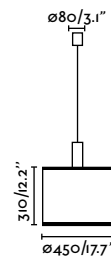

*Structures and shades also sold separately 598-601