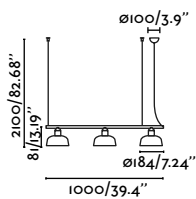

Tatawin circular
Adolfo Abejón

NEW

20343-116-5L
NEW

● ○ Satin Black + Opal **812,50€**

20343-117-5L
NEW

● ● Satin Black + Shiny Black **812,50€**

Material	Body Steel
	Shade Glass
Light Source	5 E27 G45 max. 15W
Bulb incl.	No
Recom. Bulb	17462
Class	II
Voltage (V/Hz)	100V-240V/50-60Hz
Cable	2.5 MT

Tatawin circular
Adolfo Abejón

NEW

20343-119-5L
NEW

● ○ Satin Black + Opal **989,50€**

20343-120-5L
NEW

● ● Satin Black + Shiny Black **989,50€**

Material	Body Steel
	Shade Glass
Light Source	5 E27 G45 max. 15W
Bulb incl.	No
Recom. Bulb	17462
Class	II
Voltage (V/Hz)	100V-240V/50-60Hz
Cable	2.5 MT