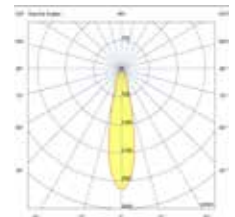

Aurea
Estudi Ribaudí

62115 ● Matt White 95,00€

Material	Body Steel
	Diff PC + Opal
Power	8W
Lumen Output	300lm
Light Source	SMD LED 2700K
Class	I
CRI	>80
Voltage (V/Hz)	220V-240V/50-60Hz

Le Petit
Àlex & Manel Llusçà

62161 ● Matt White 104,00€
62162 ● Matt Black 104,00€
62163 ● Satin Gold 123,00€
62164 ● Bronze 123,00€

Material	Body Steel
Power	4W
Lumen Output	130lm
Light Source	SMD LED 3000K
Class	II
CRI	>80
Voltage (V/Hz)	100V-240V/50-60Hz