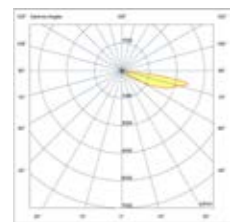

*Drivers info pag. 596-597