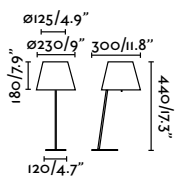

Moma table

1. 68500 Chrome + White **134,90€**
   68501 Chrome + Black **134,90€**

Material	Body Steel
	Diff PC + Opal
	Shade Textile
Light Source	1 E27 max. 15W
Bulb incl.	No
Recom. Bulb	17463
Class	II
Voltage (V/Hz)	100V-240V/50-60Hz
Cable	1.9 MT

Moma floor

1. 68503 Chrome + Black **388,50€**

Material	Body Steel
	Diff PC + Opal
	Shade Textile
Light Source	1 E27 max. 15W
Bulb incl.	No
Recom. Bulb	17464
Class	II
Voltage (V/Hz)	100V-240V/50-60Hz
Cable	2.1 MT