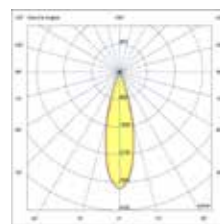

Suau recessed
Nahtrang

- 62111 ● Bronze **133,80€**
- 62114 ● Satin Gold **133,80€**
- 62126 ● Satin Nickel **133,80€**
- 62128 ● Matt Black **117,60€**
- 62129 ● Matt White **117,60€**

Material	Body Aluminium+Steel
Power	3W
Lumen Output	140lm
Light Source	HIGH POWER LED 3000K
Reader	3W, 3000K, 140lm
Class	I
CRI	>80
Voltage (V/Hz)	100V-240V/50-60Hz
Beam angle	30°
Cut out	80x155x43

Suau USB
Nahtrang

- 62116 ● Matt Black **116,50€**
- 62117 ● Matt White **116,50€**

Material	Body Aluminium+Steel
Power	3W
Lumen Output	140lm
Light Source	HIGH POWER LED 3000K
Reader	3W, 3000K, 140lm
Class	I
CRI	>80
Voltage (V/Hz)	100V-240V/50-60Hz
Beam angle	30°

Suau
Nahtrang

- 62104 ● Bronze **117,30€**
- 62118 ● Matt Black **101,30€**
- 62120 ● Matt White **101,30€**
- 62121 ● Grey **101,30€**

Material	Body Aluminium+Steel
Power	3W
Lumen Output	140lm
Light Source	HIGH POWER LED 3000K
Reader	3W, 3000K, 140lm
Class	I
CRI	>80
Voltage (V/Hz)	100V-240V/50-60Hz
Beam angle	30°