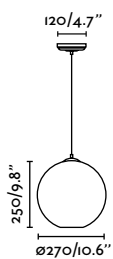

64128

● ● Matt Black + Transparent 136,80€

Material	Body Steel
	Shade Glass
Light Source	1 E27 max. 15W
Bulb incl.	No
Recom. Bulb	17428
Class	I
Voltage (V/Hz)	100V-240V/50-60Hz
Cable	2 MT