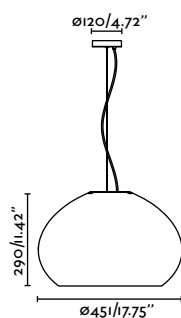

Mar H260
Héctor Serrano

20403 ●● Black + Green 1.995,00€

Mar H290
Héctor Serrano

20404 ●● Black + Green 2.320,00€

Mar H340
Héctor Serrano

20405 ●● Black + Green 2.535,00€

Material	Body Steel
	Shade Recycled fishing net
Light Source	E27 max. 15W
Bulb incl.	No
Recom. Bulb	17463
Class	II
Voltage (V/Hz)	100V-240V/50-60Hz
Cable	2 MT

Material	Body Steel
	Shade Recycled fishing net
Light Source	1 E27 max. 15W
Bulb incl.	No
Recom. Bulb	17463
Class	II
Voltage (V/Hz)	100V-240V/50-60Hz
Cable	2 MT

Material	Body Steel
	Shade Recycled fishing net
Light Source	1 E27 max. 15W
Bulb incl.	No
Recom. Bulb	17463
Class	II
Voltage (V/Hz)	100V-240V/50-60Hz
Cable	2 MT