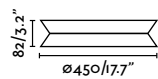

Tender
Nahtrang

- 20094   Matt Black + Oak **286,90€**
- 20095   Matt White + Oak **286,90€**

Material	Body Steel+Wood
	Diff PC + Opal
Power	24W
Lumen Output	1369lm
Light Source	SMD LED 3000K
Class	II
CRI	>80
Voltage (V/Hz)	220V-240V/50-60Hz

Tender
Nahtrang

- 20092 NEW Light Grey **208,60€**
- 20093 NEW Matt Black **210,90€**

Material	Body Steel
	Diff PC + Opal
Power	24W
Lumen Output	1369lm
Light Source	SMD LED 2700K
Class	II
CRI	>80
Voltage (V/Hz)	220V-240V/50-60Hz