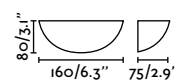

Snow

63285 ● Matt White 48,10€

Material	Body Plaster
Light Source	1 E14 max. 8W
Bulb incl.	No
Recom. Bulb	17461
Class	I
Voltage (V/Hz)	100V-240V/50-60Hz

Elsa

63279 ● Matt White 104,50€

Material	Body Plaster
	Diff PC + Opal
Power	8W
Lumen Output	300lm
Light Source	SMD LED 3000K
Class	II
CRI	>80
Voltage (V/Hz)	220V-240V/50-60Hz

Cove

63480 ● White 44,25€

Material	Body Plaster
Power	4W
Lumen Output	270lm
Light Source	SMD LED 3000K
Class	I
CRI	>80
Voltage (V/Hz)	230V/50-60Hz