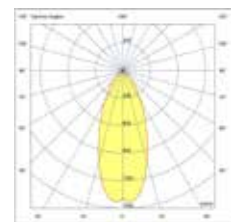

Boc

- 62707 Matt White 107,10€
- 62708 Matt Black 107,10€
- 62710 Chrome 112,40€
- 62711 Bronze 112,40€

Material	Body Steel
Power	3W
Lumen Output	130lm
Light Source	HIGH POWER LED 3000K
Reader	3W, 3000K, 130lm
Class	II
CRI	>80
Voltage (V/Hz)	220V-240V/50-60Hz

Flin

- 64318 Matt White 71,50€
- 64319 Matt Black 71,50€

Material	Body Steel+Aluminium+Silicone
Power	3W
Lumen Output	280lm
Light Source	HIGH POWER LED 3000K
Reader	3W, 3000K, 280lm
Class	I
CRI	>80
Voltage (V/Hz)	100V-240V/50-60Hz
Beam angle	30°