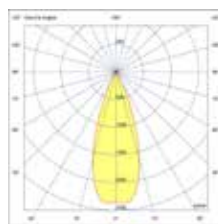

Rob

indoor

Surface

Rob Ref. 68497

Thanks to Dario Fernandez and Corso Estudio | Photo by Juan de los Mares