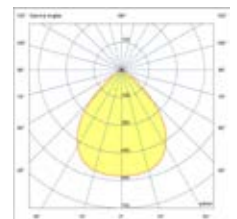

Otto

- 52064 Matt Black 66,50€
- 52065 Matt White 66,50€

Material	Body ABS+Silicone Diff PMMA + Opal
Power	6W
Lumen Output	500lm
Light Source	SMD LED 4000K
Class	II
CRI	>80
Voltage (V/Hz)	220V-240V/50-60Hz
Cable	1.8 MT

Lena

- 52057 Shiny White 56,80€
- 52058 Shiny Black 56,80€

Material	Body Aluminium+ABS+Silicone Diff Glass + Translucent
Power	3W
Lumen Output	300lm
Light Source	SMD LED 4000K
Class	II
CRI	>80
Voltage (V/Hz)	100V-240V/50-60Hz
Beam angle	70°
Cable	1.8 MT