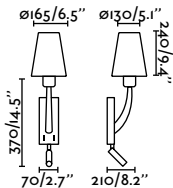

*Structures and shades also sold separately 598-601