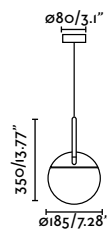

Mine Glass
Nahtrang

- 28375 Matt White 173,30€
- 28376 Dark Grey 173,30€

Material	Body Aluminium+Wood
	Diff Glass + Opal
Light Source	1 E27 max. 15W
Bulb incl.	No
Recom. Bulb	17463
Class	II
Voltage (V/Hz)	100V-240V/50-60Hz
Cable	4 MT

Mine PC
Nahtrang

- 28209 Matt White 180,10€
- 28210 Dark Grey 180,10€

Material	Body Aluminium+Wood
	Diff PC + Opal
Light Source	1 E27 max. 15W
Bulb incl.	No
Recom. Bulb	17463
Class	II
Voltage (V/Hz)	100V-240V/50-60Hz
Cable	4 MT