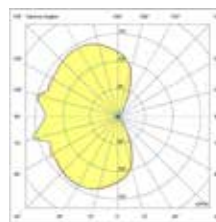

Snow

63285 ● Matt White 48,10€

Material	Body Plaster
Light Source	1 E14 max. 8W
Bulb incl.	No
Recom. Bulb	17461
Class	I
Voltage (V/Hz)	100V-240V/50-60Hz

Elsa

63279 ● Matt White 104,50€

Material	Body Plaster
	Diff PC + Opal
Power	8W
Lumen Output	300lm
Light Source	SMD LED 3000K
Class	II
CRI	>80
Voltage (V/Hz)	220V-240V/50-60Hz

Cove

63480 ● White 44,25€

Material	Body Plaster
Power	4W
Lumen Output	270lm
Light Source	SMD LED 3000K
Class	I
CRI	>80
Voltage (V/Hz)	230V/50-60Hz