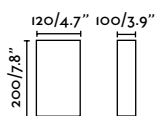

Otton RCT vertical

- 66400-97 Matt White + Linen **74,30€**
- 66400-98 Matt White + Jute **69,50€**

Otton R vertical

- 66400-101 Matt White + Linen **75,30€**
- 66400-102 Matt White + Jute **70,80€**

Otton SQ 200

- 66400-105 Matt White + Linen **101,90€**
- 66400-106 Matt White + Jute **93,80€**

Material	Body Steel
	Shade Linen
Light Source	1 E27 max. 15W
Bulb incl.	No
Recom. Bulb	17463
Class	I
Voltage (V/Hz)	100V-240V/50-60Hz

Material	Body Steel
	Shade Linen
Light Source	1 E27 max. 15W
Bulb incl.	No
Recom. Bulb	17463
Class	I
Voltage (V/Hz)	100V-240V/50-60Hz

Material	Body Steel
	Shade Linen
Light Source	1 E27 max. 15W
Bulb incl.	No
Recom. Bulb	17463
Class	I
Voltage (V/Hz)	100V-240V/50-60Hz