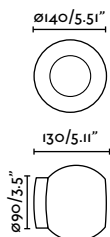

Moy
Nahtrng

IP44 incl.

- 40090 ● Satin Gold **95,40€**
- 40091 ● Chrome **95,40€**
- 40092 ● Bronze **95,40€**
- 40093 ● Matt Black **92,70€**

Material	Body Steel
	Diff Glass + Opal
Power	4W
Lumen Output	300lm
Light Source	SMD LED 3000K
Class	II
CRI	>80
Voltage (V/Hz)	100V-240V/50-60Hz

Joy
Nahtrng

incl.

- 64027 ● Matt Black **94,30€**
- 64028 ● Matt White **94,30€**

Material	Body Aluminium
	Diff Glass + Opal
Power	3W
Lumen Output	280lm
Light Source	SMD LED 3000K
Class	I
CRI	>80
Voltage (V/Hz)	100V-240V/50-60Hz

Levita
Nahtrng

incl.

- 29690 ● Shiny Gold **312,60€**
- 29695 ● Matt Black **273,50€**

Material	Body Steel
	Diff Glass + Opal
Power	7W
Lumen Output	570lm
Light Source	SMD LED 2700K
Class	I
CRI	>80
Voltage (V/Hz)	100V-240V/50-60Hz