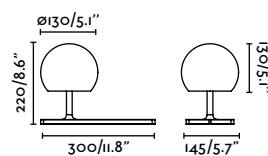

Niko PC
Nahtrang

01025A ● ● Matt White + Wood 221,80€

Material	Body Aluminium+Wood
	Diff PC + Opal
Power	7W
Lumen Output	500lm
Light Source	SMD LED 3000K
Dimmable W	1w 80lm / 4w 250lm / 7w 500lm
Class	II
CRI	>80
Voltage (V/Hz)	100V-240V/50-60Hz

Niko Glass
Nahtrang

01007A ● ● Matt White + Wood 221,80€

Material	Body Aluminium+Wood
	Diff Glass + Opal
Power	7W
Lumen Output	500lm
Light Source	SMD LED 3000K
Dimmable W	1w 80lm / 4w 250lm / 7w 500lm
Class	II
CRI	>80
Voltage (V/Hz)	100V-240V/50-60Hz