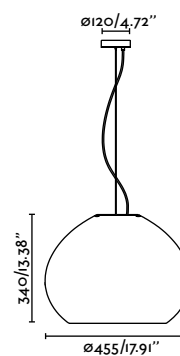

Mar H260
Héctor Serrano

20403 ●● Black + Green 1.995,00€

Mar H290
Héctor Serrano

20404 ●● Black + Green 2.320,00€

Mar H340
Héctor Serrano

20405 ●● Black + Green 2.535,00€

Material	Body Steel
	Shade Recycled fishing net
Light Source	E27 max. 15W
Bulb incl.	No
Recom. Bulb	17463
Class	II
Voltage (V/Hz)	100V-240V/50-60Hz
Cable	2 MT

Material	Body Steel
	Shade Recycled fishing net
Light Source	1 E27 max. 15W
Bulb incl.	No
Recom. Bulb	17463
Class	II
Voltage (V/Hz)	100V-240V/50-60Hz
Cable	2 MT

Material	Body Steel
	Shade Recycled fishing net
Light Source	1 E27 max. 15W
Bulb incl.	No
Recom. Bulb	17463
Class	II
Voltage (V/Hz)	100V-240V/50-60Hz
Cable	2 MT