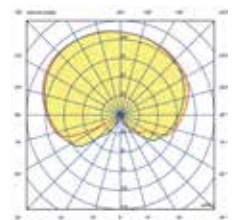

01026A ● ● Matt White + Wood 277,40€

Material	Body Aluminium+Wood
	Diff PC + Opal
Power	7W
Lumen Output	500lm
Light Source	SMD LED 3000K
Dimmable W	1w 80lm / 4w 250lm / 7w 500lm
Class	II
CRI	>80
Voltage (V/Hz)	100V-240V/50-60Hz