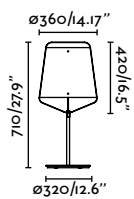

Stood table
Lucid Product Design

29846 Matt Black + Cherry 349,90€

Material	Body Steel
	Shade Wood
Light Source	1 E27 max. 15W
Bulb incl.	No
Recom. Bulb	17464
Class	II
Voltage (V/Hz)	100V-240V/50-60Hz
Cable	2 MT

Stood floor
Lucid Product Design

29847 Matt Black + Cherry 662,80€

Material	Body Steel
	Shade Wood
Light Source	1 E27 max. 15W
Bulb incl.	No
Recom. Bulb	17464
Class	II
Voltage (V/Hz)	100V-240V/50-60Hz
Cable	2 MT