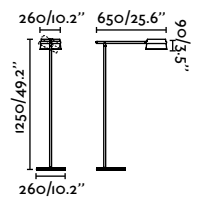

Loop table
Estudi Ribaudí

- 29398   Matt Black + Ash Tree **240,80€**
- 29568   Matt Black + Cherry **240,80€**

Material	Body Steel
	Diff PMMA + Translucent
	Shade Wood
Power	6W
Lumen Output	600lm
Light Source	SMD LED 2700K
Dimmable W	1w 100lm / 3w 300lm / 6w 600lm
Class	II
CRI	>80
Voltage (V/Hz)	220V-240V/50-60Hz
Cable	2 MT

Loop floor
Estudi Ribaudí

- 29399   Matt Black + Ash Tree **281,80€**
- 29569   Matt Black + Cherry **281,80€**

Material	Body Steel
	Diff PMMA + Translucent
	Shade Wood
Power	6W
Lumen Output	600lm
Light Source	SMD LED 2700K
Dimmable W	1w 100lm / 3w 300lm / 6w 600lm
Class	II
CRI	>80
Voltage (V/Hz)	220V-240V/50-60Hz
Cable	2 MT