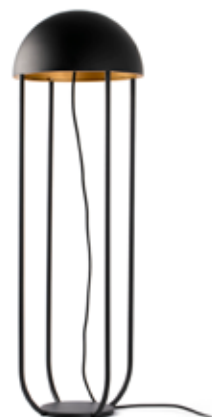

Jellyfish floor
Nahtrang

24521 ●● Matt Black + Matt Gold 412,30€

Material	Body Steel
	Diff PMMA + Opal
Power	6W
Lumen Output	500lm
Light Source	SMD LED 3000K
Class	II
CRI	>80
Voltage (V/Hz)	220V-240V/50-60Hz
Cable	4.3 MT