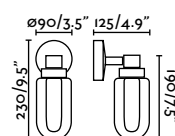

Perla
Àlex & Manel Llusçà

IP44

- 40085 Old Gold **95,40€**
- 40086 Chrome **95,40€**
- 40087 Bronze **95,40€**
- 40088 Black **92,70€**

Material	Body Steel
	Diff Glass + Opal
Light Source	1 G9 max. 6W
Bulb incl.	No
Recom. Bulb	17443
Class	II
Voltage (V/Hz)	100V-240V/50-60Hz

Bianca
Àlex & Manel Llusçà

IP44

- 63510 Chrome **70,80€**

Material	Body Aluminium
	Diff Glass + Opal
Light Source	1 G9 max. 6W
Bulb incl.	No
Recom. Bulb	17443
Class	II
Voltage (V/Hz)	100V-240V/50-60Hz

Brume
Àlex & Manel Llusçà

IP44

- 40076 Anthracite **163,00€**

Material	Body Steel
	Diff Glass + Opal
Power	3W
Lumen Output	200lm
Light Source	SMD LED 2700K
Class	II
CRI	>80
Voltage (V/Hz)	100V-240V/50-60Hz