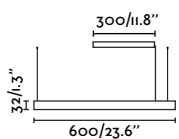

*More dimmable options under request