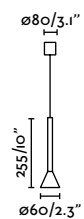

Cosmos

64224

● Bronze 142,10€

Material	Body Aluminium+Steel
	Diff Glass + Opal
Power	5W
Lumen Output	360lm
Light Source	SMD LED 3000K
Class	II
CRI	>80
Voltage (V/Hz)	220V-240V/50-60Hz
Beam angle	180°
Cable	1.4 MT

Danka

64223

●● Satin Gold + Matt Black 94,40€

Material	Body Steel+Aluminium
	Diff PMMA + Transparent
Power	6W
Lumen Output	530lm
Light Source	COB LED 3000K
Class	II
CRI	>80
Voltage (V/Hz)	100V-240V/50-60Hz
Beam angle	60°
Cable	1.5 MT