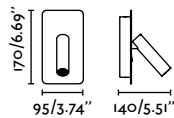

Suau recessed
Nahtrang

- 62111 ● Bronze **133,80€**
- 62114 ● Satin Gold **133,80€**
- 62126 ● Satin Nickel **133,80€**
- 62128 ● Matt Black **117,60€**
- 62129 ● Matt White **117,60€**

Material	Body Aluminium+Steel
Power	3W
Lumen Output	140lm
Light Source	HIGH POWER LED 3000K
Reader	3W, 3000K, 140lm
Class	I
CRI	>80
Voltage (V/Hz)	100V-240V/50-60Hz
Beam angle	30°
Cut out	80x155x43

Suau USB
Nahtrang

- 62116 ● Matt Black **116,50€**
- 62117 ● Matt White **116,50€**

Material	Body Aluminium+Steel
Power	3W
Lumen Output	140lm
Light Source	HIGH POWER LED 3000K
Reader	3W, 3000K, 140lm
Class	I
CRI	>80
Voltage (V/Hz)	100V-240V/50-60Hz
Beam angle	30°

Suau
Nahtrang

- 62104 ● Bronze **117,30€**
- 62118 ● Matt Black **101,30€**
- 62120 ● Matt White **101,30€**
- 62121 ● Grey **101,30€**

Material	Body Aluminium+Steel
Power	3W
Lumen Output	140lm
Light Source	HIGH POWER LED 3000K
Reader	3W, 3000K, 140lm
Class	I
CRI	>80
Voltage (V/Hz)	100V-240V/50-60Hz
Beam angle	30°