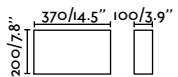

### Cotton RCT vertical 2L

- 66405  Matt White + Beige **67,30€**
- 66406  Matt White + Black **67,30€**