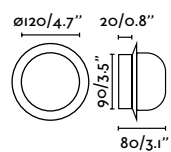

- 40095 White 93,60€
- 40096 Black 93,60€
- 40097 Blue 93,60€
- 40098 Coral 93,60€
- 40099 Green 93,60€

Material	Body Steel
	Diff Glass + Opal White
Power	4W
Lumen Output	300lm
Light Source	COB LED 2700K
Class	II
Voltage (V/Hz)	100V-240V/50-60Hz