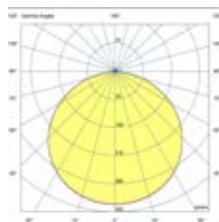

- 64183 ● Shiny Black **280,40€**

Material	Body Aluminium Diff PMMA + Opal
Power	38W
Lumen Output	1700lm
Light Source	SMD LED 3000K
Class	I
CRI	>80
Voltage (V/Hz)	100V-240V/50-60Hz