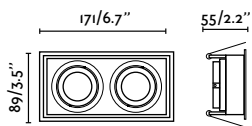

Hyde SQ Orientable 2L

- 40126 Matt White 41,50€
- 40127 Matt Black 41,50€

Material	Body Steel
Light Source	2 GU10 max. 8W
Bulb incl.	No
Recom. Bulb	17316
Voltage (V/Hz)	100V-240V/50-60Hz
Socket incl.	No
Recom. Socket	43065
Cut out	83x165

Hyde SQ 2L

IP44

- 40124 Matt White 32,20€
- 40125 Matt Black 32,20€

Material	Body Steel
Light Source	2 GU10 max. 8W
Bulb incl.	No
Recom. Bulb	17316
Voltage (V/Hz)	100V-240V/50-60Hz
Socket incl.	No
Recom. Socket	43065
Cut out	83x165

Hyde SQ Orientable Trimless

- 40122 Matt White 41,80€
- 40123 Matt Black 41,80€

Material	Body Steel
Light Source	2 GU10 max. 8W
Bulb incl.	No
Recom. Bulb	17316
Voltage (V/Hz)	100V-240V/50-60Hz
Socket incl.	No
Recom. Socket	43065
Cut out	182x93