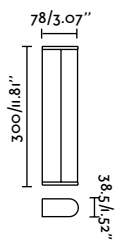

Tide 300

IP44 incl.

- 63520 Matt Black **99,90€**
- 63521 Chrome **104,80€**

Material	Body Aluminium Diff PMMA + Opal
Power	6W
Lumen Output	650lm
Light Source	SMD LED 3000K
Class	II
CRI	>=80
Voltage (V/Hz)	220V-240V/50-60Hz

Tide 600

IP44 incl.

- 63522 Matt Black **128,50€**
- 63523 Chrome **135,20€**

Material	Body Aluminium Diff PMMA + Opal
Power	9W
Lumen Output	966lm
Light Source	SMD LED 3000K
Class	II
CRI	>=80
Voltage (V/Hz)	220V-240V/50-60Hz