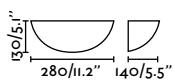

Snow

63285 ● Matt White 48,10€

Material	Body Plaster
Light Source	1 E14 max. 8W
Bulb incl.	No
Recom. Bulb	17461
Class	I
Voltage (V/Hz)	100V-240V/50-60Hz

Elsa

63279 ● Matt White 104,50€

Material	Body Plaster
	Diff PC + Opal
Power	8W
Lumen Output	300lm
Light Source	SMD LED 3000K
Class	II
CRI	>80
Voltage (V/Hz)	220V-240V/50-60Hz

Cove

63480 ● White 44,25€

Material	Body Plaster
Power	4W
Lumen Output	270lm
Light Source	SMD LED 3000K
Class	I
CRI	>80
Voltage (V/Hz)	230V/50-60Hz