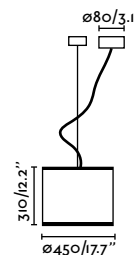

*Structures and shades also sold separately 598-601