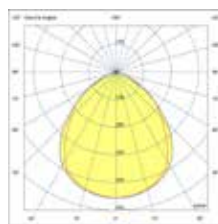

Inviting
Bohman And Folenius

- 57318 Matt White 396,00€
- 57319 Matt Black 396,00€
- 57320 Yellow 396,00€

Material	Body Aluminium
	Diff PMMA + Transparent
Power	6W
Lumen Output	410lm
Light Source	SMD LED
Dimmable K	2700 - 4800K
Class	II
CRI	>80
Voltage (V/Hz)	100V-240V/50-60Hz
Cable	1.9 MT

Inviting
Bohman And Folenius

- 57302 Yellow 289,90€
- 57300 Matt White 289,90€
- 57301 Matt Black 289,90€

Material	Body Aluminium
	Diff PMMA + Transparent
Power	6W
Lumen Output	410lm
Light Source	SMD LED
Dimmable K	2700 - 4800K
Class	II
CRI	>80
Voltage (V/Hz)	100V-240V/50-60Hz
Cable	1.9 MT

Table&Floor
88