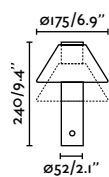

74465

● Satin Black 192,50€

Material	Body Aluminium+PC Diff PC + Opal White Shade Aluminium
Power	1,5W
Lumen Output	90lm
Light Source	SMD LED 2700K
Dimmable W	0.5w 25lm / 1w 45lm / 1.5w 90lm
Class	III
CRI	>80
Voltage (V/Hz)	5V DC
Battery incl.	Yes
	6h Charge Max. 10h Worktime