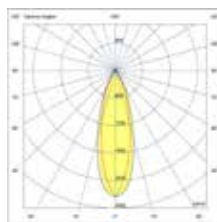

Loke

- 40994 Chrome 50,30€
- 41019 Matt White 52,40€
- 41020 Matt Black 52,40€

Material	Body Aluminium+Steel
Power	3W
Lumen Output	150lm
Light Source	HIGH POWER LED 3000K
Reader	3W, 3000K, 150lm
Class	II
CRI	>80
Voltage (V/Hz)	220V-240V/50-60Hz
Beam angle	30°

Loke recessed

- 40996 Chrome 50,30€

Material	Body Aluminium+Steel
Power	3W
Lumen Output	150lm
Light Source	HIGH POWER LED 3000K
Class	II
CRI	>80
Voltage (V/Hz)	220V-240V/50-60Hz
Beam angle	30°
Cut out	ø60