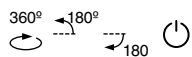

Pepper

1. 64168 ● Beige 61,40€
   64169 ● Matt Black 61,40€

Material	Body Steel
Light Source	1 E27 max. 15W
Bulb incl.	No
Recom. Bulb	17462
Class	II
Voltage (V/Hz)	100V-240V/50-60Hz
Cable	1.7 MT