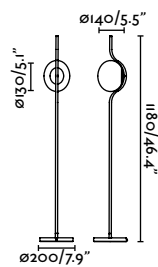

Levita table
Nahtrang

- 29692D ● Shiny Gold 441,60€
- 29697 ● Matt Black 434,40€

Material	Body Steel
	Diff Glass + Opal
Power	7W
Lumen Output	700lm
Light Source	SMD LED 2700K
Dimmable W	1w 95lm / 4w 380lm / 6w 570lm
Class	II
CRI	>80
Voltage (V/Hz)	220V-240V/50-60Hz
Cable	2 MT

Levita floor
Nahtrang

- 29693D ● Shiny Gold 545,40€
- 29698 ● Matt Black 534,90€

Material	Body Steel
	Diff Glass + Opal
Power	7W
Lumen Output	700lm
Light Source	SMD LED 2700K
Dimmable W	1w 95lm / 4w 380lm / 6w 570lm
Class	II
CRI	>80
Voltage (V/Hz)	220V-240V/50-60Hz
Cable	2 MT