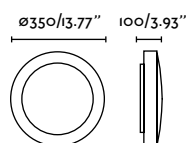

Logos 270

IP44

- 62965 ● Matt White 62,20€
- 62980 ● Satin Nickel 65,70€

Material	Body Aluminium
	Diff PC + Opal
Light Source	1 E27 max. 15W
Bulb incl.	No
Recom. Bulb	17437
Class	II
Voltage (V/Hz)	100V-240V/50-60Hz

Logos 350 2L

IP44

- 62966 ● Matt White 87,10€
- 62981 ● Satin Nickel 88,40€

Material	Body Aluminium
	Diff PC + Opal
Light Source	2 E27 max. 15W
Bulb incl.	No
Recom. Bulb	17437
Class	II
Voltage (V/Hz)	100V-240V/50-60Hz