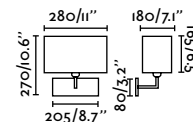

Tira

1. 64322 Matt White + White 105,20€
   64323 Matt Black + Black 105,20€

Sahara

1. 62705 Chrome + Beige 106,00€
   62706 Chrome + White 106,00€

Roda

1. 62988 Satin Nickel + White 61,40€

Material	Body Steel+Aluminium+Silicone
	Shade Textile
Light Source	1 E27 max. 15W
Bulb incl.	No
Recom. Bulb	17463
Reader	3W, 3000K, 280lm
Driver incl.	Yes
Class	I
Voltage (V/Hz)	100V-240V/50-60Hz

Material	Body Steel
	Shade Textile
Light Source	1 E27 max. 15W
Bulb incl.	No
Recom. Bulb	17463
Class	I
Voltage (V/Hz)	100V-240V/50-60Hz

Material	Body Steel
	Shade Textile
Light Source	1 E27 max. 15W
Bulb incl.	No
Recom. Bulb	17463
Class	I
Voltage (V/Hz)	100V-240V/50-60Hz