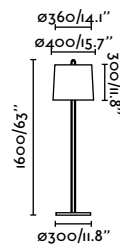

*Structures and shades also sold separately 598-601