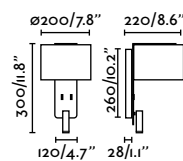

Fold
Nutcreatives

- 64302 Matt White + White **102,90€**
- 64303 Matt Black + Black **102,90€**

Material	Body Steel
	Shade Textile
Light Source	1 E27 max. 15W
Bulb incl.	No
Recom. Bulb	17463
Class	I
Voltage (V/Hz)	100V-240V/50-60Hz

Fold reader
Nutcreatives

- 64304 Matt White + White **154,90€**
- 64305 Matt Black + Black **154,90€**

Material	Body Steel
	Shade Textile
Light Source	1 E27 max. 15W
Bulb incl.	No
Recom. Bulb	17463
Reader	3W, 3000K, 200lm
Driver incl.	Yes
Class	I
Voltage (V/Hz)	100V-240V/50-60Hz