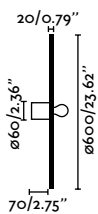

Costas 600 H70
Àlex & Manel Llusçà

62173-69 ●● Matt Black + Rattan 113,90€

Material	Body Aluminium
	Shade Rattan
Light Source	1 E27 max. 15W
Bulb incl.	No
Recom. Bulb	17072E
Class	II
Voltage (V/Hz)	100V-240V/50-60Hz

Costas 600 H140
Àlex & Manel Llusçà

62174-69 ●● Matt Black + Rattan 116,40€

Material	Body Aluminium
	Shade Rattan
Light Source	1 E27 max. 15W
Bulb incl.	No
Recom. Bulb	17072E
Class	II
Voltage (V/Hz)	100V-240V/50-60Hz