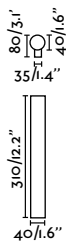

Volga 310

IP44 incl.

- 63507 Chrome **106,30€**
- 63512 Matt Black **106,30€**

Material	Body Aluminium Diff PMMA + Opal
Power	5W
Lumen Output	350lm
Light Source	SMD LED 3000K
Class	II
CRI	>80
Voltage (V/Hz)	100V-240V/50-60Hz

Volga 600

IP44 incl.

- 63508 Chrome **122,20€**
- 63513 Matt Black **122,20€**

Material	Body Aluminium Diff PMMA + Opal
Power	12W
Lumen Output	850lm
Light Source	SMD LED 3000K
Class	II
CRI	>80
Voltage (V/Hz)	100V-240V/50-60Hz

Volga 900

IP44 incl.

- 63509 Chrome **139,00€**
- 63514 Matt Black **139,00€**

Material	Body Aluminium Diff PMMA + Opal
Power	18W
Lumen Output	1300lm
Light Source	SMD LED 3000K
Class	II
CRI	>80
Voltage (V/Hz)	100V-240V/50-60Hz