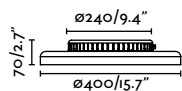

- 64096 Matt Black **198,10€**
- 64097 Matt White **209,00€**

Material	Body Steel
	Diff PMMA + Opal
Power	24W
Lumen Output	1900lm
Light Source	SMD LED 3000K
Class	I
CRI	>80
Voltage (V/Hz)	220V-240V/50-60Hz

Suspended
216