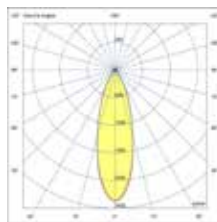

Bel

- 41028 Chrome **66,60€**
- 41029 Matt White **66,60€**
- 41030 Matt Black **66,60€**

Material	Body Aluminium+Steel
Power	3W
Lumen Output	150lm
Light Source	HIGH POWER LED 3000K
Reader	3W, 3000K, 150lm
Class	II
CRI	>80
Voltage (V/Hz)	100V-240V/50-60Hz
Beam angle	30°

Boken

- 41031 Matt White **78,60€**
- 41032 Matt Black **78,60€**

Material	Body Aluminium+Steel+Silicone
Power	3W
Lumen Output	150lm
Light Source	HIGH POWER LED 3000K
Reader	3W, 3000K, 150lm
Class	II
CRI	>80
Voltage (V/Hz)	100V-240V/50-60Hz
Beam angle	30°