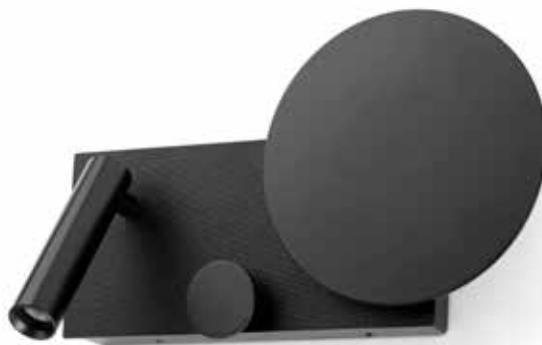

Klee right
Isaac Piñeiro

NEW

- 20065   Textured Grey + Black **217,95€**
- 20058 NEW   Textured Black + Black **217,95€**

Material	Body Steel+Melamine Diff PMMA + Opal
Power	10W
Lumen Output	1021lm
Light Source	COB LED 2700K
Dimmable W	6w 690lm / 10w 1021lm
Reader	3W, 2700K, 85lm
Class	II
CRI	>=90
Voltage (V/Hz)	220V-240V/50-60Hz
Beam angle	45°