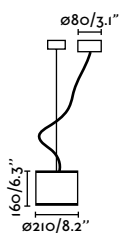

*Structures and shades also sold separately 598-601