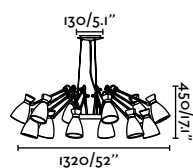

1. 20047 Matt Copper + Matt Black **1.256,50€**
   20048 Matt Black + Chrome **1.199,70€**
   20051 Matt Black + Satin Gold **1.199,70€**

Material	Body Steel
Light Source	12 E14 max. 8W
Bulb incl.	No
Recom. Bulb	17461
Class	I
Voltage (V/Hz)	100V-240V/50-60Hz
Cable	3 MT