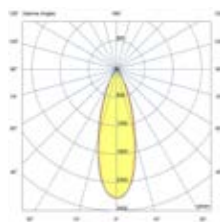

- 43600 Matt White **94,00€**
- 43601 Matt Black **94,00€**

Material	Body Aluminium Diff PC + Transparent
Power	3,2W
Lumen Output	252lm
Light Source	SMD LED 2700K
Class	II
CRI	85
Voltage (V/Hz)	100V-240V/50-60Hz
Cut out	80