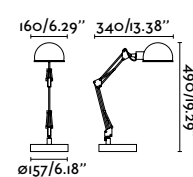

Banker

68334 Old Gold + Green 122,60€

Material	Body Steel
	Diff Glass
Light Source	1 E27 max. 15W
Bulb incl.	No
Recom. Bulb	17463
Class	II
Voltage (V/Hz)	100V-240V/50-60Hz
Cable	1.9 MT

Gru

51916 Matt White 44,00€
51917 Matt Black 44,00€

Material	Body Steel
Light Source	1 E27 max. 15W
Bulb incl.	No
Recom. Bulb	17463
Class	II
Voltage (V/Hz)	100V-240V/50-60Hz
Cable	1.7 MT

Baobab

51908 Matt White 41,90€
51909 Matt Black 41,90€
51910 Grey 41,90€

Material	Body Steel
Light Source	1 E14 max. 8W
Bulb incl.	No
Recom. Bulb	17461
Class	II
Voltage (V/Hz)	100V-240V/50-60Hz
Cable	1.7 MT