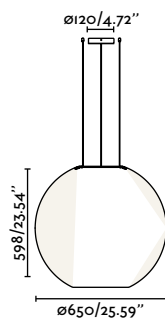

Aire 450
Héctor Serrano

20406

●● White + Translucent
1.830,00€

Aire 650
Héctor Serrano

20407

●● White + Translucent
2.870,00€

Aire 850
Héctor Serrano

20408

●● White + Translucent
3.895,00€

Shade Recycled PETG	
Light Source	E27 max. 15W
Bulb incl.	No
Recom. Bulb	17478
Class	II
Voltage (V/Hz)	220V-240V/50-60Hz
Cable	2 MT

Shade Recycled PETG	
Light Source	E27 max.
Bulb incl.	No
Recom. Bulb	17478
Class	II
Voltage (V/Hz)	100V-240V/50-60Hz
Cable	3 MT

Shade Recycled PETG	
Light Source	E27 max. 18W
Bulb incl.	No
Recom. Bulb	17478
Class	II
Voltage (V/Hz)	100V-240V/50-60Hz
Cable	3 MT