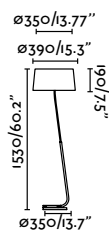

29948

●● Matt Black + Black 257,25€

Material	Body Steel
	Diff Textile + Black
	Shade Textile
Light Source	1 E27 max. 15W
Bulb incl.	No
Recom. Bulb	17464
Class	II
Voltage (V/Hz)	100V-240V/50-60Hz
Cable	1.9 MT

Suspended
242

Wall
416