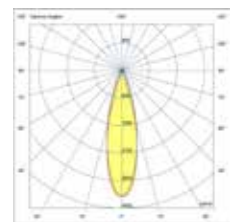

Kale

62703 ● Matt Black 93,30€

Material	Body Aluminium+Steel+Silicone
Power	3W
Lumen Output	180lm
Light Source	HIGH POWER LED 3000K
Reader	3W, 3000K, 180lm
Class	II
CRI	>80
Voltage (V/Hz)	220V-240V/50-60Hz
Beam angle	45°

Lead

62704 ●● Old Gold + Brown 134,00€

Material	Body Aluminium+Leather
Power	3W
Lumen Output	180lm
Light Source	COB LED 3000K
Reader	3W, 4000K, 300lm
Class	II
CRI	>80
Voltage (V/Hz)	220V-240V/50-60Hz
Beam angle	45°