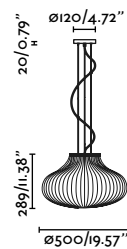

Isabelle 310
Héctor Serrano

28300 ●● Matt White + Opal 485,20€

Isabelle 400
Héctor Serrano

28301 ●● Matt White + Opal 549,50€

Isabelle 500
Héctor Serrano

28302 ●● Matt White + Opal 598,50€

Material	Body Steel
	Shade Glass
Light Source	1 E27 max. 15W
Bulb incl.	No
Recom. Bulb	17463
Class	II
Voltage (V/Hz)	100V-240V/50-60Hz
Cable	2 MT

Material	Body Steel
	Shade Glass
Light Source	1 E27 max. 15W
Bulb incl.	No
Recom. Bulb	17463
Class	II
Voltage (V/Hz)	100V-240V/50-60Hz
Cable	2 MT

Material	Body Steel
	Shade Glass
Light Source	1 E27 max. 15W
Bulb incl.	No
Recom. Bulb	17463
Class	II
Voltage (V/Hz)	100V-240V/50-60Hz
Cable	2 MT