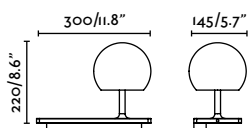

01026A ● ● Matt White + Wood 277,40€

Material	Body Aluminium+Wood
	Diff PC + Opal
Power	7W
Lumen Output	500lm
Light Source	SMD LED 3000K
Dimmable W	1w 80lm / 4w 250lm / 7w 500lm
Class	II
CRI	>80
Voltage (V/Hz)	100V-240V/50-60Hz