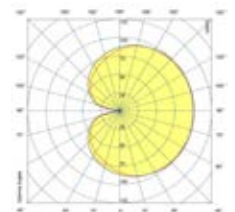

Levita table
Nahtrang

- 29692D ● Shiny Gold 441,60€
- 29697 ● Matt Black 434,40€

Material	Body Steel
	Diff Glass + Opal
Power	7W
Lumen Output	700lm
Light Source	SMD LED 2700K
Dimmable W	1w 95lm / 4w 380lm / 6w 570lm
Class	II
CRI	>80
Voltage (V/Hz)	220V-240V/50-60Hz
Cable	2 MT

Levita floor
Nahtrang

- 29693D ● Shiny Gold 545,40€
- 29698 ● Matt Black 534,90€

Material	Body Steel
	Diff Glass + Opal
Power	7W
Lumen Output	700lm
Light Source	SMD LED 2700K
Dimmable W	1w 95lm / 4w 380lm / 6w 570lm
Class	II
CRI	>80
Voltage (V/Hz)	220V-240V/50-60Hz
Cable	2 MT