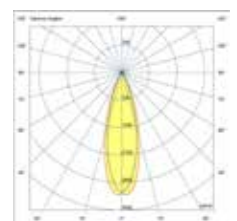

# Juliet

indoor

Surface

Juliet Ref. 41025N  
Thanks to Estudio Além | Photo by Salva López