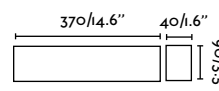

Nash 210

- 62819 Matt White **107,50€**
- 62821 Matt Black **107,50€**

Material	Body Aluminium
	Diff PC + Opal
Power	8W
Lumen Output	450lm
Light Source	SMD LED 3000K
Class	I
CRI	>80
Voltage (V/Hz)	220V-240V/50-60Hz

Nash 370

- 62820 Matt White **165,70€**
- 62822 Matt Black **165,70€**

Material	Body Aluminium
	Diff PC + Opal
Power	16W
Lumen Output	990lm
Light Source	SMD LED 3000K
Class	I
CRI	>80
Voltage (V/Hz)	220V-240V/50-60Hz