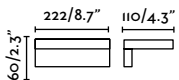

Well induction

64030 ● Matt White 157,50€

Material	Body Aluminium+PP
	Diff PMMA + Opal
Power	7W
Lumen Output	340lm
Light Source	SMD LED 2700K
Class	I
CRI	>=90
Voltage (V/Hz)	100V-240V/50Hz

Corb

40135 ● Matt White 75,30€

40136 ● Matt Black 75,30€

Material	Body Aluminium
Light Source	1 GU10 max. 8W
Bulb incl.	No
Recom. Bulb	17316
Class	I
Voltage (V/Hz)	100V-240V/50-60Hz