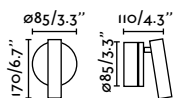

Boc

- 62707 Matt White 107,10€
- 62708 Matt Black 107,10€
- 62710 Chrome 112,40€
- 62711 Bronze 112,40€

Material	Body Steel
Power	3W
Lumen Output	130lm
Light Source	HIGH POWER LED 3000K
Reader	3W, 3000K, 130lm
Class	II
CRI	>80
Voltage (V/Hz)	220V-240V/50-60Hz

Flin

- 64318 Matt White 71,50€
- 64319 Matt Black 71,50€

Material	Body Steel+Aluminium+Silicone
Power	3W
Lumen Output	280lm
Light Source	HIGH POWER LED 3000K
Reader	3W, 3000K, 280lm
Class	I
CRI	>80
Voltage (V/Hz)	100V-240V/50-60Hz
Beam angle	30°