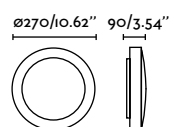

Logos 270

IP44

- 62965 ● Matt White 62,20€
- 62980 ● Satin Nickel 65,70€

Material	Body Aluminium
	Diff PC + Opal
Light Source	1 E27 max. 15W
Bulb incl.	No
Recom. Bulb	17437
Class	II
Voltage (V/Hz)	100V-240V/50-60Hz

Logos 350 2L

IP44

- 62966 ● Matt White 87,10€
- 62981 ● Satin Nickel 88,40€

Material	Body Aluminium
	Diff PC + Opal
Light Source	2 E27 max. 15W
Bulb incl.	No
Recom. Bulb	17437
Class	II
Voltage (V/Hz)	100V-240V/50-60Hz