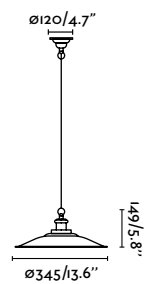

Lou

- 62800 ● Shiny Black 393,80€
- 62801 ● Shiny Green 393,80€

Material	Body Steel
Light Source	1 E27 max. 15W
Bulb incl.	No
Recom. Bulb	17463
Class	I
Voltage (V/Hz)	100V-240V/50-60Hz
Cable	0.9 MT

Lang

- 62804 ● Shiny Black 126,50€
- 62805 ● Shiny Green 126,50€

Material	Body Steel
Light Source	1 E27 max. 15W
Bulb incl.	No
Recom. Bulb	17426
Class	I
Voltage (V/Hz)	100V-240V/50-60Hz
Cable	1.4 MT

Claire

- 62802 ● Shiny Black 102,20€
- 62803 ● Shiny Green 102,20€

Material	Body Steel
Light Source	1 E27 max. 15W
Bulb incl.	No
Recom. Bulb	17426
Class	I
Voltage (V/Hz)	100V-240V/50-60Hz
Cable	1.4 MT