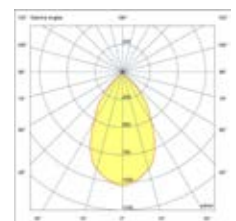

64223

●● Satin Gold + Matt Black 94,40€

Material	Body Steel+Aluminium
	Diff PMMA + Transparent
Power	6W
Lumen Output	530lm
Light Source	COB LED 3000K
Class	II
CRI	>80
Voltage (V/Hz)	100V-240V/50-60Hz
Beam angle	60°
Cable	1.5 MT