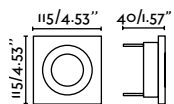

Argon SQ

1. 43402 ● Matt White 21,00€
   43412 ● Matt Black 21,00€

Material	Body Aluminium
Light Source	1 GU10 max. 8W
Bulb incl.	No
Recom. Bulb	17316
Voltage (V/Hz)	100V-240V/50-60Hz
Socket incl.	No
Recom. Socket	43065
Cut out	100x100

Argon RCT

1. 43403 ● Matt White 39,80€
   43413 ● Matt Black 40,00€

Material	Body Aluminium
Light Source	2 GU10 max. 8W
Bulb incl.	No
Recom. Bulb	17316
Voltage (V/Hz)	100V-240V/50-60Hz
Socket incl.	No
Recom. Socket	43065
Cut out	220x102

Argon R

1. 43401 ● Matt White 21,00€
   43411 ● Matt Black 21,00€

Material	Body Aluminium
Light Source	1 GU10 max. 8W
Bulb incl.	No
Recom. Bulb	17316
Voltage (V/Hz)	100V-240V/50-60Hz
Socket incl.	No
Recom. Socket	43065
Cut out	ø100