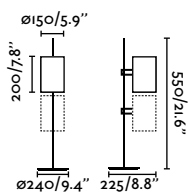

Guadalupe table
Faro Lab

- 20033-80 Matt Black + Beige **208,50€**
- 20033-81 Matt Black + Green **208,50€**

Material	Body Steel
	Shade Steel
Light Source	1 E27 max. 15W
Bulb incl.	No
Recom. Bulb	17463
Class	II
Voltage (V/Hz)	100V-240V/50-60Hz
Cable	1.5 MT

Guadalupe floor
Faro Lab

- 20034-80 Matt Black + Beige **291,70€**
- 20034-81 Matt Black + Green **291,70€**

Material	Body Steel
	Shade Steel
Light Source	1 E27 max. 15W
Bulb incl.	No
Recom. Bulb	17463
Class	II
Voltage (V/Hz)	100V-240V/50-60Hz
Cable	3.5 MT