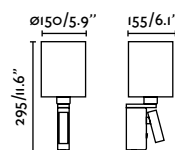

Rob

- 68497 ● Bronze **99,00€**
- 68499 ● Satin Nickel **98,30€**
- 68508 ● White **97,50€**
- 68509 ● Black **97,50€**

Material	Body Steel+Aluminium
Power	3W
Lumen Output	160lm
Light Source	HIGH POWER LED 3000K
Reader	3W, 3000K, 160lm
Class	II
CRI	>80
Voltage (V/Hz)	100V-240V/50-60Hz

Rob Shade

- 68496 ● ● Bronze + Opal **140,70€**
- 68498 ● ● Satin Nickel + Opal **136,60€**

Material	Body Steel+Aluminium
	Shade PMMA
Light Source	1 E27 max. 15W
Bulb incl.	No
Recom. Bulb	17463
Reader	3W, 3000K, 160lm
Driver incl.	Yes
Class	I
Voltage (V/Hz)	100V-240V/50-60Hz