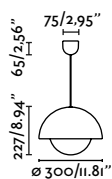

60012 ● Matt White 289,90€

60013 ● Matt Black 289,90€

Material	Body Steel
	Diff Glass + Opal
	Shade Steel
Power	14,5W
Lumen Output	754lm
Light Source	SMD LED 2700K
Class	I
CRI	90
Voltage (V/Hz)	220V-240V/50-60Hz
Cable	1.5 MT