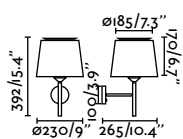

*Structures and shades also sold separately 598-601