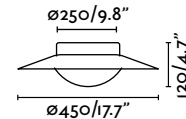

- 62144 Matt White **191,70€**
- 62145   Matt White + Satin Nickel **208,40€**
- 62146   Matt Black + Satin Gold **225,10€**
- 62147   Matt Black + Satin Copper **225,10€**

Material	Body Steel
	Diff Glass + Opal
Power	20W
Lumen Output	1700lm
Light Source	SMD LED 3000K
Class	I
CRI	>80
Voltage (V/Hz)	220V-240V/50-60Hz

Suspended
222