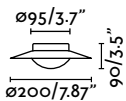

- 62144 Matt White **191,70€**
- 62145   Matt White + Satin Nickel **208,40€**
- 62146   Matt Black + Satin Gold **225,10€**
- 62147   Matt Black + Satin Copper **225,10€**

Material	Body Steel
	Diff Glass + Opal
Power	20W
Lumen Output	1700lm
Light Source	SMD LED 3000K
Class	I
CRI	>80
Voltage (V/Hz)	220V-240V/50-60Hz

Suspended
222