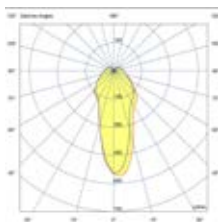

Brume
Àlex & Manel Lluscà

IP44 incl.

40077 ● Anthracite 163,00€

Material	Body Steel
	Diff Glass + Opal
Power	3W
Lumen Output	200lm
Light Source	SMD LED 2700K
Class	II
CRI	>80
Voltage (V/Hz)	100V-240V/50-60Hz

Suspended
248

Wall
512