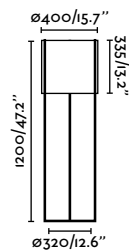

Drum table
Nahtrang

- 24020-31 Matt Black + Beige **220,10€**
- 24020-32 Matt Black + Grey **220,10€**

Material	Body Steel
	Diff PC + Opal
	Shade Textile
Light Source	1 E27 max. 15W
Bulb incl.	No
Recom. Bulb	17463
Class	II
Voltage (V/Hz)	100V-240V/50-60Hz
Cable	1.8 MT

Drum floor
Nahtrang

- 24023-33 Matt Black + Beige **409,60€**
- 24023-34 Matt Black + Grey **409,60€**

Material	Body Steel
	Diff PC + Opal
	Shade Textile
Light Source	1 E27 max. 15W
Bulb incl.	No
Recom. Bulb	17464
Class	II
Voltage (V/Hz)	100V-240V/50-60Hz
Cable	2.1 MT