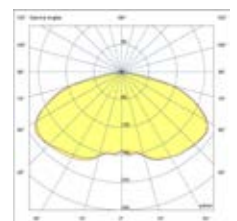

Ten
Faro Lab

- 62156 Shiny Copper **49,90€**
- 62157 Satin Gold **49,90€**
- 62168 Matt White **44,30€**
- 62169 Matt Black **44,30€**

Material	Body Steel
Light Source	1 E27 max. 15W
Bulb incl.	No
Recom. Bulb	17464
Class	II
Voltage (V/Hz)	100V-240V/50-60Hz
Cable	1.5 MT

Hoshi
Xjer Studio

- 28387 Satin Gold + Matt Black **306,60€**
- 28388 Black + Copper **306,60€**

Material	Body Steel
	Diff PC + Opal
Power	12W
Lumen Output	930lm
Light Source	SMD LED 2700K
Class	II
CRI	>80
Voltage (V/Hz)	100V-240V/50-60Hz
Cable	2 MT