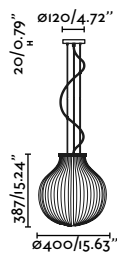

Isabelle 310
Héctor Serrano

28300 ●● Matt White + Opal 485,20€

Isabelle 400
Héctor Serrano

28301 ●● Matt White + Opal 549,50€

Isabelle 500
Héctor Serrano

28302 ●● Matt White + Opal 598,50€

Material	Body Steel
	Shade Glass
Light Source	1 E27 max. 15W
Bulb incl.	No
Recom. Bulb	17463
Class	II
Voltage (V/Hz)	100V-240V/50-60Hz
Cable	2 MT

Material	Body Steel
	Shade Glass
Light Source	1 E27 max. 15W
Bulb incl.	No
Recom. Bulb	17463
Class	II
Voltage (V/Hz)	100V-240V/50-60Hz
Cable	2 MT

Material	Body Steel
	Shade Glass
Light Source	1 E27 max. 15W
Bulb incl.	No
Recom. Bulb	17463
Class	II
Voltage (V/Hz)	100V-240V/50-60Hz
Cable	2 MT