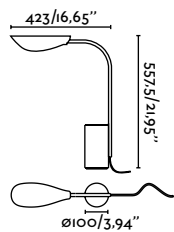

20076

●● Matt Black + Matt Black 189,00€

Material	Body Steel
	Shade Steel
Light Source	1 G9 max. 6W
Bulb incl.	No
Recom. Bulb	17466
Class	II
Voltage (V/Hz)	100V-240V/50-60Hz
Cable	1.8 MT