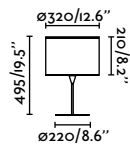

*Structures and shades also sold separately 598-601