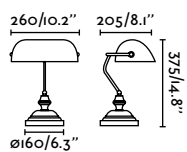

Banker

68334 Old Gold + Green 122,60€

Material	Body Steel
	Diff Glass
Light Source	1 E27 max. 15W
Bulb incl.	No
Recom. Bulb	17463
Class	II
Voltage (V/Hz)	100V-240V/50-60Hz
Cable	1.9 MT

Gru

51916 Matt White 44,00€
51917 Matt Black 44,00€

Material	Body Steel
Light Source	1 E27 max. 15W
Bulb incl.	No
Recom. Bulb	17463
Class	II
Voltage (V/Hz)	100V-240V/50-60Hz
Cable	1.7 MT

Baobab

51908 Matt White 41,90€
51909 Matt Black 41,90€
51910 Grey 41,90€

Material	Body Steel
Light Source	1 E14 max. 8W
Bulb incl.	No
Recom. Bulb	17461
Class	II
Voltage (V/Hz)	100V-240V/50-60Hz
Cable	1.7 MT