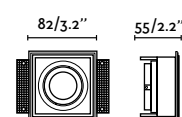

Hyde SQ Orientable

- 40120 Matt White 22,50€
- 40121 Matt Black 22,50€

Material	Body Steel
Light Source	1 GU10 max. 8W
Bulb incl.	No
Recom. Bulb	17316
Voltage (V/Hz)	100V-240V/50-60Hz
Socket incl.	No
Recom. Socket	43065
Cut out	83x83

Hyde SQ

IP44

- 40116 Matt White 18,30€
- 40117 Matt Black 18,30€

Material	Body Steel
Light Source	1 GU10 max. 8W
Bulb incl.	No
Recom. Bulb	17316
Voltage (V/Hz)	100V-240V/50-60Hz
Socket incl.	No
Recom. Socket	43065
Cut out	83x83

Hyde SQ Orientable Trimless

- 40112 Matt White 24,20€
- 40113 Matt Black 24,20€

Material	Body Steel
Light Source	1 GU10 max. 8W
Bulb incl.	No
Recom. Bulb	17316
Voltage (V/Hz)	100V-240V/50-60Hz
Socket incl.	No
Recom. Socket	43065
Cut out	102x93