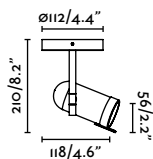

Link
Estudi Ribaudí

- 29877 Matt White **72,00€**
- 29878 Matt Black **72,00€**

Orleans
Nahtrang

- 43529 Matt White **48,20€**
- 43531 Chrome + Matt Black **50,50€**

Orleans 2L
Nahtrang

- 43534 Chrome + Matt Black **86,20€**

Material	Body Steel
Light Source	1 GU10 max. 8W
Bulb incl.	No
Recom. Bulb	97685327
Class	I
Voltage (V/Hz)	100V-240V/50-60Hz

Material	Body Steel
Light Source	1 GU10 max. 8W
Bulb incl.	No
Recom. Bulb	97685327
Class	I
Voltage (V/Hz)	100V-240V/50-60Hz

Material	Body Steel
Light Source	2 GU10 max. 8W
Bulb incl.	No
Recom. Bulb	97685327
Class	I
Voltage (V/Hz)	100V-240V/50-60Hz