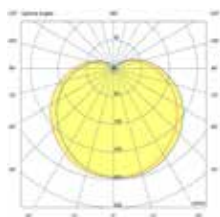

- 40095 White 93,60€
- 40096 Black 93,60€
- 40097 Blue 93,60€
- 40098 Coral 93,60€
- 40099 Green 93,60€

Material	Body Steel
	Diff Glass + Opal White
Power	4W
Lumen Output	300lm
Light Source	COB LED 2700K
Class	II
Voltage (V/Hz)	100V-240V/50-60Hz