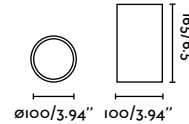

Rel 75

- 64198 Matt White 126,70€
- 64199 Matt Black 126,70€

Material	Body Aluminium Diff Glass + Transparent
Power	15W
Lumen Output	1340lm
Light Source	COB LED 2700K
Class	II
CRI	>80
Voltage (V/Hz)	220V-240V/50-60Hz
Beam angle	60°

Rel 100

- 64200 Matt White 199,40€
- 64201 Matt Black 199,40€

Material	Body Aluminium Diff Glass + Transparent
Power	25W
Lumen Output	2230lm
Light Source	COB LED 2700K
Class	II
CRI	>80
Voltage (V/Hz)	220V-240V/50-60Hz
Beam angle	60°