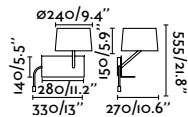

Handy
Jordi Blasi

28413 ●● Matt White + White 110,50€

Handy right
Jordi Blasi

28414 ●● Matt White + White 246,60€

Handy Left
Jordi Blasi

28415 ●● Matt White + White 246,60€

Material	Body Steel
	Shade Textile
Light Source	1 E27 max. 15W
Bulb incl.	No
Recom. Bulb	17463
Class	I
Voltage (V/Hz)	100V-240V/50-60Hz

Material	Body Steel
	Shade Textile
Light Source	1 E27 max. 15W
Bulb incl.	No
Recom. Bulb	17463
Reader	3W, 3000K, 40lm
Driver incl.	Yes
Class	I
Voltage (V/Hz)	100V-240V/50-60Hz

Material	Body Steel
	Shade Textile
Light Source	1 E27 max. 15W
Bulb incl.	No
Recom. Bulb	17463
Reader	3W, 3000K, 40lm
Driver incl.	Yes
Class	I
Voltage (V/Hz)	100V-240V/50-60Hz