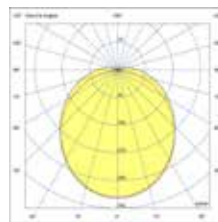

# Magritte

indoor

Surface