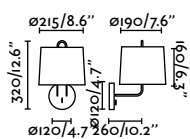

*Structures and shades also sold separately 598-601