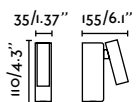

Rob

- 68497 ● Bronze **99,00€**
- 68499 ● Satin Nickel **98,30€**
- 68508 ● White **97,50€**
- 68509 ● Black **97,50€**

Material	Body Steel+Aluminium
Power	3W
Lumen Output	160lm
Light Source	HIGH POWER LED 3000K
Reader	3W, 3000K, 160lm
Class	II
CRI	>80
Voltage (V/Hz)	100V-240V/50-60Hz

Rob Shade

- 68496 ● ● Bronze + Opal **140,70€**
- 68498 ● ● Satin Nickel + Opal **136,60€**

Material	Body Steel+Aluminium
	Shade PMMA
Light Source	1 E27 max. 15W
Bulb incl.	No
Recom. Bulb	17463
Reader	3W, 3000K, 160lm
Driver incl.	Yes
Class	I
Voltage (V/Hz)	100V-240V/50-60Hz