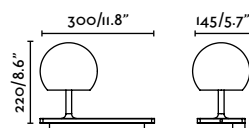

01027A ● ● Matt White + Wood 277,40€

Material	Body Aluminium+Wood Diff PC + Opal
Power	7W
Lumen Output	500lm
Light Source	SMD LED 3000K
Dimmable W	1w 80lm / 4w 250lm / 7w 500lm
Class	II
CRI	>80
Voltage (V/Hz)	100V-240V/50-60Hz