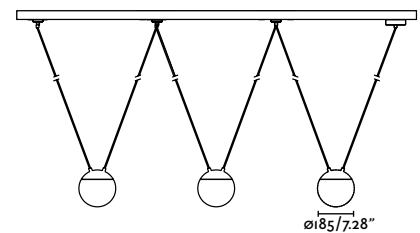

Mine PC Space 2L
Nahtrang

- 28209-2L Matt White 396,20€
  28210-2L Dark Grey 396,20€

Material	Body Aluminium+Wood
	Diff PC + Opal
Light Source	2 E27 max. 15W
Bulb incl.	No
Recom. Bulb	17463
Class	II
Voltage (V/Hz)	100V-240V/50-60Hz
Cable	4 MT

Mine Glass Space 3L
Nahtrang

- 28375-3L Matt White 568,15€
  28376-3L Dark Grey 568,15€

Material	Body Aluminium+Wood
	Diff Glass + Opal
Light Source	3 E27 max. 15W
Bulb incl.	No
Recom. Bulb	17463
Class	II
Voltage (V/Hz)	100V-240V/50-60Hz
Cable	6 MT

Mine PC Space 3L
Nahtrang

- 28209-3L Matt White 585,20€
  28210-3L Dark Grey 585,20€

Material	Body Aluminium+Wood
	Diff PC + Opal
Light Source	3 E27 max. 15W
Bulb incl.	No
Recom. Bulb	17463
Class	II
Voltage (V/Hz)	100V-240V/50-60Hz
Cable	6 MT