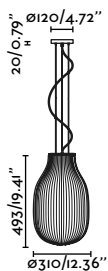

Isabelle 310
Héctor Serrano

28300 ●● Matt White + Opal 485,20€

Isabelle 400
Héctor Serrano

28301 ●● Matt White + Opal 549,50€

Isabelle 500
Héctor Serrano

28302 ●● Matt White + Opal 598,50€

Material	Body Steel
	Shade Glass
Light Source	1 E27 max. 15W
Bulb incl.	No
Recom. Bulb	17463
Class	II
Voltage (V/Hz)	100V-240V/50-60Hz
Cable	2 MT

Material	Body Steel
	Shade Glass
Light Source	1 E27 max. 15W
Bulb incl.	No
Recom. Bulb	17463
Class	II
Voltage (V/Hz)	100V-240V/50-60Hz
Cable	2 MT

Material	Body Steel
	Shade Glass
Light Source	1 E27 max. 15W
Bulb incl.	No
Recom. Bulb	17463
Class	II
Voltage (V/Hz)	100V-240V/50-60Hz
Cable	2 MT