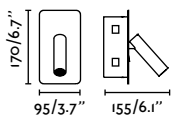

Suau recessed
Nahtrang

- 62111 ● Bronze **133,80€**
- 62114 ● Satin Gold **133,80€**
- 62126 ● Satin Nickel **133,80€**
- 62128 ● Matt Black **117,60€**
- 62129 ● Matt White **117,60€**

Material	Body Aluminium+Steel
Power	3W
Lumen Output	140lm
Light Source	HIGH POWER LED 3000K
Reader	3W, 3000K, 140lm
Class	I
CRI	>80
Voltage (V/Hz)	100V-240V/50-60Hz
Beam angle	30°
Cut out	80x155x43

Suau USB
Nahtrang

- 62116 ● Matt Black **116,50€**
- 62117 ● Matt White **116,50€**

Material	Body Aluminium+Steel
Power	3W
Lumen Output	140lm
Light Source	HIGH POWER LED 3000K
Reader	3W, 3000K, 140lm
Class	I
CRI	>80
Voltage (V/Hz)	100V-240V/50-60Hz
Beam angle	30°

Suau
Nahtrang

- 62104 ● Bronze **117,30€**
- 62118 ● Matt Black **101,30€**
- 62120 ● Matt White **101,30€**
- 62121 ● Grey **101,30€**

Material	Body Aluminium+Steel
Power	3W
Lumen Output	140lm
Light Source	HIGH POWER LED 3000K
Reader	3W, 3000K, 140lm
Class	I
CRI	>80
Voltage (V/Hz)	100V-240V/50-60Hz
Beam angle	30°