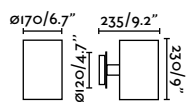

Guadalupe
Faro Lab

- 20031-80 ● ● Black + Beige 121,50€
- 20031-81 ● ● Black + Green 121,50€

Material	Body Steel
	Shade Steel
Light Source	1 E27 max. 15W
Bulb incl.	No
Recom. Bulb	17463
Class	II
Voltage (V/Hz)	100V-240V/50-60Hz

Guadalupe reader
Faro Lab

- 20032-80 ● ● Black + Beige 169,50€
- 20032-81 ● ● Black + Green 169,50€

Material	Body Steel
	Shade Steel
Light Source	1 E27 max. 15W
Bulb incl.	No
Recom. Bulb	17463
Reader	1W, 3000K, 100lm
Driver incl.	Yes
Class	II
Voltage (V/Hz)	100V-240V/50-60Hz

Table&Floor
112