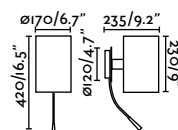

# Guadalupe

Designed by Faro Lab

Guadalupe reader Ref. 20032-81

Guadalupe Ref. 20031-80

**Klee Left**  
Isaac Piñeiro

NEW

- 20066   Textured Grey + Black **217,95€**
- 20059 NEW   Textured Black + Black **217,95€**