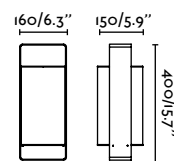

Lula S
Marina Milá

- 28380 Matt White + White 109,20€
- 28382 Matt Black + White 109,20€

Material	Body Steel
	Shade Textile
Light Source	1 E27 max. 15W
Bulb incl.	No
Recom. Bulb	17463
Class	II
Voltage (V/Hz)	100V-240V/50-60Hz
Cable	1.7 MT

Lula M
Marina Milá

- 28383 Matt White + White 139,00€
- 28385 Matt Black + White 139,00€

Material	Body Steel
	Shade Textile
Light Source	1 E27 max. 15W
Bulb incl.	No
Recom. Bulb	17463
Class	II
Voltage (V/Hz)	100V-240V/50-60Hz
Cable	1.7 MT