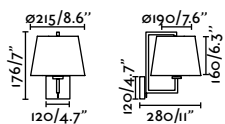

*Structures and shades also sold separately 598-601