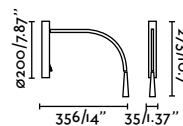

Boc

- 62707 Matt White 107,10€
- 62708 Matt Black 107,10€
- 62710 Chrome 112,40€
- 62711 Bronze 112,40€

Material	Body Steel
Power	3W
Lumen Output	130lm
Light Source	HIGH POWER LED 3000K
Reader	3W, 3000K, 130lm
Class	II
CRI	>80
Voltage (V/Hz)	220V-240V/50-60Hz

Flin

- 64318 Matt White 71,50€
- 64319 Matt Black 71,50€

Material	Body Steel+Aluminium+Silicone
Power	3W
Lumen Output	280lm
Light Source	HIGH POWER LED 3000K
Reader	3W, 3000K, 280lm
Class	I
CRI	>80
Voltage (V/Hz)	100V-240V/50-60Hz
Beam angle	30°