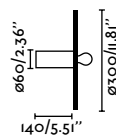

### Confetti 450 H70

Nutcreatives

62173-51  Matt Black + White & Black 154,40€