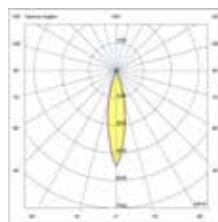

Boc

- 62707 Matt White 107,10€
- 62708 Matt Black 107,10€
- 62710 Chrome 112,40€
- 62711 Bronze 112,40€

Material	Body Steel
Power	3W
Lumen Output	130lm
Light Source	HIGH POWER LED 3000K
Reader	3W, 3000K, 130lm
Class	II
CRI	>80
Voltage (V/Hz)	220V-240V/50-60Hz

Flin

- 64318 Matt White 71,50€
- 64319 Matt Black 71,50€

Material	Body Steel+Aluminium+Silicone
Power	3W
Lumen Output	280lm
Light Source	HIGH POWER LED 3000K
Reader	3W, 3000K, 280lm
Class	I
CRI	>80
Voltage (V/Hz)	100V-240V/50-60Hz
Beam angle	30°