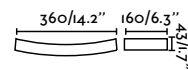

Eaco 1

63176 ● Matt White 61,90€

Material	Body Plaster
Light Source	1 G9 max. 6W
Bulb incl.	No
Recom. Bulb	17466
Class	I
Voltage (V/Hz)	100V-240V/50-60Hz

Eaco 2

63177 ● Matt White 69,40€

Material	Body Plaster
Light Source	2 G9 max. 6W
Bulb incl.	No
Recom. Bulb	17466
Class	I
Voltage (V/Hz)	100V-240V/50-60Hz

Eaco 3

63178 ● Matt White 79,10€

Material	Body Plaster
Light Source	1 R7S 78mm max. 8W
Bulb incl.	No
Recom. Bulb	17499
Class	I
Voltage (V/Hz)	100V-240V/50-60Hz