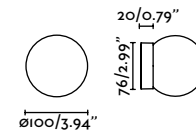

Gala

IP44

- 63504 Chrome **106,30€**
- 63505 Satin Gold **106,30€**
- 63506 Matt Black **106,30€**

Material	Body Aluminium Diff Glass + Opal
Light Source	1 G9 max. 6W
Bulb incl.	No
Recom. Bulb	17495
Class	II
Voltage (V/Hz)	100V-240V/50-60Hz

Lago

IP44

- 63503 Chrome **95,10€**

Material	Body Aluminium Diff Glass + Opal
Light Source	1 G9 max. 6W
Bulb incl.	No
Recom. Bulb	17495
Class	II
Voltage (V/Hz)	100V-240V/50-60Hz

Ping

IP44

NEW

- 60010 Matt White **88,50€**
- 60011 Matt Black **88,50€**

Material	Body Aluminium Diff Glass + Opal
Power	7,8W
Lumen Output	732lm
Light Source	SMD LED 3000K
Class	II
CRI	90
Voltage (V/Hz)	220V-240V/50-60Hz