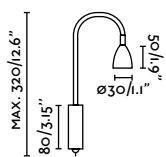

Loke

- 40994 Chrome 50,30€
- 41019 Matt White 52,40€
- 41020 Matt Black 52,40€

Material	Body Aluminium+Steel
Power	3W
Lumen Output	150lm
Light Source	HIGH POWER LED 3000K
Reader	3W, 3000K, 150lm
Class	II
CRI	>80
Voltage (V/Hz)	220V-240V/50-60Hz
Beam angle	30°

Loke recessed

- 40996 Chrome 50,30€

Material	Body Aluminium+Steel
Power	3W
Lumen Output	150lm
Light Source	HIGH POWER LED 3000K
Class	II
CRI	>80
Voltage (V/Hz)	220V-240V/50-60Hz
Beam angle	30°
Cut out	ø60