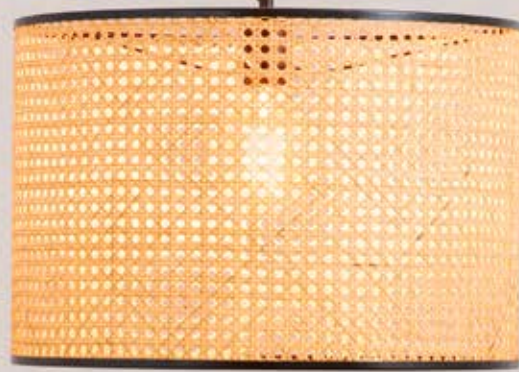

\*Structures and shades also sold separately 598-601

indoor

Suspended

**Samba**  
Faro Lab

- 64315-44  Matt Black + Beige **294,40€**
- 64315-45  Matt Black + Yellow **294,40€**
- 64315-46  Matt Black + Green **294,40€**