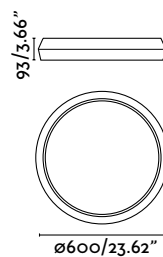

Shoku 350
Ernest Perera Studio

- 64277   White + White **242,00€**
- 64278   White + Black **250,80€**
- 64279   Black + Black **242,00€**
- 64280   Light Grey + White **250,80€**

Material	Body Aluminium Diff PMMA + Opal White
Power	24W
Lumen Output	1213,4lm
Light Source	SMD LED 2700K
Class	II
CRI	>90
Voltage (V/Hz)	220V-240V/50-60Hz

Shoku 600
Ernest Perera Studio

- 64281   White + White **461,35€**
- 64282   Black + Black **461,35€**

Material	Body Aluminium Diff PMMA + Opal White
Power	40W
Lumen Output	2441.5lm
Light Source	SMD LED 2700K
Class	II
CRI	>90
Voltage (V/Hz)	220V-240V/50-60Hz