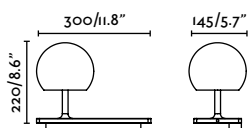

01027A ● ● Matt White + Wood 277,40€

Material	Body Aluminium+Wood Diff PC + Opal
Power	7W
Lumen Output	500lm
Light Source	SMD LED 3000K
Dimmable W	1w 80lm / 4w 250lm / 7w 500lm
Class	II
CRI	>80
Voltage (V/Hz)	100V-240V/50-60Hz