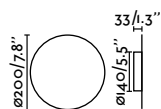

Tera

63184 ● Matt White 114,15€

Material	Body Plaster
Power	6W
Lumen Output	530lm
Light Source	SMD LED 2700K
Class	II
CRI	>80
Voltage (V/Hz)	220V-240V/50-60Hz

Luna

63225 ● Matt White 89,95€

Material	Body Plaster
	Diff PMMA + Opal
Power	5W
Lumen Output	300lm
Light Source	SMD LED 2700K
Class	II
CRI	>80
Voltage (V/Hz)	220V-240V/50-60Hz

Kamen

63311 ● Beige 62,10€

63312 ● Grey 62,10€

Material	Body Concrete
Light Source	1 G9 max. 6W
Bulb incl.	No
Recom. Bulb	17466
Class	I
Voltage (V/Hz)	100V-240V/50-60Hz