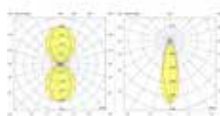

# Moy, Joy & Levita

Designed by Nahtrang

Joy Ref. 64027

Moy Ref. 40093

Levita Ref. 29690

**Magos**  
Faro Lab

- 20330 ● Black 239,20€
- 20331 ● Maple 254,20€
- 20332 ● Walnut 254,20€

<b>Material</b>	<b>Body</b> Aluminium+ABS
	<b>Diff</b> PC + Opal
<b>Power</b>	14W
<b>Lumen Output</b>	600lm
<b>Light Source</b>	SMD LED 2700K
<b>Reader</b>	3W, 2700K, 160lm
<b>Class</b>	II
<b>CRI</b>	>80
<b>Voltage (V/Hz)</b>	100V-240V/50-60Hz