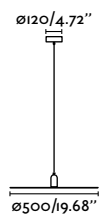

Plat

68145 ● Matt Black 107,50€
68146 ● Matt White 107,50€

Material	Body Steel
Light Source	1 E27 max. 15W
Bulb incl.	No
Recom. Bulb	17271
Class	II
Voltage (V/Hz)	100V-240V/50-60Hz
Cable	1.5 MT

Marina

60004 ● Matt Black 66,90€

Material	Body Steel
	Diff Glass + Transparent
Light Source	1 E27 max. 15W
Bulb incl.	No
Recom. Bulb	17428
Class	II
Voltage (V/Hz)	100V-240V/50-60Hz
Cable	1.5 MT