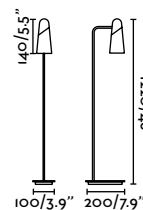

Lao table
Nahtrang

29047 ● Matt Black 87,80€

Material	Body Aluminium+ABS
	Diff PMMA + Opal
Power	4W
Lumen Output	400lm
Light Source	SMD LED 3000K
Class	II
CRI	>80
Voltage (V/Hz)	100V-240V/50-60Hz
Cable	2 MT

Lao floor
Nahtrang

29049 ● Matt Black 131,30€

Material	Body Aluminium+ABS
	Diff PMMA + Opal
Power	4W
Lumen Output	400lm
Light Source	SMD LED 3000K
Class	II
CRI	>80
Voltage (V/Hz)	100V-240V/50-60Hz
Cable	2 MT