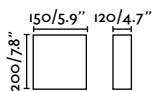

Cotton RCT vertical 2L

- 66405 Matt White + Beige **67,30€**
- 66406 Matt White + Black **67,30€**

Cotton R vertical

- 66407 Matt White + Beige **42,10€**
- 66408 Matt White + Black **42,10€**

Cotton R vertical 2L

- 66409 Matt White + Beige **68,30€**
- 66410 Matt White + Black **68,30€**

Material	Body Steel
	Shade Textile
Light Source	2 E27 max. 15W
Bulb incl.	No
Recom. Bulb	17463
Class	I
Voltage (V/Hz)	100V-240V/50-60Hz

Material	Body Steel
	Shade Textile
Light Source	1 E27 max. 15W
Bulb incl.	No
Recom. Bulb	17463
Class	I
Voltage (V/Hz)	100V-240V/50-60Hz

Material	Body Steel
	Shade Textile
Light Source	2 E27 max. 15W
Bulb incl.	No
Recom. Bulb	17463
Class	I
Voltage (V/Hz)	100V-240V/50-60Hz