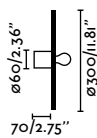

### Confetti 450 H70

Nutcreatives

62173-51  Matt Black + White & Black 154,40€