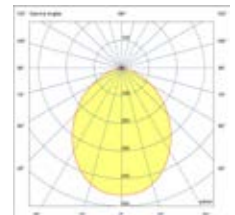

Haru

- 64206 Matt White 57,60€
- 64207 Matt Black 57,60€

Material	Body Aluminium
	Diff PMMA + Opal
Power	6W
Lumen Output	350lm
Light Source	SMD LED 3000K
Class	II
CRI	>80
Voltage (V/Hz)	220V-240V/50-60Hz
Beam angle	120°

Natsu

- 64204 Matt White 156,70€
- 64205 Matt Black 156,70€

Material	Body Aluminium
	Diff PMMA + Opal
Power	30W
Lumen Output	1500lm
Light Source	SMD LED 3000K
Class	II
CRI	>80
Voltage (V/Hz)	220V-240V/50-60Hz
Beam angle	120°