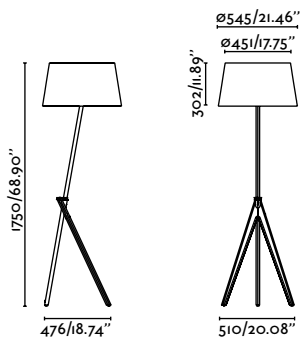

Treewood
Faro Lab

Material	Body Ash tree+Steel
	Shade Parchment
Light Source	1 E27 max. 15W
Bulb incl.	No
Recom. Bulb	17464
Class	II
Voltage (V/Hz)	100V-240V/50-60Hz
Cable	1.8 MT

Treewood Tray
Faro Lab

Material	Body Ash tree+Steel
	Shade Parchment
Light Source	1 E27 max. 15W
Bulb incl.	No
Recom. Bulb	17464
Class	II
Voltage (V/Hz)	100V-240V/50-60Hz
Cable	1.8 MT