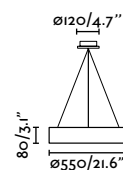

Dolme
Xjer Studio

64099 ● Matt White 245,70€

Material	Body Steel
	Diff PMMA + Opal
Power	23W
Lumen Output	1260lm
Light Source	SMD LED 3000K
Class	I
CRI	>80
Voltage (V/Hz)	220V-240V/50-60Hz
Cable	1.6 MT

Cocotte 430
Jordi Llopis

64262 ● Shiny White 255,60€
64263 ● Shiny Black 255,60€

Material	Body Aluminium
	Diff PMMA + Opal
Power	30W
Lumen Output	1300lm
Light Source	SMD LED 3000K
Class	I
CRI	>80
Voltage (V/Hz)	220V-240V/50-60Hz
Cable	1.1 MT

Cocotte 550
Jordi Llopis

64261 ● Shiny Black 341,40€

Material	Body Aluminium
	Diff PMMA + Opal
Power	38W
Lumen Output	1700lm
Light Source	SMD LED 3000K
Class	I
CRI	>80
Voltage (V/Hz)	100V-240V/50-60Hz
Cable	1.1 MT