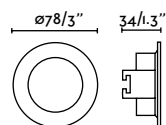

Neon SQ

43400 ● Matt White 10,80€
43410 ● Matt Black 10,80€

Material	Body Aluminium
Light Source	1 GU10 max. 8W
Bulb incl.	No
Recom. Bulb	17316
Voltage (V/Hz)	100V-240V/50-60Hz
Socket incl.	No
Recom. Socket	43065
Cut out	70x70

Neon R

43399 ● Matt White 10,80€
43409 ● Matt Black 10,80€

Material	Body Aluminium
Light Source	1 GU10 max. 8W
Bulb incl.	No
Recom. Bulb	17316
Voltage (V/Hz)	100V-240V/50-60Hz
Socket incl.	No
Recom. Socket	43065
Cut out	ø65

Gas

43404 ● Matt White 16,50€
43405 ● Matt Black 16,50€

Material	Body Aluminium
Light Source	1 GU10 max. 8W
Bulb incl.	No
Recom. Bulb	17316
Voltage (V/Hz)	100V-240V/50-60Hz
Socket incl.	No
Recom. Socket	43065
Cut out	ø76