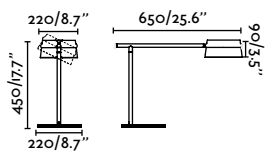

Loop table
Estudi Ribaudí

- 29398   Matt Black + Ash Tree **240,80€**
- 29568   Matt Black + Cherry **240,80€**

Material	Body Steel
	Diff PMMA + Translucent
	Shade Wood
Power	6W
Lumen Output	600lm
Light Source	SMD LED 2700K
Dimmable W	1w 100lm / 3w 300lm / 6w 600lm
Class	II
CRI	>80
Voltage (V/Hz)	220V-240V/50-60Hz
Cable	2 MT

Loop floor
Estudi Ribaudí

- 29399   Matt Black + Ash Tree **281,80€**
- 29569   Matt Black + Cherry **281,80€**

Material	Body Steel
	Diff PMMA + Translucent
	Shade Wood
Power	6W
Lumen Output	600lm
Light Source	SMD LED 2700K
Dimmable W	1w 100lm / 3w 300lm / 6w 600lm
Class	II
CRI	>80
Voltage (V/Hz)	220V-240V/50-60Hz
Cable	2 MT