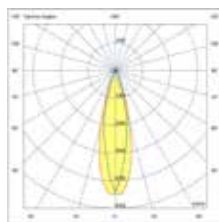

Kale

62703 ● Matt Black 93,30€

Material	Body Aluminium+Steel+Silicone
Power	3W
Lumen Output	180lm
Light Source	HIGH POWER LED 3000K
Reader	3W, 3000K, 180lm
Class	II
CRI	>80
Voltage (V/Hz)	220V-240V/50-60Hz
Beam angle	45°

Lead

62704 ●● Old Gold + Brown 134,00€

Material	Body Aluminium+Leather
Power	3W
Lumen Output	180lm
Light Source	COB LED 3000K
Reader	3W, 4000K, 300lm
Class	II
CRI	>80
Voltage (V/Hz)	220V-240V/50-60Hz
Beam angle	45°