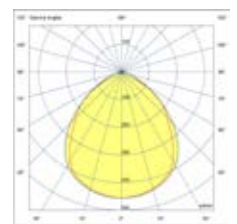

- 57312 Matt White 459,00€
- 57313 Black 459,00€
- 57314 Yellow 459,00€

Material	Body Aluminium+Steel
	Diff PMMA + Transparent
Power	6W
Lumen Output	410lm
Light Source	SMD LED
Dimmable K	2700 - 4800K
Class	II
CRI	>80
Voltage (V/Hz)	100V-240V/50-60Hz
Cable	1.9 MT

Wall
352