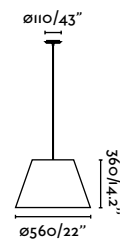

Saipan
Faro Lab

65134-76 ●● Black + Rattan 84,50€

Tupai
Faro Lab

65134-77 ●● Black + Rattan 141,20€

Sumba
Faro Lab

65134-72 ●● Black + Rattan 203,20€

Material	Body Steel
	Shade Rattan
Light Source	1 E27 max. 15W
Bulb incl.	No
Recom. Bulb	17426
Class	I
Voltage (V/Hz)	100V-240V/50-60Hz
Cable	2 MT

Material	Body Steel
	Shade Rattan
Light Source	1 E27 max. 15W
Bulb incl.	No
Recom. Bulb	17426
Class	I
Voltage (V/Hz)	100V-240V/50-60Hz
Cable	2 MT

Material	Body Steel
	Shade Rattan
Light Source	1 E27 max. 15W
Bulb incl.	No
Recom. Bulb	17426
Class	I
Voltage (V/Hz)	100V-240V/50-60Hz
Cable	2 MT

Table
98

Wall
398