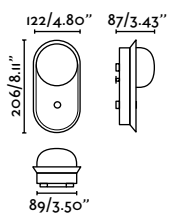

Maya
Faro Lab

- 40102 Matt Black + Shiny Black **135,20€**
- 40103 Matt White + Beige **135,20€**
- 40104 Matt Black + Terracotta **135,20€**

Material	Body Aluminium+Steel
	Diff Glass + Opal
Power	8W
Lumen Output	580lm
Light Source	SMD LED 2700K
Class	II
CRI	>90
Voltage (V/Hz)	220V-240V/50-60Hz
Cable	1.5 MT