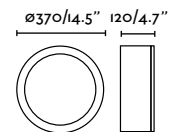

Ami

- 63397 ● Matt White **86,90€**
- 63398 ● Satin Nickel **86,90€**

Foro

- 63404 ● Matt White **151,90€**

Kao

- 63399 ● Chrome **185,60€**

Material	Body Aluminium Diff PC + Opal
Power	15W
Lumen Output	1200lm
Light Source	SMD LED 2700K
Class	I
CRI	>80
Voltage (V/Hz)	220V-240V/50-60Hz

Material	Body Aluminium Diff PMMA + Opal
Power	24W
Lumen Output	2000lm
Light Source	SMD LED 3000K
Class	II
CRI	>80
Voltage (V/Hz)	220V-240V/50-60Hz

Material	Body Aluminium Diff PMMA + Opal
Power	35W
Lumen Output	2800lm
Light Source	SMD LED 3000K
Class	II
CRI	>80
Voltage (V/Hz)	100V-240V/50-60Hz