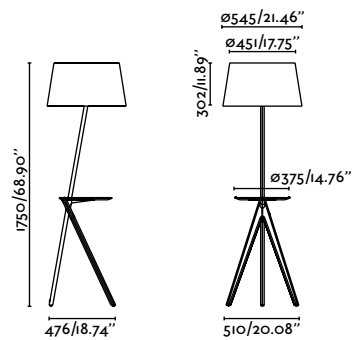

Treewood
Faro Lab

Material	Body Ash tree+Steel
	Shade Parchment
Light Source	1 E27 max. 15W
Bulb incl.	No
Recom. Bulb	17464
Class	II
Voltage (V/Hz)	100V-240V/50-60Hz
Cable	1.8 MT

Treewood Tray
Faro Lab

Material	Body Ash tree+Steel
	Shade Parchment
Light Source	1 E27 max. 15W
Bulb incl.	No
Recom. Bulb	17464
Class	II
Voltage (V/Hz)	100V-240V/50-60Hz
Cable	1.8 MT