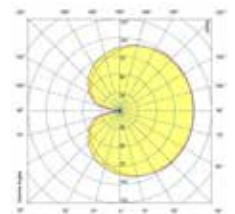

Moy
Nahtrng

IP44 incl.

- 40090 ● Satin Gold **95,40€**
- 40091 ● Chrome **95,40€**
- 40092 ● Bronze **95,40€**
- 40093 ● Matt Black **92,70€**

Material	Body Steel
	Diff Glass + Opal
Power	4W
Lumen Output	300lm
Light Source	SMD LED 3000K
Class	II
CRI	>80
Voltage (V/Hz)	100V-240V/50-60Hz

Joy
Nahtrng

incl.

- 64027 ● Matt Black **94,30€**
- 64028 ● Matt White **94,30€**

Material	Body Aluminium
	Diff Glass + Opal
Power	3W
Lumen Output	280lm
Light Source	SMD LED 3000K
Class	I
CRI	>80
Voltage (V/Hz)	100V-240V/50-60Hz

Levita
Nahtrng

incl.

- 29690 ● Shiny Gold **312,60€**
- 29695 ● Matt Black **273,50€**

Material	Body Steel
	Diff Glass + Opal
Power	7W
Lumen Output	570lm
Light Source	SMD LED 2700K
Class	I
CRI	>80
Voltage (V/Hz)	100V-240V/50-60Hz