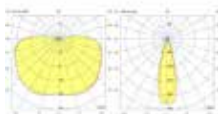

Klee Left
Isaac Piñeiro

NEW

- 20066   Textured Grey + Black **217,95€**
- 20059 NEW   Textured Black + Black **217,95€**

Material	Body Steel+Melamine Diff PMMA + Opal
Power	10W
Lumen Output	1021lm
Light Source	COB LED 2700K
Dimmable W	6w 690lm / 10w 1021lm
Reader	3W, 2700K, 85lm
Class	II
CRI	>=90
Voltage (V/Hz)	220V-240V/50-60Hz
Beam angle	45°

Klee right
Isaac Piñeiro

NEW

- 20065   Textured Grey + Black **217,95€**
- 20058 NEW   Textured Black + Black **217,95€**

Material	Body Steel+Melamine Diff PMMA + Opal
Power	10W
Lumen Output	1021lm
Light Source	COB LED 2700K
Dimmable W	6w 690lm / 10w 1021lm
Reader	3W, 2700K, 85lm
Class	II
CRI	>=90
Voltage (V/Hz)	220V-240V/50-60Hz
Beam angle	45°