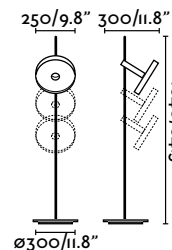

- 20164-95 Matt Black + Black **272,40€**
- 20164-96 Matt Black + Satin Gold **272,40€**

Material	Body Steel
	Shade Steel
Light Source	1 E27 max. 15W
Bulb incl.	No
Recom. Bulb	17496
Class	II
Voltage (V/Hz)	100V-240V/50-60Hz
Cable	3.4 MT

Suspended
188

Wall
372