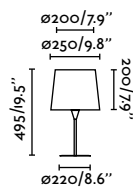

*Structures and shades also sold separately 598-601