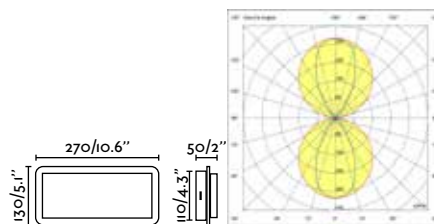

Mood SQ
Nahtrang

NEW

20060 ● Oak + Black 109,50€
20064 NEW ● Black + Black 95,60€

Material	Body Steel+Wood
Power	2W
Lumen Output	105lm
Light Source	SMD LED 3000K
Reader	2W, 3000K, 105lm
Class	II
CRI	>80
Voltage (V/Hz)	220V-240V/50-60Hz
Beam angle	45°

Mood RCT
Nahtrang

Mood RCT reader
Nahtrang

NEW

20061 ● Oak + Black 148,50€

Material	Body Steel+Wood
	Diff PMMA + Opal
Power	6W
Lumen Output	67lm
Light Source	SMD LED 3000K
Class	II
CRI	>80
Voltage (V/Hz)	220V-240V/50-60Hz

20062 ● Oak + Black 172,80€
20063 NEW ● Black + Black 169,50€

Material	Body Steel+Wood
	Diff PMMA + Opal
Power	6W
Lumen Output	67lm
Light Source	SMD LED 3000K
Reader	2W, 3000K, 67lm
Class	II
CRI	>80
Voltage (V/Hz)	220V-240V/50-60Hz