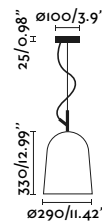

Studio 110
Nahrang

- 28260 Matt Black + Black 99,50€
- 28261 Matt Black + White 99,50€
- 28262 Matt Black + Green 99,50€
- 28277 Matt Black + Blue 99,50€
- 28278 Matt Black + Pink 99,50€

Material	Body Steel
	Shade Steel
Light Source	1 E14 max. 8W
Bulb incl.	No
Recom. Bulb	17461
Class	II
Voltage (V/Hz)	100V-240V/50-60Hz
Cable	2 MT

Studio 160
Nahrang

- 28263 Matt Black + Black 129,60€
- 28264 Matt Black + White 129,60€
- 28265 Matt Black + Green 129,60€
- 28279 Matt Black + Blue 129,60€
- 28280 Matt Black + Pink 129,60€

Material	Body Steel
	Shade Steel
Light Source	1 E27 max. 15W
Bulb incl.	No
Recom. Bulb	17464
Class	II
Voltage (V/Hz)	100V-240V/50-60Hz
Cable	2 MT

Studio 290
Nahrang

- 28283 Matt Black + Black 222,20€
- 28284 Matt Black + White 222,20€
- 28285 Matt Black + Green 222,20€
- 28286 Matt Black + Blue 222,20€
- 28287 Matt Black + Pink 222,20€

Material	Body Steel
	Shade Steel
Light Source	1 E27 max. 18W
Bulb incl.	No
Recom. Bulb	17464
Class	II
Voltage (V/Hz)	100V-240V/50-60Hz
Cable	2 MT