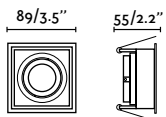

Hyde SQ Orientable

- 40120 Matt White 22,50€
- 40121 Matt Black 22,50€

Material	Body Steel
Light Source	1 GU10 max. 8W
Bulb incl.	No
Recom. Bulb	17316
Voltage (V/Hz)	100V-240V/50-60Hz
Socket incl.	No
Recom. Socket	43065
Cut out	83x83

Hyde SQ

IP44

- 40116 Matt White 18,30€
- 40117 Matt Black 18,30€

Material	Body Steel
Light Source	1 GU10 max. 8W
Bulb incl.	No
Recom. Bulb	17316
Voltage (V/Hz)	100V-240V/50-60Hz
Socket incl.	No
Recom. Socket	43065
Cut out	83x83

Hyde SQ Orientable Trimless

- 40112 Matt White 24,20€
- 40113 Matt Black 24,20€

Material	Body Steel
Light Source	1 GU10 max. 8W
Bulb incl.	No
Recom. Bulb	17316
Voltage (V/Hz)	100V-240V/50-60Hz
Socket incl.	No
Recom. Socket	43065
Cut out	102x93