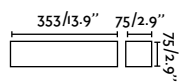

Eaco 1

63176 ● Matt White 61,90€

Material	Body Plaster
Light Source	1 G9 max. 6W
Bulb incl.	No
Recom. Bulb	17466
Class	I
Voltage (V/Hz)	100V-240V/50-60Hz

Eaco 2

63177 ● Matt White 69,40€

Material	Body Plaster
Light Source	2 G9 max. 6W
Bulb incl.	No
Recom. Bulb	17466
Class	I
Voltage (V/Hz)	100V-240V/50-60Hz

Eaco 3

63178 ● Matt White 79,10€

Material	Body Plaster
Light Source	1 R7S 78mm max. 8W
Bulb incl.	No
Recom. Bulb	17499
Class	I
Voltage (V/Hz)	100V-240V/50-60Hz