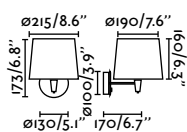

*Structures and shades also sold separately 598-601