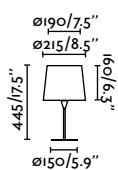

*Structures and shades also sold separately 598-601