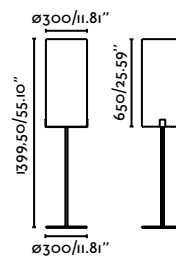

20055

●● Matt Black + Off White 236,50€

Material	Body Steel
	Shade Textile
Light Source	1 E27 max. 15W
Bulb incl.	No
Recom. Bulb	17464
Class	II
Voltage (V/Hz)	100V-240V/50-60Hz
Cable	2.3 MT

Wall
344