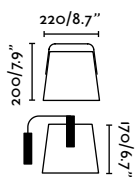

29844 ●● Matt Black + Cherry 124,15€

Material	Body Steel
	Shade Wood
Light Source	1 E27 max. 15W
Bulb incl.	No
Recom. Bulb	17462
Class	II
Voltage (V/Hz)	100V-240V/50-60Hz

Suspended 198
Table&Floor 118