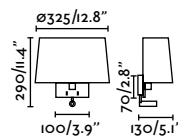

Sweet reader
Estudi Ribaudí

- 29950 Matt White + White **128,40€**
- 29951 Matt Black + Black **128,40€**

Material	Body Steel
	Diff Textile + White
	Shade Textile
Light Source	1 E27 max. 15W
Bulb incl.	No
Recom. Bulb	17463
Reader	1W, 3000K, 200lm
Driver incl.	Yes
Class	I
Voltage (V/Hz)	100V-240V/50-60Hz

Volta reader
Estudi Ribaudí

- 20023 Satin Nickel + White **152,50€**
- 20024 Satin Nickel + Black **152,50€**

Material	Body Steel
	Shade Textile
Light Source	1 E27 max. 15W
Bulb incl.	No
Recom. Bulb	17463
Reader	3W, 3000K, 200lm
Driver incl.	Yes
Class	I
Voltage (V/Hz)	100V-240V/50-60Hz