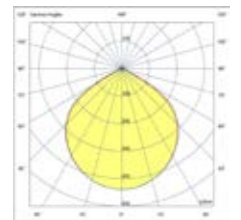

Loop table
Estudi Ribaudí

- 29398   Matt Black + Ash Tree **240,80€**
- 29568   Matt Black + Cherry **240,80€**

Material	Body Steel
	Diff PMMA + Translucent
	Shade Wood
Power	6W
Lumen Output	600lm
Light Source	SMD LED 2700K
Dimmable W	1w 100lm / 3w 300lm / 6w 600lm
Class	II
CRI	>80
Voltage (V/Hz)	220V-240V/50-60Hz
Cable	2 MT

Loop floor
Estudi Ribaudí

- 29399   Matt Black + Ash Tree **281,80€**
- 29569   Matt Black + Cherry **281,80€**

Material	Body Steel
	Diff PMMA + Translucent
	Shade Wood
Power	6W
Lumen Output	600lm
Light Source	SMD LED 2700K
Dimmable W	1w 100lm / 3w 300lm / 6w 600lm
Class	II
CRI	>80
Voltage (V/Hz)	220V-240V/50-60Hz
Cable	2 MT