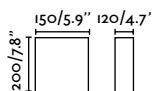

Otton RCT vertical

- 66400-97 Matt White + Linen **74,30€**
- 66400-98 Matt White + Jute **69,50€**

Otton R vertical

- 66400-101 Matt White + Linen **75,30€**
- 66400-102 Matt White + Jute **70,80€**

Otton SQ 200

- 66400-105 Matt White + Linen **101,90€**
- 66400-106 Matt White + Jute **93,80€**

Material	Body Steel
	Shade Linen
Light Source	1 E27 max. 15W
Bulb incl.	No
Recom. Bulb	17463
Class	I
Voltage (V/Hz)	100V-240V/50-60Hz

Material	Body Steel
	Shade Linen
Light Source	1 E27 max. 15W
Bulb incl.	No
Recom. Bulb	17463
Class	I
Voltage (V/Hz)	100V-240V/50-60Hz

Material	Body Steel
	Shade Linen
Light Source	1 E27 max. 15W
Bulb incl.	No
Recom. Bulb	17463
Class	I
Voltage (V/Hz)	100V-240V/50-60Hz