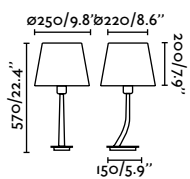

*Structures and shades also sold separately 598-601