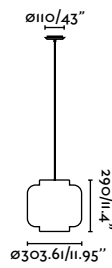

Saipan
Faro Lab

65134-76 ●● Black + Rattan 84,50€

Tupai
Faro Lab

65134-77 ●● Black + Rattan 141,20€

Sumba
Faro Lab

65134-72 ●● Black + Rattan 203,20€

Material	Body Steel
	Shade Rattan
Light Source	1 E27 max. 15W
Bulb incl.	No
Recom. Bulb	17426
Class	I
Voltage (V/Hz)	100V-240V/50-60Hz
Cable	2 MT

Material	Body Steel
	Shade Rattan
Light Source	1 E27 max. 15W
Bulb incl.	No
Recom. Bulb	17426
Class	I
Voltage (V/Hz)	100V-240V/50-60Hz
Cable	2 MT

Material	Body Steel
	Shade Rattan
Light Source	1 E27 max. 15W
Bulb incl.	No
Recom. Bulb	17426
Class	I
Voltage (V/Hz)	100V-240V/50-60Hz
Cable	2 MT

Table
98

Wall
398