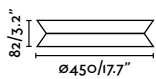

Tender
Nahtrang

- 20094   Matt Black + Oak **286,90€**
- 20095   Matt White + Oak **286,90€**

Material	Body Steel+Wood
	Diff PC + Opal
Power	24W
Lumen Output	1369lm
Light Source	SMD LED 3000K
Class	II
CRI	>80
Voltage (V/Hz)	220V-240V/50-60Hz

Tender
Nahtrang

- 20092 NEW Light Grey **208,60€**
- 20093 NEW Matt Black **210,90€**

Material	Body Steel
	Diff PC + Opal
Power	24W
Lumen Output	1369lm
Light Source	SMD LED 2700K
Class	II
CRI	>80
Voltage (V/Hz)	220V-240V/50-60Hz