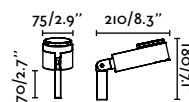

Inviting
Bohman And Folenius

- 57318 Matt White 396,00€
- 57319 Matt Black 396,00€
- 57320 Yellow 396,00€

Material	Body Aluminium
	Diff PMMA + Transparent
Power	6W
Lumen Output	410lm
Light Source	SMD LED
Dimmable K	2700 - 4800K
Class	II
CRI	>80
Voltage (V/Hz)	100V-240V/50-60Hz
Cable	1.9 MT

Inviting
Bohman And Folenius

- 57302 Yellow 289,90€
- 57300 Matt White 289,90€
- 57301 Matt Black 289,90€

Material	Body Aluminium
	Diff PMMA + Transparent
Power	6W
Lumen Output	410lm
Light Source	SMD LED
Dimmable K	2700 - 4800K
Class	II
CRI	>80
Voltage (V/Hz)	100V-240V/50-60Hz
Cable	1.9 MT

Table&Floor
88