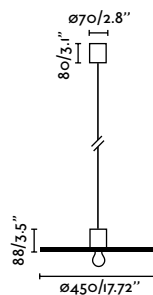

Confetti 300
Nutcreatives

68600-50 Matt Black + White & Black 132,80€

Material	Body Aluminium
	Shade Recycled PET
Light Source	1 E27 max. 15W
Bulb incl.	No
Recom. Bulb	17463
Class	II
Voltage (V/Hz)	100V-240V/50-60Hz
Cable	1.5 MT

Confetti 450
Nutcreatives

68600-51 Matt Black + White & Black 160,00€

Material	Body Aluminium
	Shade Recycled PET
Light Source	1 E27 max. 15W
Bulb incl.	No
Recom. Bulb	17464
Class	II
Voltage (V/Hz)	100V-240V/50-60Hz
Cable	1.5 MT