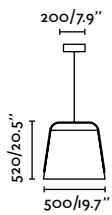

Stood
Lucid Product Design

29848 ●● Matt Black + Cherry 476,40€

Material	Body Steel
	Shade Wood
Light Source	1 E27 max. 15W
Bulb incl.	No
Recom. Bulb	17464
Class	II
Voltage (V/Hz)	100V-240V/50-60Hz
Cable	2 MT

Stood 5L
Lucid Product Design

29849 ●● Matt Black + Cherry 1.515,00€

Material	Body Steel
	Shade Wood
Light Source	5 E27 max. 15W
Bulb incl.	No
Recom. Bulb	17464
Class	II
Voltage (V/Hz)	100V-240V/50-60Hz
Cable	2 MT

Table&Floor
118

Wall
386