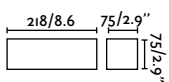

Eaco 1

63176 ● Matt White 61,90€

Material	Body Plaster
Light Source	1 G9 max. 6W
Bulb incl.	No
Recom. Bulb	17466
Class	I
Voltage (V/Hz)	100V-240V/50-60Hz

Eaco 2

63177 ● Matt White 69,40€

Material	Body Plaster
Light Source	2 G9 max. 6W
Bulb incl.	No
Recom. Bulb	17466
Class	I
Voltage (V/Hz)	100V-240V/50-60Hz

Eaco 3

63178 ● Matt White 79,10€

Material	Body Plaster
Light Source	1 R7S 78mm max. 8W
Bulb incl.	No
Recom. Bulb	17499
Class	I
Voltage (V/Hz)	100V-240V/50-60Hz