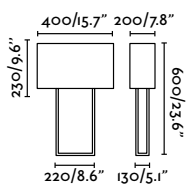

Vesper table
Nahtrang

- 29984 Matt White + Beige **155,30€**
- 29985 Brown + Beige **155,30€**

Material	Body Steel
	Diff Textile + Beige
	Shade Textile
Light Source	2 E27 max. 15W
Bulb incl.	No
Recom. Bulb	17463
Class	II
Voltage (V/Hz)	100V-240V/50-60Hz
Cable	1.7 MT

Vesper floor
Nahtrang

- 29979   Brown + Beige **495,50€**

Material	Body Steel
	Diff Textile + Beige
	Shade Textile
Light Source	2 E27 max. 15W
Bulb incl.	No
Recom. Bulb	17463
Class	II
Voltage (V/Hz)	100V-240V/50-60Hz
Cable	3.5 MT

Suspended
240

Wall
420