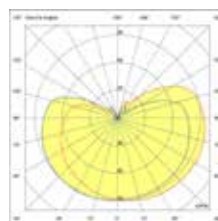

Moy
Nahtrng

IP44 incl.

- 40090 ● Satin Gold **95,40€**
- 40091 ● Chrome **95,40€**
- 40092 ● Bronze **95,40€**
- 40093 ● Matt Black **92,70€**

Material	Body Steel
	Diff Glass + Opal
Power	4W
Lumen Output	300lm
Light Source	SMD LED 3000K
Class	II
CRI	>80
Voltage (V/Hz)	100V-240V/50-60Hz

Joy
Nahtrng

incl.

- 64027 ● Matt Black **94,30€**
- 64028 ● Matt White **94,30€**

Material	Body Aluminium
	Diff Glass + Opal
Power	3W
Lumen Output	280lm
Light Source	SMD LED 3000K
Class	I
CRI	>80
Voltage (V/Hz)	100V-240V/50-60Hz

Levita
Nahtrng

incl.

- 29690 ● Shiny Gold **312,60€**
- 29695 ● Matt Black **273,50€**

Material	Body Steel
	Diff Glass + Opal
Power	7W
Lumen Output	570lm
Light Source	SMD LED 2700K
Class	I
CRI	>80
Voltage (V/Hz)	100V-240V/50-60Hz