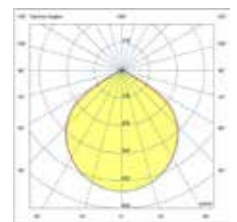

- 29396   Matt Black + Ash Tree **206,80€**
- 29566   Matt Black + Cherry **206,80€**

Material	Body Steel
	Shade Wood
Power	6W
Lumen Output	500lm
Light Source	SMD LED 2700K
Class	II
CRI	>80
Voltage (V/Hz)	230V/50-60Hz