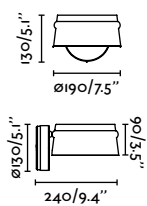

- 29396   Matt Black + Ash Tree **206,80€**
- 29566   Matt Black + Cherry **206,80€**

Material	Body Steel
	Shade Wood
Power	6W
Lumen Output	500lm
Light Source	SMD LED 2700K
Class	II
CRI	>80
Voltage (V/Hz)	230V/50-60Hz