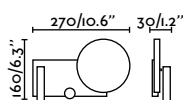

Klee Left
Isaac Piñeiro

NEW

- 20066   Textured Grey + Black **217,95€**
- 20059 NEW   Textured Black + Black **217,95€**

Material	Body Steel+Melamine Diff PMMA + Opal
Power	10W
Lumen Output	1021lm
Light Source	COB LED 2700K
Dimmable W	6w 690lm / 10w 1021lm
Reader	3W, 2700K, 85lm
Class	II
CRI	>=90
Voltage (V/Hz)	220V-240V/50-60Hz
Beam angle	45°

Klee right
Isaac Piñeiro

NEW

- 20065   Textured Grey + Black **217,95€**
- 20058 NEW   Textured Black + Black **217,95€**

Material	Body Steel+Melamine Diff PMMA + Opal
Power	10W
Lumen Output	1021lm
Light Source	COB LED 2700K
Dimmable W	6w 690lm / 10w 1021lm
Reader	3W, 2700K, 85lm
Class	II
CRI	>=90
Voltage (V/Hz)	220V-240V/50-60Hz
Beam angle	45°