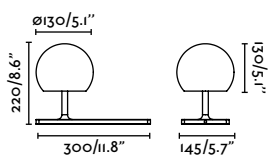

Niko PC
Nahtrang

01025A ● ● Matt White + Wood 221,80€

Material	Body Aluminium+Wood
	Diff PC + Opal
Power	7W
Lumen Output	500lm
Light Source	SMD LED 3000K
Dimmable W	1w 80lm / 4w 250lm / 7w 500lm
Class	II
CRI	>80
Voltage (V/Hz)	100V-240V/50-60Hz

Niko Glass
Nahtrang

01007A ● ● Matt White + Wood 221,80€

Material	Body Aluminium+Wood
	Diff Glass + Opal
Power	7W
Lumen Output	500lm
Light Source	SMD LED 3000K
Dimmable W	1w 80lm / 4w 250lm / 7w 500lm
Class	II
CRI	>80
Voltage (V/Hz)	100V-240V/50-60Hz