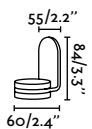

**Accessories**

- 51129  Black **5,80€**

indoor

Surface