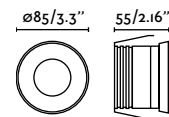

Neon SQ

43400 ● Matt White 10,80€
43410 ● Matt Black 10,80€

Material	Body Aluminium
Light Source	1 GU10 max. 8W
Bulb incl.	No
Recom. Bulb	17316
Voltage (V/Hz)	100V-240V/50-60Hz
Socket incl.	No
Recom. Socket	43065
Cut out	70x70

Neon R

43399 ● Matt White 10,80€
43409 ● Matt Black 10,80€

Material	Body Aluminium
Light Source	1 GU10 max. 8W
Bulb incl.	No
Recom. Bulb	17316
Voltage (V/Hz)	100V-240V/50-60Hz
Socket incl.	No
Recom. Socket	43065
Cut out	ø65

Gas

43404 ● Matt White 16,50€
43405 ● Matt Black 16,50€

Material	Body Aluminium
Light Source	1 GU10 max. 8W
Bulb incl.	No
Recom. Bulb	17316
Voltage (V/Hz)	100V-240V/50-60Hz
Socket incl.	No
Recom. Socket	43065
Cut out	ø76