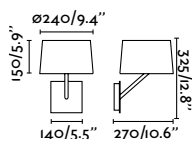

Handy
Jordi Blasi

28413 ●● Matt White + White 110,50€

Handy right
Jordi Blasi

28414 ●● Matt White + White 246,60€

Handy Left
Jordi Blasi

28415 ●● Matt White + White 246,60€

Material	Body Steel
	Shade Textile
Light Source	1 E27 max. 15W
Bulb incl.	No
Recom. Bulb	17463
Class	I
Voltage (V/Hz)	100V-240V/50-60Hz

Material	Body Steel
	Shade Textile
Light Source	1 E27 max. 15W
Bulb incl.	No
Recom. Bulb	17463
Reader	3W, 3000K, 40lm
Driver incl.	Yes
Class	I
Voltage (V/Hz)	100V-240V/50-60Hz

Material	Body Steel
	Shade Textile
Light Source	1 E27 max. 15W
Bulb incl.	No
Recom. Bulb	17463
Reader	3W, 3000K, 40lm
Driver incl.	Yes
Class	I
Voltage (V/Hz)	100V-240V/50-60Hz