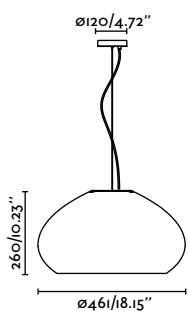

Mar H260
Héctor Serrano

20403 ●● Black + Green 1.995,00€

Mar H290
Héctor Serrano

20404 ●● Black + Green 2.320,00€

Mar H340
Héctor Serrano

20405 ●● Black + Green 2.535,00€

Material	Body Steel
	Shade Recycled fishing net
Light Source	E27 max. 15W
Bulb incl.	No
Recom. Bulb	17463
Class	II
Voltage (V/Hz)	100V-240V/50-60Hz
Cable	2 MT

Material	Body Steel
	Shade Recycled fishing net
Light Source	1 E27 max. 15W
Bulb incl.	No
Recom. Bulb	17463
Class	II
Voltage (V/Hz)	100V-240V/50-60Hz
Cable	2 MT

Material	Body Steel
	Shade Recycled fishing net
Light Source	1 E27 max. 15W
Bulb incl.	No
Recom. Bulb	17463
Class	II
Voltage (V/Hz)	100V-240V/50-60Hz
Cable	2 MT