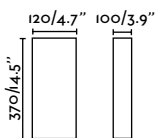

Otton RCT vertical 2L

- 66401-99 Matt White + Linen **142,90€**
  66401-100 Matt White + Jute **125,90€**

Material	Body Steel
	Shade Linen
Light Source	2 E27 max. 15W
Bulb incl.	No
Recom. Bulb	17463
Class	I
Voltage (V/Hz)	100V-240V/50-60Hz

Otton R vertical 2L

- 66401-103 Matt White + Linen **142,90€**
  66401-104 Matt White + Jute **126,20€**

Material	Body Steel
	Shade Linen
Light Source	2 E27 max. 15W
Bulb incl.	No
Recom. Bulb	17463
Class	I
Voltage (V/Hz)	100V-240V/50-60Hz