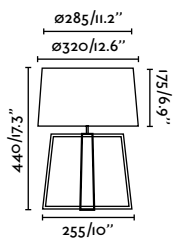

28401

● ● Ash Tree + White 139,60€

Material	Body Wood
	Shade Textile
Light Source	1 E27 max. 15W
Bulb incl.	No
Recom. Bulb	17463
Class	II
Voltage (V/Hz)	100V-240V/50-60Hz
Cable	1.8 MT