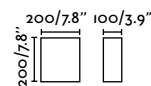

Otton RCT vertical

- 66400-97 Matt White + Linen **74,30€**
- 66400-98 Matt White + Jute **69,50€**

Otton R vertical

- 66400-101 Matt White + Linen **75,30€**
- 66400-102 Matt White + Jute **70,80€**

Otton SQ 200

- 66400-105 Matt White + Linen **101,90€**
- 66400-106 Matt White + Jute **93,80€**

Material	Body Steel
	Shade Linen
Light Source	1 E27 max. 15W
Bulb incl.	No
Recom. Bulb	17463
Class	I
Voltage (V/Hz)	100V-240V/50-60Hz

Material	Body Steel
	Shade Linen
Light Source	1 E27 max. 15W
Bulb incl.	No
Recom. Bulb	17463
Class	I
Voltage (V/Hz)	100V-240V/50-60Hz

Material	Body Steel
	Shade Linen
Light Source	1 E27 max. 15W
Bulb incl.	No
Recom. Bulb	17463
Class	I
Voltage (V/Hz)	100V-240V/50-60Hz