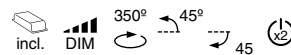

Klee right
Isaac Piñeiro