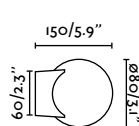

Gala

IP44

- 63504 Chrome **106,30€**
- 63505 Satin Gold **106,30€**
- 63506 Matt Black **106,30€**

Material	Body Aluminium Diff Glass + Opal
Light Source	1 G9 max. 6W
Bulb incl.	No
Recom. Bulb	17495
Class	II
Voltage (V/Hz)	100V-240V/50-60Hz

Lago

IP44

- 63503 Chrome **95,10€**

Material	Body Aluminium Diff Glass + Opal
Light Source	1 G9 max. 6W
Bulb incl.	No
Recom. Bulb	17495
Class	II
Voltage (V/Hz)	100V-240V/50-60Hz

Ping

IP44

NEW

- 60010 Matt White **88,50€**
- 60011 Matt Black **88,50€**

Material	Body Aluminium Diff Glass + Opal
Power	7,8W
Lumen Output	732lm
Light Source	SMD LED 3000K
Class	II
CRI	90
Voltage (V/Hz)	220V-240V/50-60Hz