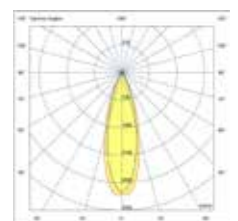

Leser

41026

●● Matt Nickel + Matt Black 97,00€

Material	Body Aluminium+Steel+Silicone
Power	5W
Lumen Output	300lm
Light Source	COB LED 3000K
Reader	5W, 3000K, 300lm
Class	II
CRI	>80
Voltage (V/Hz)	100V-240V/50-60Hz
Beam angle	36°

Sami

41023

● Matt White 68,00€

Material	Body Aluminium+Steel+Silicone
Power	3W
Lumen Output	120lm
Light Source	HIGH POWER LED 2700K
Class	II
CRI	>80
Voltage (V/Hz)	220V-240V/50-60Hz
Beam angle	30°