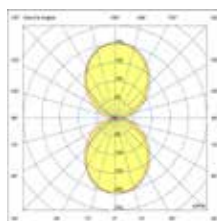

Nash 210

- 62819 Matt White **107,50€**
- 62821 Matt Black **107,50€**

Material	Body Aluminium
	Diff PC + Opal
Power	8W
Lumen Output	450lm
Light Source	SMD LED 3000K
Class	I
CRI	>80
Voltage (V/Hz)	220V-240V/50-60Hz

Nash 370

- 62820 Matt White **165,70€**
- 62822 Matt Black **165,70€**

Material	Body Aluminium
	Diff PC + Opal
Power	16W
Lumen Output	990lm
Light Source	SMD LED 3000K
Class	I
CRI	>80
Voltage (V/Hz)	220V-240V/50-60Hz