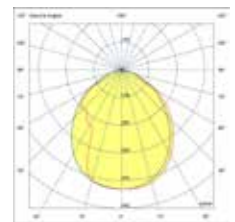

Han
Goula / Figuera

01001 ● Matt Black 196,00€

Material	Body Steel
	Diff PMMA + Opal
Power	7W
Lumen Output	500lm
Light Source	SMD LED 2700K
Class	I
CRI	>80
Voltage (V/Hz)	220V-240V/50-60Hz

Pure
Nahtrang

24528 ● Matt Black 135,10€

Material	Body Steel
	Diff PMMA + Transparent
Power	6W
Lumen Output	154lm
Light Source	SMD LED 3000K
Class	I
CRI	>80
Voltage (V/Hz)	220V-240V/50-60Hz