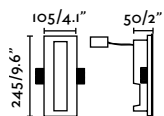

*Drivers info pag. 596-597