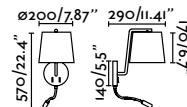

Berni
Nahtrng

- 29326 Matt White + White **104,40€**
- 29328 Satin Nickel + White **108,80€**

Material	Body Steel
	Shade Textile
Light Source	1 E27 max. 15W
Bulb incl.	No
Recom. Bulb	17463
Class	I
Voltage (V/Hz)	100V-240V/50-60Hz

Berni reader
Nahtrng

- 29329 Matt White + White **176,90€**
- 29330 Matt Black + Black **176,90€**
- 29331 Satin Nickel + White **167,50€**

Material	Body Steel
	Shade Textile
Light Source	1 E27 max. 15W
Bulb incl.	No
Recom. Bulb	17463
Reader	3W, 3000K, 200lm
Driver incl.	Yes
Class	I
Voltage (V/Hz)	100V-240V/50-60Hz

Table&Floor
152