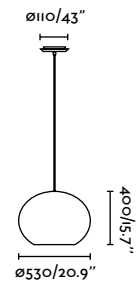

Haka 250
Faro Lab

65134-73 ●● Black + Rattan 101,40€

Haka 300
Faro Lab

65134-74 ●● Black + Rattan 121,80€

Haka 530
Faro Lab

65134-75 ●● Black + Rattan 293,70€

Material	Body Steel
	Shade Rattan
Light Source	1 E27 max. 15W
Bulb incl.	No
Recom. Bulb	17426
Class	I
Voltage (V/Hz)	100V-240V/50-60Hz
Cable	2 MT

Material	Body Steel
	Shade Rattan
Light Source	1 E27 max. 15W
Bulb incl.	No
Recom. Bulb	17426
Class	I
Voltage (V/Hz)	100V-240V/50-60Hz
Cable	2 MT

Material	Body Steel
	Shade Rattan
Light Source	1 E27 max. 15W
Bulb incl.	No
Recom. Bulb	17426
Class	I
Voltage (V/Hz)	100V-240V/50-60Hz
Cable	2 MT