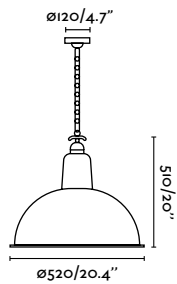

Lou

- 62800 ● Shiny Black 393,80€
- 62801 ● Shiny Green 393,80€

Material	Body Steel
Light Source	1 E27 max. 15W
Bulb incl.	No
Recom. Bulb	17463
Class	I
Voltage (V/Hz)	100V-240V/50-60Hz
Cable	0.9 MT

Lang

- 62804 ● Shiny Black 126,50€
- 62805 ● Shiny Green 126,50€

Material	Body Steel
Light Source	1 E27 max. 15W
Bulb incl.	No
Recom. Bulb	17426
Class	I
Voltage (V/Hz)	100V-240V/50-60Hz
Cable	1.4 MT

Claire

- 62802 ● Shiny Black 102,20€
- 62803 ● Shiny Green 102,20€

Material	Body Steel
Light Source	1 E27 max. 15W
Bulb incl.	No
Recom. Bulb	17426
Class	I
Voltage (V/Hz)	100V-240V/50-60Hz
Cable	1.4 MT