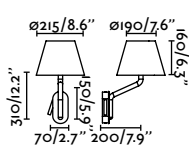

*Structures and shades also sold separately 598-601