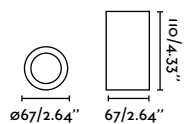

Sven R

63268

● Matt White 35,60€

Material	Body Plaster
Light Source	1 GU10 max. 8W
Bulb incl.	No
Recom. Bulb	97685327
Class	I
Voltage (V/Hz)	100V-240V/50-60Hz

Sven SQ

63269

● Matt White 35,60€

Material	Body Plaster
Light Source	1 GU10 max. 8W
Bulb incl.	No
Recom. Bulb	97685327
Class	I
Voltage (V/Hz)	100V-240V/50-60Hz