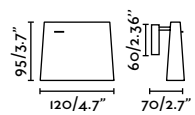

Aurea
Estudi Ribaudí

62115 ● Matt White 95,00€

Material	Body Steel
	Diff PC + Opal
Power	8W
Lumen Output	300lm
Light Source	SMD LED 2700K
Class	I
CRI	>80
Voltage (V/Hz)	220V-240V/50-60Hz

Le Petit
Àlex & Manel Llusçà

62161 ● Matt White 104,00€
62162 ● Matt Black 104,00€
62163 ● Satin Gold 123,00€
62164 ● Bronze 123,00€

Material	Body Steel
Power	4W
Lumen Output	130lm
Light Source	SMD LED 3000K
Class	II
CRI	>80
Voltage (V/Hz)	100V-240V/50-60Hz