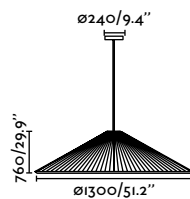

Saigon in 700
Nahtrang

- 20116 Matt Black + Beige **1.570,80€**
- 20117 Matt Black + White **1.570,80€**
- 20118 Matt Black + Terracotta **1.570,80€**
- 20119 Matt Black + Black **1.570,80€**
- 20120 Matt Black + Yellow **1.570,80€**
- 20121 Matt Black + Garnet **1.570,80€**
- 20122 Matt Black + Green **1.570,80€**
- 20123 Matt Black + Brown **1.570,80€**

Material	Body Steel
	Diff Papyrus + Beige
	Shade Textile ribbon
Light Source	3 E27 max. 15W
Bulb incl.	No
Recom. Bulb	17464
Class	II
Voltage (V/Hz)	100V-240V/50-60Hz
Cable	1.6 MT

Saigon in 1300
Nahtrang

- 20124 Matt Black + Beige **3.164,05€**
- 20125 Matt Black + White **3.164,05€**
- 20126 Matt Black + Terracotta **3.164,05€**
- 20127 Matt Black + Black **3.164,05€**
- 20128 Matt Black + Yellow **3.164,05€**
- 20129 Matt Black + Garnet **3.164,05€**
- 20130 Matt Black + Green **3.164,05€**
- 20131 Matt Black + Brown **3.164,05€**

Material	Body Steel
	Diff Papyrus + Beige
	Shade Textile ribbon
Light Source	4 E27 max. 15W
Bulb incl.	No
Recom. Bulb	17464
Class	II
Voltage (V/Hz)	100V-240V/50-60Hz
Cable	1.6 MT