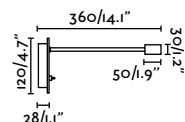

Leser

41026

●● Matt Nickel + Matt Black 97,00€

Material	Body Aluminium+Steel+Silicone
Power	5W
Lumen Output	300lm
Light Source	COB LED 3000K
Reader	5W, 3000K, 300lm
Class	II
CRI	>80
Voltage (V/Hz)	100V-240V/50-60Hz
Beam angle	36°

Sami

41023

● Matt White 68,00€

Material	Body Aluminium+Steel+Silicone
Power	3W
Lumen Output	120lm
Light Source	HIGH POWER LED 2700K
Class	II
CRI	>80
Voltage (V/Hz)	220V-240V/50-60Hz
Beam angle	30°