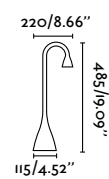

Otto

- 52064 Matt Black 66,50€
- 52065 Matt White 66,50€

Material	Body ABS+Silicone Diff PMMA + Opal
Power	6W
Lumen Output	500lm
Light Source	SMD LED 4000K
Class	II
CRI	>80
Voltage (V/Hz)	220V-240V/50-60Hz
Cable	1.8 MT

Lena

- 52057 Shiny White 56,80€
- 52058 Shiny Black 56,80€

Material	Body Aluminium+ABS+Silicone Diff Glass + Translucent
Power	3W
Lumen Output	300lm
Light Source	SMD LED 4000K
Class	II
CRI	>80
Voltage (V/Hz)	100V-240V/50-60Hz
Beam angle	70°
Cable	1.8 MT