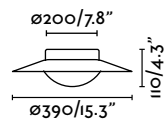

- 62144 Matt White **191,70€**
- 62145   Matt White + Satin Nickel **208,40€**
- 62146   Matt Black + Satin Gold **225,10€**
- 62147   Matt Black + Satin Copper **225,10€**

Material	Body Steel
	Diff Glass + Opal
Power	20W
Lumen Output	1700lm
Light Source	SMD LED 3000K
Class	I
CRI	>80
Voltage (V/Hz)	220V-240V/50-60Hz

Suspended
222