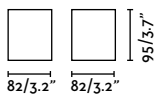

Tecto

1. 63270 ● Matt White 33,50€
   63271 ● Matt Black 33,50€

Material	Body Aluminium
Light Source	1 GU10 max. 8W
Bulb incl.	No
Recom. Bulb	17316 (white) 17324 (black)
Class	I
Voltage (V/Hz)	100V-240V/50-60Hz

Tecto 2L

1. 63272 ● Matt White 60,00€
   63273 ● Matt Black 60,00€

Material	Body Aluminium
Light Source	2 GU10 max. 8W
Bulb incl.	No
Recom. Bulb	17316 (white) 17324 (black)
Class	I
Voltage (V/Hz)	100V-240V/50-60Hz