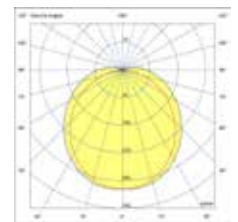

# Magritte

indoor

Surface