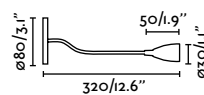

Loke

- 40994 Chrome 50,30€
- 41019 Matt White 52,40€
- 41020 Matt Black 52,40€

Material	Body Aluminium+Steel
Power	3W
Lumen Output	150lm
Light Source	HIGH POWER LED 3000K
Reader	3W, 3000K, 150lm
Class	II
CRI	>80
Voltage (V/Hz)	220V-240V/50-60Hz
Beam angle	30°

Loke recessed

- 40996 Chrome 50,30€

Material	Body Aluminium+Steel
Power	3W
Lumen Output	150lm
Light Source	HIGH POWER LED 3000K
Class	II
CRI	>80
Voltage (V/Hz)	220V-240V/50-60Hz
Beam angle	30°
Cut out	ø60