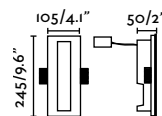

*Drivers info pag. 596-597