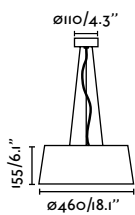

Aina

64174 ● Matt White 298,20€

Material	Body Steel
	Diff PC + Opal
	Shade Textile
Power	40W
Lumen Output	3000lm
Light Source	SMD LED 2700K
Class	II
CRI	>80
Voltage (V/Hz)	220V-240V/50-60Hz
Cable	1.3 MT

Seven 400

68283 ● Matt White 136,60€

Material	Body Steel
	Diff Textile + White
	Shade Textile
Light Source	2 E27 max. 15W
Bulb incl.	No
Recom. Bulb	17463
Class	I
Voltage (V/Hz)	100V-240V/50-60Hz
Cable	0.9 MT

Seven 500

68284 ● White 187,20€

Material	Body Steel
	Diff Textile + White
	Shade Textile
Light Source	3 E27 max. 15W
Bulb incl.	No
Recom. Bulb	17463
Class	I
Voltage (V/Hz)	100V-240V/50-60Hz
Cable	0.9 MT