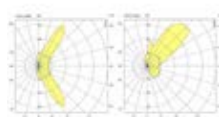

# Domino & Navi

This plaster luminaire is fully integrated into the wall.

As it is made of plaster, it can be painted the same colour as the wall and integrate it into the space.