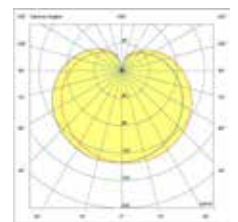

Gala

IP44

- 63504 Chrome **106,30€**
- 63505 Satin Gold **106,30€**
- 63506 Matt Black **106,30€**

Material	Body Aluminium Diff Glass + Opal
Light Source	1 G9 max. 6W
Bulb incl.	No
Recom. Bulb	17495
Class	II
Voltage (V/Hz)	100V-240V/50-60Hz

Lago

IP44

- 63503 Chrome **95,10€**

Material	Body Aluminium Diff Glass + Opal
Light Source	1 G9 max. 6W
Bulb incl.	No
Recom. Bulb	17495
Class	II
Voltage (V/Hz)	100V-240V/50-60Hz

Ping

IP44

NEW

- 60010 Matt White **88,50€**
- 60011 Matt Black **88,50€**

Material	Body Aluminium Diff Glass + Opal
Power	7,8W
Lumen Output	732lm
Light Source	SMD LED 3000K
Class	II
CRI	90
Voltage (V/Hz)	220V-240V/50-60Hz