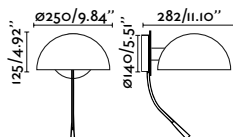

Table&Floor
64