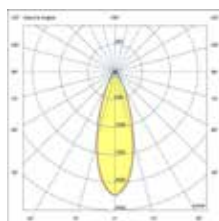

Leser

41026

●● Matt Nickel + Matt Black 97,00€

Material	Body Aluminium+Steel+Silicone
Power	5W
Lumen Output	300lm
Light Source	COB LED 3000K
Reader	5W, 3000K, 300lm
Class	II
CRI	>80
Voltage (V/Hz)	100V-240V/50-60Hz
Beam angle	36°

Sami

41023

● Matt White 68,00€

Material	Body Aluminium+Steel+Silicone
Power	3W
Lumen Output	120lm
Light Source	HIGH POWER LED 2700K
Class	II
CRI	>80
Voltage (V/Hz)	220V-240V/50-60Hz
Beam angle	30°