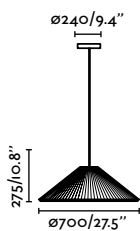

- 20116 Matt Black + Beige **1.570,80€**
- 20117 Matt Black + White **1.570,80€**
- 20118 Matt Black + Terracotta **1.570,80€**
- 20119 Matt Black + Black **1.570,80€**
- 20120 Matt Black + Yellow **1.570,80€**
- 20121 Matt Black + Garnet **1.570,80€**
- 20122 Matt Black + Green **1.570,80€**
- 20123 Matt Black + Brown **1.570,80€**

Material	Body Steel
	Diff Papyrus + Beige
	Shade Textile ribbon
Light Source	3 E27 max. 15W
Bulb incl.	No
Recom. Bulb	17464
Class	II
Voltage (V/Hz)	100V-240V/50-60Hz
Cable	1.6 MT