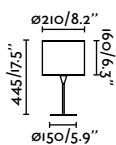

*Structures and shades also sold separately 598-601