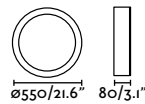

Cocotte 430
Jordi Llopis

- 64250 ● Shiny White **207,00€**
- 64251 ● Shiny Black **207,00€**

Material	Body Aluminium Diff PMMA + Opal
Power	30W
Lumen Output	1300lm
Light Source	SMD LED 3000K
Class	I
CRI	>80
Voltage (V/Hz)	220V-240V/50-60Hz

Cocotte 550
Jordi Llopis

- 64183 ● Shiny Black **280,40€**

Material	Body Aluminium Diff PMMA + Opal
Power	38W
Lumen Output	1700lm
Light Source	SMD LED 3000K
Class	I
CRI	>80
Voltage (V/Hz)	100V-240V/50-60Hz