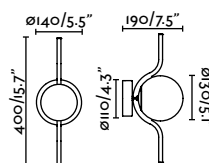

Moy
Nahtrng

IP44 incl.

- 40090 ● Satin Gold **95,40€**
- 40091 ● Chrome **95,40€**
- 40092 ● Bronze **95,40€**
- 40093 ● Matt Black **92,70€**

Material	Body Steel
	Diff Glass + Opal
Power	4W
Lumen Output	300lm
Light Source	SMD LED 3000K
Class	II
CRI	>80
Voltage (V/Hz)	100V-240V/50-60Hz

Joy
Nahtrng

incl.

- 64027 ● Matt Black **94,30€**
- 64028 ● Matt White **94,30€**

Material	Body Aluminium
	Diff Glass + Opal
Power	3W
Lumen Output	280lm
Light Source	SMD LED 3000K
Class	I
CRI	>80
Voltage (V/Hz)	100V-240V/50-60Hz

Levita
Nahtrng

incl.

- 29690 ● Shiny Gold **312,60€**
- 29695 ● Matt Black **273,50€**

Material	Body Steel
	Diff Glass + Opal
Power	7W
Lumen Output	570lm
Light Source	SMD LED 2700K
Class	I
CRI	>80
Voltage (V/Hz)	100V-240V/50-60Hz