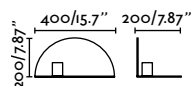

# Tila, Noon & Smile

Tila Ref. 62360

Noon Ref. 62355  
Thanks to MIKMAX

**Nit Left**  
Goula / Figuera

01004 ● Matt Black 94,65€

<b>Material</b>	Body Steel
<b>Light Source</b>	1 E27 max. 15W
<b>Bulb incl.</b>	No
<b>Recom. Bulb</b>	17464
<b>Class</b>	II
<b>Voltage (V/Hz)</b>	100V-240V/50-60Hz
<b>Cable</b>	1.7 MT