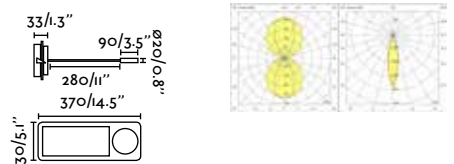

Mood SQ
Nahtrang

NEW

20060 ● Oak + Black 109,50€
20064 NEW ● Black + Black 95,60€

Material	Body Steel+Wood
Power	2W
Lumen Output	105lm
Light Source	SMD LED 3000K
Reader	2W, 3000K, 105lm
Class	II
CRI	>80
Voltage (V/Hz)	220V-240V/50-60Hz
Beam angle	45°

Mood RCT
Nahtrang

Mood RCT reader
Nahtrang

NEW

20061 ● Oak + Black 148,50€

Material	Body Steel+Wood
	Diff PMMA + Opal
Power	6W
Lumen Output	67lm
Light Source	SMD LED 3000K
Class	II
CRI	>80
Voltage (V/Hz)	220V-240V/50-60Hz

20062 ● Oak + Black 172,80€
20063 NEW ● Black + Black 169,50€

Material	Body Steel+Wood
	Diff PMMA + Opal
Power	6W
Lumen Output	67lm
Light Source	SMD LED 3000K
Reader	2W, 3000K, 67lm
Class	II
CRI	>80
Voltage (V/Hz)	220V-240V/50-60Hz