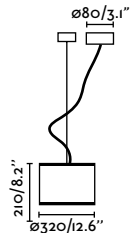

*Structures and shades also sold separately 598-601