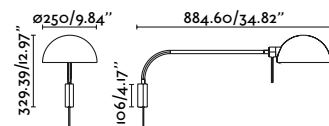

Table&Floor
64