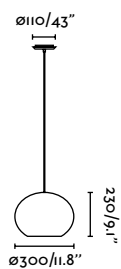

Haka 250
Faro Lab

65134-73 ●● Black + Rattan 101,40€

Haka 300
Faro Lab

65134-74 ●● Black + Rattan 121,80€

Haka 530
Faro Lab

65134-75 ●● Black + Rattan 293,70€

Material	Body Steel
	Shade Rattan
Light Source	1 E27 max. 15W
Bulb incl.	No
Recom. Bulb	17426
Class	I
Voltage (V/Hz)	100V-240V/50-60Hz
Cable	2 MT

Material	Body Steel
	Shade Rattan
Light Source	1 E27 max. 15W
Bulb incl.	No
Recom. Bulb	17426
Class	I
Voltage (V/Hz)	100V-240V/50-60Hz
Cable	2 MT

Material	Body Steel
	Shade Rattan
Light Source	1 E27 max. 15W
Bulb incl.	No
Recom. Bulb	17426
Class	I
Voltage (V/Hz)	100V-240V/50-60Hz
Cable	2 MT