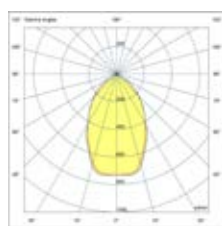

Ora

- 29894 Matt White **72,50€**
- 29895 Matt Black **72,50€**

Material	Body Aluminium Diff PMMA + Translucent
Power	4W
Lumen Output	350lm
Light Source	SMD LED 3000K
Class	II
CRI	>80
Voltage (V/Hz)	100V-240V/50-60Hz
Beam angle	60°
Cable	1.5 MT

Sabi

- 64321 Matt Black **79,20€**

Material	Body Aluminium Diff PMMA + Transparent
Power	3W
Lumen Output	280lm
Light Source	SMD LED 2700K
Class	I
CRI	>80
Voltage (V/Hz)	100V-240V/50-60Hz
Beam angle	30°
Cable	1.2 MT

Stan

- 43754 Matt White **94,60€**
- 43755 Matt Black **94,60€**
- 43756 Satin Gold **117,50€**

Material	Body Aluminium
Light Source	1 GU10 max. 5W
Bulb incl.	No
Recom. Bulb	97685327
Class	I
Voltage (V/Hz)	100V-240V/50-60Hz
Cable	1.2 MT