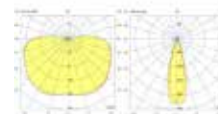

Klee Left
Isaac Piñeiro

NEW

- 20066   Textured Grey + Black **217,95€**
- 20059 NEW   Textured Black + Black **217,95€**

Material	Body Steel+Melamine Diff PMMA + Opal
Power	10W
Lumen Output	1021lm
Light Source	COB LED 2700K
Dimmable W	6w 690lm / 10w 1021lm
Reader	3W, 2700K, 85lm
Class	II
CRI	>=90
Voltage (V/Hz)	220V-240V/50-60Hz
Beam angle	45°

Klee right
Isaac Piñeiro

NEW

- 20065   Textured Grey + Black **217,95€**
- 20058 NEW   Textured Black + Black **217,95€**

Material	Body Steel+Melamine Diff PMMA + Opal
Power	10W
Lumen Output	1021lm
Light Source	COB LED 2700K
Dimmable W	6w 690lm / 10w 1021lm
Reader	3W, 2700K, 85lm
Class	II
CRI	>=90
Voltage (V/Hz)	220V-240V/50-60Hz
Beam angle	45°