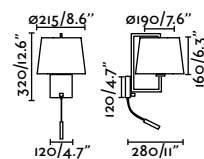

*Structures and shades also sold separately 598-601