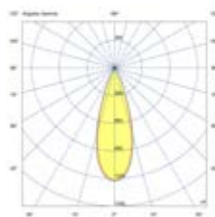

*Drivers info pag. 596-597