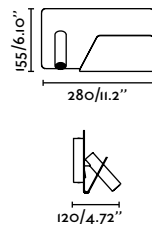

Suau tray left
Nahtrang

- 62124 ● Matt White 157,10€
- 62125 ● Grey 157,10€

Material	Body Aluminium+Steel
Power	3W
Lumen Output	140lm
Light Source	HIGH POWER LED 3000K
Reader	3W, 3000K, 140lm
Class	I
CRI	>80
Voltage (V/Hz)	100V-240V/50-60Hz
Beam angle	30°

Suau tray right
Nahtrang

- 62122 ● Matt White 157,10€
- 62123 ● Grey 157,10€

Material	Body Aluminium+Steel
Power	3W
Lumen Output	140lm
Light Source	HIGH POWER LED 3000K
Reader	3W, 3000K, 140lm
Class	I
CRI	>80
Voltage (V/Hz)	100V-240V/50-60Hz
Beam angle	30°