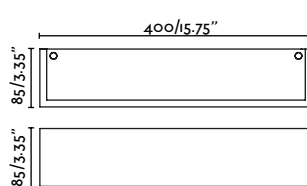

Milo 280
Faro Lab

63420 ● White 58,50€

Material	Body Plaster
	Diff PC + Opal
Light Source	1 E14 max. 7W
Bulb incl.	No
Recom. Bulb	17460
Class	II
Voltage (V/Hz)	100V-240V/50-60Hz

Milo 400
Faro Lab

63421 ● White 69,90€

Material	Body Plaster
	Diff PC + Opal
Light Source	2 E14 max. 7W
Bulb incl.	No
Recom. Bulb	17460
Class	II
Voltage (V/Hz)	100V-240V/50-60Hz

Milo 500
Faro Lab

63422 ● White 95,30€

Material	Body Plaster
	Diff PC + Opal
Light Source	2 E14 max. 7W
Bulb incl.	No
Recom. Bulb	17460
Class	II
Voltage (V/Hz)	100V-240V/50-60Hz