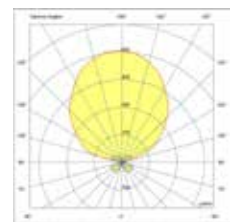

Snow

63285 ● Matt White 48,10€

Material	Body Plaster
Light Source	1 E14 max. 8W
Bulb incl.	No
Recom. Bulb	17461
Class	I
Voltage (V/Hz)	100V-240V/50-60Hz

Elsa

63279 ● Matt White 104,50€

Material	Body Plaster
	Diff PC + Opal
Power	8W
Lumen Output	300lm
Light Source	SMD LED 3000K
Class	II
CRI	>80
Voltage (V/Hz)	220V-240V/50-60Hz

Cove

63480 ● White 44,25€

Material	Body Plaster
Power	4W
Lumen Output	270lm
Light Source	SMD LED 3000K
Class	I
CRI	>80
Voltage (V/Hz)	230V/50-60Hz