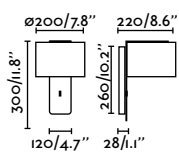

Fold
Nutcreatives

- 64302 Matt White + White **102,90€**
- 64303 Matt Black + Black **102,90€**

Material	Body Steel
	Shade Textile
Light Source	1 E27 max. 15W
Bulb incl.	No
Recom. Bulb	17463
Class	I
Voltage (V/Hz)	100V-240V/50-60Hz

Fold reader
Nutcreatives

- 64304 Matt White + White **154,90€**
- 64305 Matt Black + Black **154,90€**

Material	Body Steel
	Shade Textile
Light Source	1 E27 max. 15W
Bulb incl.	No
Recom. Bulb	17463
Reader	3W, 3000K, 200lm
Driver incl.	Yes
Class	I
Voltage (V/Hz)	100V-240V/50-60Hz