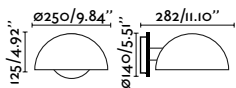

Table&Floor
64