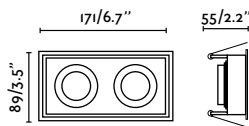

Hyde SQ Orientable 2L

- 40126 Matt White 41,50€
- 40127 Matt Black 41,50€

Material	Body Steel
Light Source	2 GU10 max. 8W
Bulb incl.	No
Recom. Bulb	17316
Voltage (V/Hz)	100V-240V/50-60Hz
Socket incl.	No
Recom. Socket	43065
Cut out	83x165

Hyde SQ 2L

IP44

- 40124 Matt White 32,20€
- 40125 Matt Black 32,20€

Material	Body Steel
Light Source	2 GU10 max. 8W
Bulb incl.	No
Recom. Bulb	17316
Voltage (V/Hz)	100V-240V/50-60Hz
Socket incl.	No
Recom. Socket	43065
Cut out	83x165

Hyde SQ Orientable Trimless

- 40122 Matt White 41,80€
- 40123 Matt Black 41,80€

Material	Body Steel
Light Source	2 GU10 max. 8W
Bulb incl.	No
Recom. Bulb	17316
Voltage (V/Hz)	100V-240V/50-60Hz
Socket incl.	No
Recom. Socket	43065
Cut out	182x93