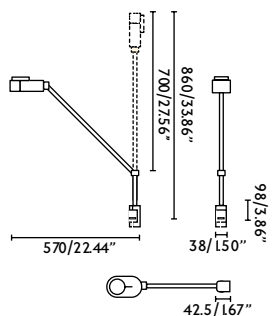

- 57312 Matt White 459,00€
- 57313 Black 459,00€
- 57314 Yellow 459,00€

Material	Body Aluminium+Steel
	Diff PMMA + Transparent
Power	6W
Lumen Output	410lm
Light Source	SMD LED
Dimmable K	2700 - 4800K
Class	II
CRI	>80
Voltage (V/Hz)	100V-240V/50-60Hz
Cable	1.9 MT

Wall
352