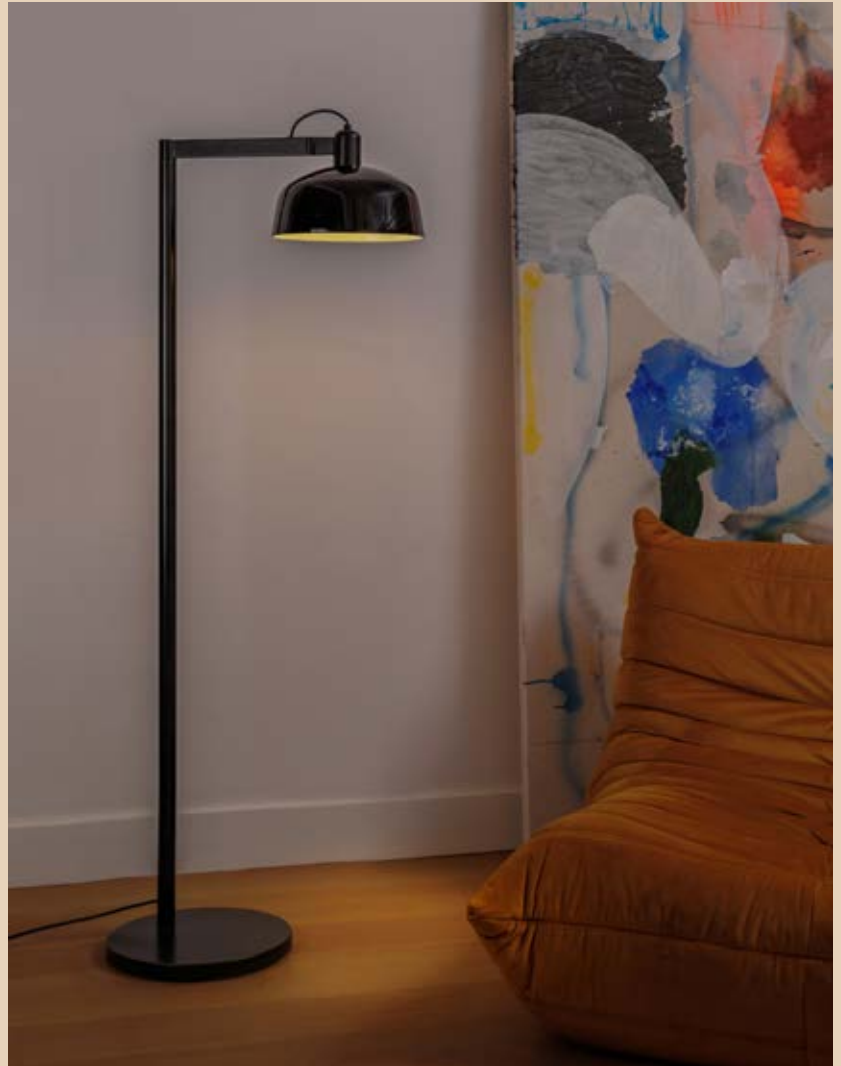

# Tatawin

**Designed by** Adolfo Abejón

Inspired by  
the houses of  
Tataouine, Tunisia.

Its blown glass shade provides  
nostalgia and warmth.

Tatawin floor Ref. 20336-120

**Tatawin table**  
Adolfo Abejón