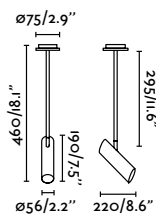

Link
Estudi Ribaudí

- 29877 Matt White **72,00€**
- 29878 Matt Black **72,00€**

Orleans
Nahtrang

- 43529 Matt White **48,20€**
- 43531 Chrome + Matt Black **50,50€**

Orleans 2L
Nahtrang

- 43534 Chrome + Matt Black **86,20€**

Material	Body Steel
Light Source	1 GU10 max. 8W
Bulb incl.	No
Recom. Bulb	97685327
Class	I
Voltage (V/Hz)	100V-240V/50-60Hz

Material	Body Steel
Light Source	1 GU10 max. 8W
Bulb incl.	No
Recom. Bulb	97685327
Class	I
Voltage (V/Hz)	100V-240V/50-60Hz

Material	Body Steel
Light Source	2 GU10 max. 8W
Bulb incl.	No
Recom. Bulb	97685327
Class	I
Voltage (V/Hz)	100V-240V/50-60Hz