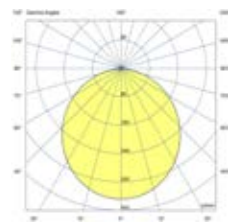

- 64183 ● Shiny Black **280,40€**

Material	Body Aluminium Diff PMMA + Opal
Power	38W
Lumen Output	1700lm
Light Source	SMD LED 3000K
Class	I
CRI	>80
Voltage (V/Hz)	100V-240V/50-60Hz