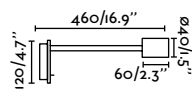

Leser

41026

●● Matt Nickel + Matt Black 97,00€

Material	Body Aluminium+Steel+Silicone
Power	5W
Lumen Output	300lm
Light Source	COB LED 3000K
Reader	5W, 3000K, 300lm
Class	II
CRI	>80
Voltage (V/Hz)	100V-240V/50-60Hz
Beam angle	36°

Sami

41023

● Matt White 68,00€

Material	Body Aluminium+Steel+Silicone
Power	3W
Lumen Output	120lm
Light Source	HIGH POWER LED 2700K
Class	II
CRI	>80
Voltage (V/Hz)	220V-240V/50-60Hz
Beam angle	30°