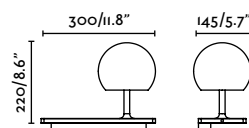

01026A ● ● Matt White + Wood 277,40€

Material	Body Aluminium+Wood
	Diff PC + Opal
Power	7W
Lumen Output	500lm
Light Source	SMD LED 3000K
Dimmable W	1w 80lm / 4w 250lm / 7w 500lm
Class	II
CRI	>80
Voltage (V/Hz)	100V-240V/50-60Hz