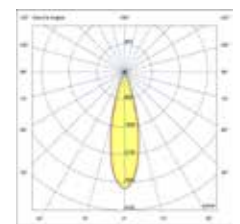

Suau recessed
Nahtrang

- 62111 ● Bronze **133,80€**
- 62114 ● Satin Gold **133,80€**
- 62126 ● Satin Nickel **133,80€**
- 62128 ● Matt Black **117,60€**
- 62129 ● Matt White **117,60€**

Material	Body Aluminium+Steel
Power	3W
Lumen Output	140lm
Light Source	HIGH POWER LED 3000K
Reader	3W, 3000K, 140lm
Class	I
CRI	>80
Voltage (V/Hz)	100V-240V/50-60Hz
Beam angle	30°
Cut out	80x155x43

Suau USB
Nahtrang

- 62116 ● Matt Black **116,50€**
- 62117 ● Matt White **116,50€**

Material	Body Aluminium+Steel
Power	3W
Lumen Output	140lm
Light Source	HIGH POWER LED 3000K
Reader	3W, 3000K, 140lm
Class	I
CRI	>80
Voltage (V/Hz)	100V-240V/50-60Hz
Beam angle	30°

Suau
Nahtrang

- 62104 ● Bronze **117,30€**
- 62118 ● Matt Black **101,30€**
- 62120 ● Matt White **101,30€**
- 62121 ● Grey **101,30€**

Material	Body Aluminium+Steel
Power	3W
Lumen Output	140lm
Light Source	HIGH POWER LED 3000K
Reader	3W, 3000K, 140lm
Class	I
CRI	>80
Voltage (V/Hz)	100V-240V/50-60Hz
Beam angle	30°