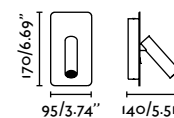

Suau recessed
Nahtrang

- 62111 ● Bronze **133,80€**
- 62114 ● Satin Gold **133,80€**
- 62126 ● Satin Nickel **133,80€**
- 62128 ● Matt Black **117,60€**
- 62129 ● Matt White **117,60€**

Material	Body Aluminium+Steel
Power	3W
Lumen Output	140lm
Light Source	HIGH POWER LED 3000K
Reader	3W, 3000K, 140lm
Class	I
CRI	>80
Voltage (V/Hz)	100V-240V/50-60Hz
Beam angle	30°
Cut out	80x155x43

Suau USB
Nahtrang

- 62116 ● Matt Black **116,50€**
- 62117 ● Matt White **116,50€**

Material	Body Aluminium+Steel
Power	3W
Lumen Output	140lm
Light Source	HIGH POWER LED 3000K
Reader	3W, 3000K, 140lm
Class	I
CRI	>80
Voltage (V/Hz)	100V-240V/50-60Hz
Beam angle	30°

Suau
Nahtrang

- 62104 ● Bronze **117,30€**
- 62118 ● Matt Black **101,30€**
- 62120 ● Matt White **101,30€**
- 62121 ● Grey **101,30€**

Material	Body Aluminium+Steel
Power	3W
Lumen Output	140lm
Light Source	HIGH POWER LED 3000K
Reader	3W, 3000K, 140lm
Class	I
CRI	>80
Voltage (V/Hz)	100V-240V/50-60Hz
Beam angle	30°