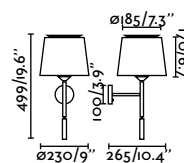

*Structures and shades also sold separately 598-601