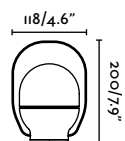

Take Away
Nahtrng

- 01015 ● Matt White 155,50€
- 01016 ● Matt Black 155,50€

Material	Body ABS+Wood
	Diff TPU + White
Power	1,5W
Lumen Output	100lm
Light Source	COB LED 2700K
Dimmable W	0,5w 30lm / 1w 55lm / 1,5w 100lm
Class	III
CRI	>80
Voltage (V/Hz)	5V DC
Battery incl.	Yes
	5h Charge Max. 5h Worktime

Take Away accessory	
01017	● Beech 18,15€