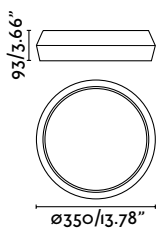

Shoku 350
Ernest Perera Studio

- 64277   White + White **242,00€**
- 64278   White + Black **250,80€**
- 64279   Black + Black **242,00€**
- 64280   Light Grey + White **250,80€**

Material	Body Aluminium Diff PMMA + Opal White
Power	24W
Lumen Output	1213,4lm
Light Source	SMD LED 2700K
Class	II
CRI	>90
Voltage (V/Hz)	220V-240V/50-60Hz

Shoku 600
Ernest Perera Studio

- 64281   White + White **461,35€**
- 64282   Black + Black **461,35€**

Material	Body Aluminium Diff PMMA + Opal White
Power	40W
Lumen Output	2441.5lm
Light Source	SMD LED 2700K
Class	II
CRI	>90
Voltage (V/Hz)	220V-240V/50-60Hz