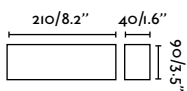

Nash 210

- 62819 Matt White **107,50€**
- 62821 Matt Black **107,50€**

Material	Body Aluminium
	Diff PC + Opal
Power	8W
Lumen Output	450lm
Light Source	SMD LED 3000K
Class	I
CRI	>80
Voltage (V/Hz)	220V-240V/50-60Hz

Nash 370

- 62820 Matt White **165,70€**
- 62822 Matt Black **165,70€**

Material	Body Aluminium
	Diff PC + Opal
Power	16W
Lumen Output	990lm
Light Source	SMD LED 3000K
Class	I
CRI	>80
Voltage (V/Hz)	220V-240V/50-60Hz