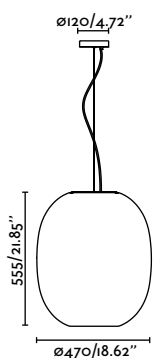

Tierra 470
Héctor Serrano

20400 ● ● Black + Natural 2.375,00€

Tierra 500
Héctor Serrano

20401 ● ● Black + Natural 1.775,00€

Tierra 520
Héctor Serrano

20402 ● ● Black + Natural 2.670,00€

Material	Body Steel
	Shade PLA+Pine cellulose
Light Source	1 E27 max. 18W
Bulb incl.	No
Recom. Bulb	17478
Class	II
Voltage (V/Hz)	100V-240V/50-60Hz
Cable	2 MT

Material	Body Steel
	Shade PLA+Pine cellulose
Light Source	1 E27 max. 18W
Bulb incl.	No
Recom. Bulb	17478
Class	II
Voltage (V/Hz)	100V-240V/50-60Hz
Cable	2 MT

Material	Body Steel
	Shade PLA+Pine cellulose
Light Source	1 E27 max. 18W
Bulb incl.	No
Recom. Bulb	17478
Class	II
Voltage (V/Hz)	100V-240V/50-60Hz
Cable	2 MT