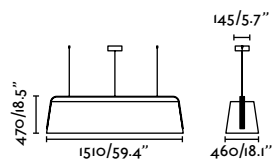

Stood
Lucid Product Design

29848 ●● Matt Black + Cherry 476,40€

Material	Body Steel
	Shade Wood
Light Source	1 E27 max. 15W
Bulb incl.	No
Recom. Bulb	17464
Class	II
Voltage (V/Hz)	100V-240V/50-60Hz
Cable	2 MT

Stood 5L
Lucid Product Design

29849 ●● Matt Black + Cherry 1.515,00€

Material	Body Steel
	Shade Wood
Light Source	5 E27 max. 15W
Bulb incl.	No
Recom. Bulb	17464
Class	II
Voltage (V/Hz)	100V-240V/50-60Hz
Cable	2 MT

Table&Floor
118

Wall
386