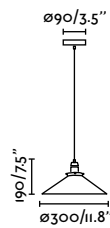

64133

● Old Gold + Black 70,40€

Material	Body Steel
	Shade Steel
Light Source	1 E27 max. 15W
Bulb incl.	No
Recom. Bulb	17428
Class	I
Voltage (V/Hz)	100V-240V/50-60Hz
Cable	1.5 MT

Wall
484