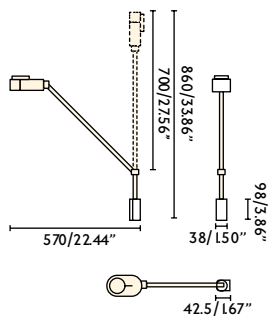

Inviting
Bohman And Folenius

- 57318 Matt White 396,00€
- 57319 Matt Black 396,00€
- 57320 Yellow 396,00€

Material	Body Aluminium
	Diff PMMA + Transparent
Power	6W
Lumen Output	410lm
Light Source	SMD LED
Dimmable K	2700 - 4800K
Class	II
CRI	>80
Voltage (V/Hz)	100V-240V/50-60Hz
Cable	1.9 MT

Inviting
Bohman And Folenius

- 57302 Yellow 289,90€
- 57300 Matt White 289,90€
- 57301 Matt Black 289,90€

Material	Body Aluminium
	Diff PMMA + Transparent
Power	6W
Lumen Output	410lm
Light Source	SMD LED
Dimmable K	2700 - 4800K
Class	II
CRI	>80
Voltage (V/Hz)	100V-240V/50-60Hz
Cable	1.9 MT

Table&Floor
88