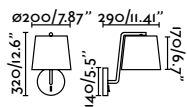

Berni
Nahtrng

- 29326 Matt White + White **104,40€**
- 29328 Satin Nickel + White **108,80€**

Material	Body Steel
	Shade Textile
Light Source	1 E27 max. 15W
Bulb incl.	No
Recom. Bulb	17463
Class	I
Voltage (V/Hz)	100V-240V/50-60Hz

Berni reader
Nahtrng

- 29329 Matt White + White **176,90€**
- 29330 Matt Black + Black **176,90€**
- 29331 Satin Nickel + White **167,50€**

Material	Body Steel
	Shade Textile
Light Source	1 E27 max. 15W
Bulb incl.	No
Recom. Bulb	17463
Reader	3W, 3000K, 200lm
Driver incl.	Yes
Class	I
Voltage (V/Hz)	100V-240V/50-60Hz

Table&Floor
152