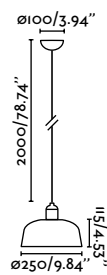

Tatawin S
Adolfo Abejón

- 20339-116 ●● Satin Black + Opal **142,00€**
  20339-117 ●● Satin Black + Shiny Black **142,00€**

Material	Body Steel
	Shade Glass
Light Source	1 E27 G45 max. 15W
Bulb incl.	No
Recom. Bulb	17462
Class	II
Voltage (V/Hz)	100V-240V/50-60Hz
Cable	2 MT

Tatawin M
Adolfo Abejón

- 20339-119 ●● Satin Black + Opal **177,40€**
  20339-120 ●● Satin Black + Shiny Black **177,40€**

Material	Body Steel
	Shade Glass
Light Source	1 E27 max. 15W
Bulb incl.	No
Recom. Bulb	17463
Class	II
Voltage (V/Hz)	100V-240V/50-60Hz
Cable	2 MT