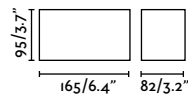

Tecto

1. 63270 ● Matt White 33,50€
   63271 ● Matt Black 33,50€

Material	Body Aluminium
Light Source	1 GU10 max. 8W
Bulb incl.	No
Recom. Bulb	17316 (white) 17324 (black)
Class	I
Voltage (V/Hz)	100V-240V/50-60Hz

Tecto 2L

1. 63272 ● Matt White 60,00€
   63273 ● Matt Black 60,00€

Material	Body Aluminium
Light Source	2 GU10 max. 8W
Bulb incl.	No
Recom. Bulb	17316 (white) 17324 (black)
Class	I
Voltage (V/Hz)	100V-240V/50-60Hz