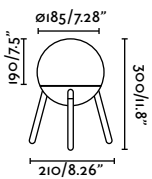

Mine PC
Nahtrng

- 28211   Matt White + Wood **174,80€**
- 28212   Dark Grey + Wood **174,80€**

Material	Body Aluminium+Wood
	Diff PC + Opal
Light Source	1 E27 max. 15W
Bulb incl.	No
Recom. Bulb	17463
Class	II
Voltage (V/Hz)	100V-240V/50-60Hz
Cable	1.8 MT

Mine Glass
Nahtrng

- 28378   Matt White + Wood **166,15€**
- 28379   Dark Grey + Wood **166,15€**

Material	Body Aluminium+Wood
	Diff Glass + Opal
Light Source	1 E27 max. 15W
Bulb incl.	No
Recom. Bulb	17463
Class	II
Voltage (V/Hz)	100V-240V/50-60Hz
Cable	1.8 MT

Suspended
206