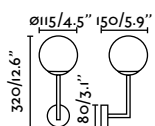

Gala

IP44

- 63504 Chrome **106,30€**
- 63505 Satin Gold **106,30€**
- 63506 Matt Black **106,30€**

Material	Body Aluminium Diff Glass + Opal
Light Source	1 G9 max. 6W
Bulb incl.	No
Recom. Bulb	17495
Class	II
Voltage (V/Hz)	100V-240V/50-60Hz

Lago

IP44

- 63503 Chrome **95,10€**

Material	Body Aluminium Diff Glass + Opal
Light Source	1 G9 max. 6W
Bulb incl.	No
Recom. Bulb	17495
Class	II
Voltage (V/Hz)	100V-240V/50-60Hz

Ping

IP44

NEW

- 60010 Matt White **88,50€**
- 60011 Matt Black **88,50€**

Material	Body Aluminium Diff Glass + Opal
Power	7,8W
Lumen Output	732lm
Light Source	SMD LED 3000K
Class	II
CRI	90
Voltage (V/Hz)	220V-240V/50-60Hz