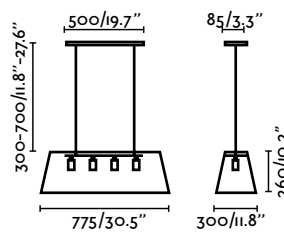

Rose

65082 ● Matt Black 148,10€

Material	Body Steel
	Diff Glass + Transparent
Light Source	1 E27 max. 15W
Bulb incl.	No
Recom. Bulb	17429
Class	II
Voltage (V/Hz)	100V-240V/50-60Hz
Cable	1.5 MT

Rose 4L

65081 ● Matt Black 545,20€

Material	Body Steel
	Diff Glass + Transparent
Light Source	4 E27 max. 15W
Bulb incl.	No
Recom. Bulb	17415
Class	I
Voltage (V/Hz)	100V-240V/50-60Hz