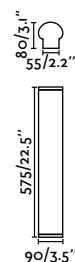

Danubio 285

IP44 incl.

- 63600 Chrome **116,70€**
- 63603 Bronze **116,70€**

Material	Body Aluminium Diff Glass + Opal
Power	9W
Lumen Output	600lm
Light Source	SMD LED 2700K
Class	II
CRI	>80
Voltage (V/Hz)	100V-240V/50-60Hz

Danubio 395

IP44 incl.

- 63601 Chrome **168,20€**
- 63604 Bronze **166,14€**

Material	Body Aluminium Diff Glass + Opal
Power	12W
Lumen Output	800lm
Light Source	SMD LED 2700K
Class	II
CRI	>80
Voltage (V/Hz)	100V-240V/50-60Hz

Danubio 575

IP44 incl.

- 63602 Chrome **202,80€**
- 63605 Bronze **197,60€**

Material	Body Aluminium Diff Glass + Opal
Power	18W
Lumen Output	1080lm
Light Source	SMD LED 2700K
Class	II
CRI	>80
Voltage (V/Hz)	100V-240V/50-60Hz