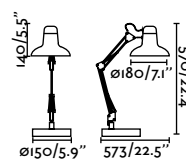

Ito

52071 Matt Black + Satin Nickel 103,00€

Material	Body ABS+Aluminium
	Diff PMMA + Opal
Power	5W
Lumen Output	390lm
Light Source	SMD LED 3000K
Class	II
CRI	>80
Voltage (V/Hz)	220V-240V/50-60Hz
Cable	1.8 MT

Snap
Faro Lab

57400 White 92,40€
57401 Dark Grey 92,40€

Material	Body Steel
Light Source	1 E27 max. 15W
Bulb incl.	No
Recom. Bulb	17463
Class	II
Voltage (V/Hz)	100V-240V/50-60Hz
Cable	1.8 MT

Wall
486