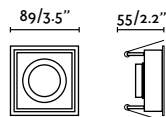

Hyde SQ Orientable

- 40120 Matt White 22,50€
- 40121 Matt Black 22,50€

Material	Body Steel
Light Source	1 GU10 max. 8W
Bulb incl.	No
Recom. Bulb	17316
Voltage (V/Hz)	100V-240V/50-60Hz
Socket incl.	No
Recom. Socket	43065
Cut out	83x83

Hyde SQ

IP44

- 40116 Matt White 18,30€
- 40117 Matt Black 18,30€

Material	Body Steel
Light Source	1 GU10 max. 8W
Bulb incl.	No
Recom. Bulb	17316
Voltage (V/Hz)	100V-240V/50-60Hz
Socket incl.	No
Recom. Socket	43065
Cut out	83x83

Hyde SQ Orientable Trimless

- 40112 Matt White 24,20€
- 40113 Matt Black 24,20€

Material	Body Steel
Light Source	1 GU10 max. 8W
Bulb incl.	No
Recom. Bulb	17316
Voltage (V/Hz)	100V-240V/50-60Hz
Socket incl.	No
Recom. Socket	43065
Cut out	102x93