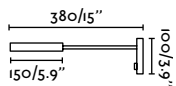

Kale

62703 ● Matt Black 93,30€

Material	Body Aluminium+Steel+Silicone
Power	3W
Lumen Output	180lm
Light Source	HIGH POWER LED 3000K
Reader	3W, 3000K, 180lm
Class	II
CRI	>80
Voltage (V/Hz)	220V-240V/50-60Hz
Beam angle	45°

Lead

62704 ●● Old Gold + Brown 134,00€

Material	Body Aluminium+Leather
Power	3W
Lumen Output	180lm
Light Source	COB LED 3000K
Reader	3W, 4000K, 300lm
Class	II
CRI	>80
Voltage (V/Hz)	220V-240V/50-60Hz
Beam angle	45°