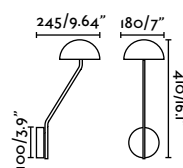

Han
Goula / Figuera

01001 ● Matt Black 196,00€

Material	Body Steel
	Diff PMMA + Opal
Power	7W
Lumen Output	500lm
Light Source	SMD LED 2700K
Class	I
CRI	>80
Voltage (V/Hz)	220V-240V/50-60Hz

Pure
Nahtrang

24528 ● Matt Black 135,10€

Material	Body Steel
	Diff PMMA + Transparent
Power	6W
Lumen Output	154lm
Light Source	SMD LED 3000K
Class	I
CRI	>80
Voltage (V/Hz)	220V-240V/50-60Hz