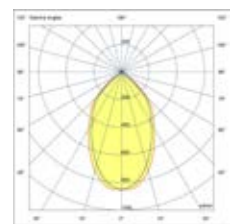

Pam 165

- 64159 Matt White **121,10€**
- 64160 Black **121,10€**

Material	Body Steel
	Diff PMMA + Opal
Power	11W
Lumen Output	900lm
Light Source	SMD LED 3000K
Class	II
CRI	>80
Voltage (V/Hz)	220V-240V/50-60Hz
Beam angle	120°
Cable	1.5 MT

Pam 250

- 64162   Black + Matt Gold **215,40€**

Material	Body Steel
	Diff PMMA + Opal
Power	24W
Lumen Output	1875lm
Light Source	SMD LED 3000K
Class	II
CRI	>80
Voltage (V/Hz)	220V-240V/50-60Hz
Beam angle	120°
Cable	1.5 MT