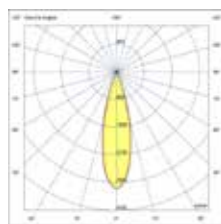

Suau recessed
Nahtrang

- 62111 ● Bronze **133,80€**
- 62114 ● Satin Gold **133,80€**
- 62126 ● Satin Nickel **133,80€**
- 62128 ● Matt Black **117,60€**
- 62129 ● Matt White **117,60€**

Material	Body Aluminium+Steel
Power	3W
Lumen Output	140lm
Light Source	HIGH POWER LED 3000K
Reader	3W, 3000K, 140lm
Class	I
CRI	>80
Voltage (V/Hz)	100V-240V/50-60Hz
Beam angle	30°
Cut out	80x155x43

Suau USB
Nahtrang

- 62116 ● Matt Black **116,50€**
- 62117 ● Matt White **116,50€**

Material	Body Aluminium+Steel
Power	3W
Lumen Output	140lm
Light Source	HIGH POWER LED 3000K
Reader	3W, 3000K, 140lm
Class	I
CRI	>80
Voltage (V/Hz)	100V-240V/50-60Hz
Beam angle	30°

Suau
Nahtrang

- 62104 ● Bronze **117,30€**
- 62118 ● Matt Black **101,30€**
- 62120 ● Matt White **101,30€**
- 62121 ● Grey **101,30€**

Material	Body Aluminium+Steel
Power	3W
Lumen Output	140lm
Light Source	HIGH POWER LED 3000K
Reader	3W, 3000K, 140lm
Class	I
CRI	>80
Voltage (V/Hz)	100V-240V/50-60Hz
Beam angle	30°