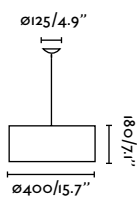

Aina

64174 ● Matt White 298,20€

Material	Body Steel
	Diff PC + Opal
	Shade Textile
Power	40W
Lumen Output	3000lm
Light Source	SMD LED 2700K
Class	II
CRI	>80
Voltage (V/Hz)	220V-240V/50-60Hz
Cable	1.3 MT

Seven 400

68283 ● Matt White 136,60€

Material	Body Steel
	Diff Textile + White
	Shade Textile
Light Source	2 E27 max. 15W
Bulb incl.	No
Recom. Bulb	17463
Class	I
Voltage (V/Hz)	100V-240V/50-60Hz
Cable	0.9 MT

Seven 500

68284 ● White 187,20€

Material	Body Steel
	Diff Textile + White
	Shade Textile
Light Source	3 E27 max. 15W
Bulb incl.	No
Recom. Bulb	17463
Class	I
Voltage (V/Hz)	100V-240V/50-60Hz
Cable	0.9 MT