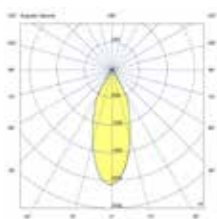

Accessories

- 43728 Matt White **7,20€**
- 43729 Matt Gold **7,20€**

Material Body ABS

1. **Linear spread lens**
   43732 **7,20€**

Material Body Glass

1. **Honey comb**
   43730 **7,20€**

Material Body Aluminium

1. **Spread lens**
   43731 **7,20€**

Material Body Glass