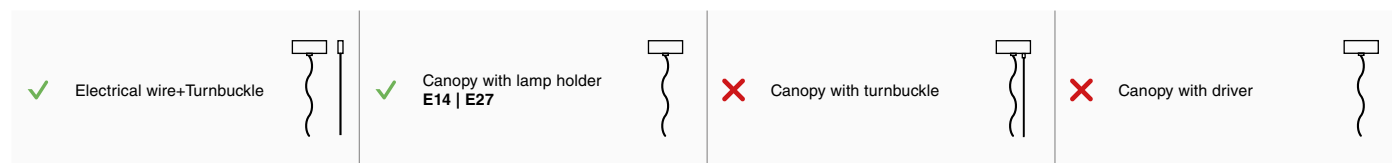

# Canopy recessed

With frame

64231 ● 62,50€

Trimless

64232 62,50€

Compatible in these situations