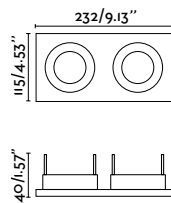

Argon SQ

1. 43402 ● Matt White 21,00€
   43412 ● Matt Black 21,00€

Material	Body Aluminium
Light Source	1 GU10 max. 8W
Bulb incl.	No
Recom. Bulb	17316
Voltage (V/Hz)	100V-240V/50-60Hz
Socket incl.	No
Recom. Socket	43065
Cut out	100x100

Argon RCT

1. 43403 ● Matt White 39,80€
   43413 ● Matt Black 40,00€

Material	Body Aluminium
Light Source	2 GU10 max. 8W
Bulb incl.	No
Recom. Bulb	17316
Voltage (V/Hz)	100V-240V/50-60Hz
Socket incl.	No
Recom. Socket	43065
Cut out	220x102

Argon R

1. 43401 ● Matt White 21,00€
   43411 ● Matt Black 21,00€

Material	Body Aluminium
Light Source	1 GU10 max. 8W
Bulb incl.	No
Recom. Bulb	17316
Voltage (V/Hz)	100V-240V/50-60Hz
Socket incl.	No
Recom. Socket	43065
Cut out	ø100