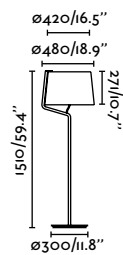

- 29335 Matt White + White **387,30€**
- 29336 Matt Black + Black **387,30€**

Material	Body Steel
	Shade Textile
Light Source	1 E27 max. 15W
Bulb incl.	No
Recom. Bulb	17464
Class	II
Voltage (V/Hz)	100V-240V/50-60Hz
Cable	1.5 MT

Wall
422