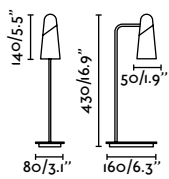

Lao table
Nahtrang

29047 ● Matt Black 87,80€

Material	Body Aluminium+ABS
	Diff PMMA + Opal
Power	4W
Lumen Output	400lm
Light Source	SMD LED 3000K
Class	II
CRI	>80
Voltage (V/Hz)	100V-240V/50-60Hz
Cable	2 MT

Lao floor
Nahtrang

29049 ● Matt Black 131,30€

Material	Body Aluminium+ABS
	Diff PMMA + Opal
Power	4W
Lumen Output	400lm
Light Source	SMD LED 3000K
Class	II
CRI	>80
Voltage (V/Hz)	100V-240V/50-60Hz
Cable	2 MT