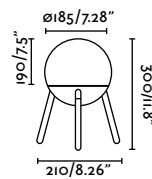

Mine PC
Nahtrng

- 28211   Matt White + Wood **174,80€**
- 28212   Dark Grey + Wood **174,80€**

Material	Body Aluminium+Wood
	Diff PC + Opal
Light Source	1 E27 max. 15W
Bulb incl.	No
Recom. Bulb	17463
Class	II
Voltage (V/Hz)	100V-240V/50-60Hz
Cable	1.8 MT

Mine Glass
Nahtrng

- 28378   Matt White + Wood **166,15€**
- 28379   Dark Grey + Wood **166,15€**

Material	Body Aluminium+Wood
	Diff Glass + Opal
Light Source	1 E27 max. 15W
Bulb incl.	No
Recom. Bulb	17463
Class	II
Voltage (V/Hz)	100V-240V/50-60Hz
Cable	1.8 MT

Suspended
206