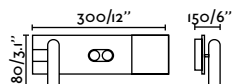

# Moy, Joy & Levita

Designed by Nahtrang

Joy Ref. 64027

Moy Ref. 40093

Levita Ref. 29690

**Magos**  
Faro Lab

- 20330 ● Black 239,20€
- 20331 ● Maple 254,20€
- 20332 ● Walnut 254,20€

<b>Material</b>	<b>Body</b> Aluminium+ABS
	<b>Diff</b> PC + Opal
<b>Power</b>	14W
<b>Lumen Output</b>	600lm
<b>Light Source</b>	SMD LED 2700K
<b>Reader</b>	3W, 2700K, 160lm
<b>Class</b>	II
<b>CRI</b>	>80
<b>Voltage (V/Hz)</b>	100V-240V/50-60Hz