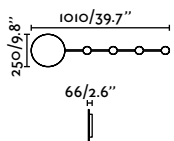

Han
Goula / Figuera

01001 ● Matt Black 196,00€

Material	Body Steel
	Diff PMMA + Opal
Power	7W
Lumen Output	500lm
Light Source	SMD LED 2700K
Class	I
CRI	>80
Voltage (V/Hz)	220V-240V/50-60Hz

Pure
Nahtrang

24528 ● Matt Black 135,10€

Material	Body Steel
	Diff PMMA + Transparent
Power	6W
Lumen Output	154lm
Light Source	SMD LED 3000K
Class	I
CRI	>80
Voltage (V/Hz)	220V-240V/50-60Hz