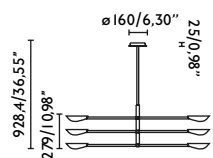

20079

● Matt Black 373,30€

Material	Body Steel
	Shade Steel
Light Source	6 G9 max. 6W
Bulb incl.	No
Class	II
Voltage (V/Hz)	100V-240V/50-60Hz

Table&Floor
82

Wall
338