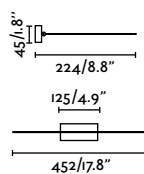

# Magritte

indoor

Surface