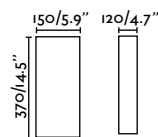

Cotton RCT vertical 2L

- 66405 Matt White + Beige **67,30€**
- 66406 Matt White + Black **67,30€**

Cotton R vertical

- 66407 Matt White + Beige **42,10€**
- 66408 Matt White + Black **42,10€**

Cotton R vertical 2L

- 66409 Matt White + Beige **68,30€**
- 66410 Matt White + Black **68,30€**

Material	Body Steel
	Shade Textile
Light Source	2 E27 max. 15W
Bulb incl.	No
Recom. Bulb	17463
Class	I
Voltage (V/Hz)	100V-240V/50-60Hz

Material	Body Steel
	Shade Textile
Light Source	1 E27 max. 15W
Bulb incl.	No
Recom. Bulb	17463
Class	I
Voltage (V/Hz)	100V-240V/50-60Hz

Material	Body Steel
	Shade Textile
Light Source	2 E27 max. 15W
Bulb incl.	No
Recom. Bulb	17463
Class	I
Voltage (V/Hz)	100V-240V/50-60Hz