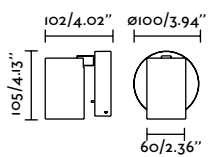

- 43767 NEW Matt White 58,90€
- 43768 NEW Matt Black 58,90€

Material	Body Aluminium+ABS
Light Source	1 GU10 max. 5W
Bulb incl.	No
Recom. Bulb	97685327
Class	I
Voltage (V/Hz)	100V-240V/50-60Hz

Spot
526

Suspended
262

Track
588

Ceiling
304

Recessed
568

Surface
494