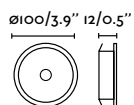

# Canopy recessed

With frame

64231 ● 62,50€

Trimless

64232 62,50€

Compatible in these situations