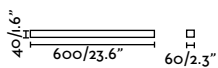

Nilo 600

IP44 incl.

- 63316 Matt Black 119,90€
- 63318 Chrome 119,90€

Material	Body Aluminium
	Diff PMMA + Opal
Power	12W
Lumen Output	950lm
Light Source	SMD LED 3000K
Class	II
CRI	>80
Voltage (V/Hz)	100V-240V/50-60Hz

Nilo 900

IP44 incl.

- 63317 Matt Black 179,80€
- 63319 Chrome 179,80€

Material	Body Aluminium
	Diff PMMA + Opal
Power	18W
Lumen Output	1400lm
Light Source	SMD LED 3000K
Class	II
CRI	>80
Voltage (V/Hz)	100V-240V/50-60Hz