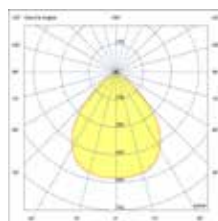

# Juliet

indoor

Surface

Juliet Ref. 41025N  
Thanks to Estudio Além | Photo by Salva López