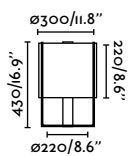

Drum table
Nahtrang

- 24020-31 Matt Black + Beige **220,10€**
- 24020-32 Matt Black + Grey **220,10€**

Material	Body Steel
	Diff PC + Opal
	Shade Textile
Light Source	1 E27 max. 15W
Bulb incl.	No
Recom. Bulb	17463
Class	II
Voltage (V/Hz)	100V-240V/50-60Hz
Cable	1.8 MT

Drum floor
Nahtrang

- 24023-33 Matt Black + Beige **409,60€**
- 24023-34 Matt Black + Grey **409,60€**

Material	Body Steel
	Diff PC + Opal
	Shade Textile
Light Source	1 E27 max. 15W
Bulb incl.	No
Recom. Bulb	17464
Class	II
Voltage (V/Hz)	100V-240V/50-60Hz
Cable	2.1 MT