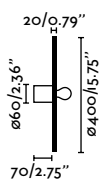

62174-78 ●● Matt Black + Rattan **86,20€**

Material	Body Aluminium
	Shade Rattan
Light Source	1 E27 max. 15W
Bulb incl.	No
Recom. Bulb	17071E
Class	II
Voltage (V/Hz)	100V-240V/50-60Hz

Suspended
224