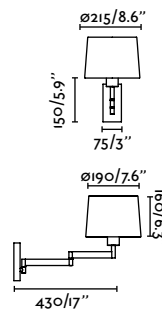

*Structures and shades also sold separately 598-601