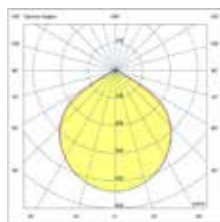

- 29396   Matt Black + Ash Tree **206,80€**
- 29566   Matt Black + Cherry **206,80€**

Material	Body Steel
	Shade Wood
Power	6W
Lumen Output	500lm
Light Source	SMD LED 2700K
Class	II
CRI	>80
Voltage (V/Hz)	230V/50-60Hz