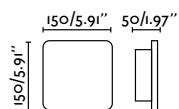

Snow

63285 ● Matt White 48,10€

Material	Body Plaster
Light Source	1 E14 max. 8W
Bulb incl.	No
Recom. Bulb	17461
Class	I
Voltage (V/Hz)	100V-240V/50-60Hz

Elsa

63279 ● Matt White 104,50€

Material	Body Plaster
	Diff PC + Opal
Power	8W
Lumen Output	300lm
Light Source	SMD LED 3000K
Class	II
CRI	>80
Voltage (V/Hz)	220V-240V/50-60Hz

Cove

63480 ● White 44,25€

Material	Body Plaster
Power	4W
Lumen Output	270lm
Light Source	SMD LED 3000K
Class	I
CRI	>80
Voltage (V/Hz)	230V/50-60Hz