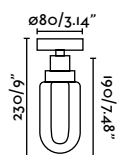

40077 ● Anthracite 163,00€

Material	Body Steel
	Diff Glass + Opal
Power	3W
Lumen Output	200lm
Light Source	SMD LED 2700K
Class	II
CRI	>80
Voltage (V/Hz)	100V-240V/50-60Hz

Suspended
248

Wall
512