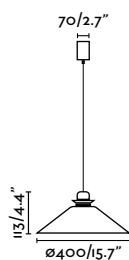

64501

● Beige + Terracotta 124,85€

Material	Body Steel+Glass
	Diff Glass + Opal
	Shade Steel
Light Source	1 E27 max. 15W
Bulb incl.	No
Recom. Bulb	17463
Class	I
Voltage (V/Hz)	100V-240V/50-60Hz
Cable	1.8 MT

Two-colour ring accessory incl.