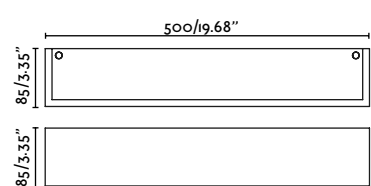

Milo 280
Faro Lab

63420 ● White 58,50€

Material	Body Plaster
	Diff PC + Opal
Light Source	1 E14 max. 7W
Bulb incl.	No
Recom. Bulb	17460
Class	II
Voltage (V/Hz)	100V-240V/50-60Hz

Milo 400
Faro Lab

63421 ● White 69,90€

Material	Body Plaster
	Diff PC + Opal
Light Source	2 E14 max. 7W
Bulb incl.	No
Recom. Bulb	17460
Class	II
Voltage (V/Hz)	100V-240V/50-60Hz

Milo 500
Faro Lab

63422 ● White 95,30€

Material	Body Plaster
	Diff PC + Opal
Light Source	2 E14 max. 7W
Bulb incl.	No
Recom. Bulb	17460
Class	II
Voltage (V/Hz)	100V-240V/50-60Hz