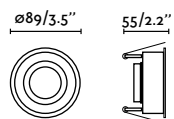

Hyde R Orientable

- 40118 Matt White 22,50€
- 40119 Matt Black 22,50€

Material	Body Steel
Light Source	1 GU10 max. 8W
Bulb incl.	No
Recom. Bulb	17316
Voltage (V/Hz)	100V-240V/50-60Hz
Socket incl.	No
Recom. Socket	43065
Cut out	ø83

Hyde R

- 40114 Matt White 18,30€
- 40115 Matt Black 18,30€

Material	Body Steel
Light Source	1 GU10 max. 8W
Bulb incl.	No
Recom. Bulb	17316
Voltage (V/Hz)	100V-240V/50-60Hz
Socket incl.	No
Recom. Socket	43065
Cut out	ø83

Hyde R Orientable Trimless

- 40110 Matt White 24,20€
- 40111 Matt Black 24,20€

Material	Body Steel
Light Source	1 GU10 max. 8W
Bulb incl.	No
Recom. Bulb	17316
Voltage (V/Hz)	100V-240V/50-60Hz
Socket incl.	No
Recom. Socket	43065
Cut out	ø83