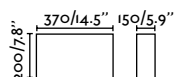

### Cotton RCT vertical 2L

- 66405  Matt White + Beige **67,30€**
- 66406  Matt White + Black **67,30€**