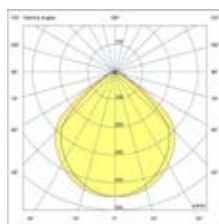

Pam 165

- 64159 Matt White **121,10€**
- 64160 Black **121,10€**

Material	Body Steel
	Diff PMMA + Opal
Power	11W
Lumen Output	900lm
Light Source	SMD LED 3000K
Class	II
CRI	>80
Voltage (V/Hz)	220V-240V/50-60Hz
Beam angle	120°
Cable	1.5 MT

Pam 250

- 64162   Black + Matt Gold **215,40€**

Material	Body Steel
	Diff PMMA + Opal
Power	24W
Lumen Output	1875lm
Light Source	SMD LED 3000K
Class	II
CRI	>80
Voltage (V/Hz)	220V-240V/50-60Hz
Beam angle	120°
Cable	1.5 MT