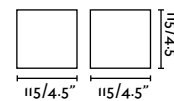

Tera

63184 ● Matt White 114,15€

Material	Body Plaster
Power	6W
Lumen Output	530lm
Light Source	SMD LED 2700K
Class	II
CRI	>80
Voltage (V/Hz)	220V-240V/50-60Hz

Luna

63225 ● Matt White 89,95€

Material	Body Plaster
	Diff PMMA + Opal
Power	5W
Lumen Output	300lm
Light Source	SMD LED 2700K
Class	II
CRI	>80
Voltage (V/Hz)	220V-240V/50-60Hz

Kamen

63311 ● Beige 62,10€

63312 ● Grey 62,10€

Material	Body Concrete
Light Source	1 G9 max. 6W
Bulb incl.	No
Recom. Bulb	17466
Class	I
Voltage (V/Hz)	100V-240V/50-60Hz