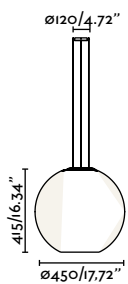

Aire 450
Héctor Serrano

20406

●● White + Translucent
1.830,00€

Aire 650
Héctor Serrano

20407

●● White + Translucent
2.870,00€

Aire 850
Héctor Serrano

20408

●● White + Translucent
3.895,00€

Shade Recycled PETG	
Light Source	E27 max. 15W
Bulb incl.	No
Recom. Bulb	17478
Class	II
Voltage (V/Hz)	220V-240V/50-60Hz
Cable	2 MT

Shade Recycled PETG	
Light Source	E27 max.
Bulb incl.	No
Recom. Bulb	17478
Class	II
Voltage (V/Hz)	100V-240V/50-60Hz
Cable	3 MT

Shade Recycled PETG	
Light Source	E27 max. 18W
Bulb incl.	No
Recom. Bulb	17478
Class	II
Voltage (V/Hz)	100V-240V/50-60Hz
Cable	3 MT