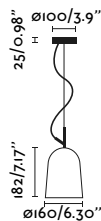

Studio 110
Nahrang

- 28260 Matt Black + Black 99,50€
- 28261 Matt Black + White 99,50€
- 28262 Matt Black + Green 99,50€
- 28277 Matt Black + Blue 99,50€
- 28278 Matt Black + Pink 99,50€

Material	Body Steel
	Shade Steel
Light Source	1 E14 max. 8W
Bulb incl.	No
Recom. Bulb	17461
Class	II
Voltage (V/Hz)	100V-240V/50-60Hz
Cable	2 MT

Studio 160
Nahrang

- 28263 Matt Black + Black 129,60€
- 28264 Matt Black + White 129,60€
- 28265 Matt Black + Green 129,60€
- 28279 Matt Black + Blue 129,60€
- 28280 Matt Black + Pink 129,60€

Material	Body Steel
	Shade Steel
Light Source	1 E27 max. 15W
Bulb incl.	No
Recom. Bulb	17464
Class	II
Voltage (V/Hz)	100V-240V/50-60Hz
Cable	2 MT

Studio 290
Nahrang

- 28283 Matt Black + Black 222,20€
- 28284 Matt Black + White 222,20€
- 28285 Matt Black + Green 222,20€
- 28286 Matt Black + Blue 222,20€
- 28287 Matt Black + Pink 222,20€

Material	Body Steel
	Shade Steel
Light Source	1 E27 max. 18W
Bulb incl.	No
Recom. Bulb	17464
Class	II
Voltage (V/Hz)	100V-240V/50-60Hz
Cable	2 MT