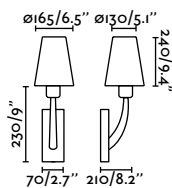

*Structures and shades also sold separately 598-601