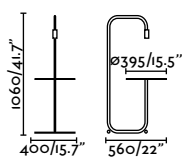

Its tray allows you to leave personal objects, giving a double use to this luminaire.

<b>Material</b>	<b>Body</b> Steel
<b>Light Source</b>	1 E27 max. 15W
<b>Bulb incl.</b>	No
<b>Recom. Bulb</b>	17429
<b>Class</b>	II
<b>Voltage (V/Hz)</b>	100V-240V/50-60Hz
<b>Cable</b>	1.8 MT