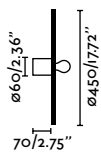

Confetti 450 H70

Nutcreatives

62173-51 Matt Black + White & Black 154,40€

Confetti 450 H140

Nutcreatives

62174-51 Matt Black + White & Black 157,60€

Material	Body Aluminium
	Shade Recycled PET
Light Source	1 E27 max. 15W
Bulb incl.	No
Recom. Bulb	17464
Class	II
Voltage (V/Hz)	100V-240V/50-60Hz

Material	Body Aluminium
	Shade Recycled PET
Light Source	1 E27 max. 15W
Bulb incl.	No
Recom. Bulb	17464
Class	II
Voltage (V/Hz)	100V-240V/50-60Hz