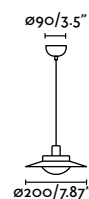

Pluma
Nahtrang

incl.

64172 Matt Black + Matt Gold **124,10€**

Material	Body Aluminium Diff PMMA + Opal
Power	6W
Lumen Output	450lm
Light Source	SMD LED 3000K
Class	II
CRI	>80
Voltage (V/Hz)	220V-240V/50-60Hz
Cable	1.5 MT

Side 200
Àlex & Manel Llusçà

62139 Matt Black + Satin Copper **75,80€**

Material	Body Steel Diff Glass + Opal
Light Source	1 G9 max. 6W
Bulb incl.	No
Recom. Bulb	17443
Class	II
Voltage (V/Hz)	100V-240V/50-60Hz
Cable	1.5 MT

Ceiling
610