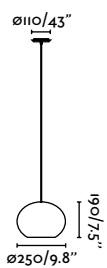

Haka 250
Faro Lab

65134-73 ●● Black + Rattan 101,40€

Haka 300
Faro Lab

65134-74 ●● Black + Rattan 121,80€

Haka 530
Faro Lab

65134-75 ●● Black + Rattan 293,70€

Material	Body Steel
	Shade Rattan
Light Source	1 E27 max. 15W
Bulb incl.	No
Recom. Bulb	17426
Class	I
Voltage (V/Hz)	100V-240V/50-60Hz
Cable	2 MT

Material	Body Steel
	Shade Rattan
Light Source	1 E27 max. 15W
Bulb incl.	No
Recom. Bulb	17426
Class	I
Voltage (V/Hz)	100V-240V/50-60Hz
Cable	2 MT

Material	Body Steel
	Shade Rattan
Light Source	1 E27 max. 15W
Bulb incl.	No
Recom. Bulb	17426
Class	I
Voltage (V/Hz)	100V-240V/50-60Hz
Cable	2 MT