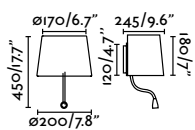

Sweet reader
Estudi Ribaudí

- 29950 Matt White + White **128,40€**
- 29951 Matt Black + Black **128,40€**

Material	Body Steel
	Diff Textile + White
	Shade Textile
Light Source	1 E27 max. 15W
Bulb incl.	No
Recom. Bulb	17463
Reader	1W, 3000K, 200lm
Driver incl.	Yes
Class	I
Voltage (V/Hz)	100V-240V/50-60Hz

Volta reader
Estudi Ribaudí

- 20023 Satin Nickel + White **152,50€**
- 20024 Satin Nickel + Black **152,50€**

Material	Body Steel
	Shade Textile
Light Source	1 E27 max. 15W
Bulb incl.	No
Recom. Bulb	17463
Reader	3W, 3000K, 200lm
Driver incl.	Yes
Class	I
Voltage (V/Hz)	100V-240V/50-60Hz