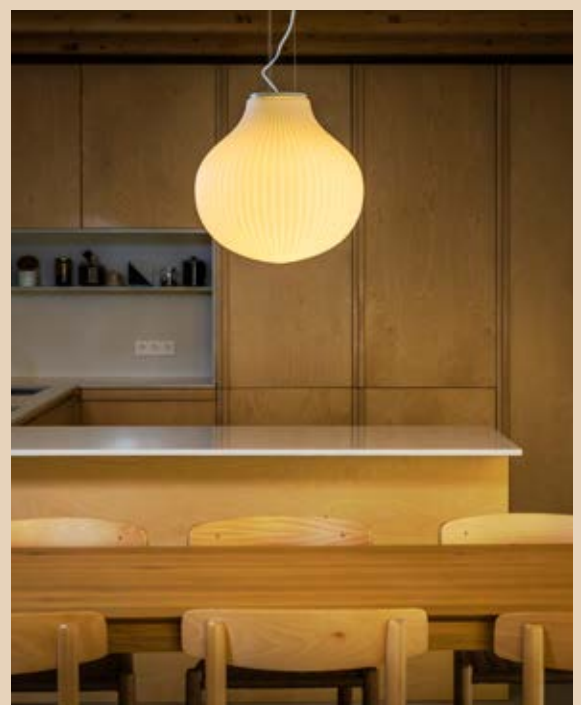

Isabelle 400 Ref. 28301