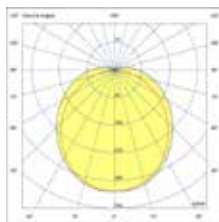

# Magritte

indoor

Surface