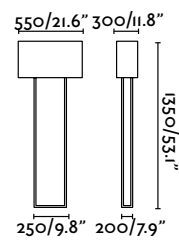

Vesper table
Nahtrang

- 29984 Matt White + Beige **155,30€**
- 29985 Brown + Beige **155,30€**

Material	Body Steel
	Diff Textile + Beige
	Shade Textile
Light Source	2 E27 max. 15W
Bulb incl.	No
Recom. Bulb	17463
Class	II
Voltage (V/Hz)	100V-240V/50-60Hz
Cable	1.7 MT

Vesper floor
Nahtrang

- 29979   Brown + Beige **495,50€**

Material	Body Steel
	Diff Textile + Beige
	Shade Textile
Light Source	2 E27 max. 15W
Bulb incl.	No
Recom. Bulb	17463
Class	II
Voltage (V/Hz)	100V-240V/50-60Hz
Cable	3.5 MT

Suspended
240

Wall
420