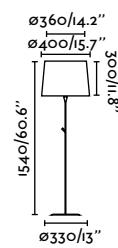

*Structures and shades also sold separately 598-601