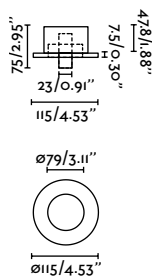

- 43600 Matt White **94,00€**
- 43601 Matt Black **94,00€**

Material	Body Aluminium Diff PC + Transparent
Power	3,2W
Lumen Output	252lm
Light Source	SMD LED 2700K
Class	II
CRI	85
Voltage (V/Hz)	100V-240V/50-60Hz
Cut out	80