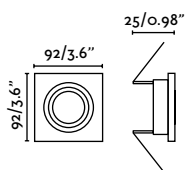

Radon SQ

- 43396 Matt White 17,70€
- 43406 Matt Black 17,80€

Material	Body Aluminium
Light Source	1 GU10 max. 8W
Bulb incl.	No
Recom. Bulb	17316
Voltage (V/Hz)	100V-240V/50-60Hz
Socket incl.	No
Recom. Socket	43065
Cut out	ø80

Radon RCT

- 43397 Matt White 35,00€
- 43407 Matt Black 35,00€

Material	Body Aluminium
Light Source	2 GU10 max. 8W
Bulb incl.	No
Recom. Bulb	17316
Voltage (V/Hz)	100V-240V/50-60Hz
Socket incl.	No
Recom. Socket	43065
Cut out	80x170

Radon R

- 43398 Matt White 17,70€
- 43408 Matt Black 17,80€

Material	Body Aluminium
Light Source	1 GU10 max. 8W
Bulb incl.	No
Recom. Bulb	17316
Voltage (V/Hz)	100V-240V/50-60Hz
Socket incl.	No
Recom. Socket	43065
Cut out	ø80