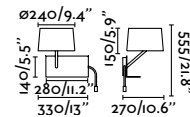

Handy
Jordi Blasi

28413 ●● Matt White + White 110,50€

Handy right
Jordi Blasi

28414 ●● Matt White + White 246,60€

Handy Left
Jordi Blasi

28415 ●● Matt White + White 246,60€

Material	Body Steel
	Shade Textile
Light Source	1 E27 max. 15W
Bulb incl.	No
Recom. Bulb	17463
Class	I
Voltage (V/Hz)	100V-240V/50-60Hz

Material	Body Steel
	Shade Textile
Light Source	1 E27 max. 15W
Bulb incl.	No
Recom. Bulb	17463
Reader	3W, 3000K, 40lm
Driver incl.	Yes
Class	I
Voltage (V/Hz)	100V-240V/50-60Hz

Material	Body Steel
	Shade Textile
Light Source	1 E27 max. 15W
Bulb incl.	No
Recom. Bulb	17463
Reader	3W, 3000K, 40lm
Driver incl.	Yes
Class	I
Voltage (V/Hz)	100V-240V/50-60Hz