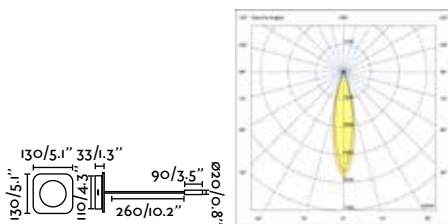

Mood SQ
Nahtrang

NEW

20060 ● Oak + Black 109,50€
20064 NEW ● Black + Black 95,60€

Material	Body Steel+Wood
Power	2W
Lumen Output	105lm
Light Source	SMD LED 3000K
Reader	2W, 3000K, 105lm
Class	II
CRI	>80
Voltage (V/Hz)	220V-240V/50-60Hz
Beam angle	45°

Mood RCT
Nahtrang

Mood RCT reader
Nahtrang

NEW

20061 ● Oak + Black 148,50€

Material	Body Steel+Wood
	Diff PMMA + Opal
Power	6W
Lumen Output	67lm
Light Source	SMD LED 3000K
Class	II
CRI	>80
Voltage (V/Hz)	220V-240V/50-60Hz

20062 ● Oak + Black 172,80€
20063 NEW ● Black + Black 169,50€

Material	Body Steel+Wood
	Diff PMMA + Opal
Power	6W
Lumen Output	67lm
Light Source	SMD LED 3000K
Reader	2W, 3000K, 67lm
Class	II
CRI	>80
Voltage (V/Hz)	220V-240V/50-60Hz