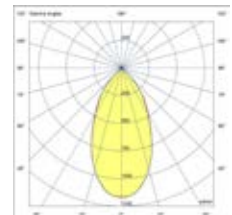

Rel 75

- 64198 Matt White 126,70€
- 64199 Matt Black 126,70€

Material	Body Aluminium Diff Glass + Transparent
Power	15W
Lumen Output	1340lm
Light Source	COB LED 2700K
Class	II
CRI	>80
Voltage (V/Hz)	220V-240V/50-60Hz
Beam angle	60°

Rel 100

- 64200 Matt White 199,40€
- 64201 Matt Black 199,40€

Material	Body Aluminium Diff Glass + Transparent
Power	25W
Lumen Output	2230lm
Light Source	COB LED 2700K
Class	II
CRI	>80
Voltage (V/Hz)	220V-240V/50-60Hz
Beam angle	60°