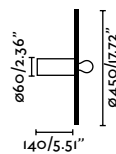

Confetti 450 H70

Nutcreatives

62173-51 Matt Black + White & Black 154,40€

Confetti 450 H140

Nutcreatives

62174-51 Matt Black + White & Black 157,60€

Material	Body Aluminium
	Shade Recycled PET
Light Source	1 E27 max. 15W
Bulb incl.	No
Recom. Bulb	17464
Class	II
Voltage (V/Hz)	100V-240V/50-60Hz

Material	Body Aluminium
	Shade Recycled PET
Light Source	1 E27 max. 15W
Bulb incl.	No
Recom. Bulb	17464
Class	II
Voltage (V/Hz)	100V-240V/50-60Hz