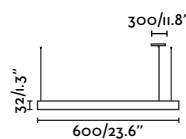

*More dimmable options under request