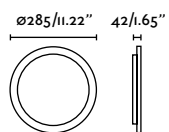

Ami

- 63397 ● Matt White **86,90€**
- 63398 ● Satin Nickel **86,90€**

Foro

- 63404 ● Matt White **151,90€**

Kao

- 63399 ● Chrome **185,60€**

Material	Body Aluminium Diff PC + Opal
Power	15W
Lumen Output	1200lm
Light Source	SMD LED 2700K
Class	I
CRI	>80
Voltage (V/Hz)	220V-240V/50-60Hz

Material	Body Aluminium Diff PMMA + Opal
Power	24W
Lumen Output	2000lm
Light Source	SMD LED 3000K
Class	II
CRI	>80
Voltage (V/Hz)	220V-240V/50-60Hz

Material	Body Aluminium Diff PMMA + Opal
Power	35W
Lumen Output	2800lm
Light Source	SMD LED 3000K
Class	II
CRI	>80
Voltage (V/Hz)	100V-240V/50-60Hz