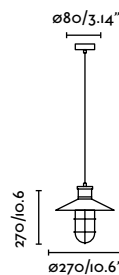

Plat

68145 ● Matt Black 107,50€
68146 ● Matt White 107,50€

Material	Body Steel
Light Source	1 E27 max. 15W
Bulb incl.	No
Recom. Bulb	17271
Class	II
Voltage (V/Hz)	100V-240V/50-60Hz
Cable	1.5 MT

Marina

60004 ● Matt Black 66,90€

Material	Body Steel
	Diff Glass + Transparent
Light Source	1 E27 max. 15W
Bulb incl.	No
Recom. Bulb	17428
Class	II
Voltage (V/Hz)	100V-240V/50-60Hz
Cable	1.5 MT