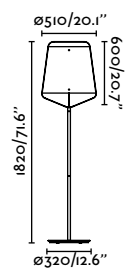

Stood table
Lucid Product Design

29846 Matt Black + Cherry 349,90€

Material	Body Steel
	Shade Wood
Light Source	1 E27 max. 15W
Bulb incl.	No
Recom. Bulb	17464
Class	II
Voltage (V/Hz)	100V-240V/50-60Hz
Cable	2 MT

Stood floor
Lucid Product Design

29847 Matt Black + Cherry 662,80€

Material	Body Steel
	Shade Wood
Light Source	1 E27 max. 15W
Bulb incl.	No
Recom. Bulb	17464
Class	II
Voltage (V/Hz)	100V-240V/50-60Hz
Cable	2 MT