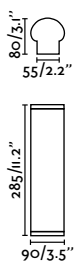

Danubio 285

IP44 incl.

- 63600 Chrome **116,70€**
- 63603 Bronze **116,70€**

Material	Body Aluminium Diff Glass + Opal
Power	9W
Lumen Output	600lm
Light Source	SMD LED 2700K
Class	II
CRI	>80
Voltage (V/Hz)	100V-240V/50-60Hz

Danubio 395

IP44 incl.

- 63601 Chrome **168,20€**
- 63604 Bronze **166,14€**

Material	Body Aluminium Diff Glass + Opal
Power	12W
Lumen Output	800lm
Light Source	SMD LED 2700K
Class	II
CRI	>80
Voltage (V/Hz)	100V-240V/50-60Hz

Danubio 575

IP44 incl.

- 63602 Chrome **202,80€**
- 63605 Bronze **197,60€**

Material	Body Aluminium Diff Glass + Opal
Power	18W
Lumen Output	1080lm
Light Source	SMD LED 2700K
Class	II
CRI	>80
Voltage (V/Hz)	100V-240V/50-60Hz