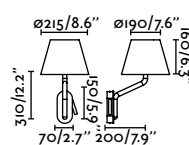

*Structures and shades also sold separately 598-601