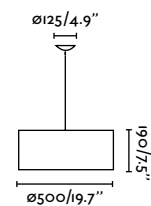

Aina

64174 ● Matt White 298,20€

Material	Body Steel
	Diff PC + Opal
	Shade Textile
Power	40W
Lumen Output	3000lm
Light Source	SMD LED 2700K
Class	II
CRI	>80
Voltage (V/Hz)	220V-240V/50-60Hz
Cable	1.3 MT

Seven 400

68283 ● Matt White 136,60€

Material	Body Steel
	Diff Textile + White
	Shade Textile
Light Source	2 E27 max. 15W
Bulb incl.	No
Recom. Bulb	17463
Class	I
Voltage (V/Hz)	100V-240V/50-60Hz
Cable	0.9 MT

Seven 500

68284 ● White 187,20€

Material	Body Steel
	Diff Textile + White
	Shade Textile
Light Source	3 E27 max. 15W
Bulb incl.	No
Recom. Bulb	17463
Class	I
Voltage (V/Hz)	100V-240V/50-60Hz
Cable	0.9 MT