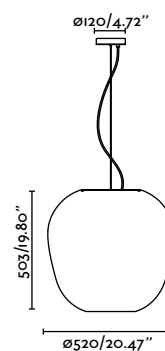

Tierra 470
Héctor Serrano

20400 ● ● Black + Natural 2.375,00€

Tierra 500
Héctor Serrano

20401 ● ● Black + Natural 1.775,00€

Tierra 520
Héctor Serrano

20402 ● ● Black + Natural 2.670,00€

Material	Body Steel
	Shade PLA+Pine cellulose
Light Source	1 E27 max. 18W
Bulb incl.	No
Recom. Bulb	17478
Class	II
Voltage (V/Hz)	100V-240V/50-60Hz
Cable	2 MT

Material	Body Steel
	Shade PLA+Pine cellulose
Light Source	1 E27 max. 18W
Bulb incl.	No
Recom. Bulb	17478
Class	II
Voltage (V/Hz)	100V-240V/50-60Hz
Cable	2 MT

Material	Body Steel
	Shade PLA+Pine cellulose
Light Source	1 E27 max. 18W
Bulb incl.	No
Recom. Bulb	17478
Class	II
Voltage (V/Hz)	100V-240V/50-60Hz
Cable	2 MT