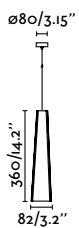

Pluma
Nahtrang

incl.

64172 Matt Black + Matt Gold **124,10€**

Material	Body Aluminium Diff PMMA + Opal
Power	6W
Lumen Output	450lm
Light Source	SMD LED 3000K
Class	II
CRI	>80
Voltage (V/Hz)	220V-240V/50-60Hz
Cable	1.5 MT

Side 200
Àlex & Manel Llusçà

62139 Matt Black + Satin Copper **75,80€**

Material	Body Steel Diff Glass + Opal
Light Source	1 G9 max. 6W
Bulb incl.	No
Recom. Bulb	17443
Class	II
Voltage (V/Hz)	100V-240V/50-60Hz
Cable	1.5 MT

Ceiling
610