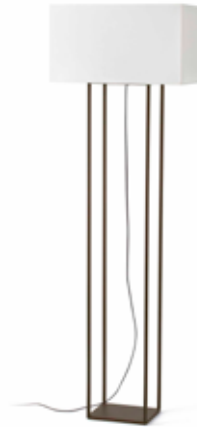

Vesper floor
Nahtrang

- 29979   Brown + Beige **495,50€**

Material	Body Steel
	Diff Textile + Beige
	Shade Textile
Light Source	2 E27 max. 15W
Bulb incl.	No
Recom. Bulb	17463
Class	II
Voltage (V/Hz)	100V-240V/50-60Hz
Cable	3.5 MT

Suspended
240

Wall
420