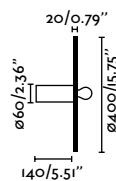

62174-78 ●● Matt Black + Rattan **86,20€**

Material	Body Aluminium
	Shade Rattan
Light Source	1 E27 max. 15W
Bulb incl.	No
Recom. Bulb	17071E
Class	II
Voltage (V/Hz)	100V-240V/50-60Hz

Suspended
224