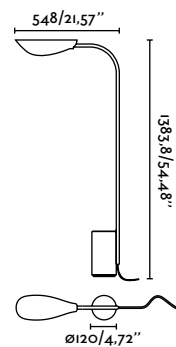

20075

●● Matt Black + Matt Black 315,00€

Material	Body Steel
	Shade Steel
Light Source	1 G9 max. 6W
Bulb incl.	No
Recom. Bulb	17466
Class	II
Voltage (V/Hz)	100V-240V/50-60Hz
Cable	2.2 MT