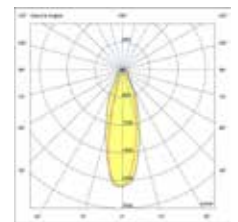

Bel

- 41028 Chrome **66,60€**
- 41029 Matt White **66,60€**
- 41030 Matt Black **66,60€**

Material	Body Aluminium+Steel
Power	3W
Lumen Output	150lm
Light Source	HIGH POWER LED 3000K
Reader	3W, 3000K, 150lm
Class	II
CRI	>80
Voltage (V/Hz)	100V-240V/50-60Hz
Beam angle	30°

Boken

- 41031 Matt White **78,60€**
- 41032 Matt Black **78,60€**

Material	Body Aluminium+Steel+Silicone
Power	3W
Lumen Output	150lm
Light Source	HIGH POWER LED 3000K
Reader	3W, 3000K, 150lm
Class	II
CRI	>80
Voltage (V/Hz)	100V-240V/50-60Hz
Beam angle	30°