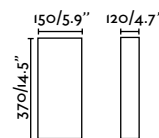

Otton RCT vertical 2L

- 66401-99 Matt White + Linen **142,90€**
  66401-100 Matt White + Jute **125,90€**

Material	Body Steel
	Shade Linen
Light Source	2 E27 max. 15W
Bulb incl.	No
Recom. Bulb	17463
Class	I
Voltage (V/Hz)	100V-240V/50-60Hz

Otton R vertical 2L

- 66401-103 Matt White + Linen **142,90€**
  66401-104 Matt White + Jute **126,20€**

Material	Body Steel
	Shade Linen
Light Source	2 E27 max. 15W
Bulb incl.	No
Recom. Bulb	17463
Class	I
Voltage (V/Hz)	100V-240V/50-60Hz