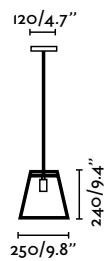

Rose

65082 ● Matt Black 148,10€

Material	Body Steel
	Diff Glass + Transparent
Light Source	1 E27 max. 15W
Bulb incl.	No
Recom. Bulb	17429
Class	II
Voltage (V/Hz)	100V-240V/50-60Hz
Cable	1.5 MT

Rose 4L

65081 ● Matt Black 545,20€

Material	Body Steel
	Diff Glass + Transparent
Light Source	4 E27 max. 15W
Bulb incl.	No
Recom. Bulb	17415
Class	I
Voltage (V/Hz)	100V-240V/50-60Hz