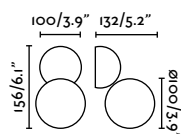

Moy
Nahtrng

IP44 incl.

- 40090 ● Satin Gold **95,40€**
- 40091 ● Chrome **95,40€**
- 40092 ● Bronze **95,40€**
- 40093 ● Matt Black **92,70€**

Material	Body Steel
	Diff Glass + Opal
Power	4W
Lumen Output	300lm
Light Source	SMD LED 3000K
Class	II
CRI	>80
Voltage (V/Hz)	100V-240V/50-60Hz

Joy
Nahtrng

incl.

- 64027 ● Matt Black **94,30€**
- 64028 ● Matt White **94,30€**

Material	Body Aluminium
	Diff Glass + Opal
Power	3W
Lumen Output	280lm
Light Source	SMD LED 3000K
Class	I
CRI	>80
Voltage (V/Hz)	100V-240V/50-60Hz

Levita
Nahtrng

incl.

- 29690 ● Shiny Gold **312,60€**
- 29695 ● Matt Black **273,50€**

Material	Body Steel
	Diff Glass + Opal
Power	7W
Lumen Output	570lm
Light Source	SMD LED 2700K
Class	I
CRI	>80
Voltage (V/Hz)	100V-240V/50-60Hz