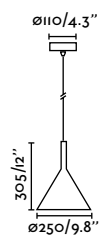

Pam 165

- 64159 Matt White **121,10€**
- 64160 Black **121,10€**

Material	Body Steel
	Diff PMMA + Opal
Power	11W
Lumen Output	900lm
Light Source	SMD LED 3000K
Class	II
CRI	>80
Voltage (V/Hz)	220V-240V/50-60Hz
Beam angle	120°
Cable	1.5 MT

Pam 250

- 64162   Black + Matt Gold **215,40€**

Material	Body Steel
	Diff PMMA + Opal
Power	24W
Lumen Output	1875lm
Light Source	SMD LED 3000K
Class	II
CRI	>80
Voltage (V/Hz)	220V-240V/50-60Hz
Beam angle	120°
Cable	1.5 MT