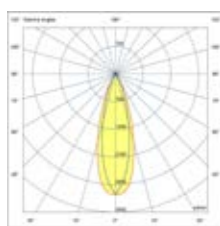

Ora

- 29894 Matt White **72,50€**
- 29895 Matt Black **72,50€**

Material	Body Aluminium Diff PMMA + Translucent
Power	4W
Lumen Output	350lm
Light Source	SMD LED 3000K
Class	II
CRI	>80
Voltage (V/Hz)	100V-240V/50-60Hz
Beam angle	60°
Cable	1.5 MT

Sabi

- 64321 Matt Black **79,20€**

Material	Body Aluminium Diff PMMA + Transparent
Power	3W
Lumen Output	280lm
Light Source	SMD LED 2700K
Class	I
CRI	>80
Voltage (V/Hz)	100V-240V/50-60Hz
Beam angle	30°
Cable	1.2 MT

Stan

- 43754 Matt White **94,60€**
- 43755 Matt Black **94,60€**
- 43756 Satin Gold **117,50€**

Material	Body Aluminium
Light Source	1 GU10 max. 5W
Bulb incl.	No
Recom. Bulb	97685327
Class	I
Voltage (V/Hz)	100V-240V/50-60Hz
Cable	1.2 MT