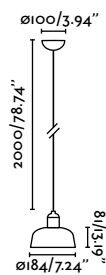

Tatawin S
Adolfo Abejón

- 20339-116 ●● Satin Black + Opal **142,00€**
  20339-117 ●● Satin Black + Shiny Black **142,00€**

Material	Body Steel
	Shade Glass
Light Source	1 E27 G45 max. 15W
Bulb incl.	No
Recom. Bulb	17462
Class	II
Voltage (V/Hz)	100V-240V/50-60Hz
Cable	2 MT

Tatawin M
Adolfo Abejón

- 20339-119 ●● Satin Black + Opal **177,40€**
  20339-120 ●● Satin Black + Shiny Black **177,40€**

Material	Body Steel
	Shade Glass
Light Source	1 E27 max. 15W
Bulb incl.	No
Recom. Bulb	17463
Class	II
Voltage (V/Hz)	100V-240V/50-60Hz
Cable	2 MT