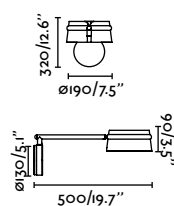

- 29396   Matt Black + Ash Tree **206,80€**
- 29566   Matt Black + Cherry **206,80€**

Material	Body Steel
	Shade Wood
Power	6W
Lumen Output	500lm
Light Source	SMD LED 2700K
Class	II
CRI	>80
Voltage (V/Hz)	230V/50-60Hz