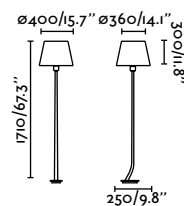

*Structures and shades also sold separately 598-601