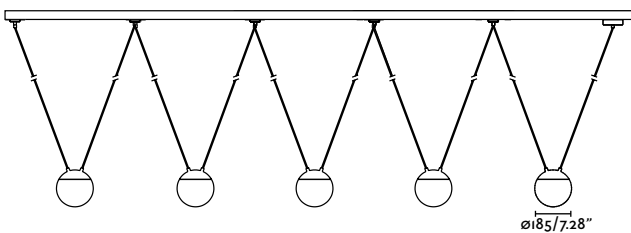

Tell us your needs and we will make it happen

Send your demand on customize@faro.es