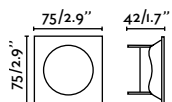

Neon SQ

43400 ● Matt White 10,80€
43410 ● Matt Black 10,80€

Material	Body Aluminium
Light Source	1 GU10 max. 8W
Bulb incl.	No
Recom. Bulb	17316
Voltage (V/Hz)	100V-240V/50-60Hz
Socket incl.	No
Recom. Socket	43065
Cut out	70x70

Neon R

43399 ● Matt White 10,80€
43409 ● Matt Black 10,80€

Material	Body Aluminium
Light Source	1 GU10 max. 8W
Bulb incl.	No
Recom. Bulb	17316
Voltage (V/Hz)	100V-240V/50-60Hz
Socket incl.	No
Recom. Socket	43065
Cut out	ø65

Gas

43404 ● Matt White 16,50€
43405 ● Matt Black 16,50€

Material	Body Aluminium
Light Source	1 GU10 max. 8W
Bulb incl.	No
Recom. Bulb	17316
Voltage (V/Hz)	100V-240V/50-60Hz
Socket incl.	No
Recom. Socket	43065
Cut out	ø76