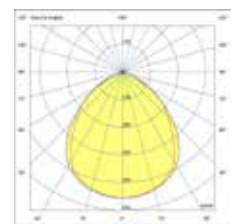

Inviting
Bohman And Folenius

- 57318 Matt White 396,00€
- 57319 Matt Black 396,00€
- 57320 Yellow 396,00€

Material	Body Aluminium
	Diff PMMA + Transparent
Power	6W
Lumen Output	410lm
Light Source	SMD LED
Dimmable K	2700 - 4800K
Class	II
CRI	>80
Voltage (V/Hz)	100V-240V/50-60Hz
Cable	1.9 MT

Inviting
Bohman And Folenius

- 57302 Yellow 289,90€
- 57300 Matt White 289,90€
- 57301 Matt Black 289,90€

Material	Body Aluminium
	Diff PMMA + Transparent
Power	6W
Lumen Output	410lm
Light Source	SMD LED
Dimmable K	2700 - 4800K
Class	II
CRI	>80
Voltage (V/Hz)	100V-240V/50-60Hz
Cable	1.9 MT

Table&Floor
88