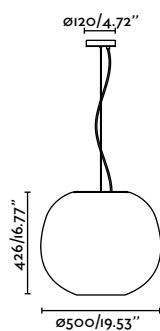

Tierra 470
Héctor Serrano

20400 ● ● Black + Natural 2.375,00€

Tierra 500
Héctor Serrano

20401 ● ● Black + Natural 1.775,00€

Tierra 520
Héctor Serrano

20402 ● ● Black + Natural 2.670,00€

Material	Body Steel
	Shade PLA+Pine cellulose
Light Source	1 E27 max. 18W
Bulb incl.	No
Recom. Bulb	17478
Class	II
Voltage (V/Hz)	100V-240V/50-60Hz
Cable	2 MT

Material	Body Steel
	Shade PLA+Pine cellulose
Light Source	1 E27 max. 18W
Bulb incl.	No
Recom. Bulb	17478
Class	II
Voltage (V/Hz)	100V-240V/50-60Hz
Cable	2 MT

Material	Body Steel
	Shade PLA+Pine cellulose
Light Source	1 E27 max. 18W
Bulb incl.	No
Recom. Bulb	17478
Class	II
Voltage (V/Hz)	100V-240V/50-60Hz
Cable	2 MT