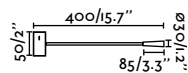

Kale

62703 ● Matt Black 93,30€

Material	Body Aluminium+Steel+Silicone
Power	3W
Lumen Output	180lm
Light Source	HIGH POWER LED 3000K
Reader	3W, 3000K, 180lm
Class	II
CRI	>80
Voltage (V/Hz)	220V-240V/50-60Hz
Beam angle	45°

Lead

62704 ●● Old Gold + Brown 134,00€

Material	Body Aluminium+Leather
Power	3W
Lumen Output	180lm
Light Source	COB LED 3000K
Reader	3W, 4000K, 300lm
Class	II
CRI	>80
Voltage (V/Hz)	220V-240V/50-60Hz
Beam angle	45°