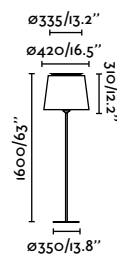

Savoy table
Isaac Piñeiro

- 20304-82 White + White **170,10€**
- 20305-83 Matt Black + Black **170,10€**
- 20305-84   Matt Black + Green **170,10€**

Material	Body Steel
	Diff Steel + White
	Shade Textile
Light Source	1 E27 max. 15W
Bulb incl.	No
Recom. Bulb	17463
Class	II
Voltage (V/Hz)	100V-240V/50-60Hz
Cable	2 MT

Savoy floor
Isaac Piñeiro

- 20306-85 Matt White + White **327,90€**
- 20307-86 Matt Black + Black **327,90€**
- 20307-87   Matt Black + Green **327,90€**

Material	Body Steel
	Diff Steel + White
	Shade Textile
Light Source	1 E27 max. 15W
Bulb incl.	No
Recom. Bulb	17464
Class	II
Voltage (V/Hz)	100V-240V/50-60Hz
Cable	2 MT