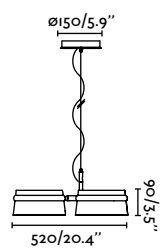

- 29397 Matt Black + Ash Tree **427,40€**
- 29567 Matt Black + Cherry **427,00€**

Material	Body Steel
	Shade Wood
Power	18W
Lumen Output	1050lm
Light Source	SMD LED 2700K
Class	II
CRI	>80
Voltage (V/Hz)	100V-240V/50-60Hz
Cable	1.2 MT

Table&Floor
116

Wall
388