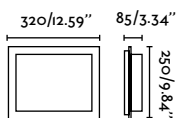

Diula 2L

62986 ● Satin Nickel 60,00€

Material	Body Steel
	Diff Glass + Opal
Light Source	2 E27 max. 15W
Bulb incl.	No
Recom. Bulb	17463
Class	I
Voltage (V/Hz)	100V-240V/50-60Hz

Diula

62987 ● Satin Nickel 45,70€

Material	Body Steel
	Diff Glass + Opal
Light Source	1 E27 max. 15W
Bulb incl.	No
Recom. Bulb	17463
Class	I
Voltage (V/Hz)	100V-240V/50-60Hz