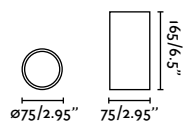

Rel 75

- 64198 Matt White 126,70€
- 64199 Matt Black 126,70€

Material	Body Aluminium Diff Glass + Transparent
Power	15W
Lumen Output	1340lm
Light Source	COB LED 2700K
Class	II
CRI	>80
Voltage (V/Hz)	220V-240V/50-60Hz
Beam angle	60°

Rel 100

- 64200 Matt White 199,40€
- 64201 Matt Black 199,40€

Material	Body Aluminium Diff Glass + Transparent
Power	25W
Lumen Output	2230lm
Light Source	COB LED 2700K
Class	II
CRI	>80
Voltage (V/Hz)	220V-240V/50-60Hz
Beam angle	60°