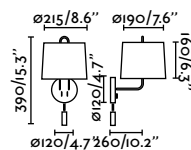

*Structures and shades also sold separately 598-601