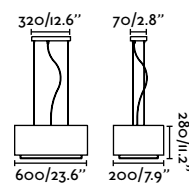

Vesper 400
Nahtrang

29988 Matt White + Beige **269,00€**

Material	Body Steel
	Diff PC + Opal
	Shade Textile
Light Source	3 E27 max. 15W
Bulb incl.	No
Recom. Bulb	17463
Class	I
Voltage (V/Hz)	100V-240V/50-60Hz
Cable	2 MT

Vesper 600
Nahtrang

29986 Matt White + Beige **249,00€**

29987 Brown + Beige **249,00€**

Material	Body Steel
	Diff PC + Opal
	Shade Textile
Light Source	2 E27 max. 15W
Bulb incl.	No
Recom. Bulb	17463
Class	I
Voltage (V/Hz)	100V-240V/50-60Hz
Cable	2 MT