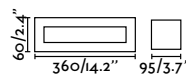

Oslo

63284

● Matt White 48,10€

Material	Body Plaster
Light Source	1 G9 max. 6W
Bulb incl.	No
Recom. Bulb	17466
Class	I
Voltage (V/Hz)	100V-240V/50-60Hz

Olaf

63278

● Matt White 61,60€

Material	Body Plaster
	Diff PC + Opal
Light Source	2 E14 max. 8W
Bulb incl.	No
Recom. Bulb	17461
Class	I
Voltage (V/Hz)	100V-240V/50-60Hz