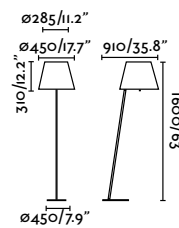

Moma table

1. 68500 Chrome + White **134,90€**
   68501 Chrome + Black **134,90€**

Material	Body Steel
	Diff PC + Opal
	Shade Textile
Light Source	1 E27 max. 15W
Bulb incl.	No
Recom. Bulb	17463
Class	II
Voltage (V/Hz)	100V-240V/50-60Hz
Cable	1.9 MT

Moma floor

1. 68503 Chrome + Black **388,50€**

Material	Body Steel
	Diff PC + Opal
	Shade Textile
Light Source	1 E27 max. 15W
Bulb incl.	No
Recom. Bulb	17464
Class	II
Voltage (V/Hz)	100V-240V/50-60Hz
Cable	2.1 MT