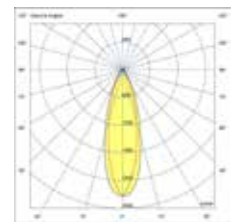

Loke

- 40994 Chrome 50,30€
- 41019 Matt White 52,40€
- 41020 Matt Black 52,40€

Material	Body Aluminium+Steel
Power	3W
Lumen Output	150lm
Light Source	HIGH POWER LED 3000K
Reader	3W, 3000K, 150lm
Class	II
CRI	>80
Voltage (V/Hz)	220V-240V/50-60Hz
Beam angle	30°

Loke recessed

- 40996 Chrome 50,30€

Material	Body Aluminium+Steel
Power	3W
Lumen Output	150lm
Light Source	HIGH POWER LED 3000K
Class	II
CRI	>80
Voltage (V/Hz)	220V-240V/50-60Hz
Beam angle	30°
Cut out	ø60