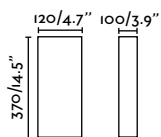

Cotton RCT vertical 2L

- 66405 Matt White + Beige **67,30€**
- 66406 Matt White + Black **67,30€**

Cotton R vertical

- 66407 Matt White + Beige **42,10€**
- 66408 Matt White + Black **42,10€**

Cotton R vertical 2L

- 66409 Matt White + Beige **68,30€**
- 66410 Matt White + Black **68,30€**

Material	Body Steel
	Shade Textile
Light Source	2 E27 max. 15W
Bulb incl.	No
Recom. Bulb	17463
Class	I
Voltage (V/Hz)	100V-240V/50-60Hz

Material	Body Steel
	Shade Textile
Light Source	1 E27 max. 15W
Bulb incl.	No
Recom. Bulb	17463
Class	I
Voltage (V/Hz)	100V-240V/50-60Hz

Material	Body Steel
	Shade Textile
Light Source	2 E27 max. 15W
Bulb incl.	No
Recom. Bulb	17463
Class	I
Voltage (V/Hz)	100V-240V/50-60Hz