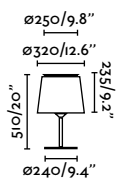

# Montreal

Designed by Nahtrang

**Savoy table**  
Isaac Piñeiro

- 20304-82  White + White **170,10€**
- 20305-83  Matt Black + Black **170,10€**
- 20305-84   Matt Black + Green **170,10€**

<b>Material</b>	<b>Body</b> Steel
	Diff Steel + White
	<b>Shade</b> Textile
<b>Light Source</b>	1 E27 max. 15W
<b>Bulb incl.</b>	No
<b>Recom. Bulb</b>	17463
<b>Class</b>	II
<b>Voltage (V/Hz)</b>	100V-240V/50-60Hz
<b>Cable</b>	2 MT