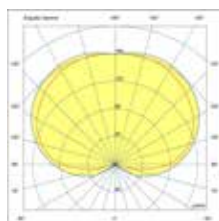

Maya
Faro Lab

- 40102 Matt Black + Shiny Black **135,20€**
- 40103 Matt White + Beige **135,20€**
- 40104 Matt Black + Terracotta **135,20€**

Material	Body Aluminium+Steel
	Diff Glass + Opal
Power	8W
Lumen Output	580lm
Light Source	SMD LED 2700K
Class	II
CRI	>90
Voltage (V/Hz)	220V-240V/50-60Hz
Cable	1.5 MT