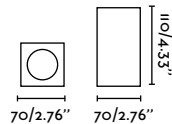

Sven R

63268

● Matt White 35,60€

Material	Body Plaster
Light Source	1 GU10 max. 8W
Bulb incl.	No
Recom. Bulb	97685327
Class	I
Voltage (V/Hz)	100V-240V/50-60Hz

Sven SQ

63269

● Matt White 35,60€

Material	Body Plaster
Light Source	1 GU10 max. 8W
Bulb incl.	No
Recom. Bulb	97685327
Class	I
Voltage (V/Hz)	100V-240V/50-60Hz