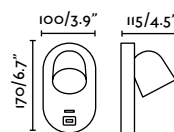

Well induction

64030 ● Matt White 157,50€

Material	Body Aluminium+PP
	Diff PMMA + Opal
Power	7W
Lumen Output	340lm
Light Source	SMD LED 2700K
Class	I
CRI	>=90
Voltage (V/Hz)	100V-240V/50Hz

Corb

40135 ● Matt White 75,30€

40136 ● Matt Black 75,30€

Material	Body Aluminium
Light Source	1 GU10 max. 8W
Bulb incl.	No
Recom. Bulb	17316
Class	I
Voltage (V/Hz)	100V-240V/50-60Hz