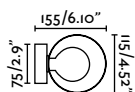

Perla
Àlex & Manel Llusçà

IP44

- 40085 Old Gold **95,40€**
- 40086 Chrome **95,40€**
- 40087 Bronze **95,40€**
- 40088 Black **92,70€**

Material	Body Steel
	Diff Glass + Opal
Light Source	1 G9 max. 6W
Bulb incl.	No
Recom. Bulb	17443
Class	II
Voltage (V/Hz)	100V-240V/50-60Hz

Bianca
Àlex & Manel Llusçà

IP44

- 63510 Chrome **70,80€**

Material	Body Aluminium
	Diff Glass + Opal
Light Source	1 G9 max. 6W
Bulb incl.	No
Recom. Bulb	17443
Class	II
Voltage (V/Hz)	100V-240V/50-60Hz

Brume
Àlex & Manel Llusçà

IP44

- 40076 Anthracite **163,00€**

Material	Body Steel
	Diff Glass + Opal
Power	3W
Lumen Output	200lm
Light Source	SMD LED 2700K
Class	II
CRI	>80
Voltage (V/Hz)	100V-240V/50-60Hz