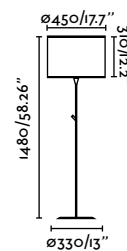

*Structures and shades also sold separately 598-601