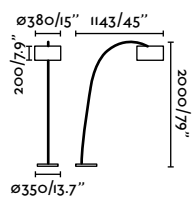

Papua

- 68462 Matt White + White **332,50€**
- 68463 Matt Black + Black **332,50€**

Material	Body Steel
	Shade Textile
Light Source	1 E27 max. 15W
Bulb incl.	No
Recom. Bulb	17464
Class	II
Voltage (V/Hz)	100V-240V/50-60Hz
Cable	2 MT

Black

- 29764 Matt Black + Black **137,00€**

Material	Body Steel
	Shade Textile
Light Source	1 E27 max. 15W
Bulb incl.	No
Recom. Bulb	17464
Class	II
Voltage (V/Hz)	100V-240V/50-60Hz
Cable	2.5 MT