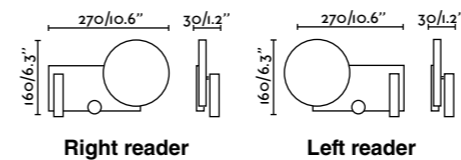

Dimmable Intensity