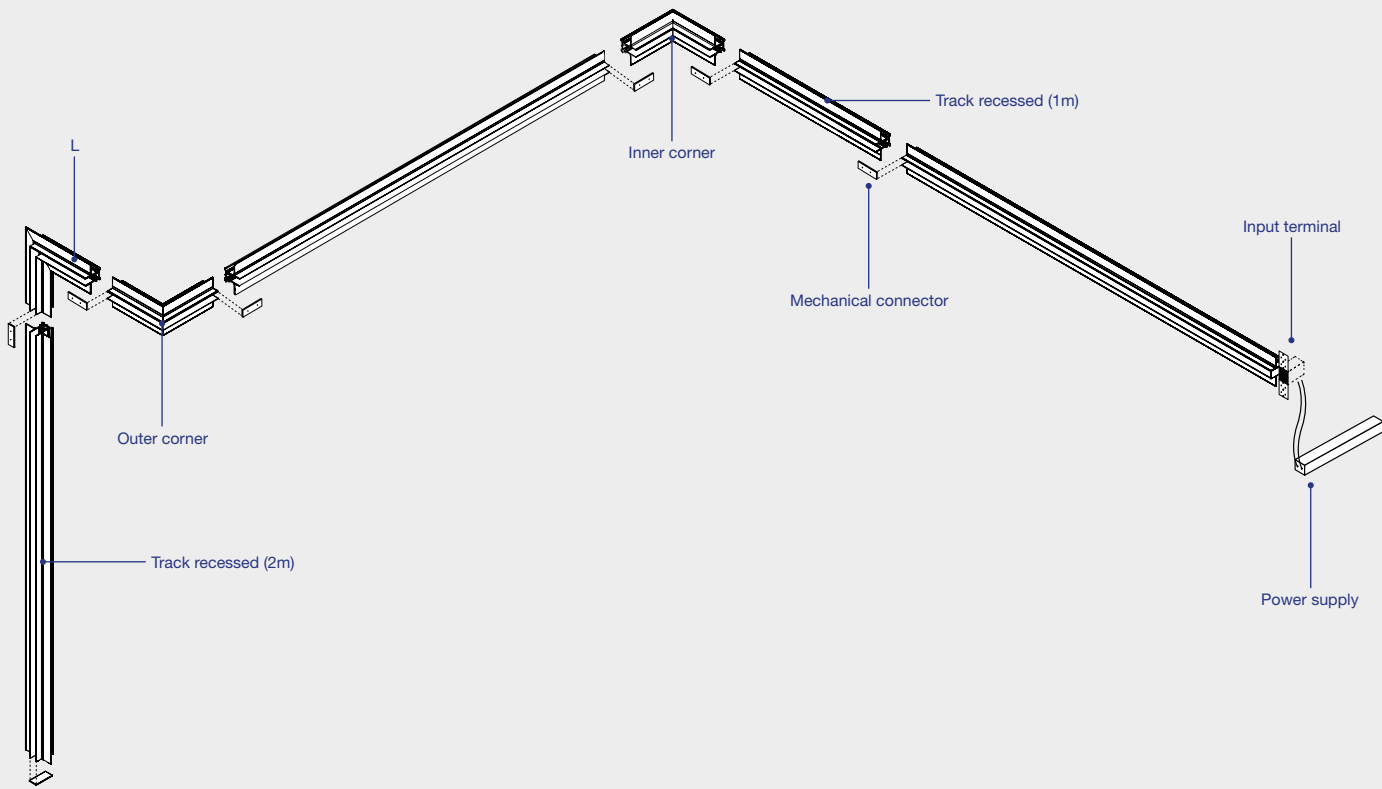

The Magnetic Track System

FOCUSON

TRACK RECESSED

TRACK SURFACE & SUSPENSION

24V

Family	Track Length	Finish	Control System
5020120 Neso Track Recessed	10 1m	1 White	D DALI CASAMBI ON/OFF
	20 2m	2 Black	

24V

Family	Track Length	Finish	Control System
5020110 Neso Track Surface	10 1m	1 White	D DALI CASAMBI ON/OFF
	20 2m	2 Black	