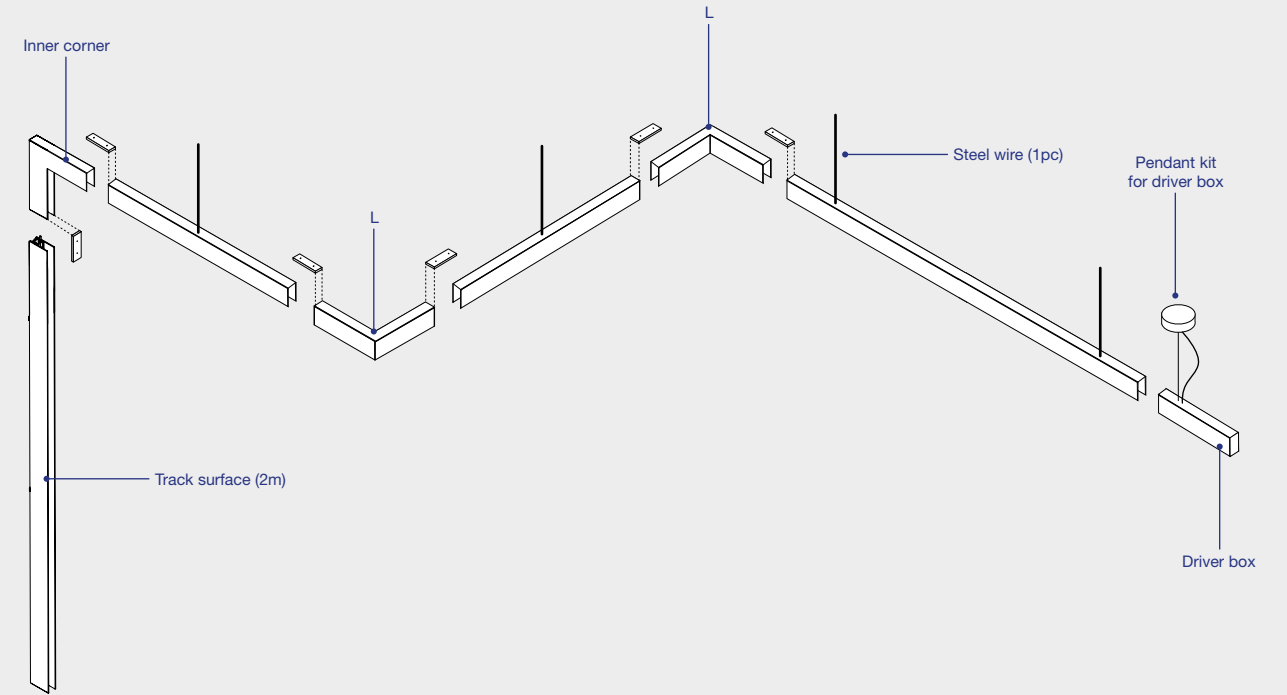

The Magnetic Track System

FOCUSON

TRACK RECESSED

TRACK SURFACE & SUSPENSION

24V

Family	Track Length	Finish	Control System
5020120 Neso Track Recessed	10 1m	1 White	D DALI CASAMBI ON/OFF
	20 2m	2 Black	

24V

Family	Track Length	Finish	Control System
5020110 Neso Track Surface	10 1m	1 White	D DALI CASAMBI ON/OFF
	20 2m	2 Black	