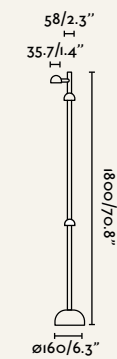

Floor
Suelo

71253

● Black

71254

● Black

Material	Body Aluminium
	Diff Opal Glass
Light Source	SMD LED max. 2W
Bulb incl.	Yes
Driver incl.	Yes
Class	I
Beam angle	80°

Material	Body Aluminium
	Diff Opal Glass
Light Source	SMD LED max. 3W
Bulb incl.	Yes
Driver incl.	Yes
Class	I
Beam angle	80°