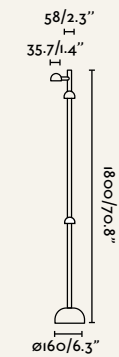

Floor
Suelo

71256

● Black

71257

● Black

Material	Body Aluminium Diff Opal Glass
Light Source	SMD LED max. 2W
Bulb incl.	Yes
Driver incl.	Yes
Class	I
Cable	1.8 MT

Material	Body Aluminium Diff Opal Glass
Light Source	SMD LED max. 3W
Bulb incl.	Yes
Driver incl.	Yes
Class	I
Cable	1.8 MT