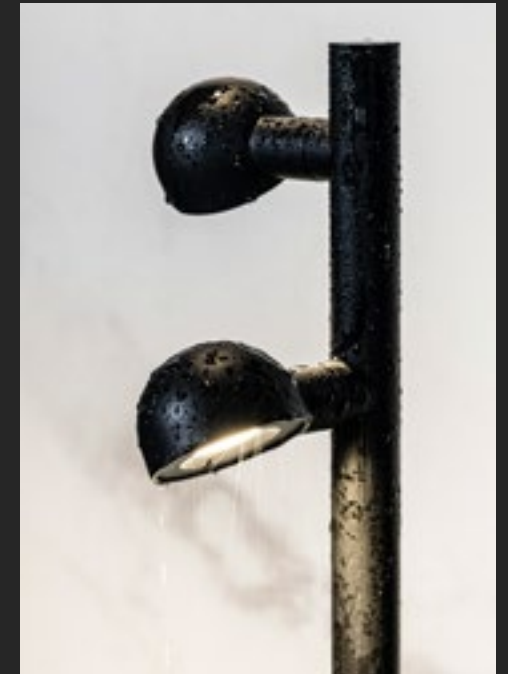

Its minimalist and modern structure harmoniously integrates with nature, creating a cozy and sophisticated atmosphere. Additionally, its architectural and adjustable design ensures perfect lighting, guiding your steps with a soft and enveloping light.

BROT, una divertida y moderna colección de iluminación exterior, creada por el talentoso Yembara Studio, redefine la forma en que vemos nuestros jardines, parques y caminos. Con una luz cálida que invita al bienestar y al disfrute, BROT combina un diseño minimalista y arquitectónico que se adapta a cualquier entorno exterior. Versátil y estilizada, es perfecta para iluminar la vegetación, ya que su diseño orientable permite destacar cada rincón verde de tu jardín.

Su estructura minimalista y moderna se integra armoniosamente con la naturaleza, creando un ambiente acogedor y sofisticado. Además, su diseño arquitectónico y orientable asegura una iluminación perfecta, guiando tus pasos con una luz suave y envolvente.

Illuminate your outdoor spaces with elegance.
Ilumina tus espacios exteriores con elegancia.