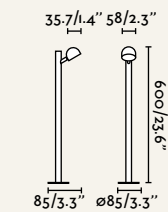

Floor
Suelo

75572

● Black

75573

● Black

Material	Body Aluminium
Light Source	SMD LED max. 7W
Bulb incl.	Yes
Driver incl.	Yes
Class	II
Beam angle	80°
Cable	2 MT

Material	Body Aluminium
Light Source	SMD LED max. 7W
Bulb incl.	Yes
Driver incl.	Yes
Class	II
Beam angle	80°
Cable	2 MT