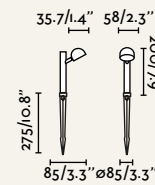

Projectors & Spikes
Proyectoros & Pinchos

75570

● Black

75571

● Black

Material	Body Aluminium
Light Source	SMD LED max. 7W
Bulb incl.	Yes
Driver incl.	Yes
Class	II
Beam angle	80°
Cable	2 MT

Material	Body Aluminium
Light Source	SMD LED max. 7W
Bulb incl.	Yes
Driver incl.	Yes
Class	II
Beam angle	80°
Cable	2 MT