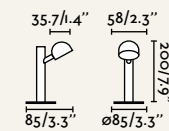

Floor
Suelo

75572

● Black

75573

● Black

Material	Body Aluminium
Light Source	SMD LED max. 7W
Bulb incl.	Yes
Driver incl.	Yes
Class	II
Beam angle	80°
Cable	2 MT

Material	Body Aluminium
Light Source	SMD LED max. 7W
Bulb incl.	Yes
Driver incl.	Yes
Class	II
Beam angle	80°
Cable	2 MT