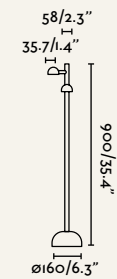

Floor
Suelo

71253

● Black

71254

● Black

Material	Body Aluminium
	Diff Opal Glass
Light Source	SMD LED max. 2W
Bulb incl.	Yes
Driver incl.	Yes
Class	I
Beam angle	80°

Material	Body Aluminium
	Diff Opal Glass
Light Source	SMD LED max. 3W
Bulb incl.	Yes
Driver incl.	Yes
Class	I
Beam angle	80°

Floor
Suelo

71256

● Black

71257

● Black

Material	Body Aluminium Diff Opal Glass
Light Source	SMD LED max. 2W
Bulb incl.	Yes
Driver incl.	Yes
Class	I
Cable	1.8 MT

Material	Body Aluminium Diff Opal Glass
Light Source	SMD LED max. 3W
Bulb incl.	Yes
Driver incl.	Yes
Class	I
Cable	1.8 MT

Projectors & Spikes
Proyectoros & Pinchos

75570

● Black

75571

● Black

Material	Body Aluminium
Light Source	SMD LED max. 7W
Bulb incl.	Yes
Driver incl.	Yes
Class	II
Beam angle	80°
Cable	2 MT

Material	Body Aluminium
Light Source	SMD LED max. 7W
Bulb incl.	Yes
Driver incl.	Yes
Class	II
Beam angle	80°
Cable	2 MT