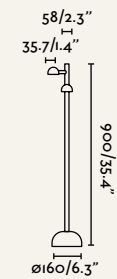

Floor
Suelo

71253

● Black

71254

● Black

Material	Body Aluminium
	Diff Opal Glass
Light Source	SMD LED max. 2W
Bulb incl.	Yes
Driver incl.	Yes
Class	I
Beam angle	80°

Material	Body Aluminium
	Diff Opal Glass
Light Source	SMD LED max. 3W
Bulb incl.	Yes
Driver incl.	Yes
Class	I
Beam angle	80°