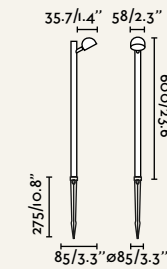

Projectors & Spikes
Proyectoros & Pinchos

75570

● Black

75571

● Black

Material	Body Aluminium
Light Source	SMD LED max. 7W
Bulb incl.	Yes
Driver incl.	Yes
Class	II
Beam angle	80°
Cable	2 MT

Material	Body Aluminium
Light Source	SMD LED max. 7W
Bulb incl.	Yes
Driver incl.	Yes
Class	II
Beam angle	80°
Cable	2 MT