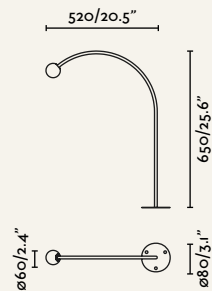

“Its minimalist stainless steel structure in the shape of a semicircular arch raises generating elegant and minimalist scenographic spaces”.

FOCUSON

Cuca

by Faro Lab

FOCUSON

Cuca 650 24V

IP65 IK06 no incl.

Cuca 650

Material	Body Stainless steel
	Diff Opal Glass
Power	3W
Lumen Output	154lm
Light Source	COB LED 2700K
Class	II
CRI	>90
Voltage (V/Hz)	220V-240V/50-60Hz
Cable	0.5 MT

Cuca 1193 24V

IP65 IK06 no incl.

Cuca 1193