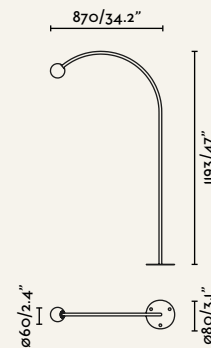

Material	Body Stainless steel
	Diff Opal Glass
Power	3W
Lumen Output	154lm
Light Source	COB LED 2700K
Class	II
CRI	>90
Voltage (V/Hz)	220V-240V/50-60Hz
Cable	0.5 MT

Cuca 1193 24V

IP65 IK06 no incl.

Cuca 1193

Material	Body Stainless steel
	Diff Opal Glass
Power	3W
Lumen Output	154lm
Light Source	COB LED 2700K
Class	II
CRI	>90
Voltage (V/Hz)	220V-240V/50-60Hz
Cable	0.5 MT

Cuca 650 24V

IP65 IK06 no incl.

Cuca 650