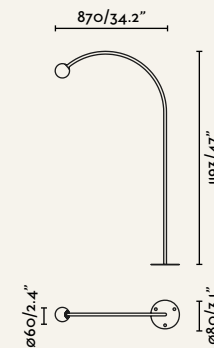

Material	Body Stainless steel
	Diff Opal Glass
Power	3W
Lumen Output	154lm
Light Source	COB LED 2700K
Class	II
CRI	>90
Voltage (V/Hz)	220V-240V/50-60Hz
Cable	0.5 MT

Cuca 650 24V

IP65 IK06 no incl.

Cuca 650