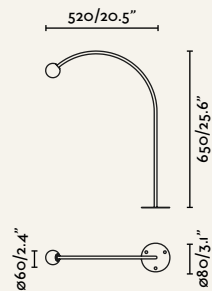

“Its minimalist stainless steel structure in the shape of a semicircular arch raises generating elegant and minimalist scenographic spaces”.

FOCUSON

Cuca

by Faro Lab

FOCUSON

Cuca 650 24V

IP65 IK06 no incl.

Cuca 650

Material	Body Stainless steel
	Diff Opal Glass
Power	3W
Lumen Output	154lm
Light Source	COB LED 2700K
Class	II
CRI	>90
Voltage (V/Hz)	220V-240V/50-60Hz
Cable	0.5 MT

Cuca 1193 24V

IP65 IK06 no incl.

Cuca 1193