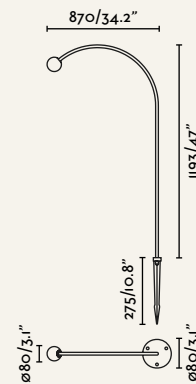

Material	Body Stainless steel
	Diff Opal Glass
Power	3W
Lumen Output	154lm
Light Source	COB LED 2700K
Class	II
CRI	>90
Voltage (V/Hz)	220V-240V/50-60Hz
Cable	0.5 MT

Cuca 1193 24V

IP65 IK06 no incl.

Cuca 1193

Material	Body Stainless steel
	Diff Opal Glass
Power	3W
Lumen Output	154lm
Light Source	COB LED 2700K
Class	II
CRI	>90
Voltage (V/Hz)	220V-240V/50-60Hz
Cable	0.5 MT

Logistic Headquarters

Calle Dinámica 1
Polígono Industrial Santa Rita
08755 Castellbisbal (Barcelona)
Tel +34 93 772 39 49
info@faro.es