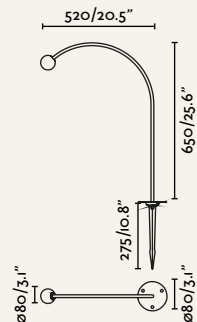

Material	Body Stainless steel
	Diff Opal Glass
Power	3W
Lumen Output	154lm
Light Source	COB LED 2700K
Class	II
CRI	>90
Voltage (V/Hz)	220V-240V/50-60Hz
Cable	0.5 MT

Cuca 650 24V

IP65 IK06 no incl.

Cuca 650

Material	Body Stainless steel
	Diff Opal Glass
Power	3W
Lumen Output	154lm
Light Source	COB LED 2700K
Class	II
CRI	>90
Voltage (V/Hz)	220V-240V/50-60Hz
Cable	0.5 MT

Cuca 1193 24V

IP65 IK06 no incl.

Cuca 1193