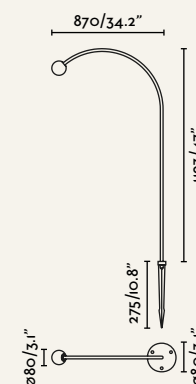

Material	Body Stainless steel
	Diff Opal Glass
Power	3W
Lumen Output	154lm
Light Source	COB LED 2700K
Class	II
CRI	>90
Voltage (V/Hz)	220V-240V/50-60Hz
Cable	0.5 MT

Cuca 1193 24V

IP65 IK06 no incl.

Cuca 1193

Material	Body Stainless steel
	Diff Opal Glass
Power	3W
Lumen Output	154lm
Light Source	COB LED 2700K
Class	II
CRI	>90
Voltage (V/Hz)	220V-240V/50-60Hz
Cable	0.5 MT

Logistic Headquarters

Calle Dinámica 1
Polígono Industrial Santa Rita
08755 Castellbisbal (Barcelona)
Tel +34 93 772 39 49
info@faro.es