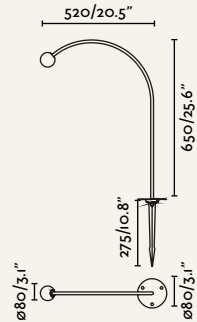

Material	Body Stainless steel
	Diff Opal Glass
Power	3W
Lumen Output	154lm
Light Source	COB LED 2700K
Class	II
CRI	>90
Voltage (V/Hz)	220V-240V/50-60Hz
Cable	0.5 MT

Cuca 650 24V

IP65 IK06 no incl.

Cuca 650

Material	Body Stainless steel
	Diff Opal Glass
Power	3W
Lumen Output	154lm
Light Source	COB LED 2700K
Class	II
CRI	>90
Voltage (V/Hz)	220V-240V/50-60Hz
Cable	0.5 MT

Cuca 1193 24V

IP65 IK06 no incl.

Cuca 1193