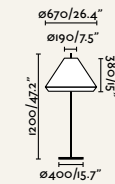

71575-05

● Dark Grey + Cream

71575-06

● Dark Grey + Brown

Material	Body Aluminium
	Diff Opal PEMD
	Shade Textilene
Light Source	1 E27 max. 15W
Bulb incl.	No
Recom. Bulb	17463
Class	II
Cable	2 MT

Material	Body Aluminium
	Diff Opal PEMD
	Shade Textilene
Light Source	1 E27 max. 15W
Bulb incl.	No
Recom. Bulb	17463
Class	II
Cable	2 MT