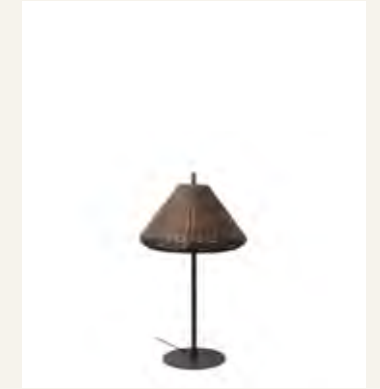

Material	Body Aluminium
	Diff Opal PEMD
	Shade PP
Light Source	1 E27 max. 15W
Bulb incl.	No
Recom. Bulb	17463
Class	II
Cable	2 MT

Floor
Suelo

71569-08 ●● Dark Grey + Brown

71569-07 ●● Dark Grey + Brown

71575-07 ●● Dark Grey + Brown