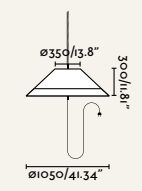

71584-13

● Dark Grey + Ochre

Material	Body Aluminium
	Diff Opal PEMD
	Shade PP
Light Source	1 E27 max. 15W
Bulb incl.	No
Recom. Bulb	17463
Class	II
Cable	3 MT

Material	Body Aluminium
	Diff Opal PEMD
	Shade PP
Light Source	1 E27 max. 15W
Bulb incl.	No
Recom. Bulb	17463
Class	II
Cable	3 MT