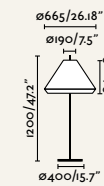

Floor
Suelo

71569-10 ● Dark Grey + Beige

71569-12 ● Dark Grey + Green

71569-14 ● Dark Grey + Ochre

71569-09 ● Dark Grey + Beige

71569-11 ● Dark Grey + Green

71569-13 ● Dark Grey + Ochre

71575-09 ● Dark Grey + Beige

71575-11 ● Dark Grey + Green

71575-13 ● Dark Grey + Ochre

Material	Body Alumi.+Concrete
	Diff Opal PEMD
	Shade PP
Light Source	1 E27 max. 15W
Bulb incl.	No
Recom. Bulb	17463
Class	II
Cable	2 MT

Material	Body Aluminium
	Diff Opal PEMD
	Shade PP
Light Source	1 E27 max. 15W
Bulb incl.	No
Recom. Bulb	17463
Class	II
Cable	2 MT

Material	Body Aluminium
	Diff Opal PEMD
	Shade PP
Light Source	1 E27 max. 15W
Bulb incl.	No
Recom. Bulb	17463
Class	II
Cable	2 MT