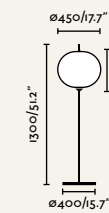

FOCUSON

Saigon

by Nahrang

FOCUSON

Floor
Suelo

Material	Body Aluminium
	Diff Opal PEMD
	Shade PEMD
Light Source	1 E27 max. 15W
Bulb incl.	No
Recom. Bulb	17463
Class	II
Cable	2 MT

Material	Body Aluminium
	Diff Opal PEMD
	Shade PEMD
Light Source	1 E27 max. 15W
Bulb incl.	No
Recom. Bulb	17463
Class	II
Cable	2 MT

Material	Body Aluminium
	Diff Opal PEMD
	Shade PEMD
Light Source	1 E27 max. 15W
Bulb incl.	No
Recom. Bulb	17463
Class	II
Cable	2 MT