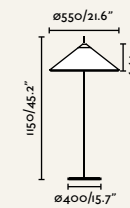

Floor
Suelo

Material	Body Aluminium
	Diff Opal PEMD
	Shade PEMD
Light Source	1 E27 max. 15W
Bulb incl.	No
Recom. Bulb	17463
Class	II
Cable	2 MT

Material	Body Aluminium
	Diff Opal PEMD
	Shade PEMD
Light Source	1 E27 max. 15W
Bulb incl.	No
Recom. Bulb	17463
Class	II
Cable	2 MT

Material	Body Aluminium
	Diff Opal PEMD
	Shade PEMD
Light Source	1 E27 max. 15W
Bulb incl.	No
Recom. Bulb	17463
Class	II
Cable	2 MT