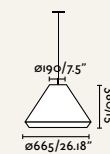

Suspended
Suspensión

71579C-11 ● Dark Grey + Green

71579C-06 ● Dark Grey + Brown

Material	Body Aluminium
	Diff Opal PEMD
	Shade PP
Light Source	1 E27 max. 15W
Bulb incl.	No
Recom. Bulb	17463
Class	II
Cable	1.2 MT

Material	Body Aluminium
	Diff Opal PEMD
	Shade Synthetic wicker
Light Source	1 E27 max. 15W
Bulb incl.	No
Recom. Bulb	17463
Class	II
Cable	1.2 MT

Material	Body Aluminium
	Diff Opal PEMD
	Shade Textilene
Light Source	1 E27 max. 15W
Bulb incl.	No
Recom. Bulb	17463
Class	II
Cable	1.2 MT