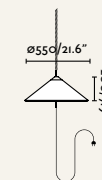

Suspended
Suspensión

Material	Body Aluminium
	Shade PEEMD
Light Source	1 E27 max. 15W
Bulb incl.	No
Recom. Bulb	17463
Class	II
Cable	3 MT

Material	Body Aluminium
	Shade PEEMD
Light Source	1 E27 max. 15W
Bulb incl.	No
Recom. Bulb	17463
Class	II
Cable	3 MT

Material	Body Aluminium
	Shade PEEMD
Light Source	1 E27 max. 15W
Bulb incl.	No
Recom. Bulb	17463
Class	II
Cable	3 MT