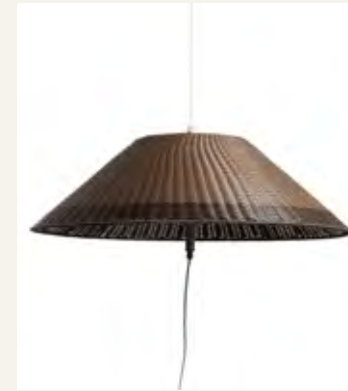

Suspended
Suspensión

71584-08 ●● Dark Grey + Brown