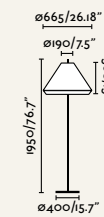

Floor
Suelo

71569-10 ● Dark Grey + Beige

71569-12 ● Dark Grey + Green

71569-14 ● Dark Grey + Ochre

71569-09 ● Dark Grey + Beige

71569-11 ● Dark Grey + Green

71569-13 ● Dark Grey + Ochre

71575-09 ● Dark Grey + Beige

71575-11 ● Dark Grey + Green

71575-13 ● Dark Grey + Ochre

Material	Body Alumi.+Concrete
	Diff Opal PEMD
	Shade PP
Light Source	1 E27 max. 15W
Bulb incl.	No
Recom. Bulb	17463
Class	II
Cable	2 MT

Material	Body Aluminium
	Diff Opal PEMD
	Shade PP
Light Source	1 E27 max. 15W
Bulb incl.	No
Recom. Bulb	17463
Class	II
Cable	2 MT

Material	Body Aluminium
	Diff Opal PEMD
	Shade PP
Light Source	1 E27 max. 15W
Bulb incl.	No
Recom. Bulb	17463
Class	II
Cable	2 MT