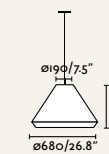

Suspended
Suspensión

71579C-11 ● Dark Grey + Green

71579C-06 ● Dark Grey + Brown

Material	Body Aluminium
	Diff Opal PEMD
	Shade PP
Light Source	1 E27 max. 15W
Bulb incl.	No
Recom. Bulb	17463
Class	II
Cable	1.2 MT

Material	Body Aluminium
	Diff Opal PEMD
	Shade Synthetic wicker
Light Source	1 E27 max. 15W
Bulb incl.	No
Recom. Bulb	17463
Class	II
Cable	1.2 MT

Material	Body Aluminium
	Diff Opal PEMD
	Shade Textilene
Light Source	1 E27 max. 15W
Bulb incl.	No
Recom. Bulb	17463
Class	II
Cable	1.2 MT