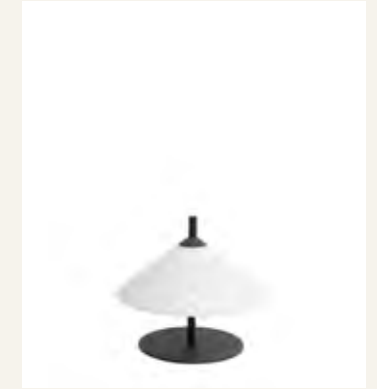

71576-01 ● Dark Grey + White

Material	Body Aluminium
	Diff Opal PEMD
	Shade PEMD
Light Source	1 E27 max. 15W
Bulb incl.	No
Recom. Bulb	17463
Class	II
Cable	2 MT

Material	Body Aluminium
	Diff Opal PEMD
	Shade PEMD
Light Source	1 E27 max. 15W
Bulb incl.	No
Recom. Bulb	17463
Class	II
Cable	2 MT

Material	Body Aluminium
	Diff Opal PEMD
	Shade PEMD
Light Source	1 E27 max. 15W
Bulb incl.	No
Recom. Bulb	17463
Class	II
Cable	2 MT