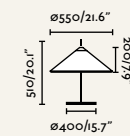

Floor
Suelo

Material	Body Aluminium
	Diff Opal PEMD
	Shade PEMD
Light Source	1 E27 max. 15W
Bulb incl.	No
Recom. Bulb	17463
Class	II
Cable	2 MT

Material	Body Aluminium
	Diff Opal PEMD
	Shade PEMD
Light Source	1 E27 max. 15W
Bulb incl.	No
Recom. Bulb	17463
Class	II
Cable	2 MT

Material	Body Aluminium
	Diff Opal PEMD
	Shade PEMD
Light Source	1 E27 max. 15W
Bulb incl.	No
Recom. Bulb	17463
Class	II
Cable	2 MT