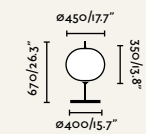

FOCUSON

Saigon

by Nahrang

FOCUSON

Floor
Suelo

Material	Body Aluminium
	Diff Opal PEMD
	Shade PEMD
Light Source	1 E27 max. 15W
Bulb incl.	No
Recom. Bulb	17463
Class	II
Cable	2 MT

Material	Body Aluminium
	Diff Opal PEMD
	Shade PEMD
Light Source	1 E27 max. 15W
Bulb incl.	No
Recom. Bulb	17463
Class	II
Cable	2 MT

Material	Body Aluminium
	Diff Opal PEMD
	Shade PEMD
Light Source	1 E27 max. 15W
Bulb incl.	No
Recom. Bulb	17463
Class	II
Cable	2 MT