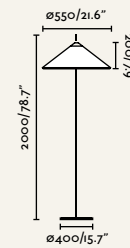

Material	Body Aluminium
	Diff Opal PEMD
	Shade PEMD
Light Source	1 E27 max. 15W
Bulb incl.	No
Recom. Bulb	17463
Class	II
Cable	2 MT

Material	Body Aluminium
	Diff Opal PEMD
	Shade PEMD
Light Source	1 E27 max. 15W
Bulb incl.	No
Recom. Bulb	17463
Class	II
Cable	2 MT