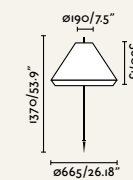

Material	Body Aluminium
	Diff Opal PEMD
	Shade Synthetic wicker
Light Source	1 E27 max. 15W
Bulb incl.	No
Recom. Bulb	17463
Class	II
Cable	2 MT

Material	Body Aluminium
	Diff Opal PEMD
	Shade Textilene
Light Source	1 E27 max. 15W
Bulb incl.	No
Recom. Bulb	17463
Class	II
Cable	2 MT