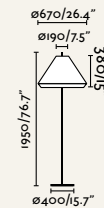

71575-05

● Dark Grey + Cream

71575-06

● Dark Grey + Brown

Material	Body Aluminium
	Diff Opal PEMD
	Shade Textilene
Light Source	1 E27 max. 15W
Bulb incl.	No
Recom. Bulb	17463
Class	II
Cable	2 MT

Material	Body Aluminium
	Diff Opal PEMD
	Shade Textilene
Light Source	1 E27 max. 15W
Bulb incl.	No
Recom. Bulb	17463
Class	II
Cable	2 MT