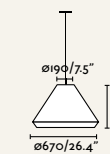

Suspended
Suspensión

71579C-11 ● Dark Grey + Green

71579C-06 ● Dark Grey + Brown

Material	Body Aluminium
	Diff Opal PEMD
	Shade PP
Light Source	1 E27 max. 15W
Bulb incl.	No
Recom. Bulb	17463
Class	II
Cable	1.2 MT

Material	Body Aluminium
	Diff Opal PEMD
	Shade Synthetic wicker
Light Source	1 E27 max. 15W
Bulb incl.	No
Recom. Bulb	17463
Class	II
Cable	1.2 MT

Material	Body Aluminium
	Diff Opal PEMD
	Shade Textilene
Light Source	1 E27 max. 15W
Bulb incl.	No
Recom. Bulb	17463
Class	II
Cable	1.2 MT