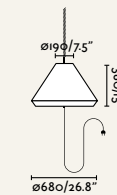

Suspended
Suspensión

71584-06 ●● Dark Grey + Brown

Material	Body Aluminium
	Diff Opal PEMD
	Shade Synthetic wicker
Light Source	1 E27 max. 15W
Bulb incl.	No
Recom. Bulb	17463
Class	II
Cable	3 MT

Material	Body Aluminium
	Diff Opal PEMD
	Shade Synthetic wicker
Light Source	1 E27 max. 15W
Bulb incl.	No
Recom. Bulb	17463
Class	II
Cable	3 MT

Material	Body Aluminium
	Diff Opal PEMD
	Shade Textilene
Light Source	1 E27 max. 15W
Bulb incl.	No
Recom. Bulb	17463
Class	II
Cable	3 MT