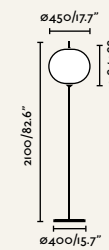

FOCUSON

Saigon

by Nahrang

FOCUSON

Floor
Suelo

Material	Body Aluminium
	Diff Opal PEMD
	Shade PEMD
Light Source	1 E27 max. 15W
Bulb incl.	No
Recom. Bulb	17463
Class	II
Cable	2 MT

Material	Body Aluminium
	Diff Opal PEMD
	Shade PEMD
Light Source	1 E27 max. 15W
Bulb incl.	No
Recom. Bulb	17463
Class	II
Cable	2 MT

Material	Body Aluminium
	Diff Opal PEMD
	Shade PEMD
Light Source	1 E27 max. 15W
Bulb incl.	No
Recom. Bulb	17463
Class	II
Cable	2 MT