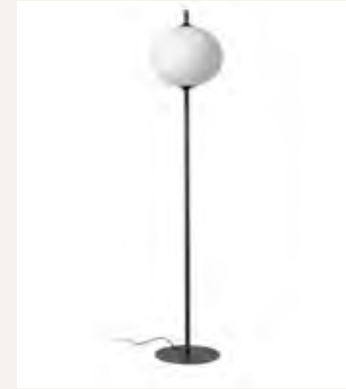

FOCUSON

Saigon

by Nahrang

FOCUSON

Floor
Suelo

71569-04 ● Dark Grey + White

71575-04 ● Dark Grey + White

71576-04 ● Dark Grey + White