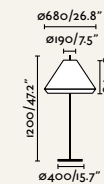

Floor
Suelo

Material	Body Alumi.+Concrete
	Diff Opal PEMD
	Shade Synthetic wicker
Light Source	1 E27 max. 15W
Bulb incl.	No
Recom. Bulb	17463
Class	II
Cable	2 MT

Material	Body Aluminium
	Diff Opal PEMD
	Shade Synthetic wicker
Light Source	1 E27 max. 15W
Bulb incl.	No
Recom. Bulb	17463
Class	II
Cable	2 MT

Material	Body Aluminium
	Diff Opal PEMD
	Shade Synthetic wicker
Light Source	1 E27 max. 15W
Bulb incl.	No
Recom. Bulb	17463
Class	II
Cable	2 MT