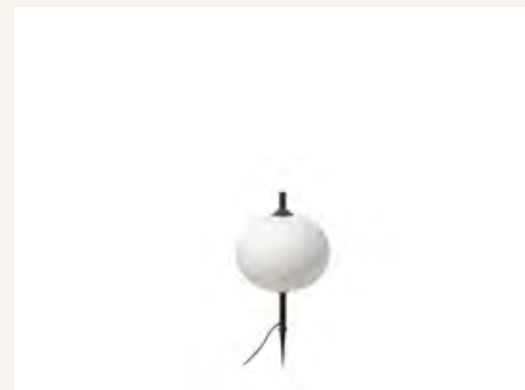

Projectors & Spikes
Proyectoros y estacas

71576P-04

● Dark Grey + White