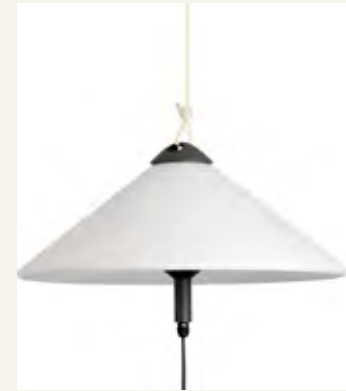

Suspended
Suspensión

71584-01 ● Dark Grey + White