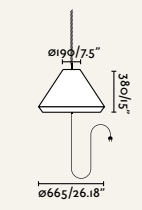

71584-13

● Dark Grey + Ochre

Material	Body Aluminium
	Diff Opal PEMD
	Shade PP
Light Source	1 E27 max. 15W
Bulb incl.	No
Recom. Bulb	17463
Class	II
Cable	3 MT

Material	Body Aluminium
	Diff Opal PEMD
	Shade PP
Light Source	1 E27 max. 15W
Bulb incl.	No
Recom. Bulb	17463
Class	II
Cable	3 MT