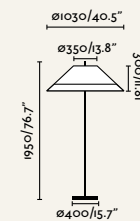

Floor
Suelo

Material	Body Alumi.+Concrete
	Diff Opal PEMD
	Shade Synthetic wicker
Light Source	1 E27 max. 15W
Bulb incl.	No
Recom. Bulb	17463
Class	II
Cable	2 MT

Material	Body Aluminium
	Diff Opal PEMD
	Shade Synthetic wicker
Light Source	1 E27 max. 15W
Bulb incl.	No
Recom. Bulb	17463
Class	II
Cable	2 MT

Material	Body Aluminium
	Diff Opal PEMD
	Shade Synthetic wicker
Light Source	1 E27 max. 15W
Bulb incl.	No
Recom. Bulb	17463
Class	II
Cable	2 MT