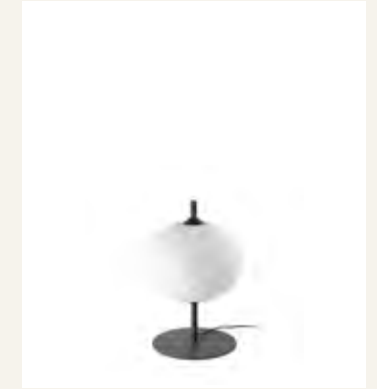

FOCUSON

Saigon

by Nahrang

FOCUSON

Floor
Suelo

71569-04 ● Dark Grey + White

71575-04 ● Dark Grey + White

71576-04 ● Dark Grey + White