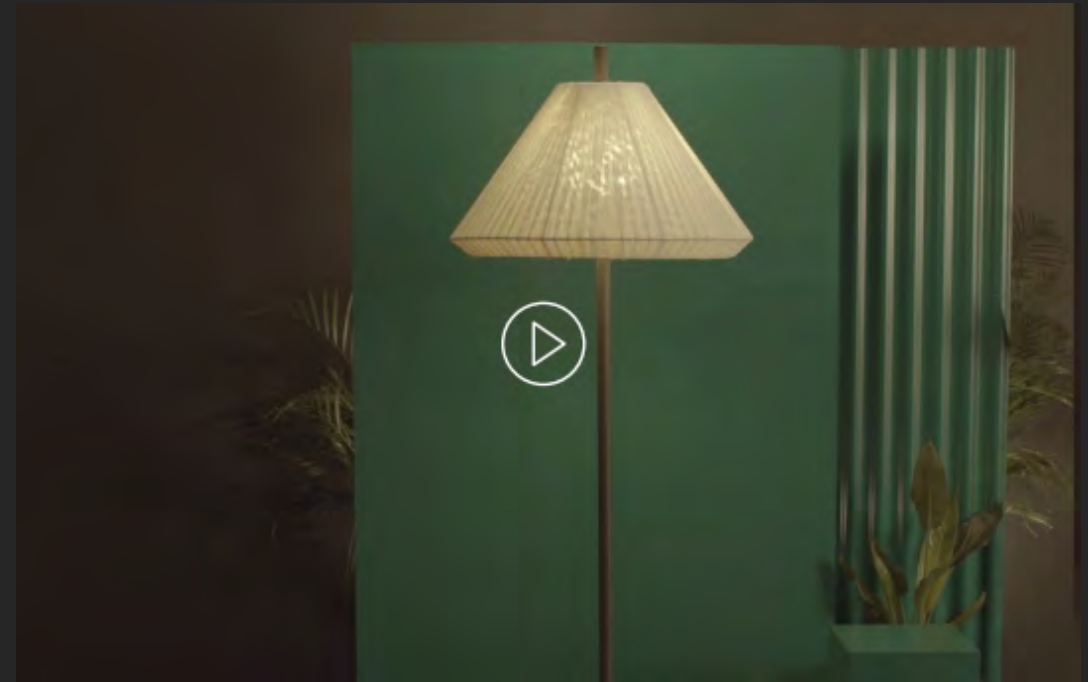

Furthermore, the UV resistance of the materials ensures that even under the strongest sun, the lamps will maintain their splendor and functionality, guaranteeing their durability and beauty over time.

La colección de iluminación exterior SAIGON, diseñada por Nahtrang, destaca por su simplicidad y formas puras. Esta familia de lámparas incluye diversos modelos que se adaptan a diferentes necesidades y estilos de decoración exterior.

La colección refleja la pasión y dedicación de Nahtrang, cuyo nombre surge de una aventura que comenzó con emoción y respeto alrededor de 2003, inspirada en la ciudad de Vietnam que sigue siendo un tema de curiosidad y conversación entre sus clientes. La emoción que dio origen a su nombre se transmite en cada proyecto, resultando en productos que combinan funcionalidad y diseño excepcional.

Además, la resistencia UV de los materiales garantiza que, incluso bajo el sol más fuerte, las lámparas mantendrán su esplendor y funcionalidad, asegurando su durabilidad y belleza a lo largo del tiempo.

“Simplicity meets pure design, embodying Nahtrang’s timeless passion and dedication.”