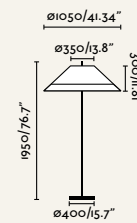

Floor
Suelo

71569-10 ● Dark Grey + Beige

71569-12 ● Dark Grey + Green

71569-14 ● Dark Grey + Ochre

71569-09 ● Dark Grey + Beige

71569-11 ● Dark Grey + Green

71569-13 ● Dark Grey + Ochre

71575-09 ● Dark Grey + Beige

71575-11 ● Dark Grey + Green

71575-13 ● Dark Grey + Ochre

Material	Body Alumi.+Concrete
	Diff Opal PEMD
	Shade PP
Light Source	1 E27 max. 15W
Bulb incl.	No
Recom. Bulb	17463
Class	II
Cable	2 MT

Material	Body Aluminium
	Diff Opal PEMD
	Shade PP
Light Source	1 E27 max. 15W
Bulb incl.	No
Recom. Bulb	17463
Class	II
Cable	2 MT

Material	Body Aluminium
	Diff Opal PEMD
	Shade PP
Light Source	1 E27 max. 15W
Bulb incl.	No
Recom. Bulb	17463
Class	II
Cable	2 MT