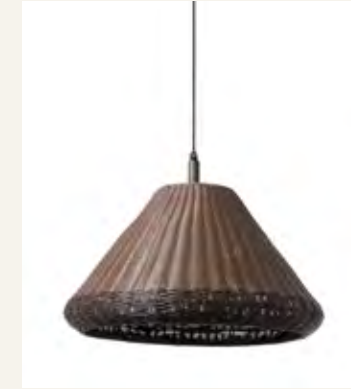

“Simplicity meets pure design, embodying Nahtrang’s timeless passion and dedication.”

Suspended
Suspensión

71579C-09 ● Dark Grey + Beige

71579C-11 ● Dark Grey + Green

71579C-07 ● Dark Grey + Brown

71579C-05 ● Dark Grey + Cream

71579C-06 ● Dark Grey + Brown

Material	Body Aluminium
	Diff Opal PEMD
	Shade PP
Light Source	1 E27 max. 15W
Bulb incl.	No
Recom. Bulb	17463
Class	II
Cable	1.2 MT

Material	Body Aluminium
	Diff Opal PEMD
	Shade Synthetic wicker
Light Source	1 E27 max. 15W
Bulb incl.	No
Recom. Bulb	17463
Class	II
Cable	1.2 MT