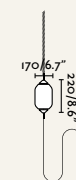

Suspended
Suspensión

Material	Body Aluminium
	Shade PEEMD
Light Source	1 E27 max. 15W
Bulb incl.	No
Recom. Bulb	17463
Class	II
Cable	3 MT

Material	Body Aluminium
	Shade PEEMD
Light Source	1 E27 max. 15W
Bulb incl.	No
Recom. Bulb	17463
Class	II
Cable	3 MT

Material	Body Aluminium
	Shade PEEMD
Light Source	1 E27 max. 15W
Bulb incl.	No
Recom. Bulb	17463
Class	II
Cable	3 MT