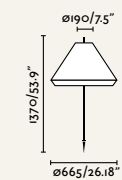

Projectors & Spikes
Proyectoros y estacas

71575P-11 ● Dark Grey + Green

71575P-06 ● Dark Grey + Brown

Material	Body Aluminium
	Diff Opal PEMD
	Shade PP
Light Source	1 E27 max. 15W
Bulb incl.	No
Recom. Bulb	17463
Class	II
Cable	2 MT

Material	Body Aluminium
	Diff Opal PEMD
	Shade Synthetic wicker
Light Source	1 E27 max. 15W
Bulb incl.	No
Recom. Bulb	17463
Class	II
Cable	2 MT

Material	Body Aluminium
	Diff Opal PEMD
	Shade Textilene
Light Source	1 E27 max. 15W
Bulb incl.	No
Recom. Bulb	17463
Class	II
Cable	2 MT