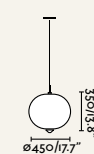

FOCUSON

Saigon

by Nahrang

FOCUSON

Suspended *Suspensión*

Material	Body Aluminium
	Shade PEMD
Light Source	1 E27 max. 15W
Bulb incl.	No
Recom. Bulb	17463
Class	II
Cable	1.2 MT

Material	Body Aluminium
	Shade PEMD
Light Source	1 E27 max. 15W
Bulb incl.	No
Recom. Bulb	17463
Class	II
Cable	1.2 MT

Material	Body Aluminium
	Shade PEMD
Light Source	1 E27 max. 15W
Bulb incl.	No
Recom. Bulb	17463
Class	II
Cable	1.2 MT