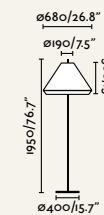

Floor
Suelo

Material	Body Alumi.+Concrete
	Diff Opal PEMD
	Shade Synthetic wicker
Light Source	1 E27 max. 15W
Bulb incl.	No
Recom. Bulb	17463
Class	II
Cable	2 MT

Material	Body Aluminium
	Diff Opal PEMD
	Shade Synthetic wicker
Light Source	1 E27 max. 15W
Bulb incl.	No
Recom. Bulb	17463
Class	II
Cable	2 MT

Material	Body Aluminium
	Diff Opal PEMD
	Shade Synthetic wicker
Light Source	1 E27 max. 15W
Bulb incl.	No
Recom. Bulb	17463
Class	II
Cable	2 MT