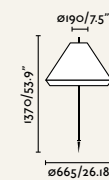

Material	Body Aluminium
	Diff Opal PEMD
	Shade Synthetic wicker
Light Source	1 E27 max. 15W
Bulb incl.	No
Recom. Bulb	17463
Class	II
Cable	2 MT

Material	Body Aluminium
	Diff Opal PEMD
	Shade Textilene
Light Source	1 E27 max. 15W
Bulb incl.	No
Recom. Bulb	17463
Class	II
Cable	2 MT