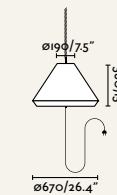

Suspended
Suspensión

71584-06 ●● Dark Grey + Brown

Material	Body Aluminium
	Diff Opal PEMD
	Shade Synthetic wicker
Light Source	1 E27 max. 15W
Bulb incl.	No
Recom. Bulb	17463
Class	II
Cable	3 MT

Material	Body Aluminium
	Diff Opal PEMD
	Shade Synthetic wicker
Light Source	1 E27 max. 15W
Bulb incl.	No
Recom. Bulb	17463
Class	II
Cable	3 MT

Material	Body Aluminium
	Diff Opal PEMD
	Shade Textilene
Light Source	1 E27 max. 15W
Bulb incl.	No
Recom. Bulb	17463
Class	II
Cable	3 MT