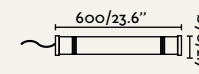

Surface
Superficie

75750

Chrome

75751

Chrome

Material	Body Stainless steel 316L
	Diff Opal PC
Power	20W
Lumen Output	3200lm
Light Source	SMD LED 3000K
Class	I
CRI	>80
Voltage (V/Hz)	100V-240V/50-60Hz
Beam angle	120°
Cable	3 MT

Material	Body Stainless steel 316L
	Diff Opal PC
Power	36W
Lumen Output	5760lm
Light Source	SMD LED 3000K
Class	I
CRI	>80
Voltage (V/Hz)	100V-240V/50-60Hz
Beam angle	120°
Cable	3 MT