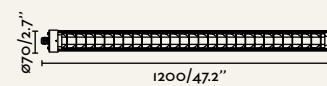

Material **Body** Aluminium

Canopy accessory

75755 ● Matt Black

Material **Body** Aluminium

Ceiling
Techo

75758

● Black

Material	Body Aluminium
	Diff Transparent PC
Power	36W
Lumen Output	2888lm
Light Source	SMD LED 2700K
Class	I
CRI	>90
Voltage (V/Hz)	220V-240V/50-60Hz
Beam angle	80x130°
Cable	3 MT