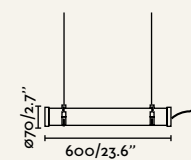

Canopy accessory

75755 ● Matt Black

Material **Body** Aluminium