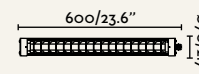

● Black

75757

● Black

Material	Body Aluminium Diff Transparent PC
Power	20W
Lumen Output	1280lm
Light Source	SMD LED 2700K
Class	I
CRI	>90
Voltage (V/Hz)	220V-240V/50-60Hz
Beam angle	60°
Cable	1.5 MT

Material	Body Aluminium Diff Transparent PC
Power	36W
Lumen Output	1510lm
Light Source	SMD LED 2700K
Class	I
CRI	>90
Voltage (V/Hz)	220V-240V/50-60Hz
Beam angle	60°
Cable	1.5 MT