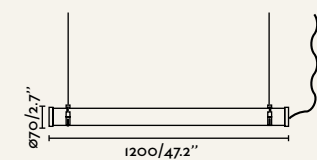

Canopy accessory

75755 ● Matt Black

Material **Body** Aluminium