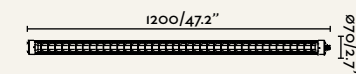

● Black

75757

● Black

Material	Body Aluminium Diff Transparent PC
Power	20W
Lumen Output	1280lm
Light Source	SMD LED 2700K
Class	I
CRI	>90
Voltage (V/Hz)	220V-240V/50-60Hz
Beam angle	60°
Cable	1.5 MT

Material	Body Aluminium Diff Transparent PC
Power	36W
Lumen Output	1510lm
Light Source	SMD LED 2700K
Class	I
CRI	>90
Voltage (V/Hz)	220V-240V/50-60Hz
Beam angle	60°
Cable	1.5 MT