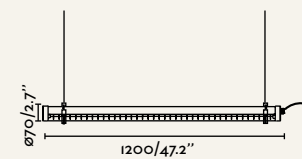

Optimizing visual comfort, the Antriglare Louver transforms spaces into havens of clarity and focus.

Suspended Suspensión

75758-01

● Black

Material	Body Aluminium
	Diff Transparent PC
Power	36W
Lumen Output	1575lm
Light Source	SMD LED 2700K
Class	I
CRI	>90
Voltage (V/Hz)	220V-240V/50-60Hz
Beam angle	80x130°
Cable	3 MT
Accessories	Tensor included