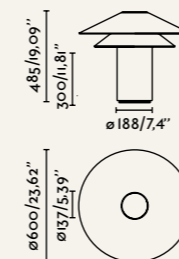

Shan
Sobremesa

20069 ● ● White + Beige

Material	Body Steel
	Shade Parchment
Light Source	1 E27 max. 15W
Bulb incl.	No
Recom. Bulb	17463
Class	II
Voltage (V/Hz)	100V-240V/50-60Hz
Cable	2.1 MT

Logistic Headquarters